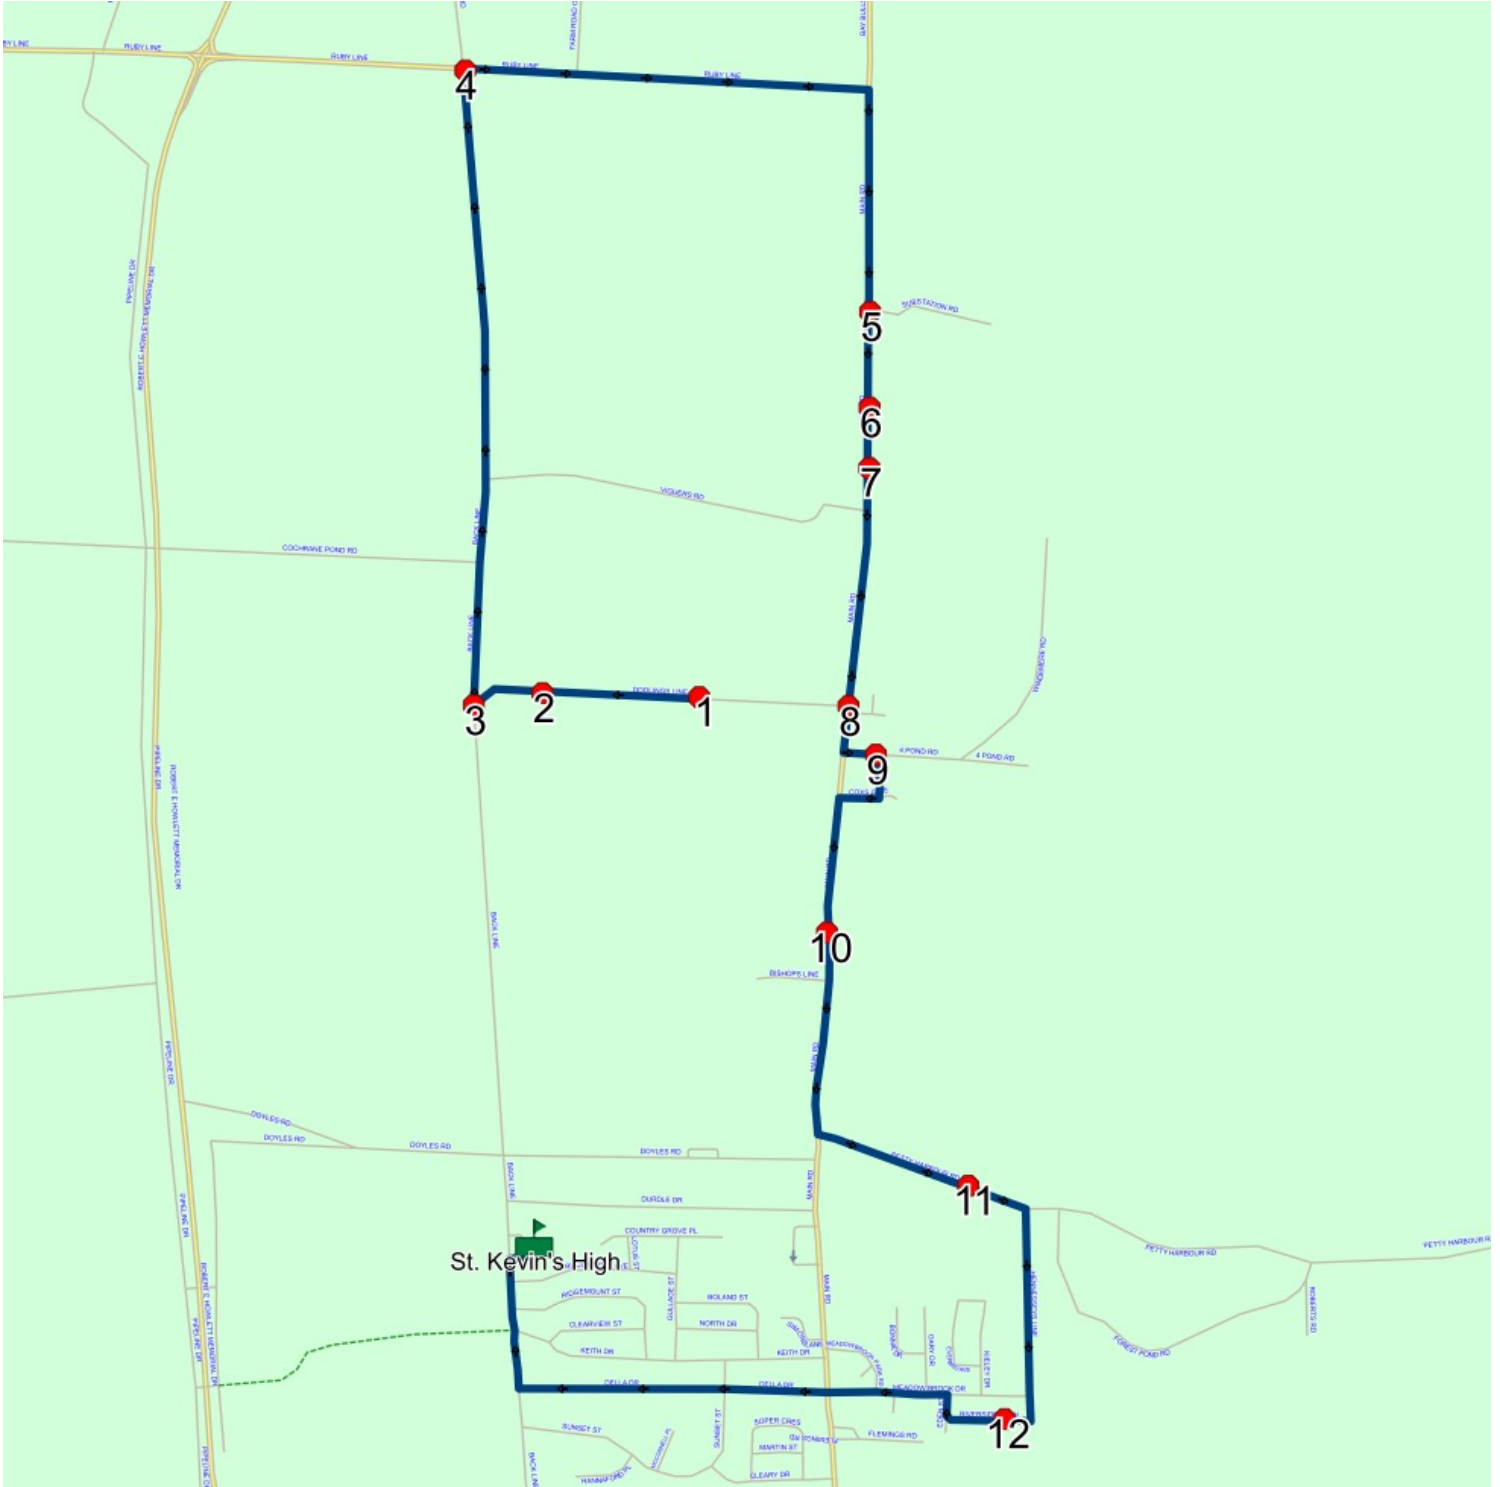

Route: 16-060-2 Run: 16-060-2B AM

Route: 16-060-2 **Operator:** Executive Taxi Ltd.
Vehicle: 16-060-2
Description: Bus 2
Schools: St. Kevin's High (354)

Run: 16-060-2B AM **Description:**
Schools: St. Kevin's High **Stops:** 13 **Start Time:** 8:39 AM **End Time:** 9:04 AM

#	Arrival	Departure	Description
1	8:39 AM	8:40 AM	#56 Doolings Line
2		8:41 AM	#113 Doolings Line
3	8:41 AM	8:42 AM	Back Line @ Doolings Line
4	8:44 AM	8:45 AM	#147 Ruby Line
5		8:48 AM	77 MAIN RD; ST JOHNS; A1S
6	8:48 AM	8:49 AM	115 MAIN RD; ST JOHNS; A1S
7		8:49 AM	139 MAIN RD
8	8:50 AM	8:51 AM	Main Rd @ Doolings Line
9	8:51 AM	8:52 AM	CHESLEY DR & 4 POND RD; ST JOHNS
10	8:54 AM	8:55 AM	#324 Main Rd
11		8:56 AM	59 PETTY HARBOUR RD
12		8:58 AM	#25 Riverside Dr W
13	9:02 AM	9:03 AM	St. Kevin's High

Route: 16-060-2 Run: 16-060-2B AM