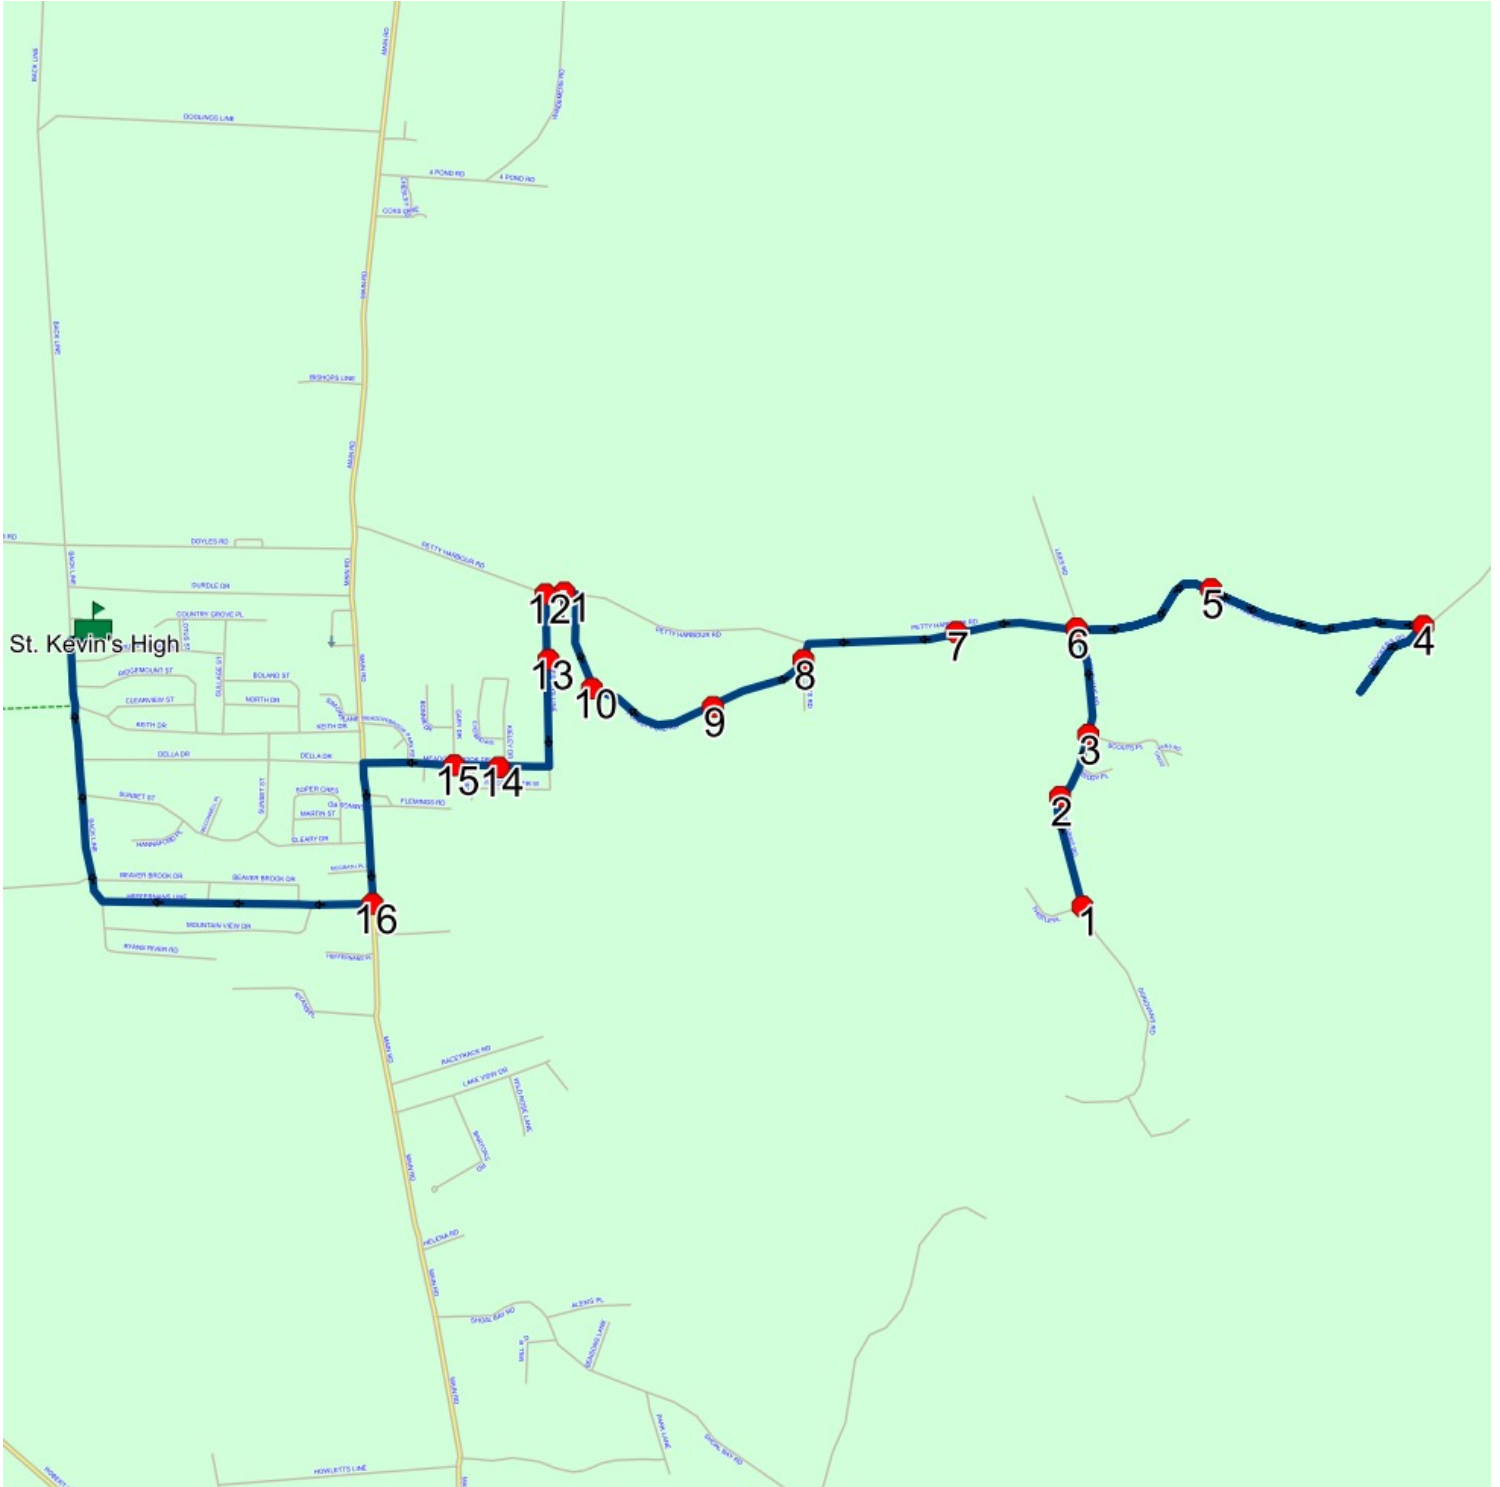

Description:

Schools: St. Kevin's High

Stops: 17

Start Time: 8:37 AM

End Time: 9:02 AM

#	Arrival	Departure	Description
1		8:37 AM	DONOVANS RD & THISTLE PL
2	8:37 AM	8:38 AM	#74 Donovans Rd
3	8:38 AM	8:39 AM	Donovans @ Scouts Pl
4		8:41 AM	PETTY HARBOUR RD & CROCKERS RD
5		8:46 AM	345 PETTY HARBOUR RD; ST JOHNS; A1S
6	8:46 AM	8:47 AM	285 PETTY HARBOUR RD; ST JOHNS; A1S
7	8:47 AM	8:48 AM	#237 Petty Harbour Rd
8		8:49 AM	FOREST POND RD; ST JOHNS & ROBERTS RD; ST JOHNS
9		8:50 AM	96 FOREST POND RD; ST JOHNS; A1S
10		8:51 AM	44 FOREST POND RD; ST JOHNS; A1S
11		8:52 AM	#93 Petty Harbour Rd
12		8:52 AM	Petty Harbour Rd @ Hennesseys Line
13		8:53 AM	#31 Hennesseys Line
14	8:54 AM	8:55 AM	#56 Meadowbrook Dr
15	8:55 AM	8:56 AM	#32 Meadowbrook Dr
16		8:57 AM	MAIN RD & HEFFERNANS LINE
17	9:00 AM	9:02 AM	St. Kevin's High

Route: 16-060-5 Run: 16-060-5 AM

Route: 16-060-5 Run: 16-060-5 PM

Route: 16-060-5

Operator: Executive Taxi Ltd.

Vehicle: 16-060-5

Description:

Schools: St. Kevin's High (354)

Run: 16-060-5 PM

Description:

Schools: St. Kevin's High

Stops: 17

Start Time: 3:05 PM

End Time: 3:45 PM

#	Arrival	Departure	Description
1	3:05 PM	3:20 PM	St. Kevin's High
2	3:23 PM	3:24 PM	MAIN RD & HEFFERNANS LINE
3	3:25 PM	3:26 PM	#32 Meadowbrook Dr
4	3:26 PM	3:27 PM	#56 Meadowbrook Dr
5	3:28 PM		#31 Hennesseys Line
6	3:29 PM		Petty Harbour Rd @ Hennesseys Line
7	3:29 PM		#93 Petty Harbour Rd
8	3:30 PM		44 FOREST POND RD; ST JOHNS; A1S
9	3:31 PM		96 FOREST POND RD; ST JOHNS; A1S
10	3:32 PM		FOREST POND RD; ST JOHNS & ROBERTS RD; ST JOHNS
11	3:33 PM	3:34 PM	#237 Petty Harbour Rd
12	3:34 PM	3:35 PM	285 PETTY HARBOUR RD; ST JOHNS; A1S
13	3:35 PM		345 PETTY HARBOUR RD; ST JOHNS; A1S
14	3:36 PM	3:37 PM	PETTY HARBOUR RD & CROCKERS RD
15	3:43 PM	3:44 PM	Donovans @ Scouts Pl
16	3:44 PM		#74 Donovan's Rd
17	3:45 PM		DONOVANS RD & THISTLE PL

Route: 16-060-5 Run: 16-060-5 PM