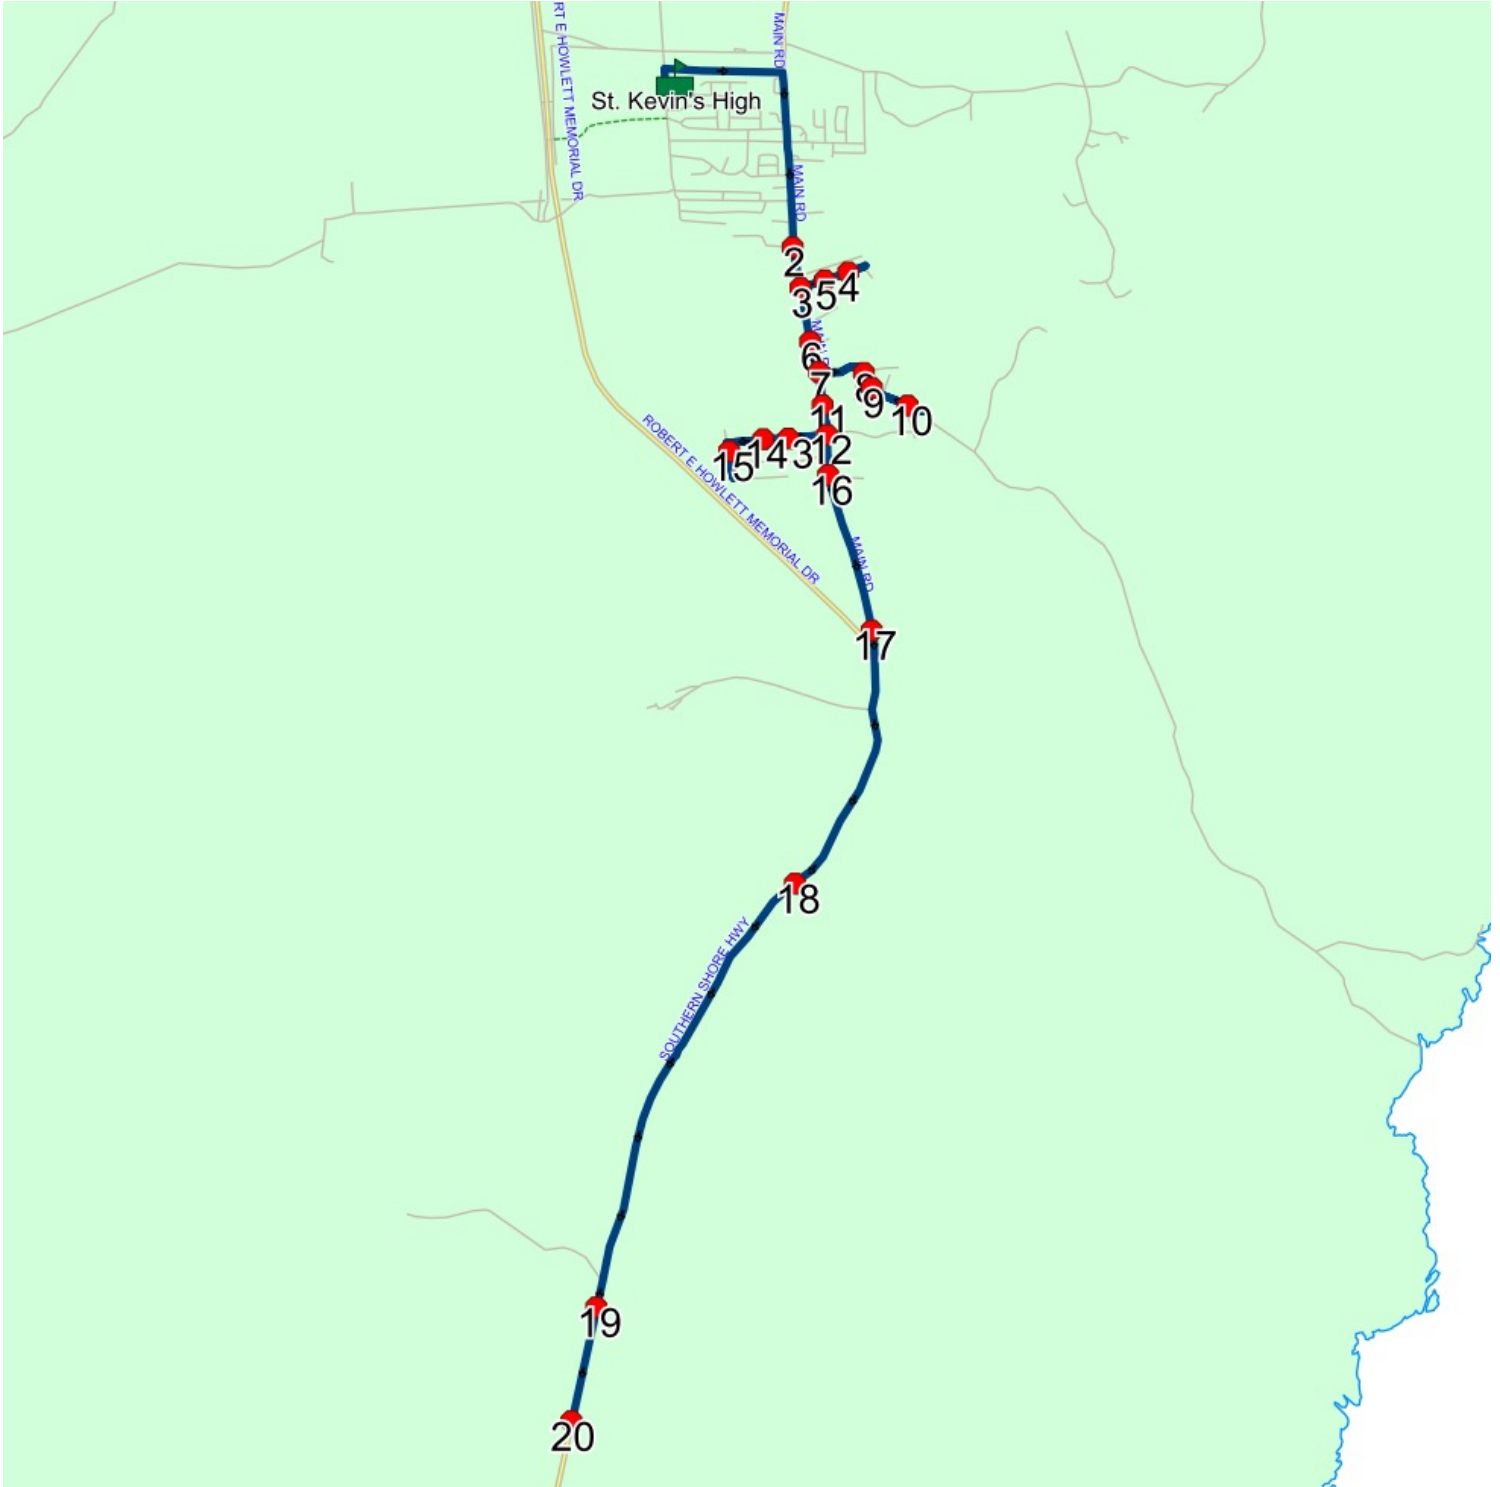

Route: 16-060-3 Run: 16-060-3B PM

Route: 16-060-3 **Operator:** Executive Taxi Ltd.
Vehicle: 16-060-3
Description: Bus 3
Schools: St. Kevin's High (354)

Run: 16-060-3B PM **Description:**
Schools: St. Kevin's High **Stops:** 20 **Start Time:** 3:05 PM **End Time:** 3:54 PM

#	Arrival	Departure	Description
1	3:05 PM	3:20 PM	St. Kevin's High
2	3:23 PM	3:24 PM	MAIN RD & RYANS PL
3	3:24 PM	3:25 PM	Main Rd @ Lakeview Dr
4	3:26 PM		Lakeview @ Wild Rose Ln
5	3:29 PM		Lakeview @ Bartons Rd
6	3:31 PM		#704 Main Rd
7	3:32 PM		5 SHOAL BAY RD; ST JOHNS; A1S
8	3:33 PM		Shoal Bay Rd @ Alexis Pl
9	3:34 PM		66 SHOAL BAY RD; ST JOHNS; A1S
10	3:35 PM		100 SHOAL BAY RD; ST JOHNS; A1S
11	3:38 PM		#764 Main Rd
12	3:39 PM		Main Rd @ Howletts Line
13	3:40 PM		#37 Howletts Line
14	3:40 PM	3:41 PM	64 HOWLETTS LINE; ST JOHNS; A1S
15	3:41 PM	3:42 PM	#95 Howletts Line
16	3:45 PM		834 MAIN RD; ST JOHNS; A1S
17	3:47 PM		1010 MAIN RD; ST JOHNS; A1S
18	3:49 PM	3:50 PM	123 SOUTHERN SHORE HWY; ST JOHNS; A1S
19	3:53 PM		#282 Southern Shore Hwy
20	3:54 PM		#340 Southern Shore Hwy

Route: 16-060-3 Run: 16-060-3B PM