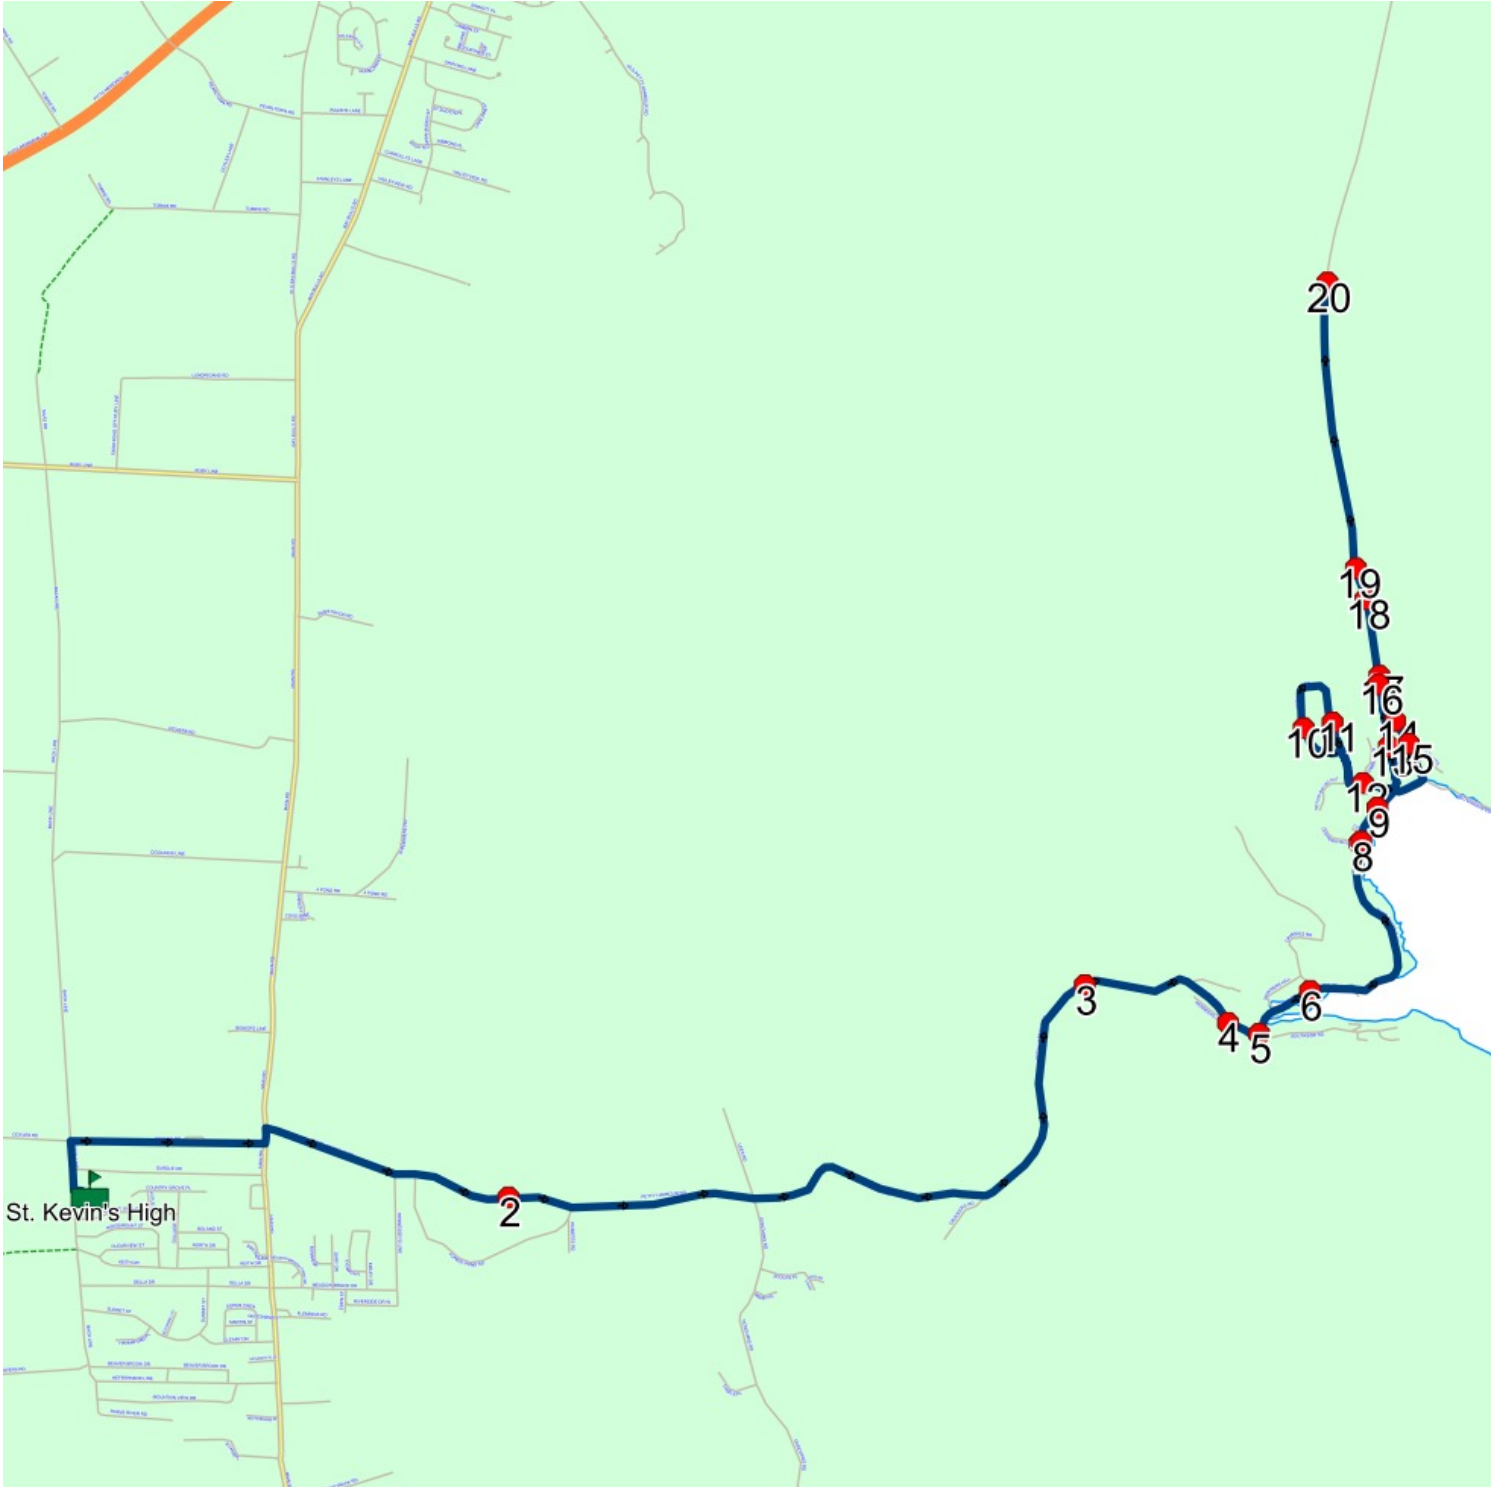

Route: 16-060-4 Run: 16-060-4B PM

Route: 16-060-4 **Operator:** Executive Taxi Ltd.
Vehicle: 16-060-4
Description: Bus 4
Schools: St. Kevin's High (354)

Run: 16-060-4B PM **Description:**
Schools: St. Kevin's High **Stops:** 20 **Start Time:** 3:05 PM **End Time:** 3:56 PM

#	Arrival	Departure	Description
1	3:05 PM	3:20 PM	St. Kevin's High
2	3:24 PM	3:25 PM	#147 Petty Harbour Rd
3	3:29 PM		#109 Long Run Rd
4	3:30 PM		#27 Long Run Rd
5	3:30 PM	3:31 PM	Petty Harbour Rd @ Southside Dr
6	3:32 PM		Petty Harbour Rd @ Gribbies Rd
7	3:35 PM		59 MADDOX COVE RD; PETTY HARBOUR-MADDOX COVE; A0A : 2023-10-18
8	3:35 PM	3:36 PM	MADDOX COVE RD & OCEANVIEW BLVD; PETTY HARBOUR-MADDOX COVE Effective: 2023-10-18
9	3:37 PM		85 MADDOX COVE RD
10	3:40 PM	3:41 PM	110 MOTION BAY RD
11	3:42 PM		54 MOTION BAY RD
12	3:43 PM	3:44 PM	Motion Bay @ O'Briens Ln
13	3:45 PM	3:46 PM	125 MADDOX COVE RD
14	3:47 PM		#24 Old Maddox Cove Rd
15	3:47 PM	3:48 PM	Old Maddox Cove Road @ Hamlyn Hts
16	3:50 PM		163 MADDOX COVE RD; PETTY HARBOUR-MADDOX COVE; A1C : 2025-06-30
17	3:50 PM	3:51 PM	166 MADDOX COVE RD; PETTY HARBOUR-MADDOX COVE; A1G
18	3:52 PM		191 MADDOX COVE RD; PETTY HARBOUR-MADDOX COVE; A1C
19	3:52 PM	3:53 PM	228 MADDOX COVE RD; PETTY HARBOUR-MADDOX COVE; A1G
20	3:56 PM		436 MADDOX COVE RD; ST JOHNS; A1C

Route: 16-060-4 Run: 16-060-4B PM