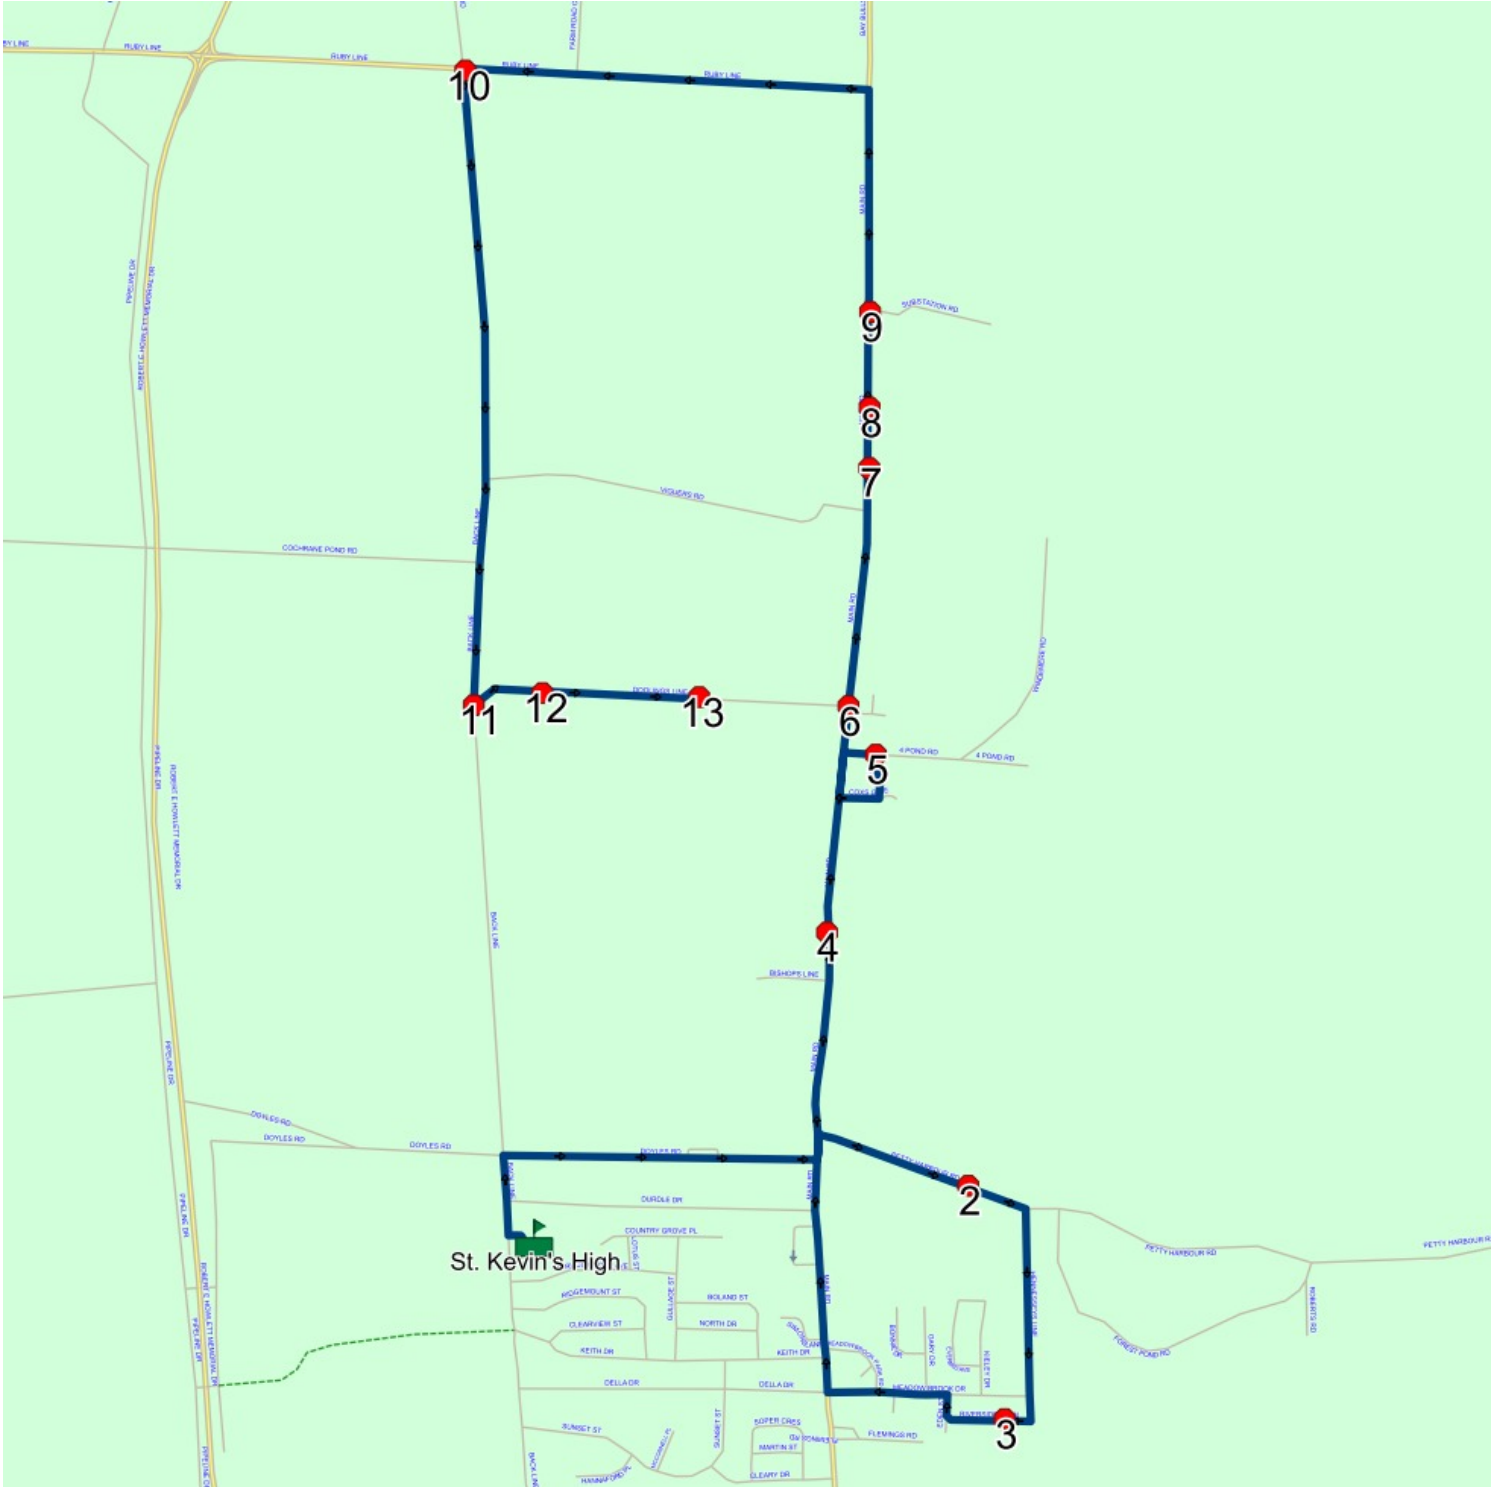

Route: 16-060-2 Run: 16-060-2B PM

Route: 16-060-3 Run: 16-060-3B AM

Route: 16-060-3 **Operator:** Executive Taxi Ltd.
Vehicle: 16-060-3
Description: Bus 3
Schools: St. Kevin's High (354)

Run: 16-060-3B AM **Description:**
Schools: St. Kevin's High **Stops:** 20 **Start Time:** 8:28 AM **End Time:** 9:02 AM

#	Arrival	Departure	Description
1	8:28 AM	8:29 AM	#340 Southern Shore Hwy
2		8:30 AM	#282 Southern Shore Hwy
3		8:33 AM	123 SOUTHERN SHORE HWY; ST JOHNS; A1S
4	8:35 AM	8:36 AM	1010 MAIN RD; ST JOHNS; A1S
5		8:37 AM	834 MAIN RD; ST JOHNS; A1S
6	8:37 AM	8:38 AM	Main Rd @ Howletts Line
7		8:41 AM	#95 Howletts Line
8		8:42 AM	64 HOWLETTS LINE; ST JOHNS; A1S
9		8:43 AM	#37 Howletts Line
10		8:44 AM	#764 Main Rd
11		8:45 AM	5 SHOAL BAY RD; ST JOHNS; A1S
12		8:46 AM	Shoal Bay Rd @ Alexis Pl
13	8:46 AM	8:47 AM	66 SHOAL BAY RD; ST JOHNS; A1S
14	8:47 AM	8:48 AM	100 SHOAL BAY RD; ST JOHNS; A1S
15		8:50 AM	#704 Main Rd
16		8:51 AM	Main Rd @ Lakeview Dr
17		8:52 AM	Lakeview @ Bartons Rd
18		8:52 AM	Lakeview @ Wild Rose Ln
19	8:56 AM	8:57 AM	MAIN RD & RYANS PL
20	9:00 AM	9:02 AM	St. Kevin's High