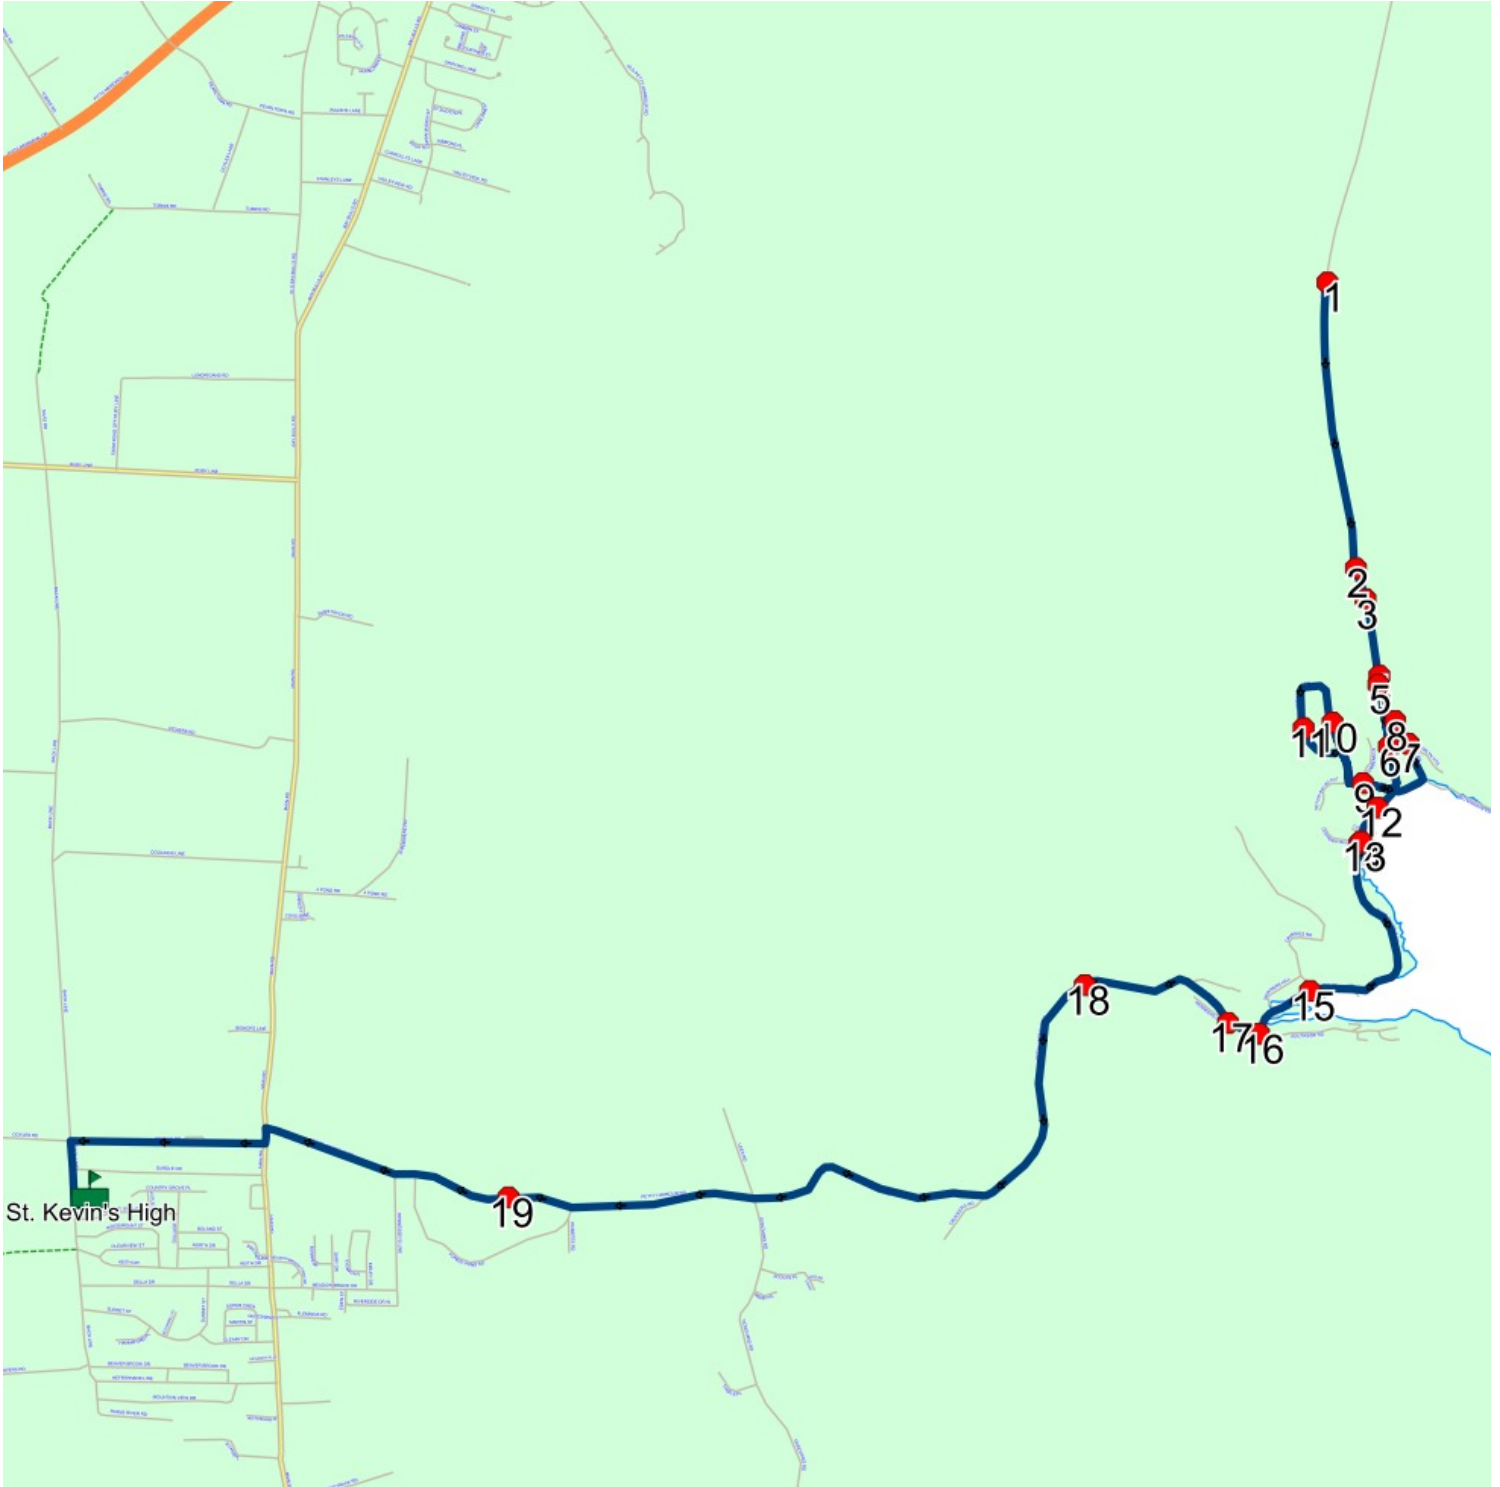

Route: 16-060-4 Run: 16-060-4B AM

Route: 16-060-4 **Operator:** Executive Taxi Ltd.
Vehicle: 16-060-4
Description: Bus 4
Schools: St. Kevin's High (354)

Run: 16-060-4B AM **Description:**
Schools: St. Kevin's High **Stops:** 20 **Start Time:** 8:27 AM **End Time:** 9:02 AM

#	Arrival	Departure	Description
1		8:27 AM	436 MADDOX COVE RD; ST JOHNS; A1C
2	8:29 AM	8:30 AM	228 MADDOX COVE RD; PETTY HARBOUR-MADDOX COVE; A1G
3		8:30 AM	191 MADDOX COVE RD; PETTY HARBOUR-MADDOX COVE; A1C
4		8:31 AM	166 MADDOX COVE RD; PETTY HARBOUR-MADDOX COVE; A1G
5	8:31 AM	8:32 AM	163 MADDOX COVE RD; PETTY HARBOUR-MADDOX COVE; A1C : 2025-06-30
6	8:32 AM	8:33 AM	125 MADDOX COVE RD
7		8:35 AM	Old Maddox Cove Road @ Hamlyn Hts
8		8:36 AM	#24 Old Maddox Cove Rd
9		8:38 AM	Motion Bay @ O'Briens Ln
10	8:39 AM	8:40 AM	54 MOTION BAY RD
11	8:40 AM	8:41 AM	110 MOTION BAY RD
12		8:44 AM	85 MADDOX COVE RD
13	8:44 AM	8:45 AM	MADDOX COVE RD & OCEANVIEW BLVD; PETTY HARBOUR-MADDOX COVE Effective: 2023-10-18
14	8:45 AM	8:46 AM	59 MADDOX COVE RD; PETTY HARBOUR-MADDOX COVE; A0A : 2023-10-18
15		8:48 AM	Petty Harbour Rd @ Gribbies Rd
16		8:49 AM	Petty Harbour Rd @ Southside Dr
17		8:49 AM	#27 Long Run Rd
18	8:50 AM	8:51 AM	#109 Long Run Rd
19		8:55 AM	#147 Petty Harbour Rd
20	9:00 AM	9:02 AM	St. Kevin's High

Route: 16-060-4 Run: 16-060-4B AM