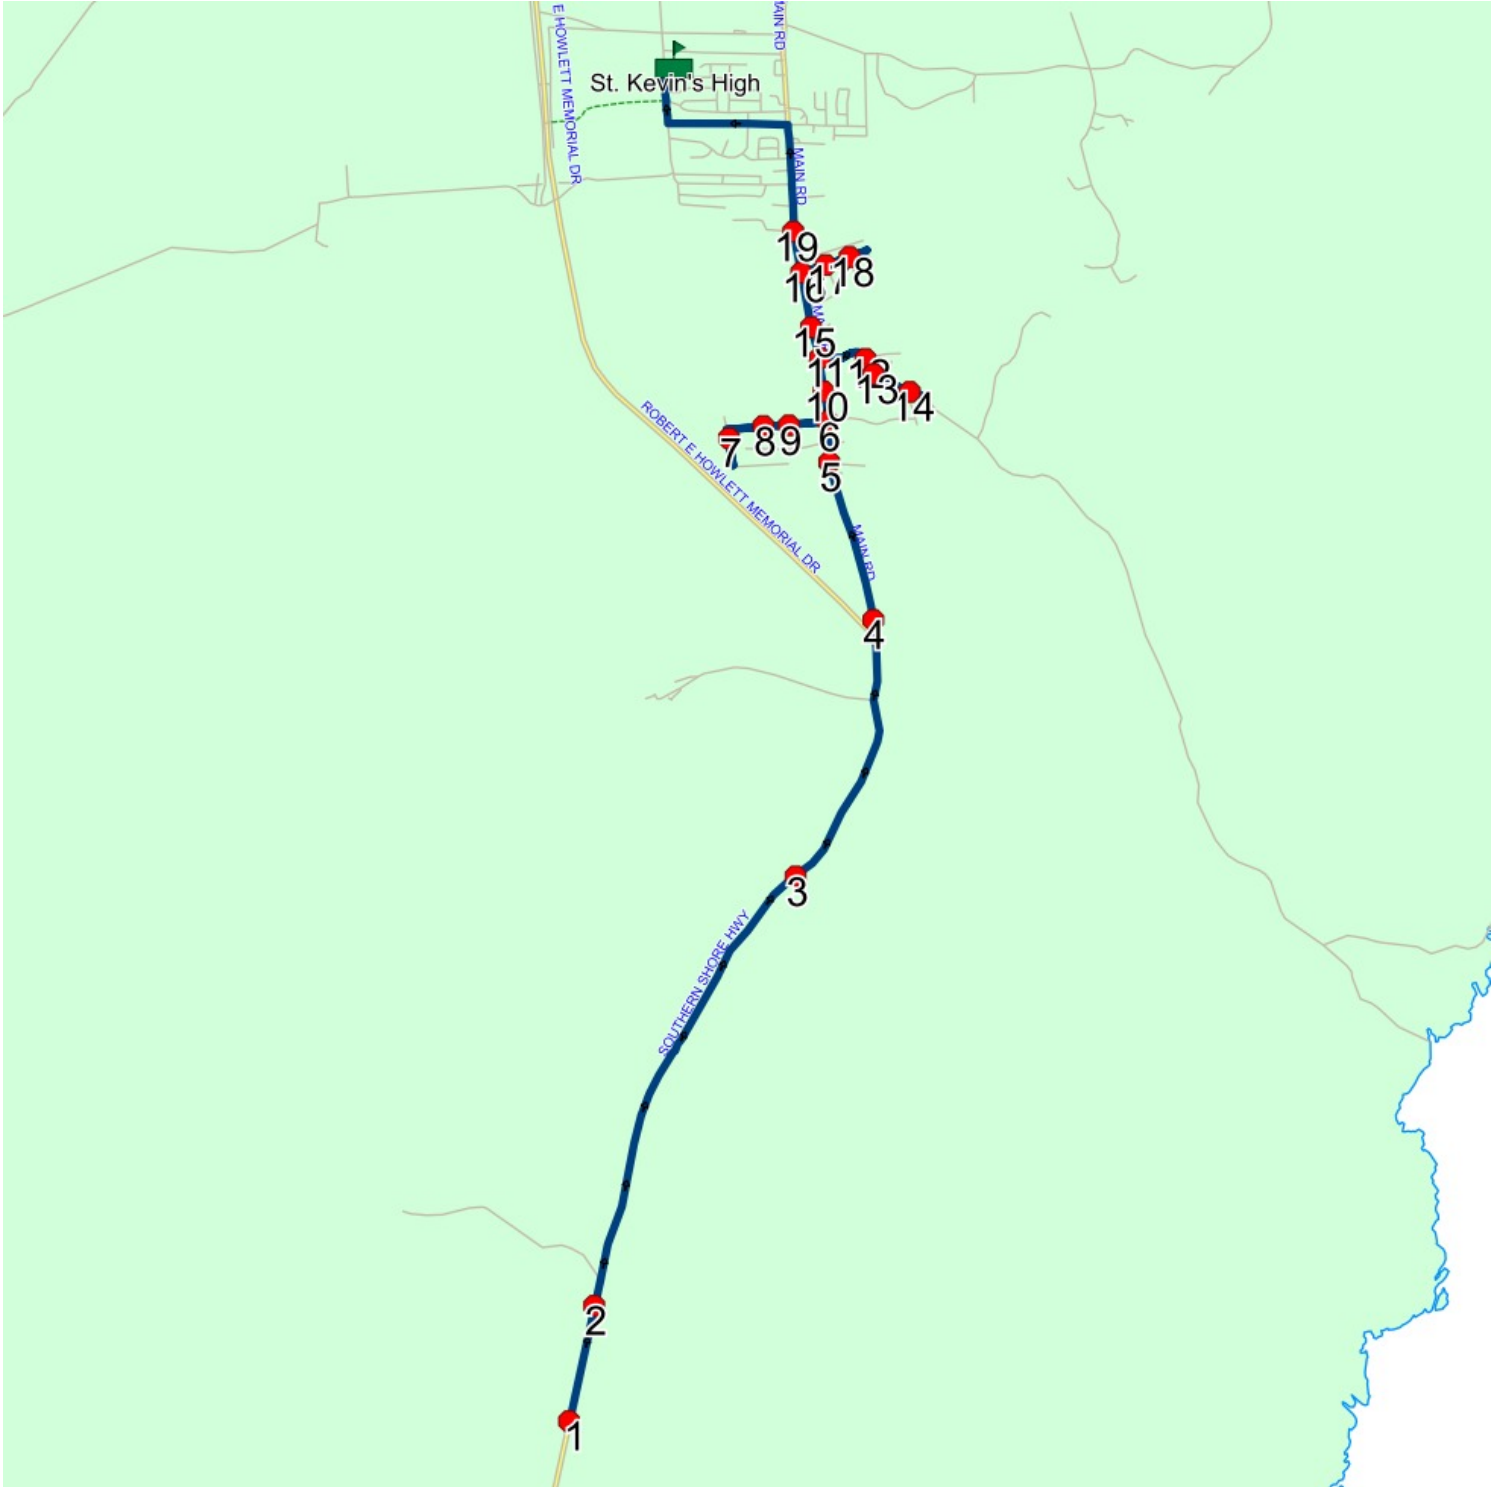

Route: 16-060-3 Run: 16-060-3B AM

Route: 16-060-3 **Operator:** Executive Taxi Ltd.
Vehicle: 16-060-3
Description: Bus 3
Schools: St. Kevin's High (354)

Run: 16-060-3B AM **Description:**
Schools: St. Kevin's High **Stops:** 20 **Start Time:** 8:28 AM **End Time:** 9:02 AM

#	Arrival	Departure	Description
1	8:28 AM	8:29 AM	#340 Southern Shore Hwy
2		8:30 AM	#282 Southern Shore Hwy
3		8:33 AM	123 SOUTHERN SHORE HWY; ST JOHNS; A1S
4	8:35 AM	8:36 AM	1010 MAIN RD; ST JOHNS; A1S
5		8:37 AM	834 MAIN RD; ST JOHNS; A1S
6	8:37 AM	8:38 AM	Main Rd @ Howletts Line
7		8:41 AM	#95 Howletts Line
8		8:42 AM	64 HOWLETTS LINE; ST JOHNS; A1S
9		8:43 AM	#37 Howletts Line
10		8:44 AM	#764 Main Rd
11		8:45 AM	5 SHOAL BAY RD; ST JOHNS; A1S
12		8:46 AM	Shoal Bay Rd @ Alexis Pl
13	8:46 AM	8:47 AM	66 SHOAL BAY RD; ST JOHNS; A1S
14	8:47 AM	8:48 AM	100 SHOAL BAY RD; ST JOHNS; A1S
15		8:50 AM	#704 Main Rd
16		8:51 AM	Main Rd @ Lakeview Dr
17		8:52 AM	Lakeview @ Bartons Rd
18		8:52 AM	Lakeview @ Wild Rose Ln
19	8:56 AM	8:57 AM	MAIN RD & RYANS PL
20	9:00 AM	9:02 AM	St. Kevin's High

Route: 16-060-3 Run: 16-060-3B AM