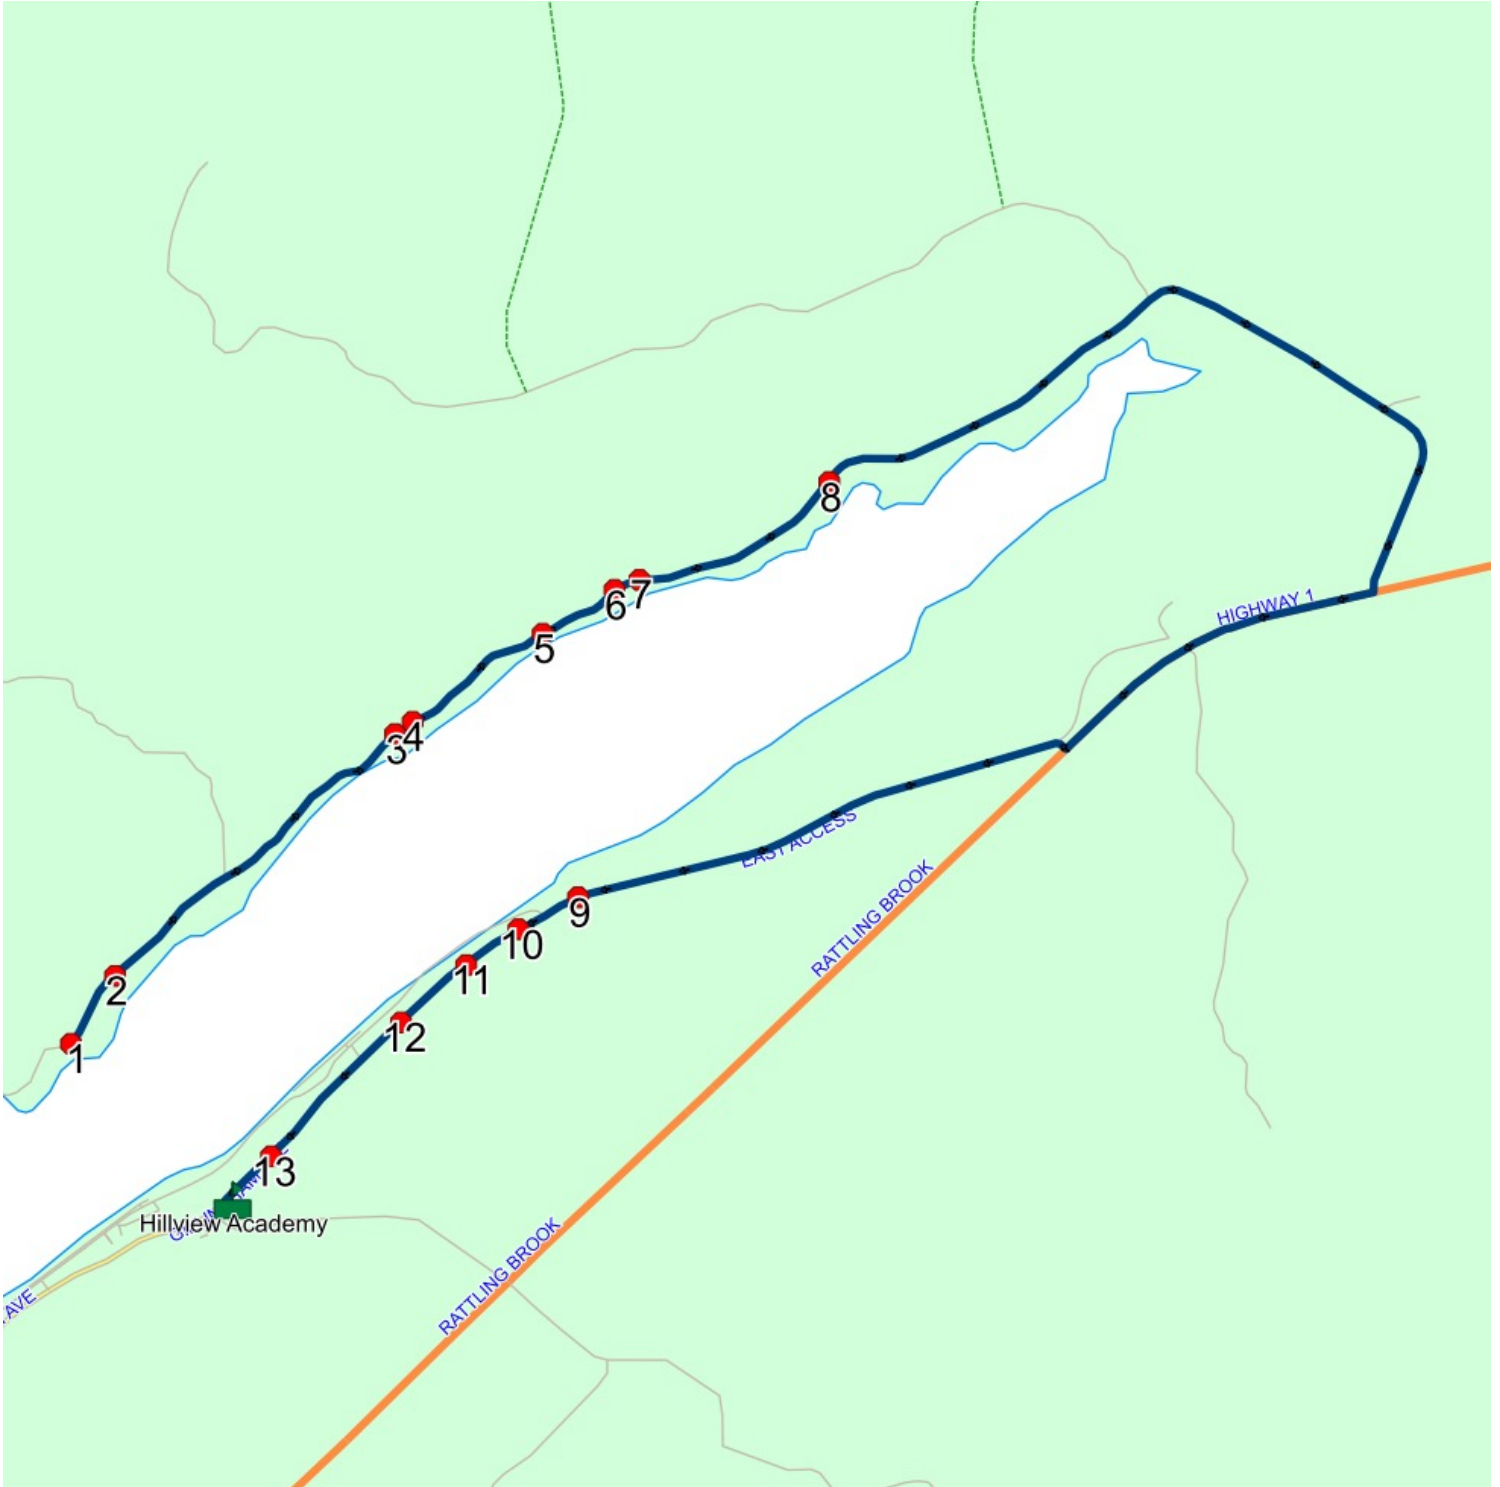

Route: LP 20 Run: HVA 20B AM

Route: LP 20 **Operator:** NLESD (Lewisporte)
Vehicle: 360-18
Description:
Schools: Hillview Academy (426)

Run: HVA 20B AM **Description:**
Schools: Hillview Academy **Stops:** 14 **Start Time:** 8:06 AM **End Time:** 8:32 AM

Route: LP 20 Run: HVA 20B AM

Route: LP 20 Run: HVA 20B PM

Route: LP 20 Operator: NLESD (Lewisporte)

Vehicle: 360-18

Description:

Schools: Hillview Academy (426)

Transfers: Lewisporte Collegiate (190)

Run: HVA 20B PM

#	Arrival	Departure	Description
1		7:53 AM	45 SANDY POINT RD - TURNAROUND
2		8:02 AM	9 SANDY POINT RD; NORRIS ARM; A0G
3	8:06 AM	8:07 AM	8 GILLINGHAM AVE
4		8:07 AM	16 GILLINGHAM AVE
5	8:07 AM	8:08 AM	29 GILLINGHAM AVE
6	8:08 AM	8:09 AM	66 GILLINGHAM AVE; NORRIS ARM; A0G
7		8:09 AM	77 GILLINGHAM AVE; NORRIS ARM; A0G
8		8:14 AM	9 CITIZENS DR; NORRIS ARM; A0G
9	8:15 AM	8:16 AM	39 CITIZENS DR; NORRIS ARM; A0G
10		8:16 AM	45 CITIZENS DR; NORRIS ARM; A0G
11		8:17 AM	103 CITIZENS DR (BOYS & GIRLS CLUB)
12	8:18 AM	8:19 AM	143 CITIZENS DR; NORRIS ARM; A0G
13		8:20 AM	199 CITIZENS DR; NORRIS ARM; A0G
14	8:20 AM	8:21 AM	206 CITIZENS DR Ret: 2024-06-30
15		8:23 AM	CITIZENS DR; NORRIS ARM & FIRTREE RD; NORRIS ARM
16		8:24 AM	319 CITIZENS DR; NORRIS ARM
17		8:25 AM	335 CITIZENS DR; NORRIS ARM; A0G
18		8:25 AM	349 CITIZENS DR
19		8:26 AM	369 CITIZENS DR; NORRIS ARM; A0G
20	8:26 AM	8:27 AM	383 CITIZENS DR; NORRIS ARM; A0G
21		8:28 AM	411 GILLINGHAM AVE; NORRIS ARM; A0G
22	8:30 AM	8:32 AM	Hillview Academy Driveway Ret: 2024-06-30

Route: LP 21 Run: HVA 21 AM