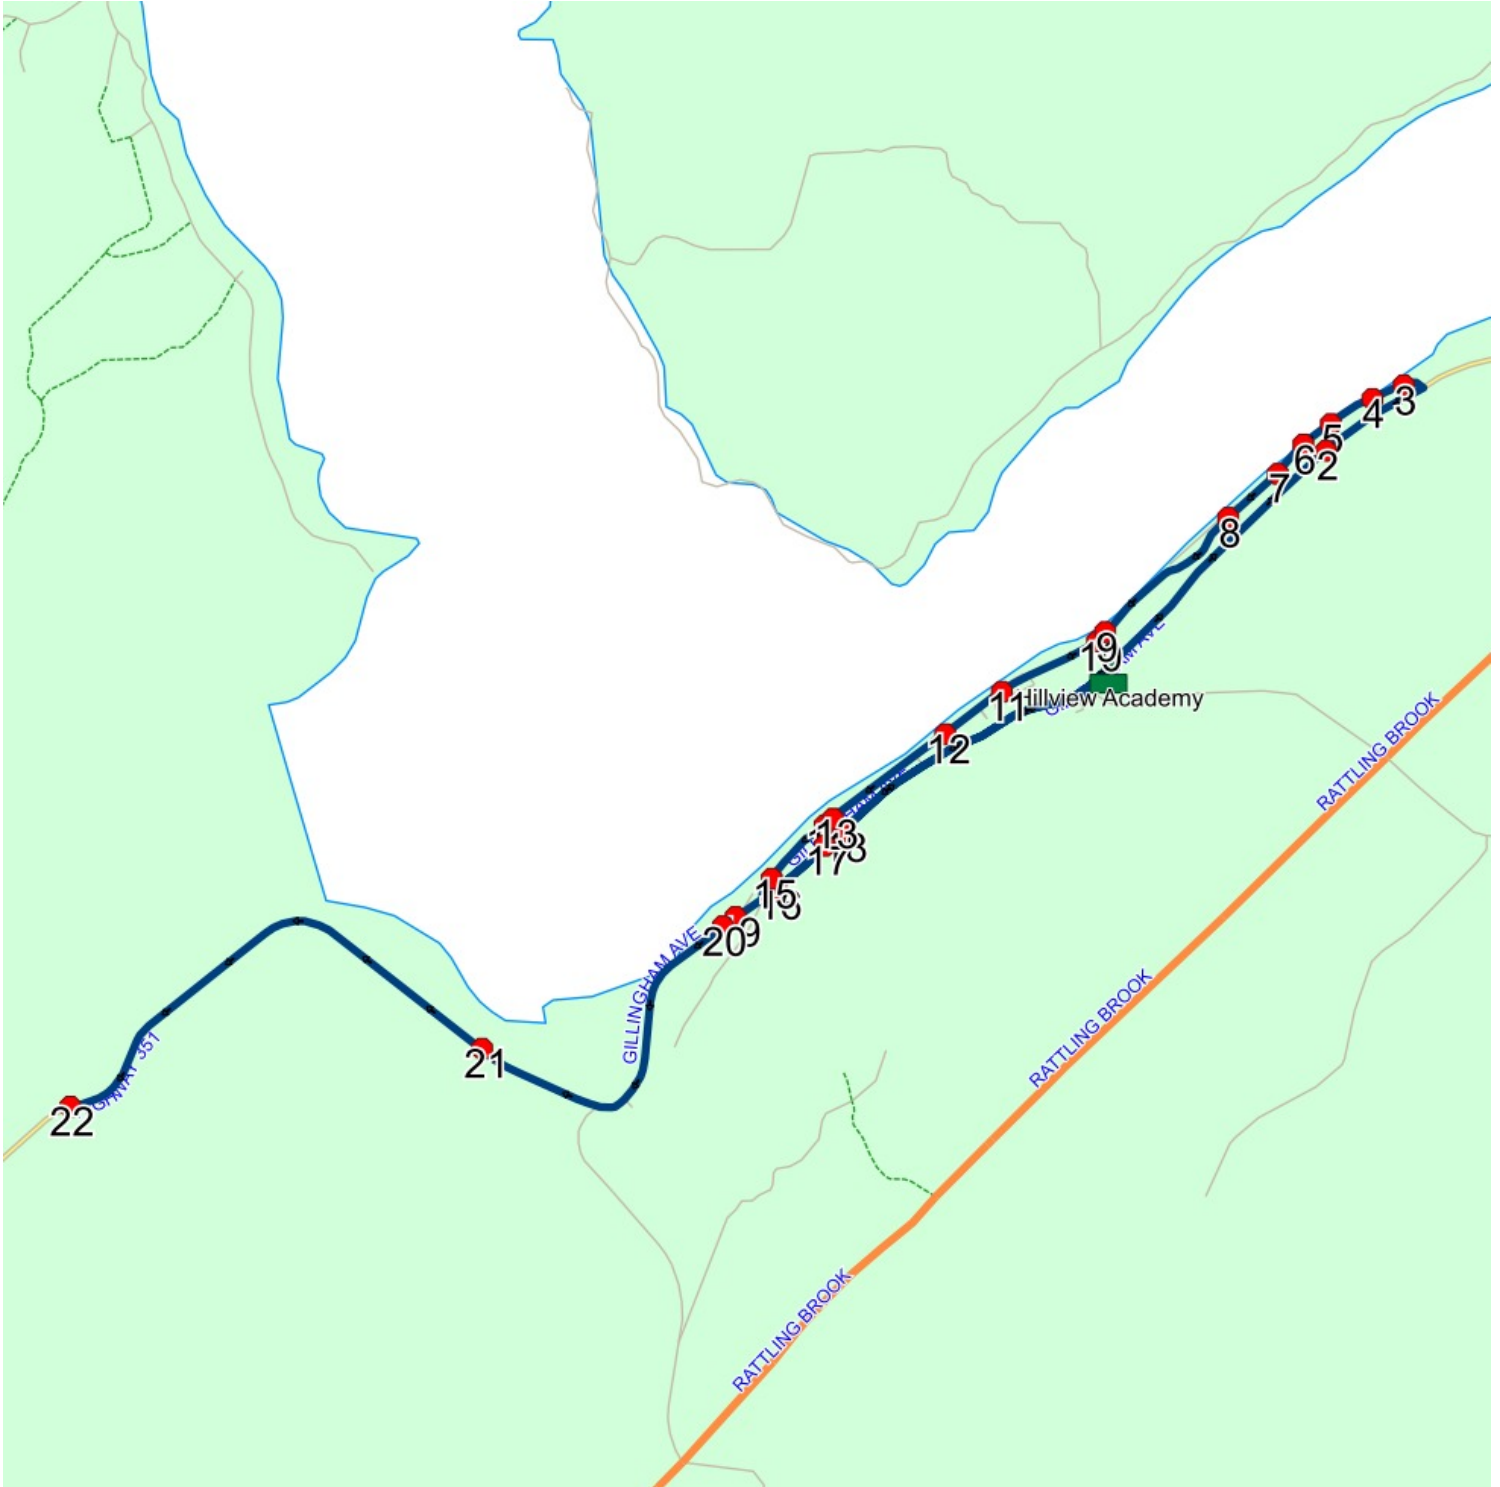

Route: LP 21 Run: HVA 21 PM

Route: LP 21 **Operator:** NLESD (Lewisporte)
Vehicle: 399-19
Description:
Schools: Hillview Academy (426)

Run: HVA 21 PM **Description:**
Stops: 22 **Start Time:** 2:30 PM **End Time:** 3:24 PM
Schools: Hillview Academy

#	Arrival	Departure	Description	
1	2:30 PM	2:45 PM	Hillview Academy Driveway	Ret: 2024-06-30
2	2:47 PM		411 GILLINGHAM AVE; NORRIS ARM; A0G	
3	2:49 PM		383 CITIZENS DR; NORRIS ARM; A0G	
4	2:50 PM		369 CITIZENS DR; NORRIS ARM; A0G	
5	2:50 PM		349 CITIZENS DR	
6	2:51 PM		335 CITIZENS DR; NORRIS ARM; A0G	
7	2:52 PM		319 CITIZENS DR; NORRIS ARM	
8	2:53 PM		CITIZENS DR; NORRIS ARM & FIRTREE RD; NORRIS ARM	
9	2:55 PM	2:56 PM	206 CITIZENS DR	Ret: 2024-06-30
10	2:56 PM		199 CITIZENS DR; NORRIS ARM; A0G	
11	2:58 PM		143 CITIZENS DR; NORRIS ARM; A0G	
12	2:59 PM		103 CITIZENS DR (BOYS & GIRLS CLUB)	
13	3:01 PM		45 CITIZENS DR; NORRIS ARM; A0G	
14	3:01 PM		39 CITIZENS DR; NORRIS ARM; A0G	
15	3:02 PM	3:03 PM	9 CITIZENS DR; NORRIS ARM; A0G	
16	3:04 PM		29 GILLINGHAM AVE	
17	3:04 PM	3:05 PM	66 GILLINGHAM AVE; NORRIS ARM; A0G	
18	3:05 PM	3:06 PM	77 GILLINGHAM AVE; NORRIS ARM; A0G	
19	3:10 PM	3:11 PM	16 GILLINGHAM AVE	
20	3:11 PM		8 GILLINGHAM AVE	
21	3:15 PM	3:16 PM	9 SANDY POINT RD; NORRIS ARM; A0G	
22	3:24 PM		45 SANDY POINT RD - TURNAROUND	

Route: LP 21 Run: HVA 21 PM