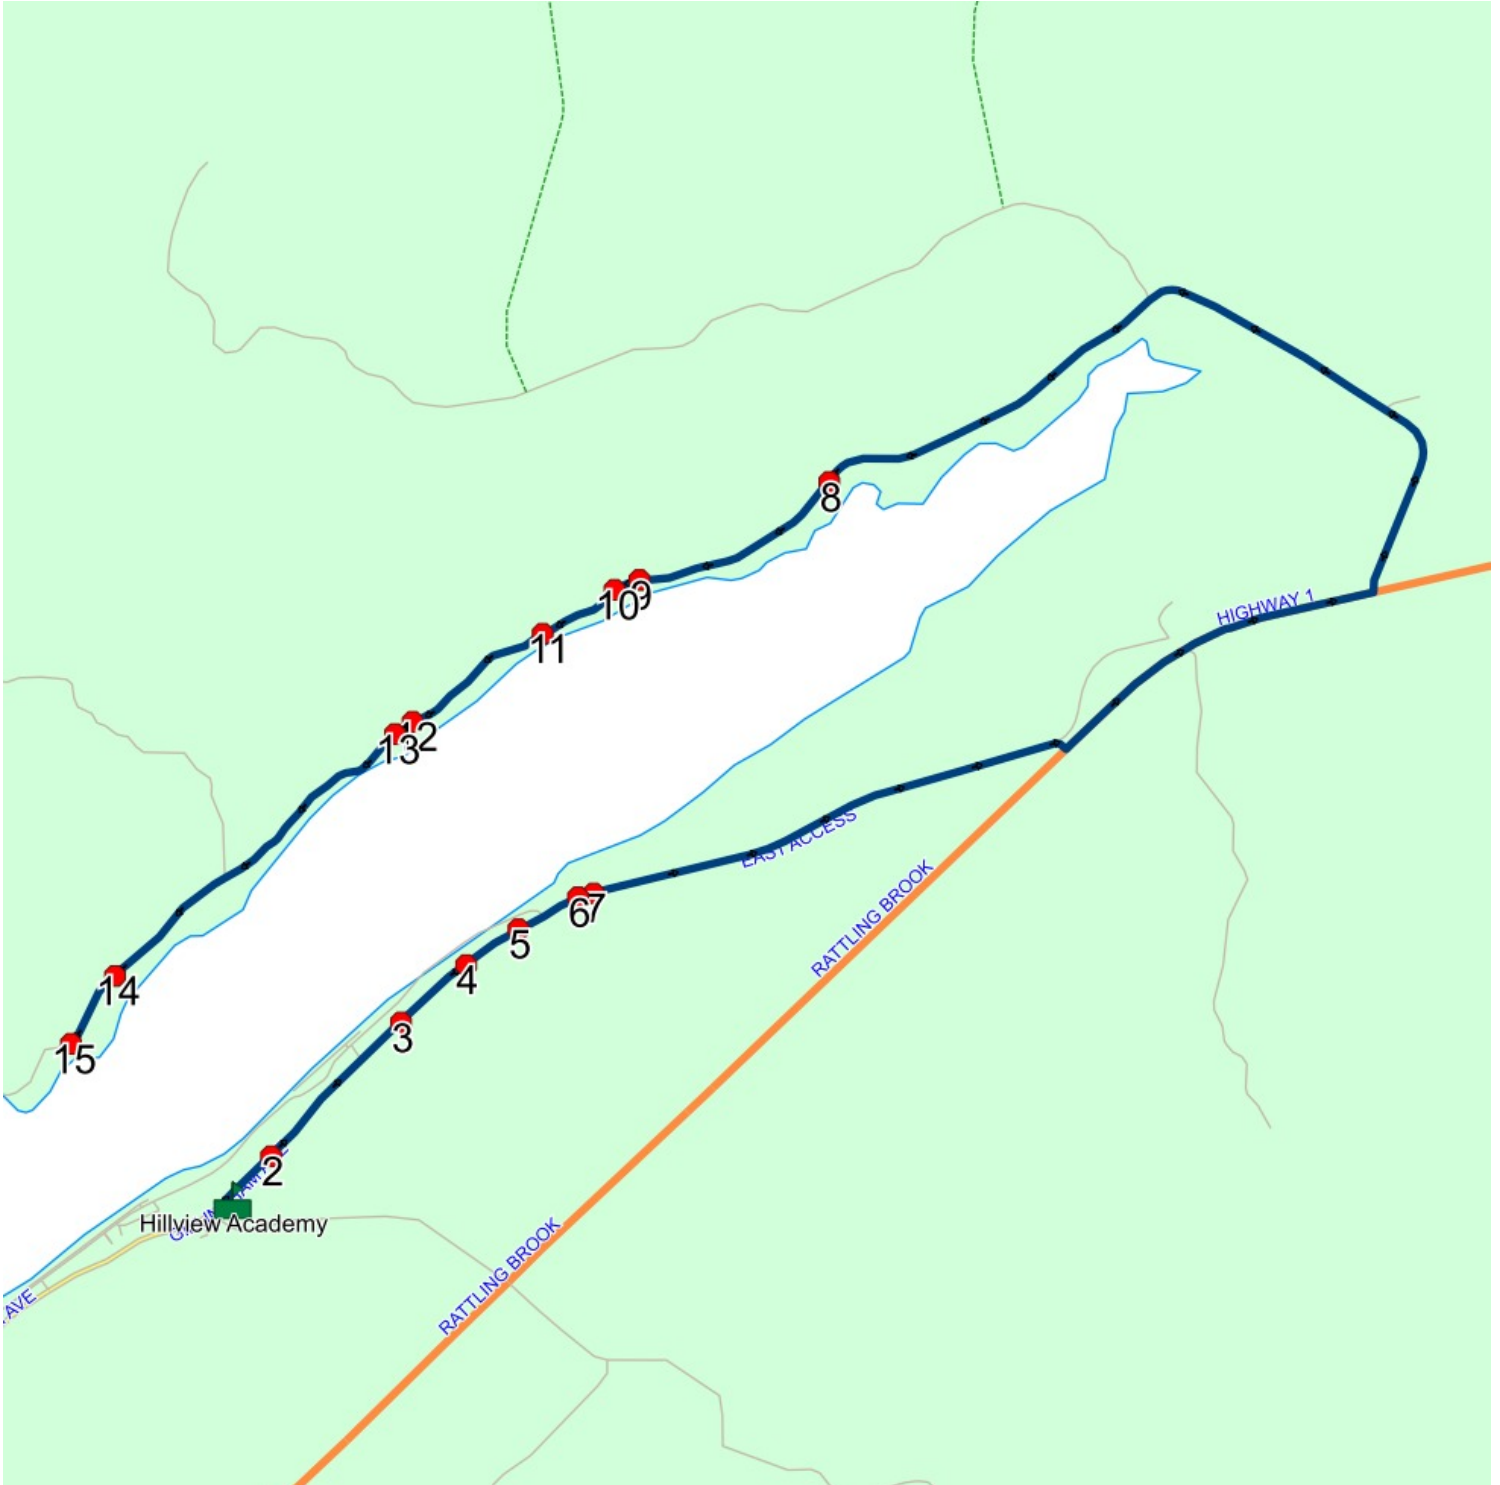

Stops: 15

Start Time: 2:30 PM

Description:

End Time: 3:12 PM

Schools: Hillview Academy

Transfers: Lewisporte Collegiate

#	Arrival	Departure	Description
1	2:30 PM	2:45 PM	Hillview Academy Driveway
2	2:45 PM	2:46 PM	259 GILLINGHAM AVE; NORRIS ARM
3	2:47 PM	2:48 PM	355 GILLINGHAM AVE; NORRIS ARM; A0G
4	2:48 PM		423 GILLINGHAM AVE; NORRIS ARM; A0G
5	2:49 PM		456 GILLINGHAM AVE; NORRIS ARM; A0G
6	2:50 PM		486 GILLINGHAM AVE; NORRIS ARM; A0G
7	2:51 PM	2:52 PM	190 Transfer @ 489 GILLINGHAM AVE LP 19 to LP 20
8	3:01 PM	3:02 PM	67 MAIN RD; NORRIS ARM NORTH; A0G
9	3:03 PM	3:04 PM	118 MAIN RD; NORRIS ARM NORTH; A0G
10	3:04 PM		128 MAIN RD; NORRIS ARM NORTH; A0G
11	3:05 PM		160 MAIN RD; NORRIS ARM NORTH; A0G
12	3:07 PM		220 MAIN RD; NORRIS ARM NORTH; A0G
13	3:07 PM	3:08 PM	228 MAIN RD; NORRIS ARM NORTH; A0G
14	3:11 PM		149 MAIN RD; NORRIS ARM NORTH; A0G
15	3:12 PM		175 MAIN RD; NORRIS ARM NORTH; A0G

Route: LP 20 Run: HVA 20B PM

Route: LP 21 Run: HVA 21 PM

Route: LP 21 **Operator:** NLESD (Lewisporte)
Vehicle: 399-19
Description:
Schools: Hillview Academy (426)

Run: HVA 21 PM **Description:**
Stops: 22 **Start Time:** 2:30 PM **End Time:** 3:24 PM
Schools: Hillview Academy

Route: LP 21 Run: HVA 21 AM