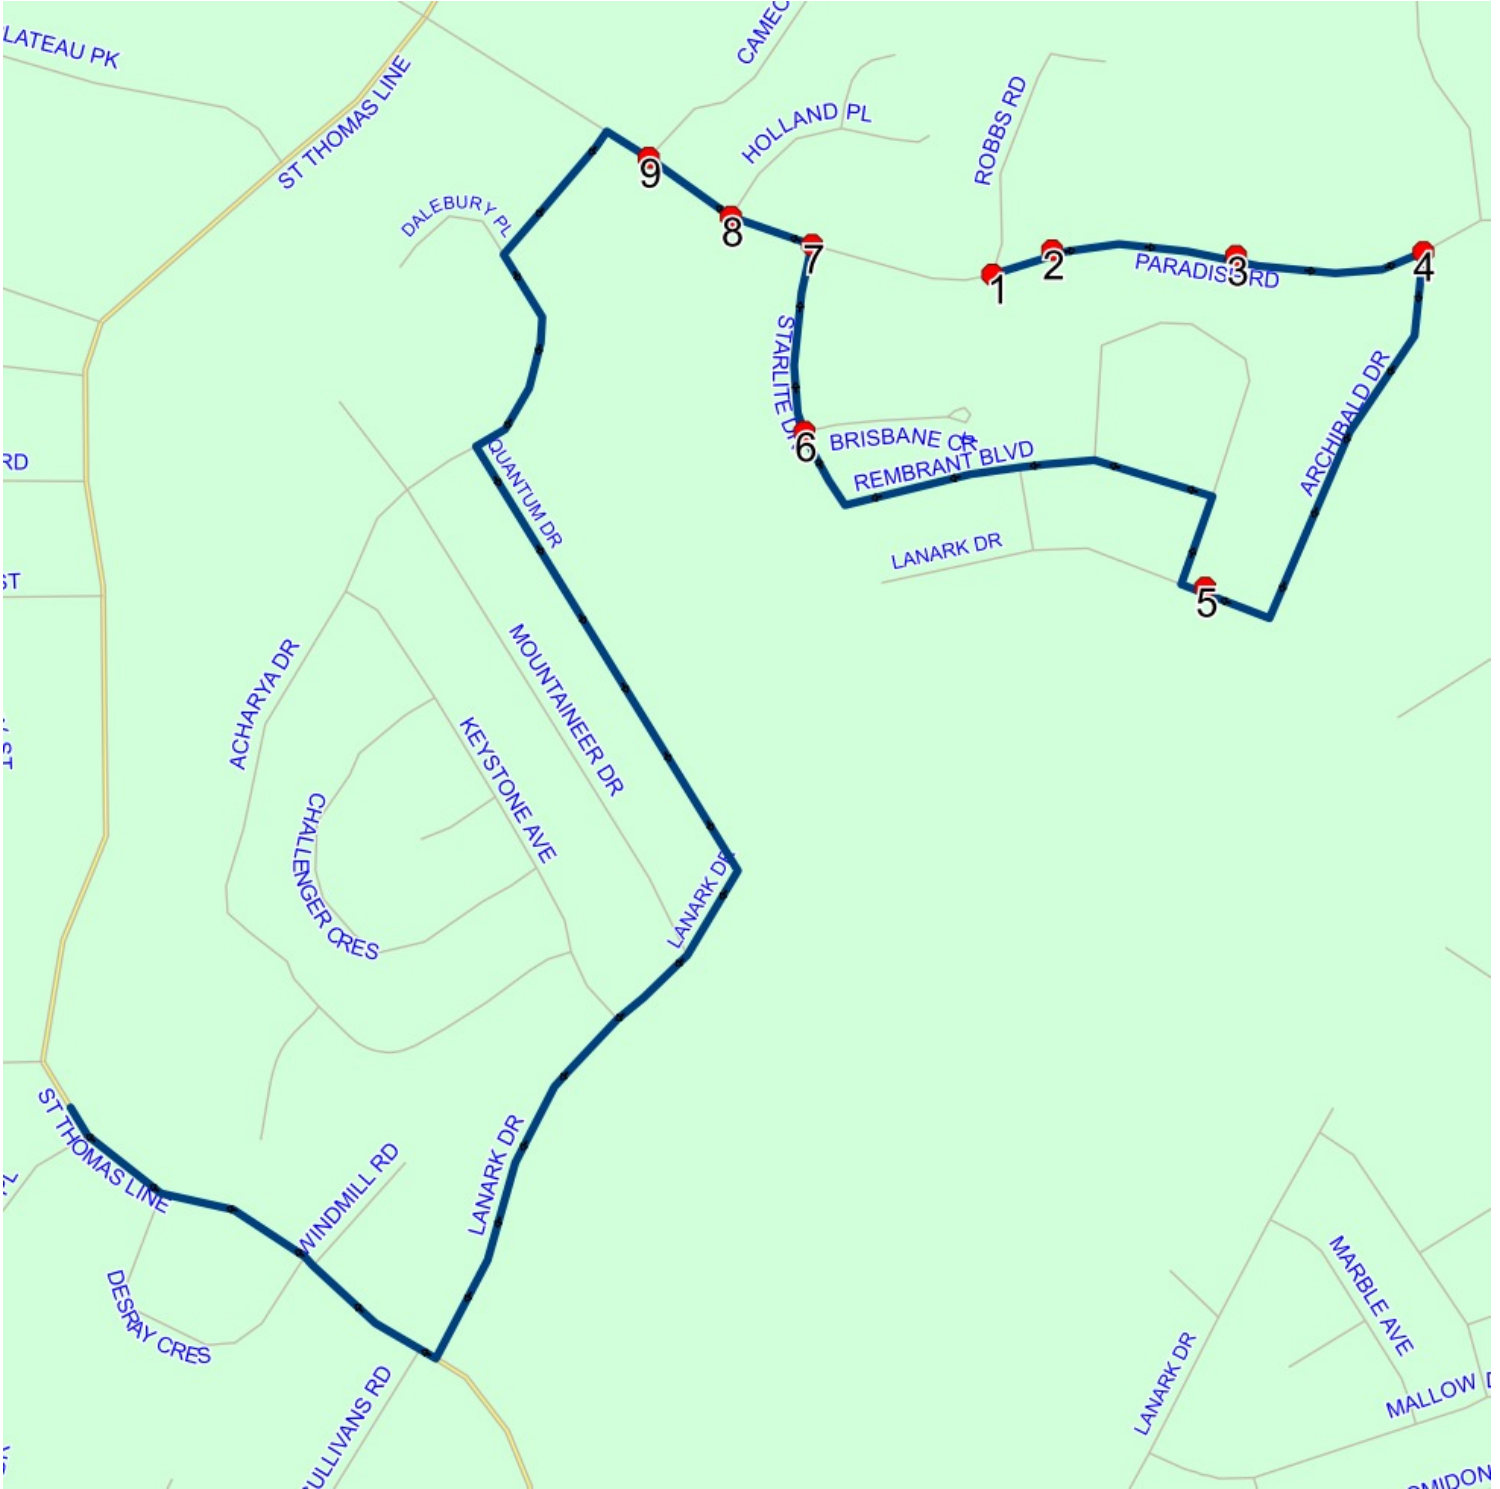

**Stops:** 10 **Schools:** Holy

**Start Time:** 8:27 AM

**Description:**

**End Time:** 8:42 AM

Family Elementary (Paradise) : 2024-06-30

#	Arrival	Departure	Description
1		8:27 AM	PARADISE RD; PARADISE & ROBBS RD; PARADISE
2		8:27 AM	294 PARADISE RD
3		8:28 AM	274 PARADISE RD
4		8:28 AM	PARADISE RD & ARCHIBALD DR
5	8:29 AM	8:30 AM	201 LANARK DR; PARADISE
6		8:32 AM	STARLITE DR & BRISBANE CRT
7		8:33 AM	PARADISE RD & STARLITE DR
8		8:34 AM	PARADISE RD & HOLLAND PL
9		8:35 AM	PARADISE RD & CAMEO DR
10	8:40 AM	8:42 AM	Holy Family Elementary (Paradise)

Route: 17-130-12 Run: 17-130-12B AM

Description:

Stops: 17 Schools: Holy

Start Time: 8:16 AM

End Time: 8:42 AM

Family Elementary (Paradise) : 2022-06-30

#	Arrival	Departure	Description
1	8:16 AM	8:17 AM	255 ST THOMAS LINE
2		8:17 AM	ST THOMAS LINE & BYRNES RD
3	8:17 AM	8:18 AM	ASHLEN CRES & MADISON PL
4	8:18 AM	8:19 AM	ASHLEN CRES & DAKOTA PL
5		8:21 AM	ST THOMAS LINE & PARADISE RD
6		8:22 AM	22 WESTPORT DR : 2024-06-30
7		8:25 AM	ACHARYA DR & DALEBURY PL
8		8:26 AM	ACHARYA DR & QUANTUM DR
9		8:26 AM	MOUNTAINEER DR & ACHARYA DR
10		8:27 AM	32 MOUNTAINEER DR; PARADISE; A1L : 2024-06-30
11		8:30 AM	Twin Brooks Dr @ Pinehill PI
12		8:32 AM	14 SEDGEWICK ST
13	8:32 AM	8:33 AM	16 SEDGEWICK ST : 2024-06-30
14		8:33 AM	Sedgewick St @ Brittany Dr
15	8:34 AM	8:35 AM	Brittany Dr @ Hayfield PI
16	8:35 AM	8:36 AM	Brittany Dr @ Ladywell PI
17	8:40 AM	8:42 AM	Holy Family Elementary (Paradise) : 2024-06-30