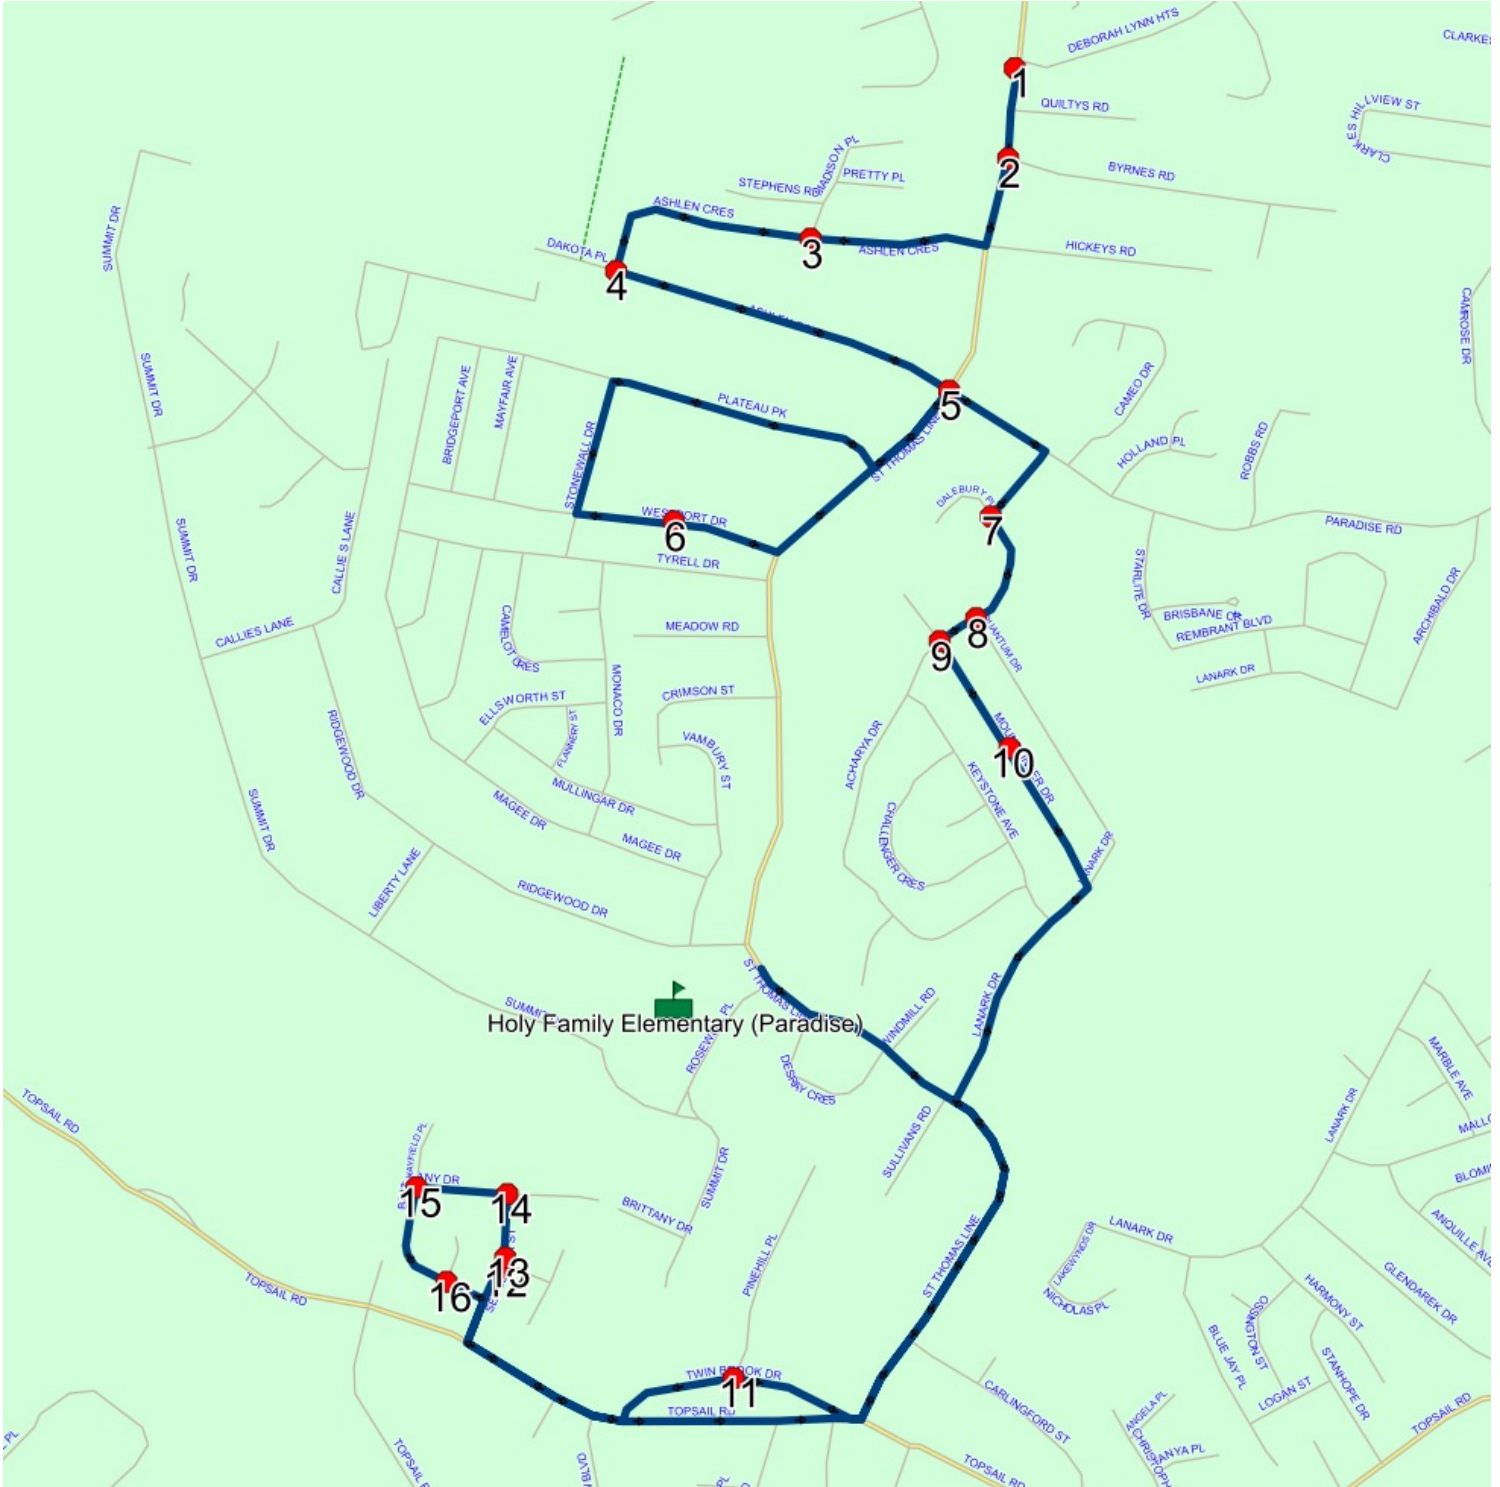

Description:

Stops: 17 Schools: Holy

Start Time: 8:16 AM

End Time: 8:42 AM

Family Elementary (Paradise) : 2022-06-30

#	Arrival	Departure	Description
1	8:16 AM	8:17 AM	255 ST THOMAS LINE
2		8:17 AM	ST THOMAS LINE & BYRNES RD
3	8:17 AM	8:18 AM	ASHLEN CRES & MADISON PL
4	8:18 AM	8:19 AM	ASHLEN CRES & DAKOTA PL
5		8:21 AM	ST THOMAS LINE & PARADISE RD
6		8:22 AM	22 WESTPORT DR : 2024-06-30
7		8:25 AM	ACHARYA DR & DALEBURY PL
8		8:26 AM	ACHARYA DR & QUANTUM DR
9		8:26 AM	MOUNTAINEER DR & ACHARYA DR
10		8:27 AM	32 MOUNTAINEER DR; PARADISE; A1L : 2024-06-30
11		8:30 AM	Twin Brooks Dr @ Pinehill PI
12		8:32 AM	14 SEDGEWICK ST
13	8:32 AM	8:33 AM	16 SEDGEWICK ST : 2024-06-30
14		8:33 AM	Sedgewick St @ Brittany Dr
15	8:34 AM	8:35 AM	Brittany Dr @ Hayfield PI
16	8:35 AM	8:36 AM	Brittany Dr @ Ladywell PI
17	8:40 AM	8:42 AM	Holy Family Elementary (Paradise) : 2024-06-30

Route: 17-130-13 Run: 17-130-13B AM

**Stops:** 17 **Schools:** Holy

**Start Time:** 3:00 PM

**Description:**

**End Time:** 3:41 PM (41 min)

Family Elementary (Paradise) : 2024-06-30

#	Arrival	Departure	Description	
1	3:00 PM	3:15 PM	Holy Family Elementary (Paradise)	: 2024-06-30
2	3:19 PM	3:20 PM	Brittany Dr @ Ladywell Pl	
3	3:20 PM	3:21 PM	Brittany Dr @ Hayfield Pl	
4	3:21 PM	3:22 PM	Sedgewick St @ Brittany Dr	
5	3:22 PM		16 SEDGEWICK ST	: 2024-06-30
6	3:23 PM		14 SEDGEWICK ST	
7	3:25 PM		Twin Brooks Dr @ Pinehill Pl	
8	3:28 PM	3:29 PM	32 MOUNTAINEER DR; PARADISE; A1L	: 2024-06-30
9	3:29 PM		MOUNTAINEER DR & ACHARYA DR	
10	3:29 PM		ACHARYA DR & QUANTUM DR	
11	3:30 PM		ACHARYA DR & DALEBURY PL	
12	3:33 PM		22 WESTPORT DR	: 2024-06-30
13	3:35 PM		ST THOMAS LINE & PARADISE RD	
14	3:37 PM	3:38 PM	ASHLEN CRES & DAKOTA PL	
15	3:38 PM	3:39 PM	ASHLEN CRES & MADISON PL	
16	3:40 PM		ST THOMAS LINE & BYRNES RD	
17	3:40 PM	3:41 PM	255 ST THOMAS LINE	

Route: 17-130-13 Run: 17-130-13B PM