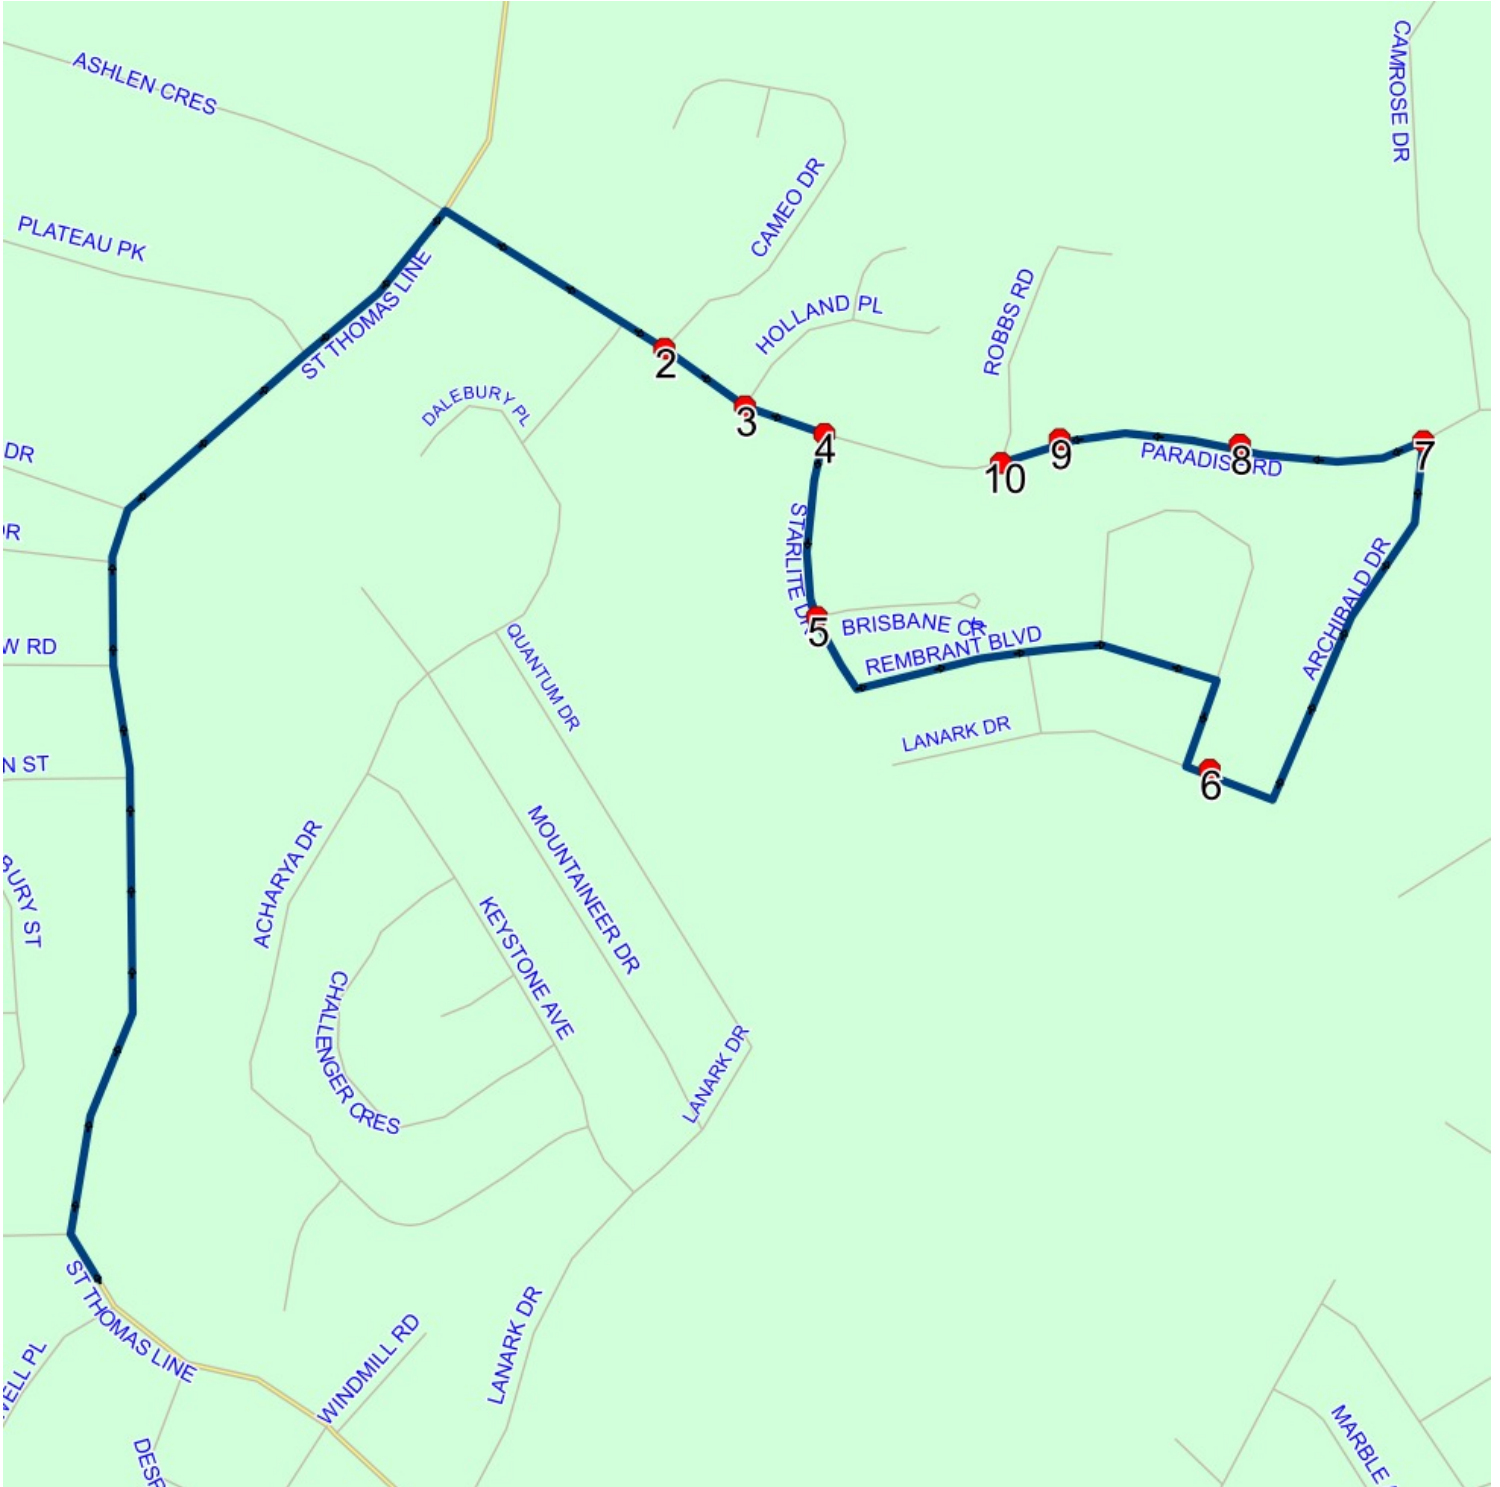

Route: 17-130-12 Run: 17-130-12B PM

Route: 17-130-12

Operator: Executive Taxi Ltd.

Vehicle: 17-130-12

Description:

Schools: Holy Family Elementary (Paradise) (318)

Run: 17-130-12B PM

Stops: 10 **Schools:** Holy

Start Time: 3:10 PM

Description:

End Time: 3:27 PM

Family Elementary (Paradise) : 2024-06-30

#	Arrival	Departure	Description
1	3:10 PM	3:15 PM	Holy Family Elementary (Paradise)
2	3:18 PM		PARADISE RD & CAMEO DR
3	3:18 PM	3:19 PM	PARADISE RD & HOLLAND PL
4	3:19 PM	3:20 PM	PARADISE RD & STARLITE DR
5	3:20 PM	3:21 PM	STARLITE DR & BRISBANE CRT
6	3:23 PM	3:24 PM	201 LANARK DR; PARADISE
7	3:25 PM		PARADISE RD & ARCHIBALD DR
8	3:26 PM		274 PARADISE RD
9	3:26 PM	3:27 PM	294 PARADISE RD
10	3:27 PM		PARADISE RD; PARADISE & ROBBS RD; PARADISE

Route: 17-130-12 Run: 17-130-12B PM