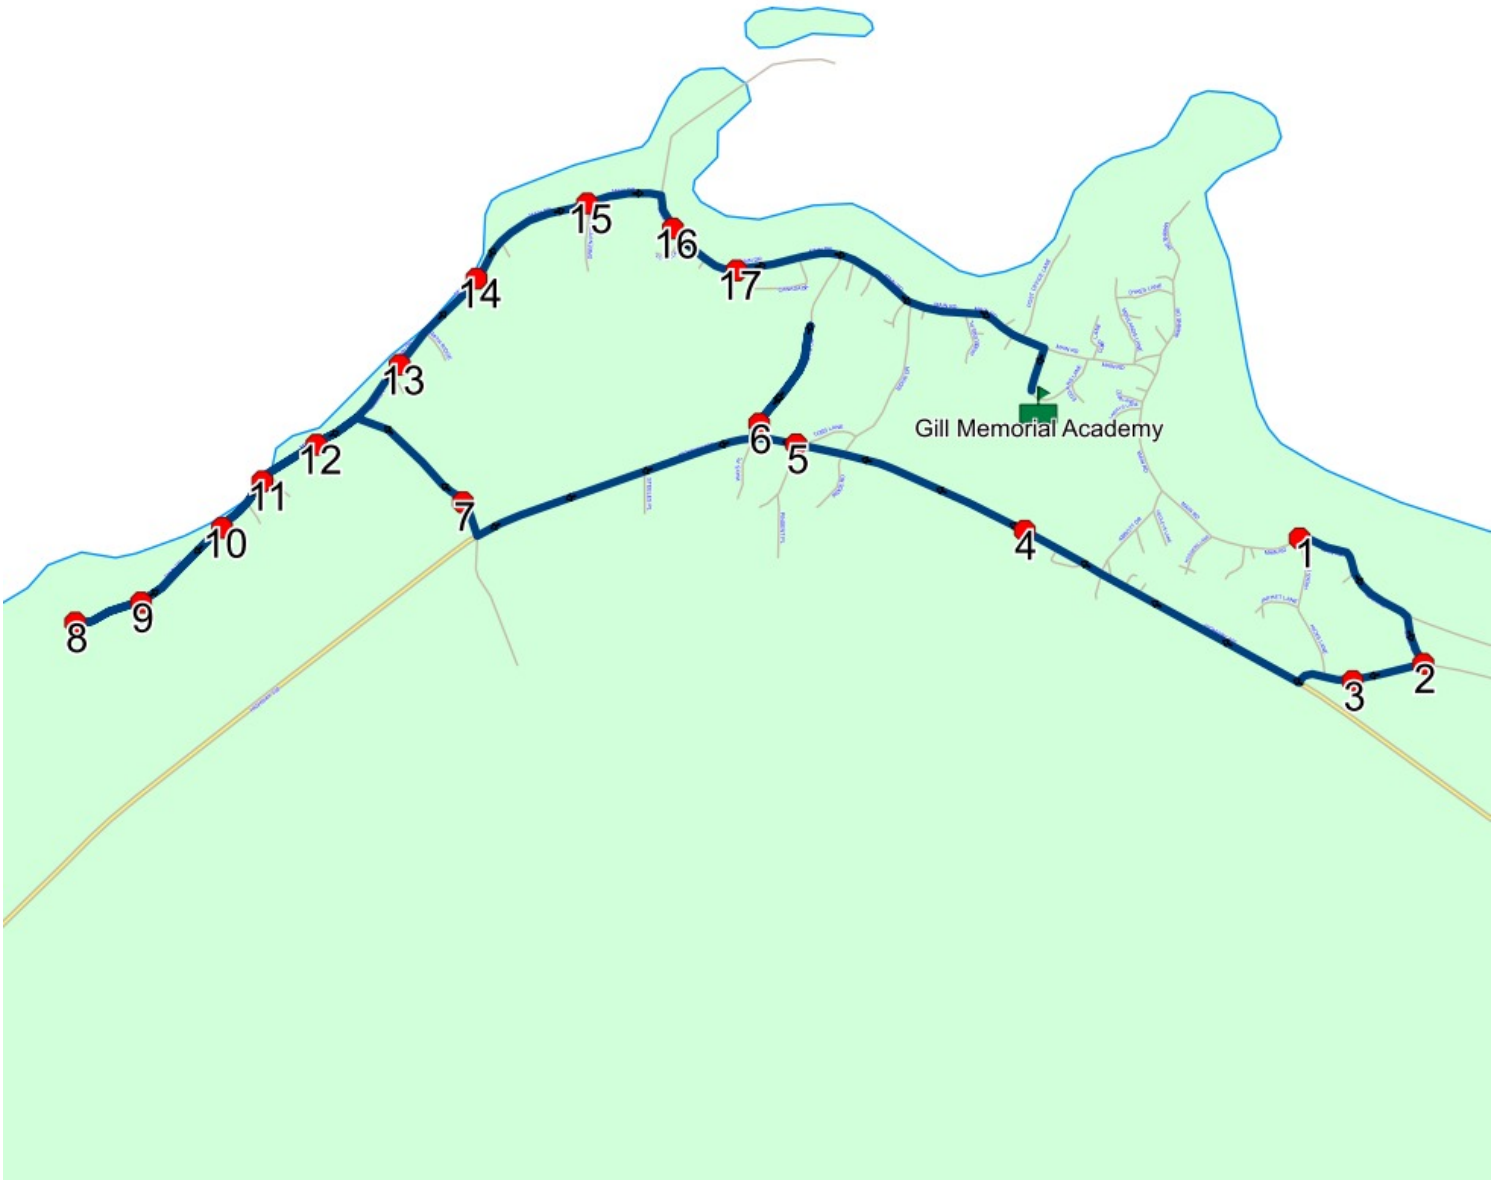

Route: SF 22 Run: GM 22 AM

Route: SF 22 **Operator:** NLESD (Summerford)

Vehicle: 386-19

Description:

Schools: Gill Memorial Academy (194)

Run: GM 22 AM

Stops: 18

Start Time: 8:07 AM

Description:

End Time: 8:42 AM

Schools: Gill Memorial Academy

#	Arrival	Departure	Description
1	8:07 AM	8:08 AM	MAIN ST & HILLVIEW ST
2	8:09 AM	8:10 AM	MAIN RD & SEAVIEW DR
3		8:11 AM	6 SEAVIEW DR
4		8:13 AM	3 DRIVEWAYS PAST MARSHVIEW DR (LAST HOUSE ON LEFT)
5		8:14 AM	HIGHWAY 330; MUSGRAVE HARBOUR & PINSENT PL; MUSGRAVE HARBOUR
6	8:14 AM	8:15 AM	57 BURTS DR
7		8:19 AM	41 SMITHS RIDGE
8		8:26 AM	MAIN DR TURNAROUND
9		8:27 AM	32 MAIN ST
10	8:28 AM	8:29 AM	60 MAIN ST
11	8:29 AM	8:30 AM	82 MAIN ST
12	8:30 AM	8:31 AM	102 MAIN ST; MUSGRAVE HARBOUR; AOG
13	8:31 AM	8:32 AM	152 MAIN ST
14		8:33 AM	65 MAIN ST
15	8:34 AM	8:35 AM	MAIN ST & GREEN POINT RD
16		8:36 AM	250 MAIN ST
17		8:37 AM	COURTESY STOP FAMILY RESPONSIBILITY ZONE (284 MAIN ST)
18	8:40 AM	8:42 AM	Gill Memorial Academy Driveway

Route: SF 22 Run: GM 22 AM