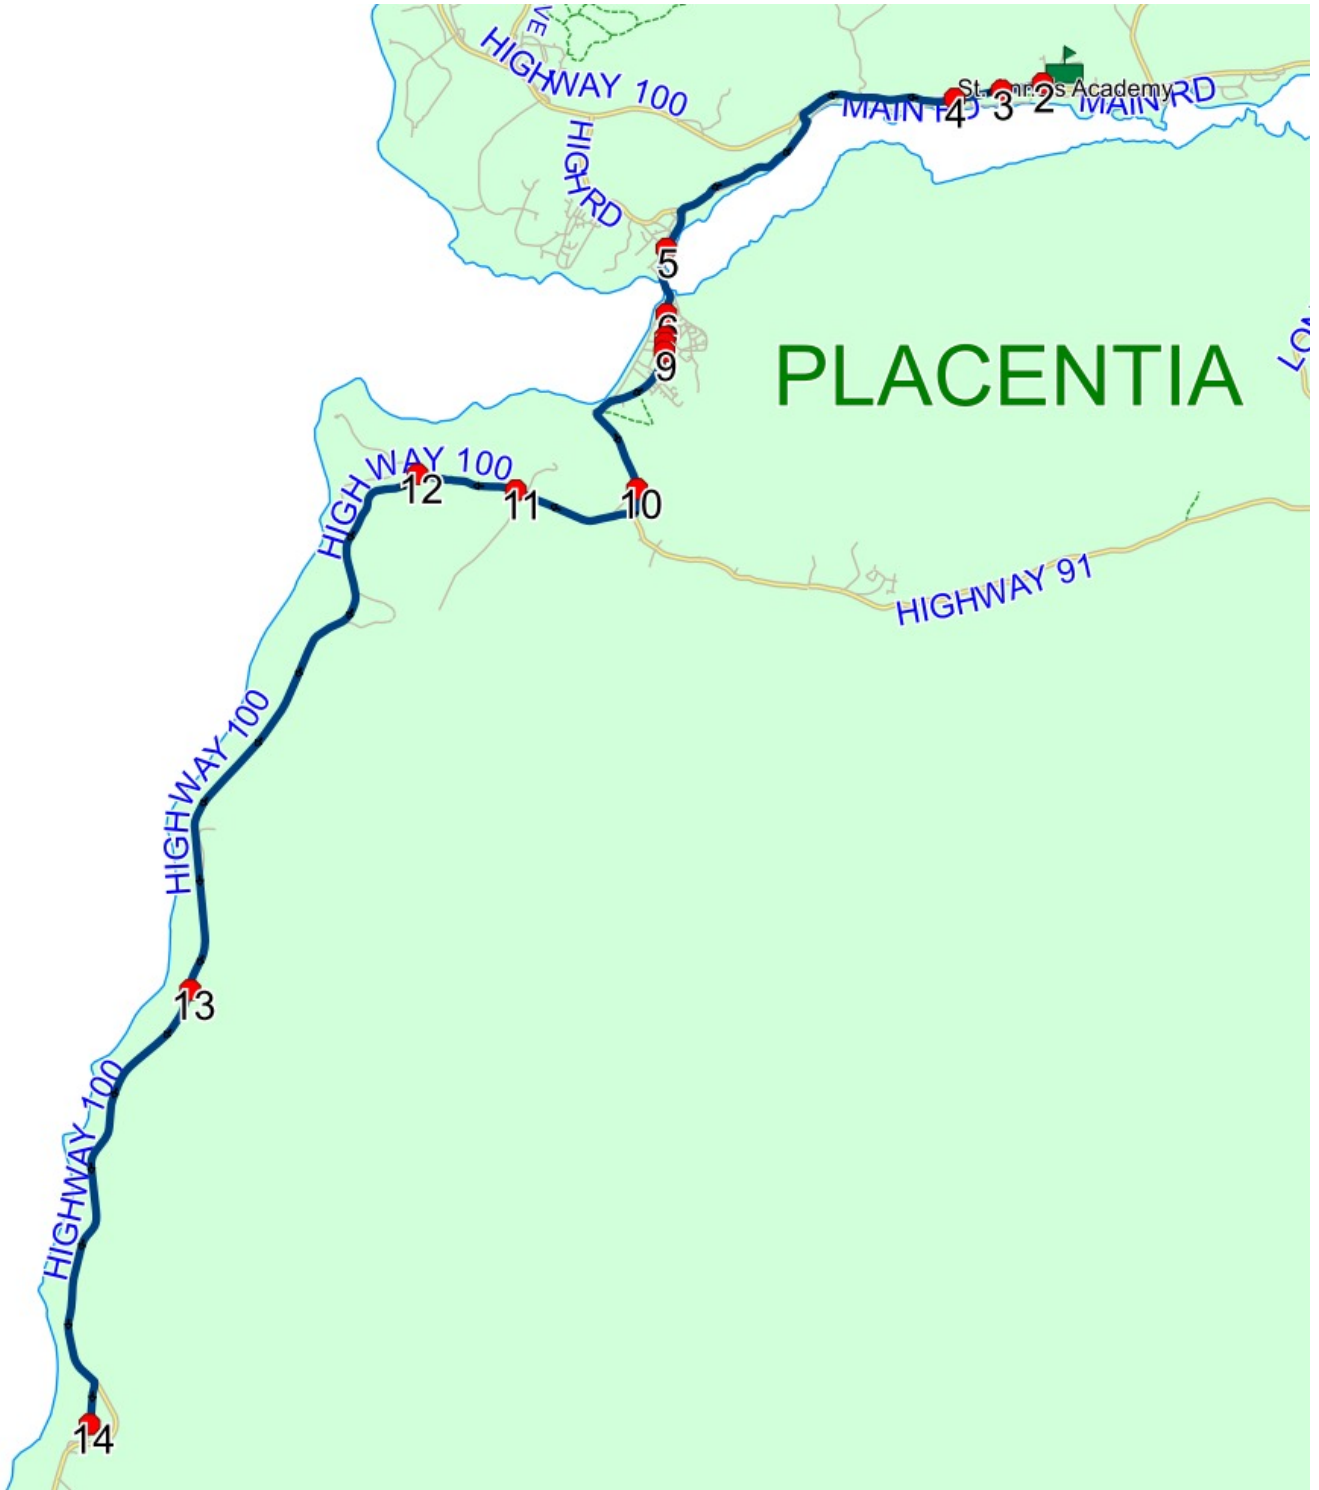

Route: 19-035-5 Run: 19-035-5 PM

Route: 19-035-6 Run: 19-035-6 AM

Route: 19-035-6 **Operator:** Provincial Ready Mix
Vehicle: 19-035-6
Description:
Schools: St. Anne's Academy (435)

Run: 19-035-6 AM **Description:**
Stops: 18 **Start Time:** 7:32 AM **End Time:** 8:22 AM
Schools: St. Anne's Academy
: 2024-06-30

#	Arrival	Departure	Description
1		7:32 AM	SHIP HARBOUR RD
2		7:34 AM	Ship Harbour
3	7:35 AM	7:36 AM	2 SHIP HARBOUR RD
4		7:45 AM	SHIP HARBOUR RD & GREEN RD
5		7:45 AM	FOX HARBOUR RD & SEAVIEW LN
6	7:53 AM	7:54 AM	SOUTHSIDE RD & GRAVEYARD RD; FOX HARBOUR
7	7:55 AM	7:56 AM	FOX HARBOUR RD & BURNT HILL
8		7:56 AM	92 FOX HARBOUR RD
9	8:05 AM	8:06 AM	53 FOX HARBOUR RD; PLACENTIA; A0B
10		8:06 AM	9 FOX HARBOUR RD
11	8:09 AM	8:10 AM	FRECKER PL & P4 PL
12	8:13 AM	8:14 AM	MAIN RD & FRECKER PL
13		8:15 AM	939 MAIN RD
14		8:16 AM	MAIN RD & TRAILER PK
15		8:17 AM	1117 MAIN RD
16		8:17 AM	MAIN RD; PLACENTIA & FOLLETT'S LANE; PLACENTIA
17	8:18 AM	8:19 AM	VILLA MARIE DR; PLACENTIA & ST ANNES PL; PLACENTIA
18	8:20 AM	8:22 AM	St. Anne's Academy Driveway