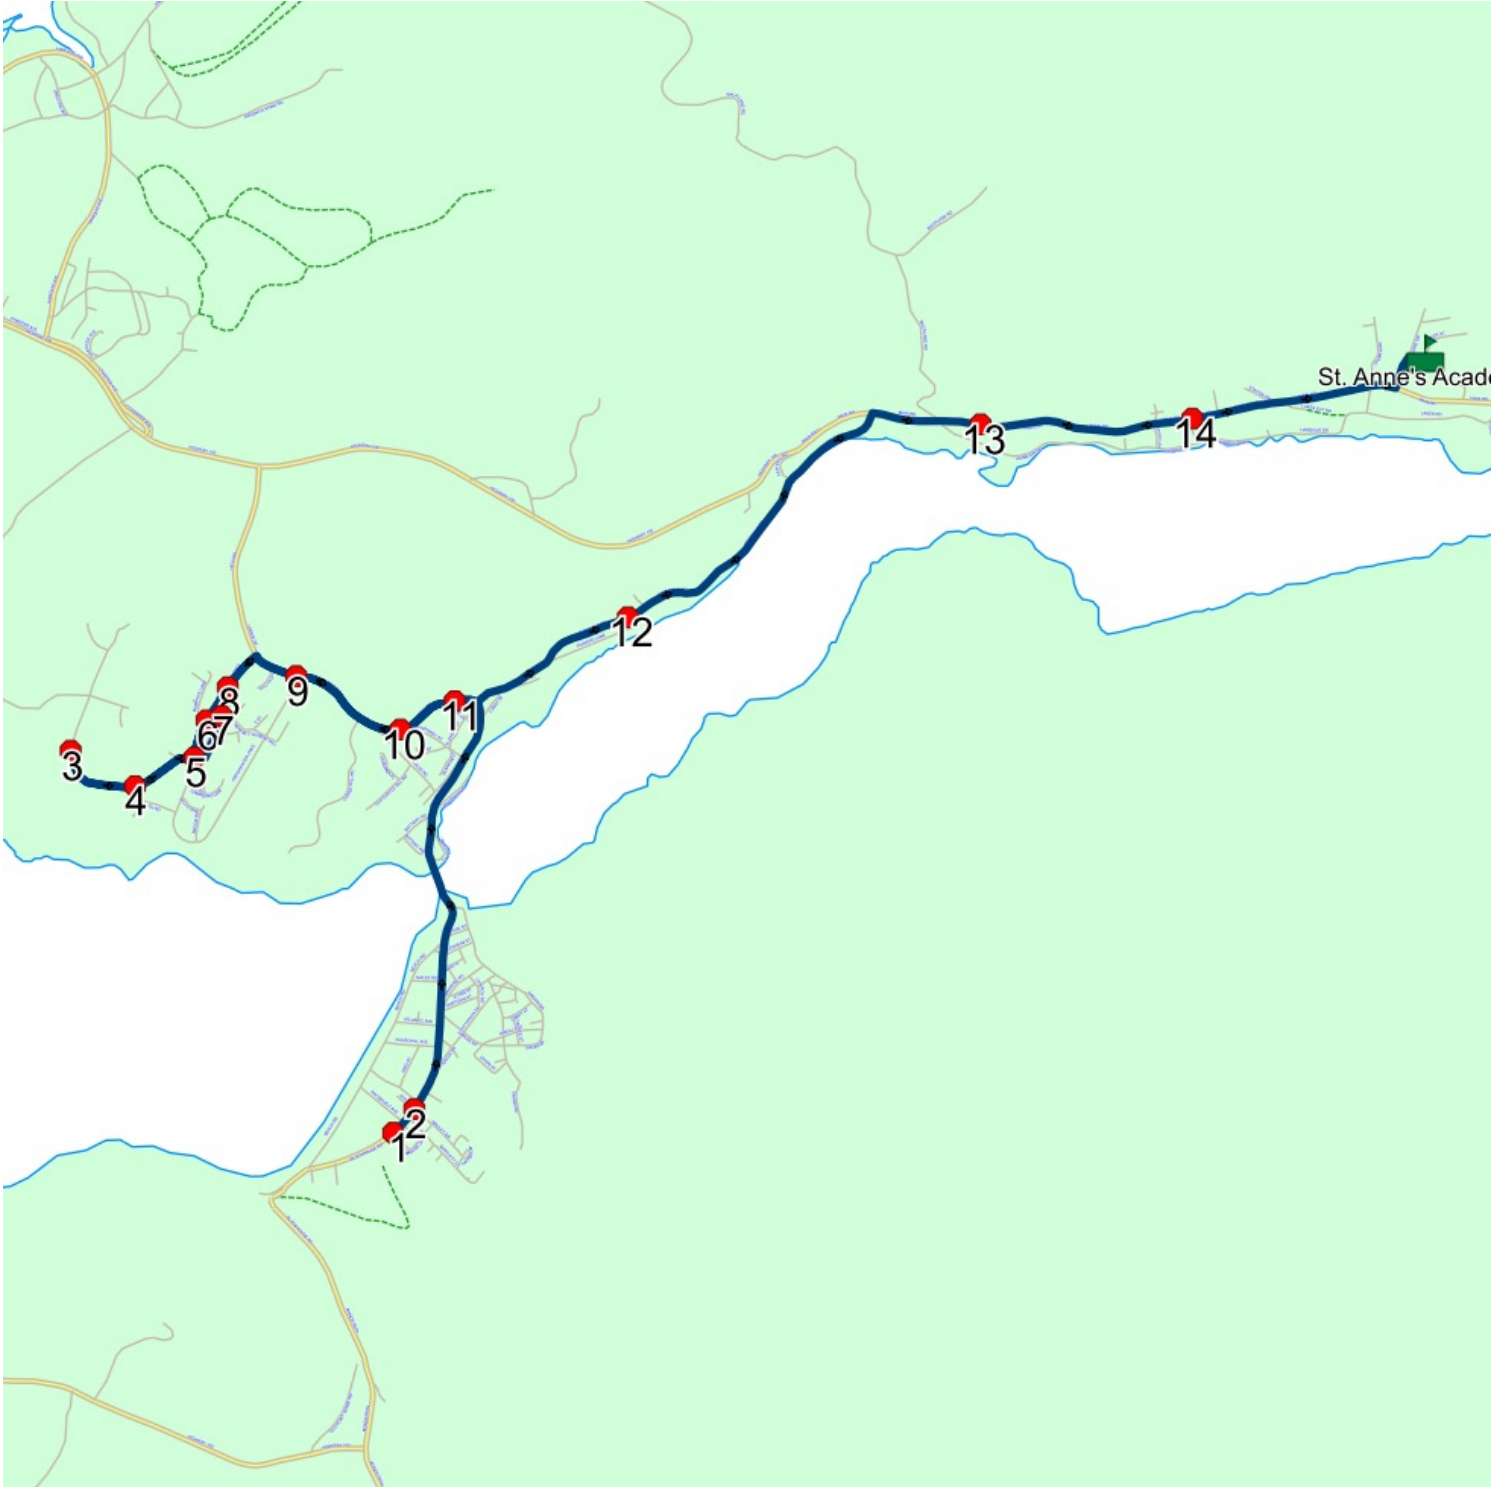

#	Arrival	Departure	Description
1	2:25 PM	2:40 PM	St. Anne's Academy Driveway
2	2:40 PM	2:41 PM	VILLA MARIE DR; PLACENTIA & ST ANNES PL; PLACENTIA
3	2:43 PM	2:44 PM	MAIN RD; PLACENTIA & FOLLETT'S LANE; PLACENTIA
4	2:44 PM		1117 MAIN RD
5	2:44 PM	2:45 PM	MAIN RD & TRAILER PK
6	2:46 PM		939 MAIN RD
7	2:47 PM		MAIN RD & FRECKER PL
8	2:48 PM	2:49 PM	FRECKER PL & P4 PL
9	2:54 PM		9 FOX HARBOUR RD
10	2:54 PM	2:55 PM	53 FOX HARBOUR RD; PLACENTIA; A0B
11	3:05 PM		92 FOX HARBOUR RD
12	3:05 PM	3:06 PM	FOX HARBOUR RD & BURNT HILL
13	3:13 PM		SOUTHSIDE RD & GRAVEYARD RD; FOX HARBOUR
14	3:16 PM		FOX HARBOUR RD & SEAVIEW LN
15	3:16 PM		SHIP HARBOUR RD & GREEN RD
16	3:25 PM	3:26 PM	2 SHIP HARBOUR RD
17	3:28 PM		Ship Harbour
18	3:30 PM		SHIP HARBOUR RD

Route: 19-035-6 Run: 19-035-6 PM

Route: 19-035-7 Run: 19-035-7 AM

Route: 19-035-7 **Operator:** Provincial Ready Mix
Vehicle: 19-035-7
Description:
Schools: St. Anne's Academy (435)

Run: 19-035-7 AM **Description:**
Stops: 15 **Start Time:** 7:48 AM **End Time:** 8:22 AM
Schools: St. Anne's Academy
: 2024-06-30

Route: 19-035-7 Run: 19-035-7 AM

Route: 19-035-7 Run: 19-035-7 PM

Route: 19-035-7 **Operator:** Provincial Ready Mix
Vehicle: 19-035-7
Description:
Schools: St. Anne's Academy (435)

Run: 19-035-7 PM **Description:**
Stops: 15 **Start Time:** 2:25 PM **End Time:** 3:14 PM
Schools: St. Anne's Academy
: 2024-06-30

Route: 19-035-7 Run: 19-035-7 PM