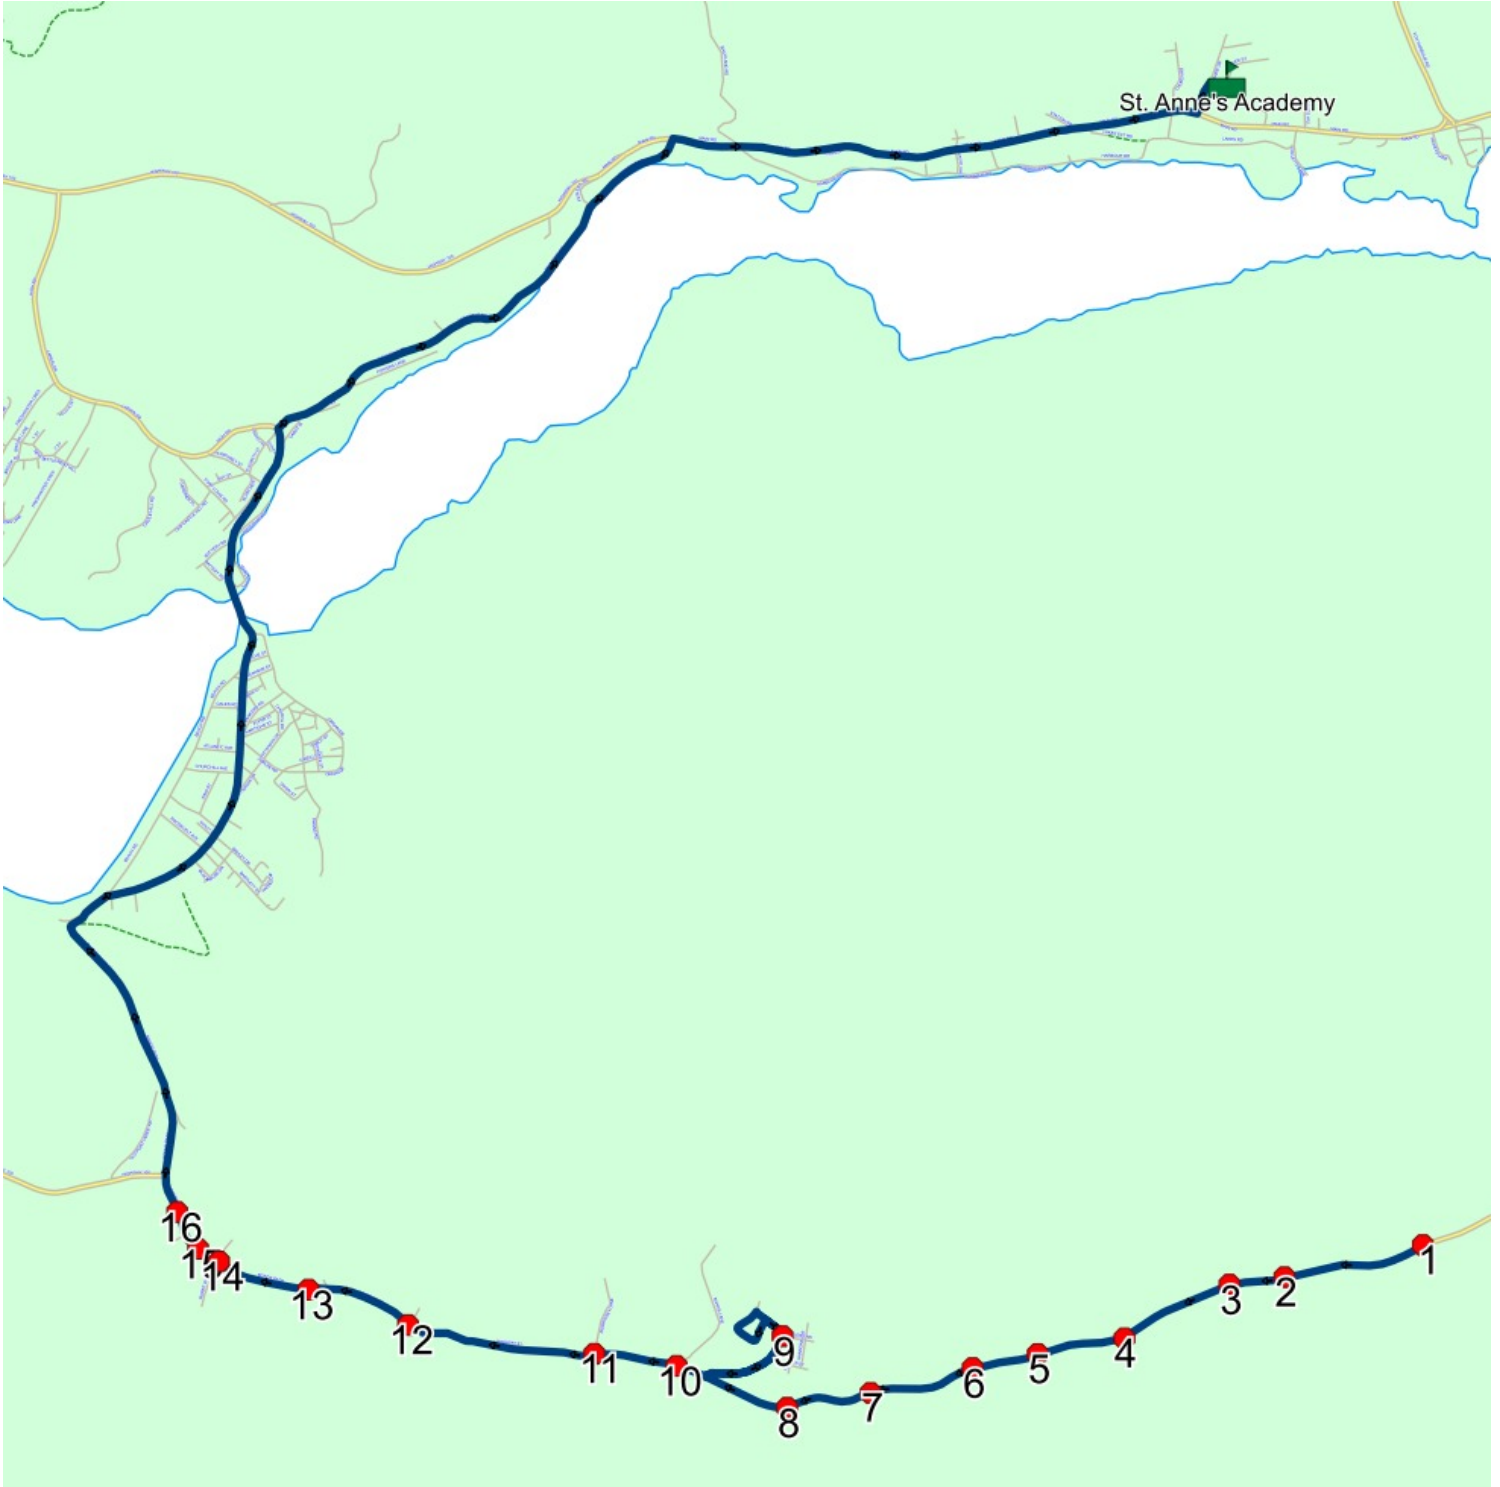

Route: 19-035-4 Run: 19-035-4 AM