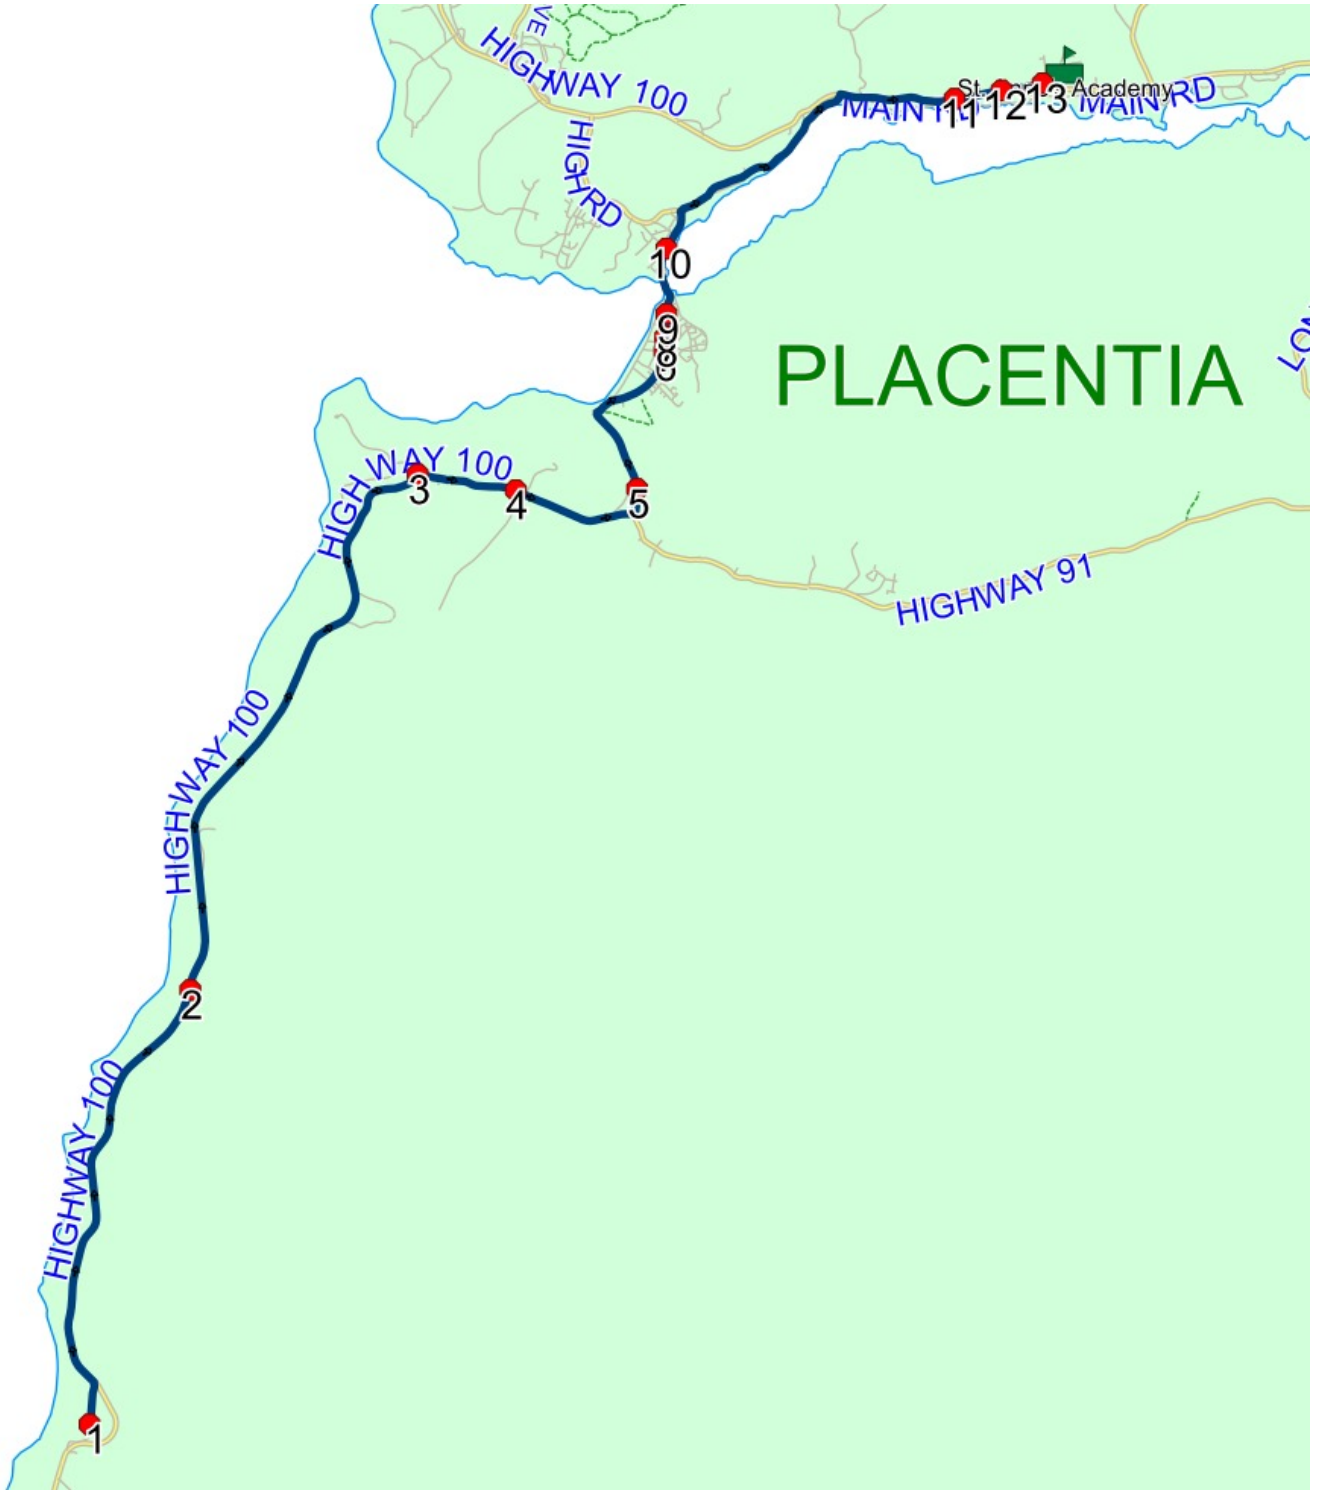

Route: 19-035-5 Run: 19-035-5 AM

Route: 19-035-5 Run: 19-035-5 PM

Route: 19-035-5 **Operator:** Provincial Ready Mix
Vehicle: 19-035-5
Description:
Schools: St. Anne's Academy (435)

Run: 19-035-5 PM **Description:**
Stops: 14 **Start Time:** 2:25 PM **End Time:** 3:19 PM
Schools: St. Anne's Academy
: 2024-06-30

#	Arrival	Departure	Description
1	2:25 PM	2:40 PM	St. Anne's Academy Driveway
2	2:42 PM		MAIN RD; PLACENTIA & CHURCH RD; PLACENTIA
3	2:43 PM		MAIN RD; PLACENTIA & STATION RD; PLACENTIA
4	2:43 PM	2:44 PM	MAIN RD; PLACENTIA & BARONS LANE; PLACENTIA
5	2:51 PM	2:52 PM	111 HIGHWAY 100
6	2:53 PM		PRINCE WILLIAM DR & BLENHEIM ST
7	2:54 PM	2:55 PM	JUBILEE RD & HARTIGAN ST
8	2:55 PM		PRINCE WILLIAM DR & ATLANTIC AVE
9	2:55 PM	2:56 PM	CHURCHILL AVE & PRINCE WILLIAM DR
10	2:59 PM	3:00 PM	120 BONDS PATH
11	3:02 PM		HIGHWAY 100 & FULFORDS LANE; POINT VERDE
12	3:04 PM		HIGHWAY 100 & LIGHTHOUSE RD; POINT VERDE
13	3:12 PM		Little Barasway
14	3:19 PM		2 OLD RD