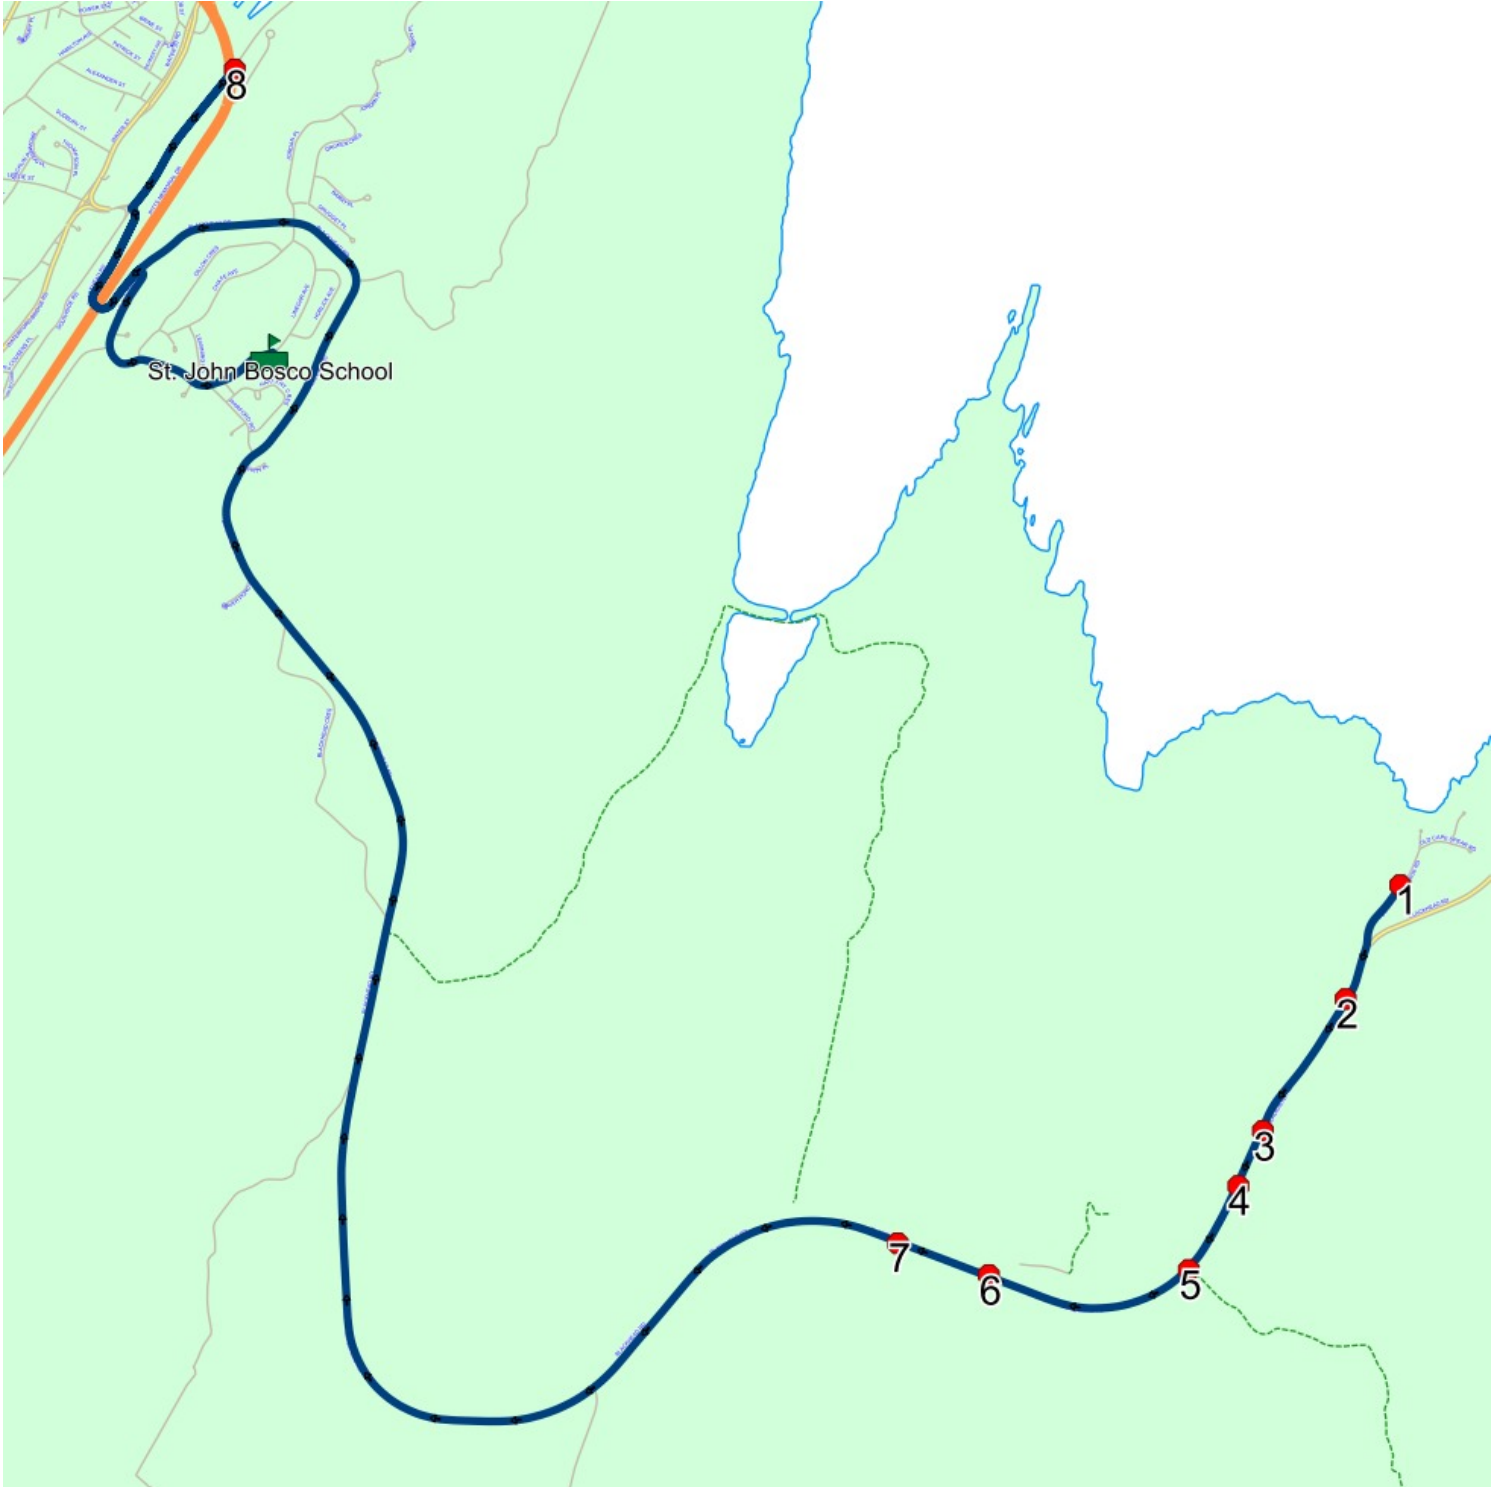

Start Time: 7:45 AM

Description:

End Time: 8:11 AM

Schools: St. John Bosco School

: 2025-06-30

#	Arrival	Departure	Description
1		7:45 AM	55 BLACKHEAD VILLAGE RD
2	7:45 AM	7:46 AM	1411 BLACKHEAD RD
3		7:47 AM	1340 BLACKHEAD RD
4		7:48 AM	1314 BLACKHEAD RD
5		7:49 AM	1254 BLACKHEAD RD; ST JOHNS; A1C
6		7:51 AM	1163 BLACKHEAD RD
7		7:52 AM	1114 BLACKHEAD RD
8		8:06 AM	257 SOUTHSIDE RD; ST JOHNS; A1E
9	8:10 AM	8:11 AM	St. John Bosco School Driveway

Route: 17-129-7 Run: 17-129-7 (AM)

Route: 17-129-7 Run: 17-129-7 (PM)

Route: 17-129-7

Operator: Executive Taxi Ltd.

Vehicle: 17-129-7

Description:

Schools: St. John Bosco School (350)

Run: 17-129-7 (PM)

Stops: 9

Start Time: 2:35 PM

Description:

End Time: 3:17 PM

Schools: St. John Bosco School

: 2025-06-30

#	Arrival	Departure	Description
1	2:35 PM	2:50 PM	St. John Bosco School Driveway
2	2:54 PM		257 SOUTHSIDE RD; ST JOHNS; A1E
3	3:09 PM		1114 BLACKHEAD RD
4	3:09 PM	3:10 PM	1163 BLACKHEAD RD
5	3:11 PM	3:12 PM	1254 BLACKHEAD RD; ST JOHNS; A1C
6	3:13 PM		1314 BLACKHEAD RD
7	3:13 PM	3:14 PM	1340 BLACKHEAD RD
8	3:15 PM	3:16 PM	1411 BLACKHEAD RD
9	3:17 PM		55 BLACKHEAD VILLAGE RD

Route: 17-129-7 Run: 17-129-7 (PM)