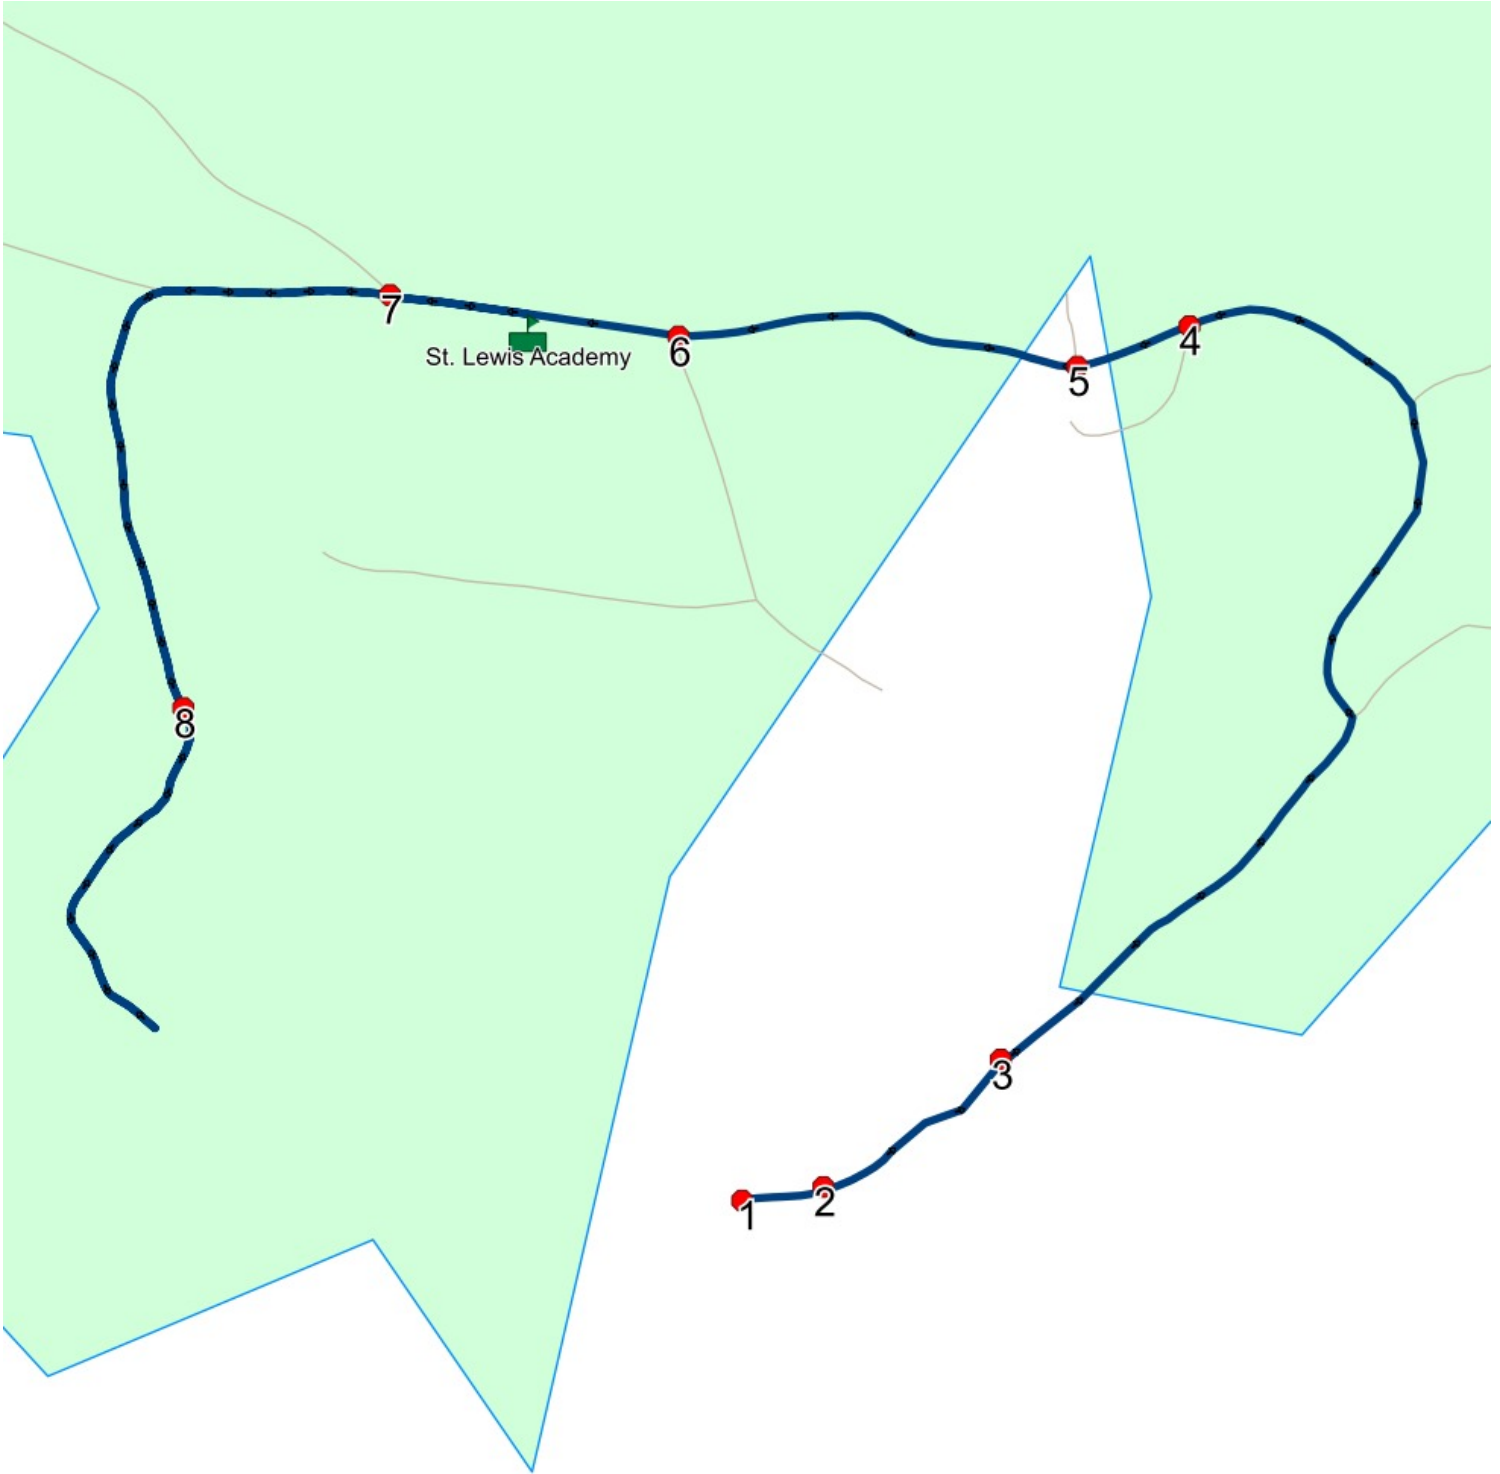

Route: 23-217-1 Run: 23-217-1 AM

Route: 23-217-1 Operator: Blank

Vehicle: 23-217-1

Description:

Schools: St. Lewis Academy (054)

Run: 23-217-1 AM

Stops: 9

Start Time: 8:12 AM

Description:

End Time: 8:31 AM

Schools: St. Lewis Academy

#	Arrival	Departure	Description
1		8:12 AM	FISHERMANS POINT RD
2		8:12 AM	10 FISHERMANS POINT RD
3		8:13 AM	34 FISHERMANS POINT RD
4		8:17 AM	MAIN RD; ST. LEWIS & HARBOURVIEW RD; ST. LEWIS
5		8:18 AM	MAIN RD; ST. LEWIS & MAIN RD; ST. LEWIS
6	8:19 AM	8:20 AM	MAIN RD; ST. LEWIS & MAIN RD; ST. LEWIS
7	8:20 AM	8:21 AM	HILLVIEW RD; ST. LEWIS & MAIN RD; ST. LEWIS
8	8:27 AM	8:28 AM	FRANKIES COVE RD
9	8:30 AM	8:31 AM	St. Lewis Academy Driveway

Route: 23-217-1 Run: 23-217-1 AM