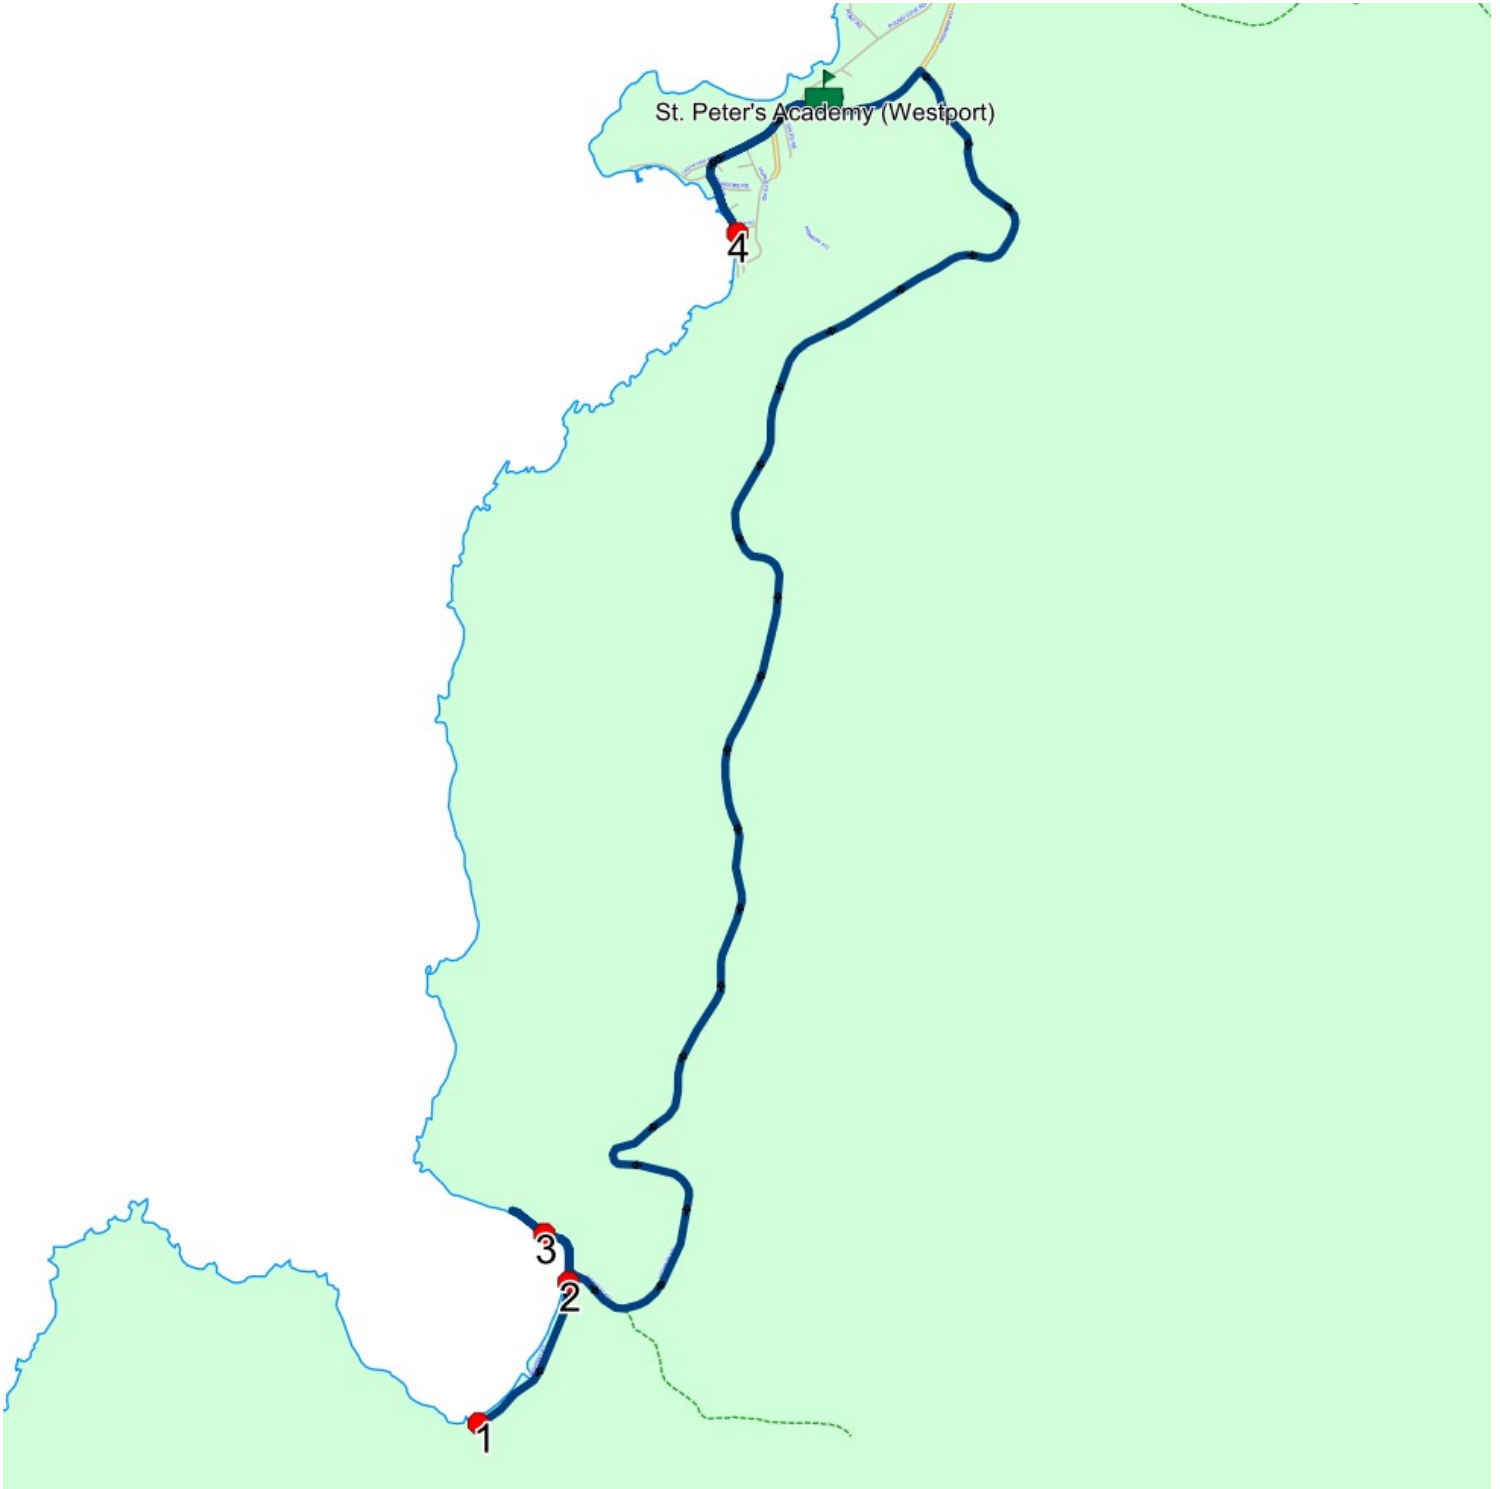

Route: 22-051-1 Run: 22-051-1 AM

Route: 22-051-1 Operator: FUTURO

Vehicle: 22-051-1

Description:

Schools: St. Peter's Academy (Westport) (174)

Run: 22-051-1 AM

Stops: 5 Schools:

Start Time: 8:00 AM

Description:

End Time: 8:21 AM

St. Peter's Academy (Westport) :
2023-06-30

#	Arrival	Departure	Description
1		8:00 AM	HIGHWAY 411
2	8:01 AM	8:02 AM	19 MAIN ST
3		8:06 AM	PURBECKS COVE
4		8:17 AM	8 MAIN RD : 2024-06-30
5	8:20 AM	8:21 AM	St. Peter's Academy Driveway : 2024-06-30

Route: 22-051-1 Run: 22-051-1 AM