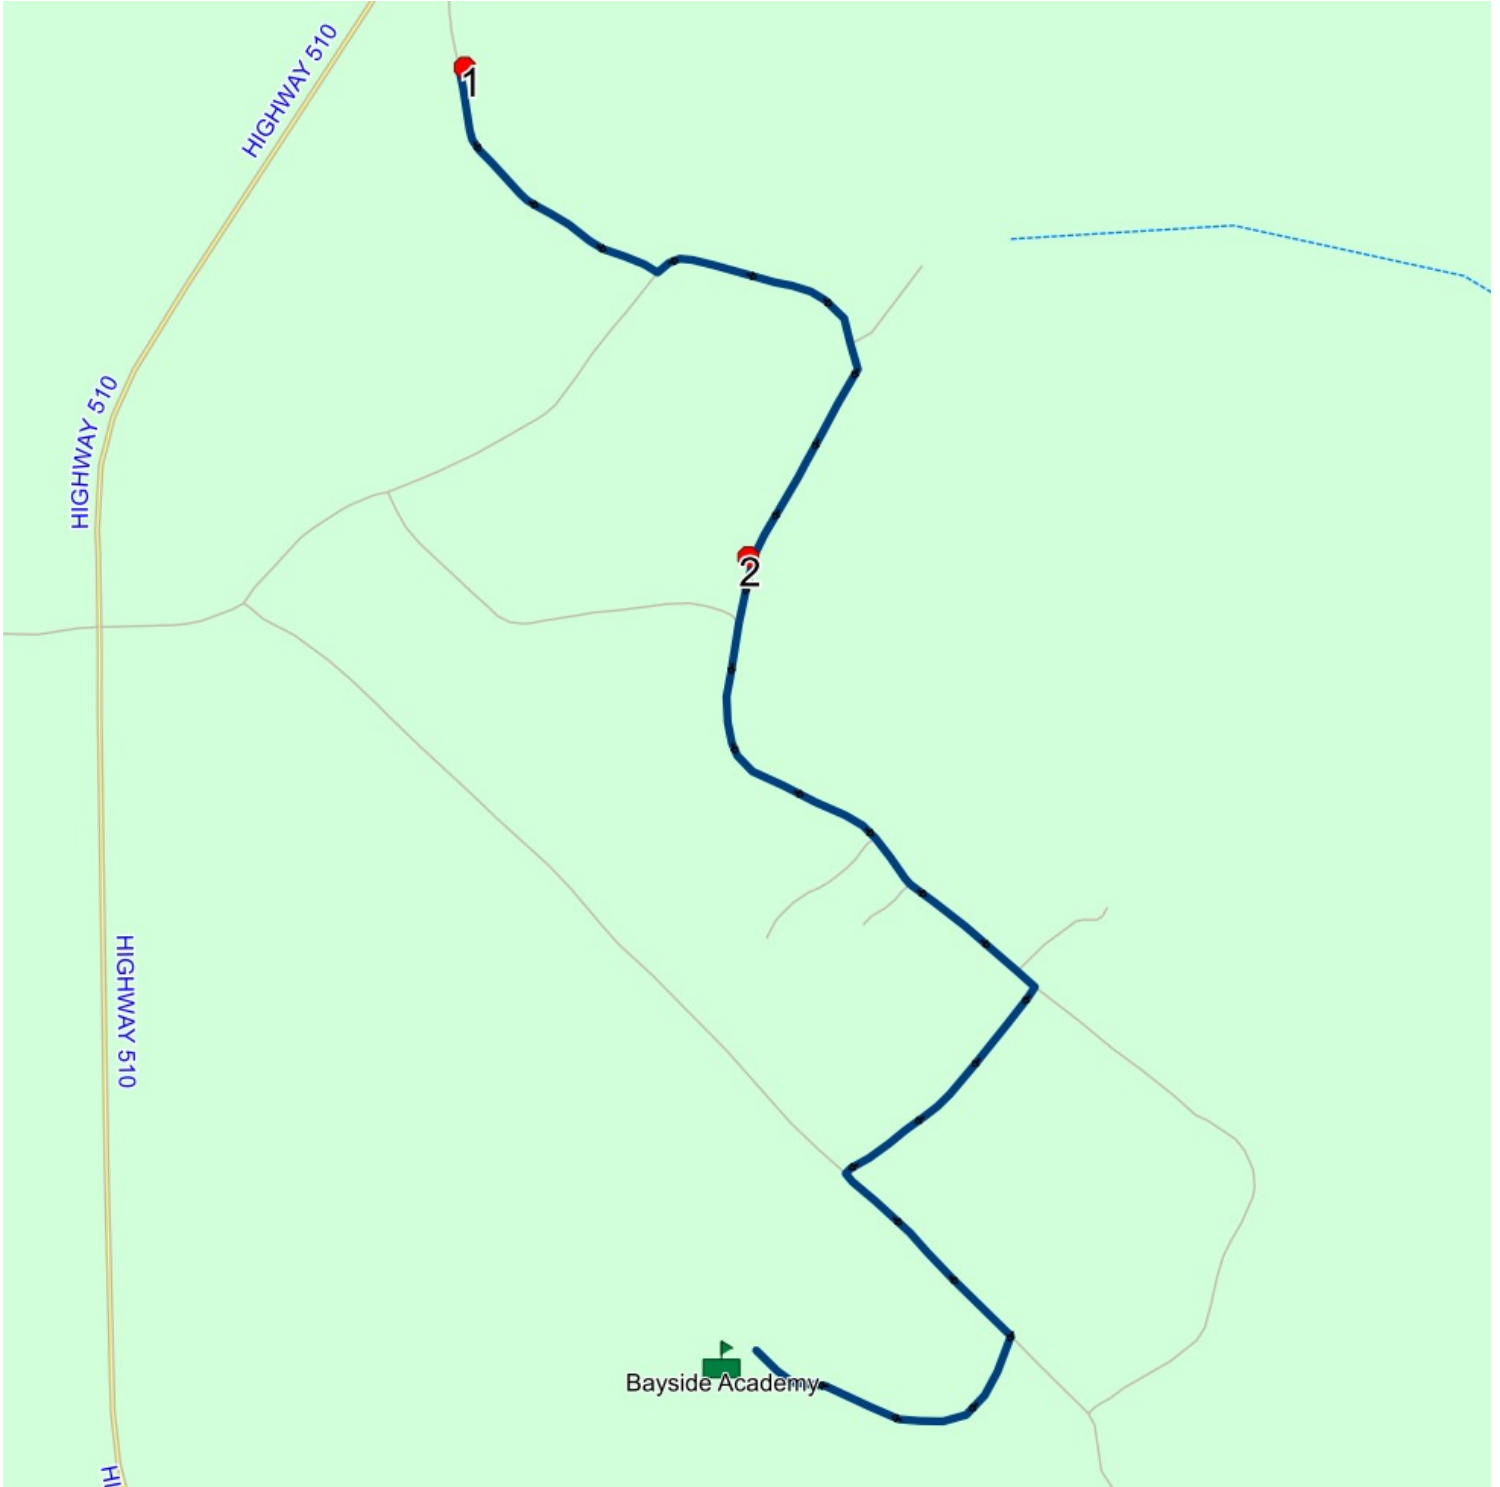

Route: 15-071-1 Run: 15-071-1 AM

Route: 15-071-1 Operator: Cyril Campbell

Vehicle: 15-071-1

Description:

Schools: Bayside Academy (046)

Run: 15-071-1 AM

Schools: Bayside

Stops: 3

Start Time: 8:19 AM

Description:

End Time: 8:26 AM

Academy : 2025-06-30

#	Arrival	Departure	Description	
1		8:19 AM	18 Notleys Drive	
2	8:21 AM	8:22 AM	100 PIONEER ST; PORT HOPE SIMPSON; A0K	: 2024-06-30
3	8:25 AM	8:26 AM	Bayside Academy Driveway	: 2024-06-30

Route: 15-071-1 Run: 15-071-1 AM