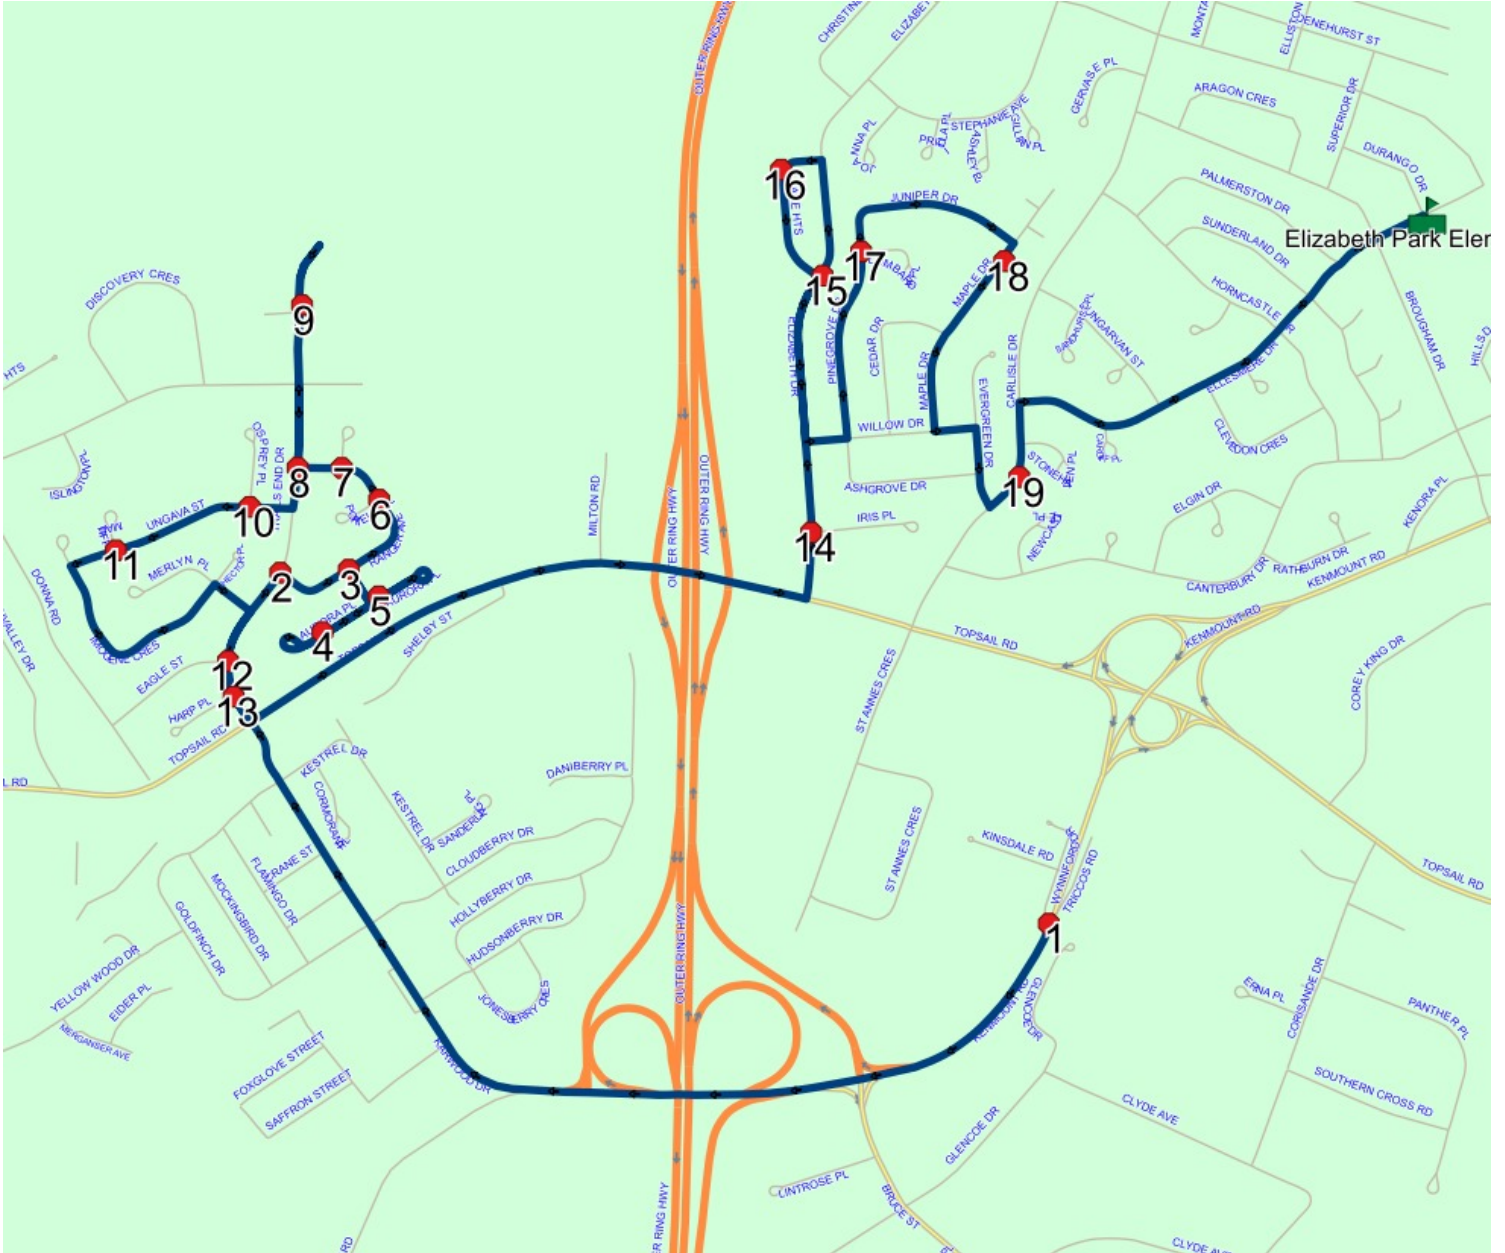

Route: 23-709-5 Run: 23-709-5 AM

Route: 23-709-5 Run: 23-709-5 PM

Route: 23-709-5 **Operator:** Dave Gulliver Cabs Ltd (Interim)
Vehicle: 23-709-5
Description:
Schools: Elizabeth Park Elementary (952)

Run: 23-709-5 PM **Description:**
Stops: 20 **Start Time:** 2:20 PM **End Time:** 3:09 PM (49 min)
Schools: Elizabeth Park Elementary
Retire: 2023-06-30

#	Arrival	Departure	Description
1	2:20 PM	2:35 PM	Elizabeth Park Elementary Driveway
2	2:37 PM		COURTESY STOP/FAMILY RESPONSIBILITY ZONE 32 CARLISLE DR
3	2:38 PM	2:39 PM	#40 Maple Drive
4	2:40 PM	2:41 PM	JUNIPER DR & LOMBARDY PL
5	2:43 PM		#31 Jane Hts
6	2:44 PM		#61 Elizabeth Dr
7	2:45 PM		Elizabeth Drive @ Iris Place
8	2:47 PM	2:48 PM	Trails End Dr @ Harp Pl
9	2:48 PM		Trails Endd Dr @ Eagle St
10	2:49 PM		#25 Trails End Dr
11	2:50 PM		Ranger Ave @ Aurora Pl
12	2:51 PM	2:52 PM	#7 Aurora Pl
13	2:53 PM		#36 Aurora Pl
14	2:55 PM		Ranger Ave @ Porteus Pl
15	2:56 PM		Ranger Ave @ Carrisbrooke Pl
16	2:56 PM	2:57 PM	#43 Trails End Dr
17	2:58 PM		#78 Trails End Dr
18	3:01 PM	3:02 PM	Ungava St @ Osprey Pl
19	3:02 PM	3:03 PM	Ungava St @ Mastiff Pl
20	3:08 PM	3:09 PM	KENMOUNT RD & WYNNFORD DR (THE RUG ROOM)

Route: 23-709-5 Run: 23-709-5 PM