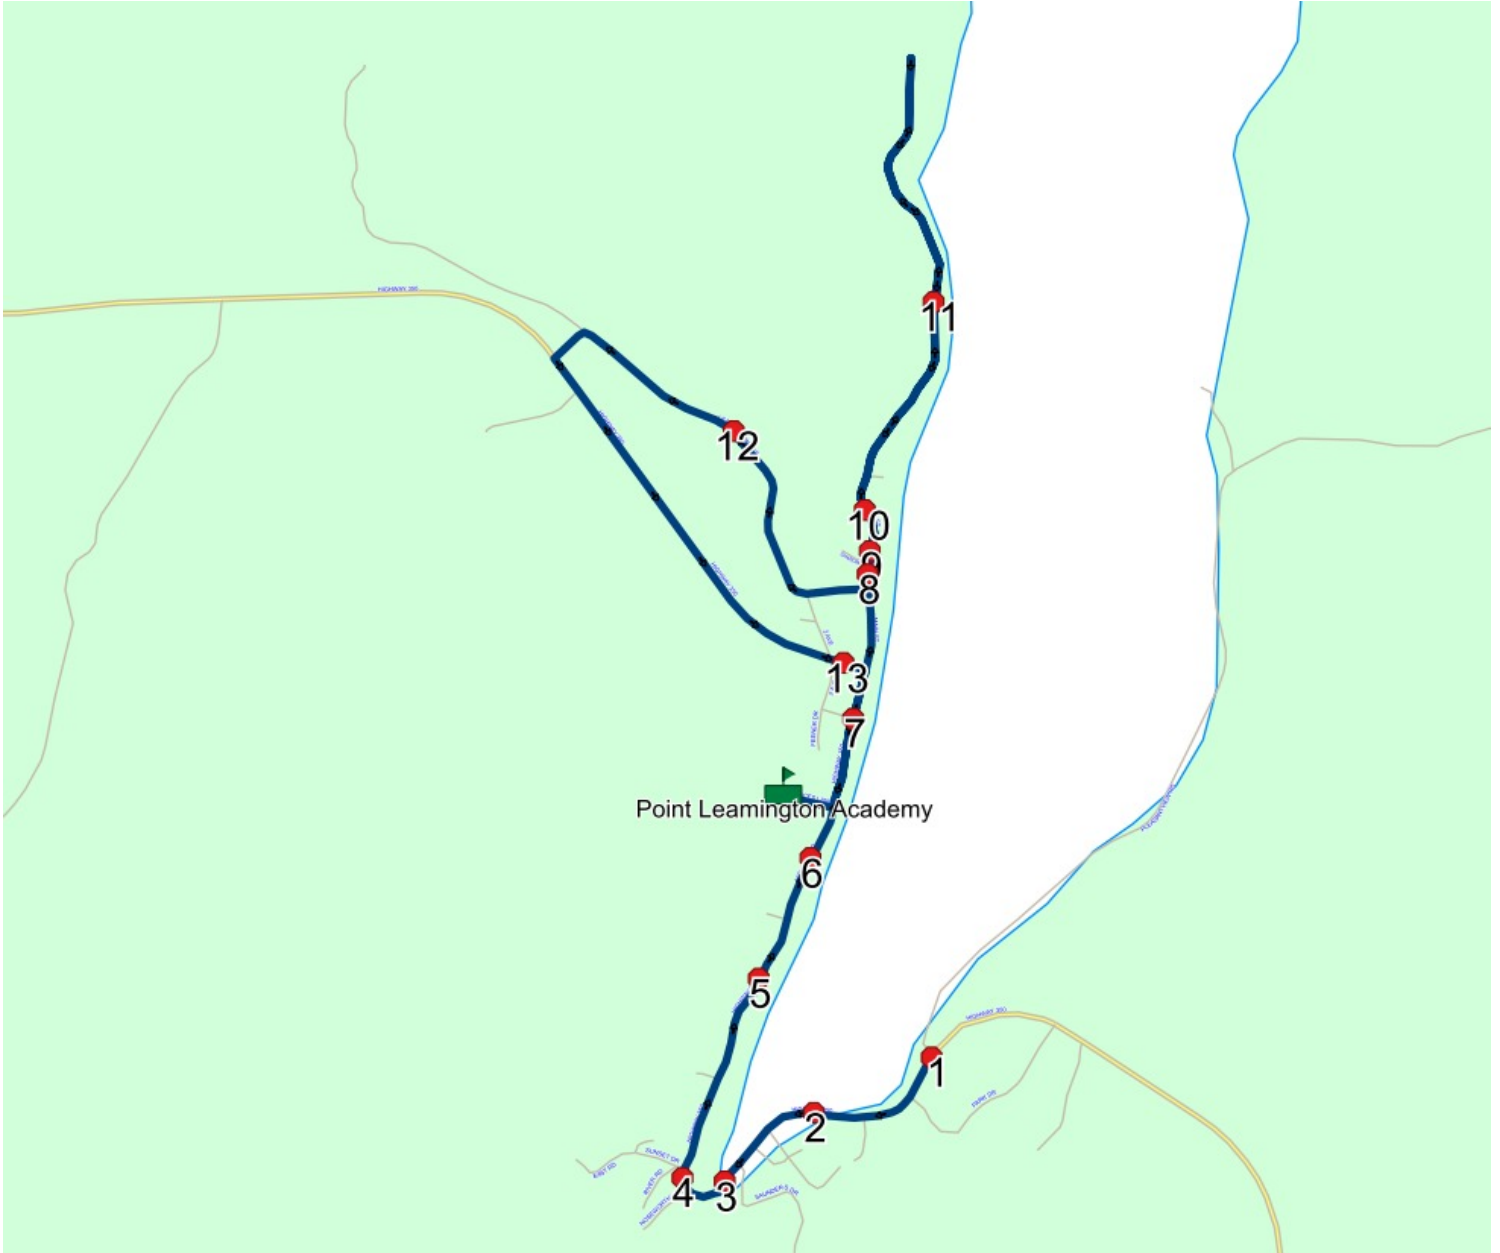

## Route: LP 30 Run: PLA 30 AM

Route: LP 30 Operator: NLESD (Lewisporte)  
 Vehicle: 358-18  
 Description:  
 Schools: Point Leamington Academy (163)

Run: PLA 30 AM Description:  
 Stops: 14 Start Time: 8:10 AM End Time: 8:31 AM (21 min) Distance: 10.59 km  
 Schools: Point Leamington Academy

Route: LP 30 Run: PLA 30 AM

## Route: LP 30 Run: PLA 30 PM

**Route:** LP 30 **Operator:** NLESD (Lewisporte)  
**Vehicle:** 358-18  
**Description:**  
**Schools:** Point Leamington Academy (163)

**Run:** PLA 30 PM **Stops:** 14 **Start Time:** 3:00 PM **Description:** **End Time:** 3:36 PM (36 min) **Distance:** 10.73 km  
**Schools:** Point Leamington Academy

#	Arrival	Departure	Description
1	3:00 PM	3:15 PM	Point Leamington Academy
2	3:43 PM		19 MAIN ST, GLOVER'S HARBOUR
3	4:01 PM		19 HIGHWAY 350
4	4:02 PM		23 HIGHWAY 350
5	4:02 PM		37 HIGHWAY 350
6	4:03 PM		72 HIGHWAY 350
7	4:04 PM		95 HIGHWAY 350
8	4:04 PM		100 HIGHWAY 350
9	4:05 PM		130 HIGHWAY 350
10	4:05 PM	4:06 PM	134 HIGHWAY 350
11	4:08 PM		220 HIGHWAY 350
12	4:09 PM	4:10 PM	246 HIGHWAY 350
13	4:10 PM		254 HIGHWAY 350