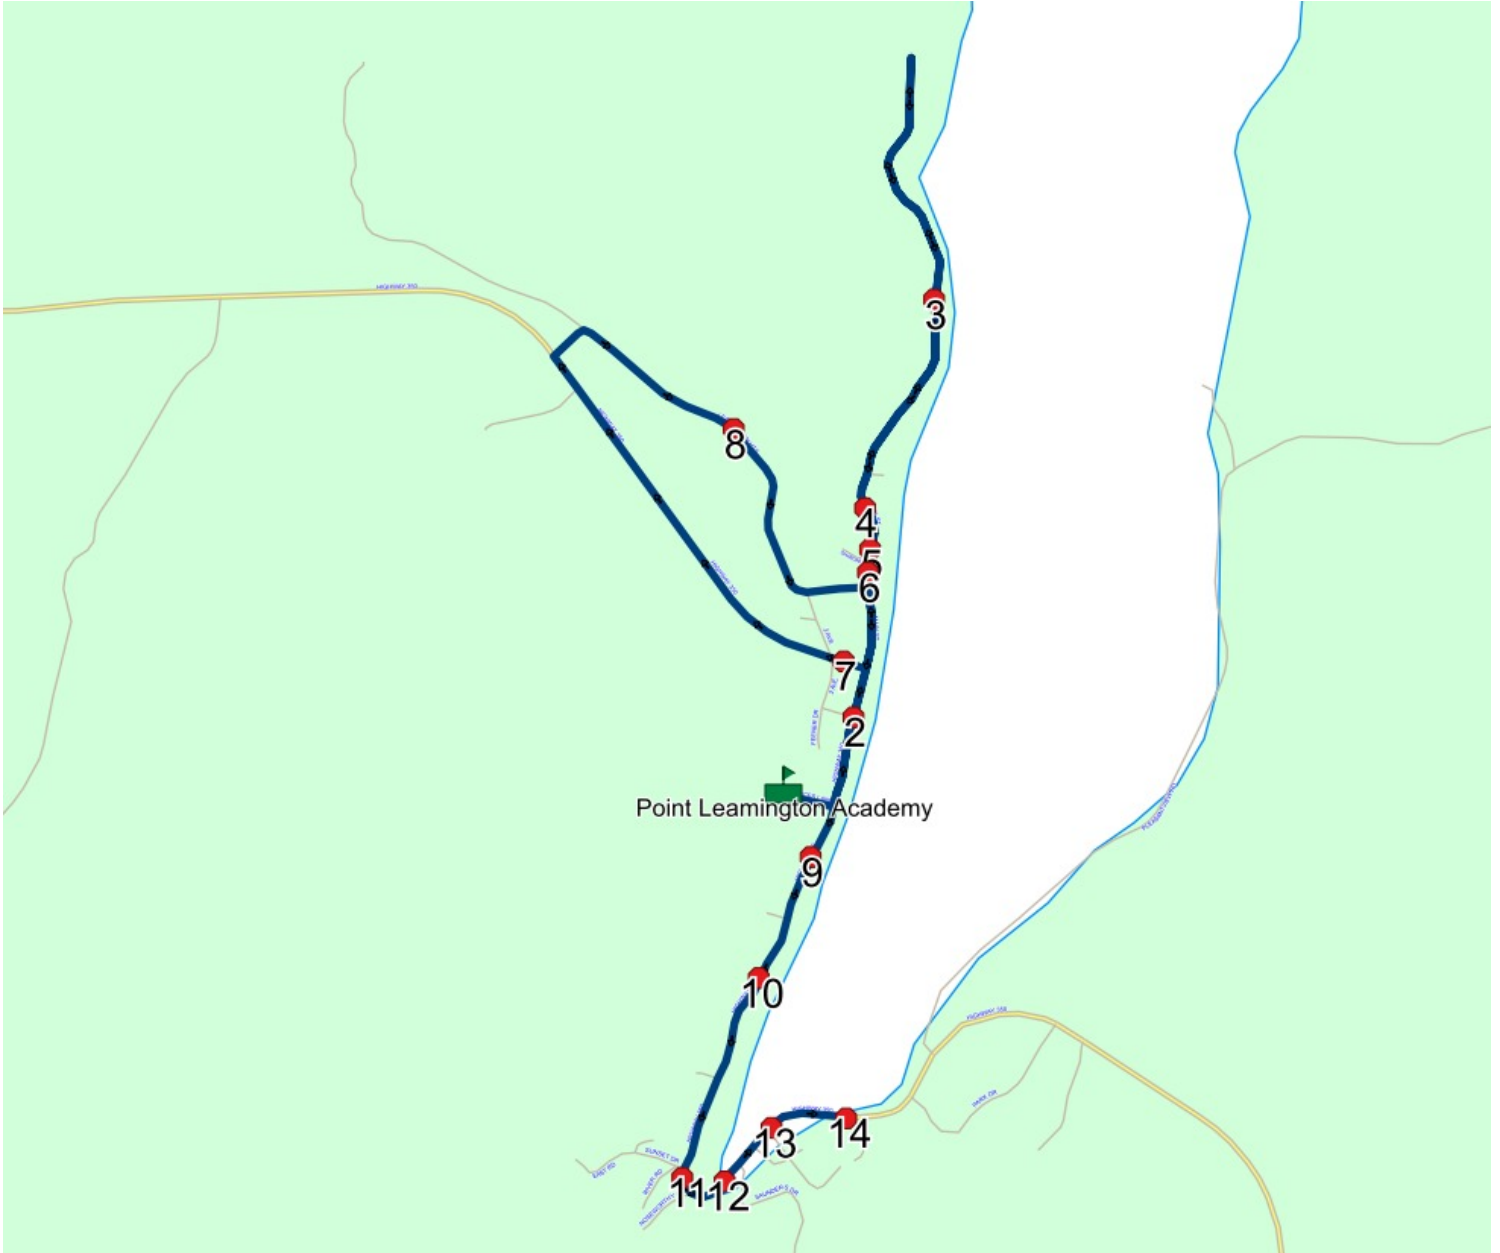

Route: LP 30 Run: PLA 30 AM

## Route: LP 30 Run: PLA 30 PM

**Route:** LP 30 **Operator:** NLESD (Lewisporte)  
**Vehicle:** 358-18  
**Description:**  
**Schools:** Point Leamington Academy (163)

**Run:** PLA 30 PM **Stops:** 14 **Start Time:** 3:00 PM **Description:** **End Time:** 3:36 PM (36 min) **Distance:** 10.73 km  
**Schools:** Point Leamington Academy

Route: LP 30 Run: PLA 30 PM

#	Arrival	Departure	Description
1	3:00 PM	3:15 PM	Point Leamington Academy
2	3:43 PM		19 MAIN ST, GLOVER'S HARBOUR
3	4:01 PM		19 HIGHWAY 350
4	4:02 PM		23 HIGHWAY 350
5	4:02 PM		37 HIGHWAY 350
6	4:03 PM		72 HIGHWAY 350
7	4:04 PM		95 HIGHWAY 350
8	4:04 PM		100 HIGHWAY 350
9	4:05 PM		130 HIGHWAY 350
10	4:05 PM	4:06 PM	134 HIGHWAY 350
11	4:08 PM		220 HIGHWAY 350
12	4:09 PM	4:10 PM	246 HIGHWAY 350
13	4:10 PM		254 HIGHWAY 350