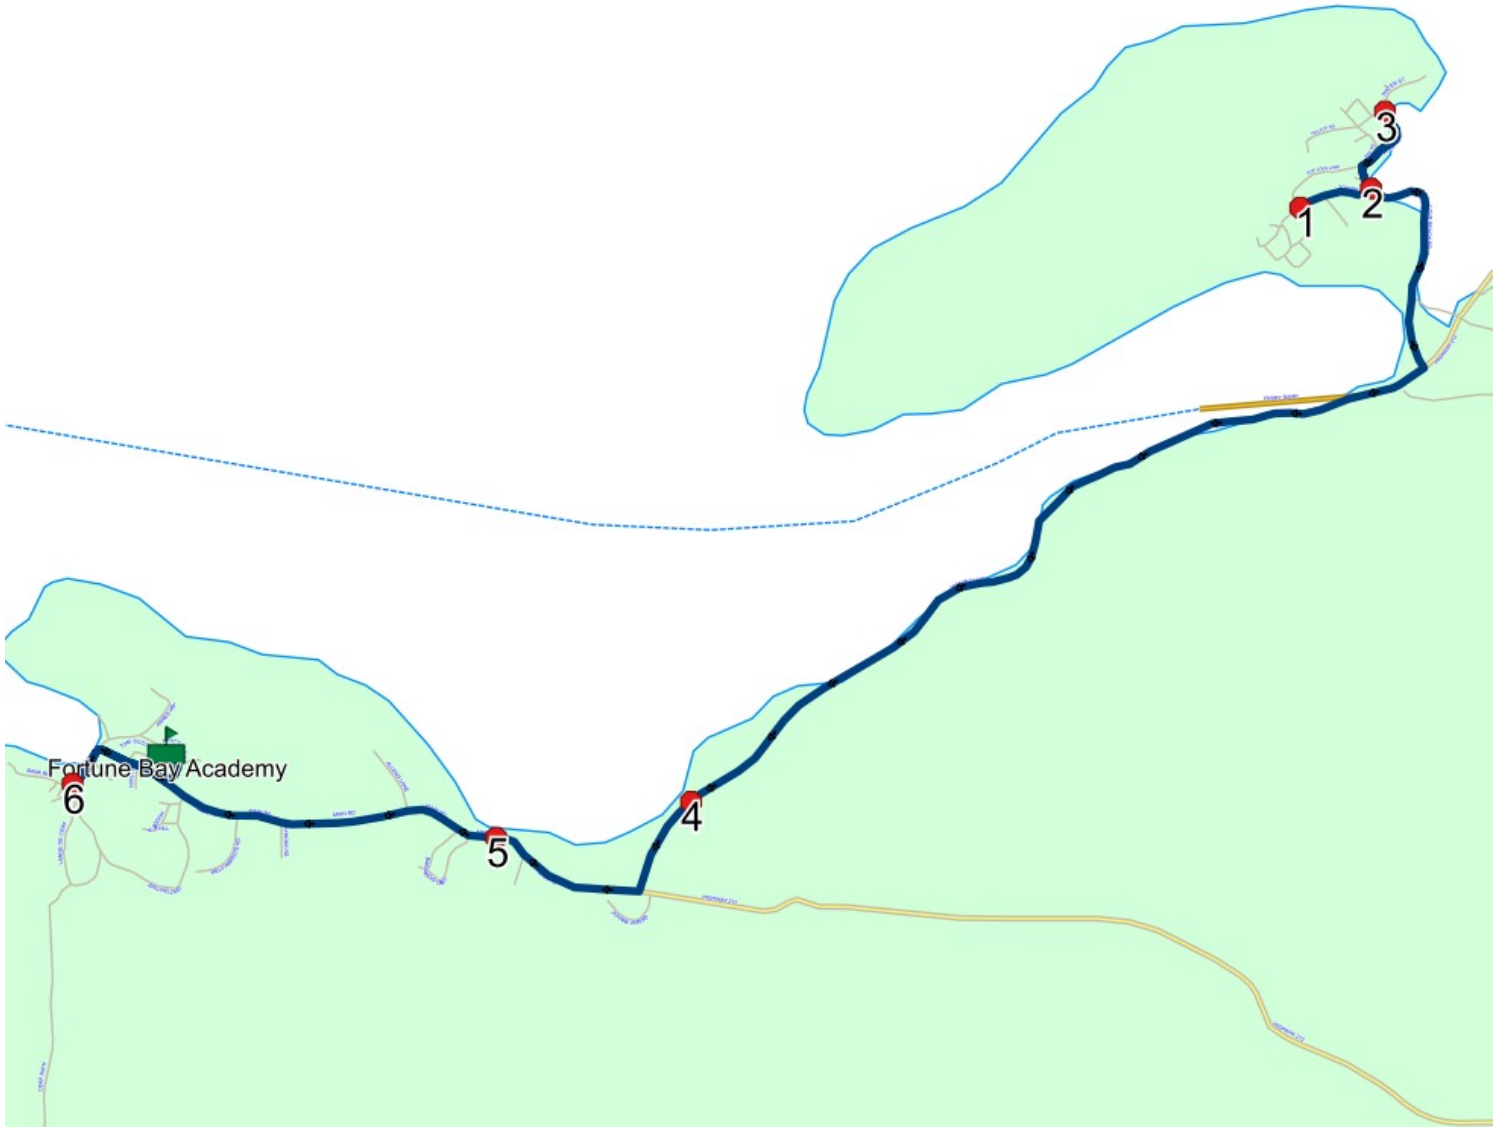

Route: BP 03 Run: FBA 03 PM

#	Arrival	Departure	Description
1	8:08 AM	8:09 AM	MAIN ST & TOP RD
2	8:09 AM	8:10 AM	WOOL WAGON
3	8:11 AM	8:12 AM	MAILBOXES
4		8:21 AM	BARRY HODDERS PIT - JACQUES FONTAINE
5	8:23 AM	8:24 AM	ST PAULS CHURCH
6		8:28 AM	BEACH RD - BOAT LAUNCH - FRZ COURTESY STOP <span style="float: right;">New: 2022-10-12</span>
7	8:30 AM	8:31 AM	Fortune Bay Academy Driveway

Route: BP 04 Run: FBA 04 AM

Route: BP 04 Run: FBA 04 PM