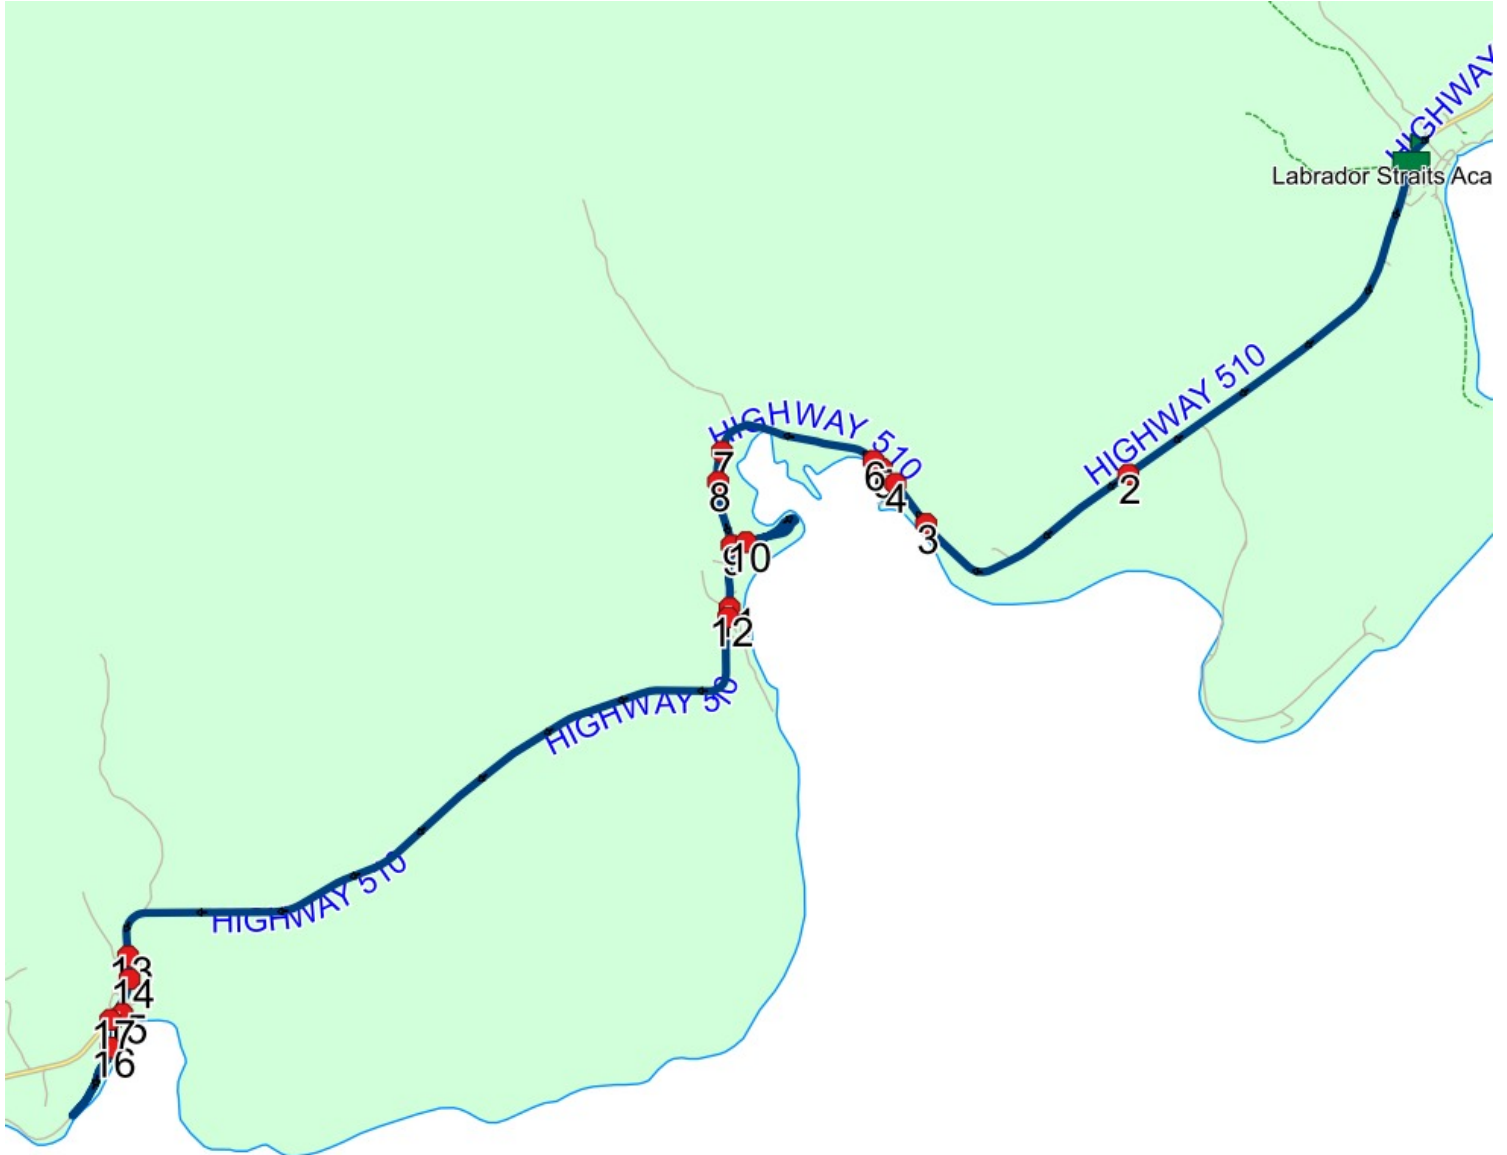

Route: 15-067-1 Run: 15-067-1 PM

Route: 15-067-1

Operator: TMN Busing Ltd

Vehicle: 15-067-1

Description:

Schools: Labrador Straits Academy (487)

Run: 15-067-1 PM

Stops: 17

Start Time: 2:55 PM

Description:

End Time: 3:56 PM (61 min)

Distance: 29.21 km

Schools: Labrador Straits Academy

#	Arrival	Departure	Description
1	2:55 PM	3:10 PM	Labrador Straits Academy Driveway
2	3:16 PM		102 ENGLISH POINT RD; FORTEAU; A0K
3	3:19 PM	3:20 PM	63 ENGLISH POINT RD
4	3:21 PM		ENGLISH POINT RD & SPRUCE AVE
5	3:21 PM	3:22 PM	HIGHWAY 510 & WATER ST
6	3:22 PM	3:23 PM	HIGHWAY 510 & BOATS COVE BROOK ST
7	3:25 PM		84 HIGHWAY 510
8	3:26 PM		76 HIGHWAY 510
9	3:26 PM	3:27 PM	HIGHWAY 510 & BUCKLES POINT RD
10	3:28 PM	3:29 PM	BUCKLES POINT RD & PHILLIPS DR
11	3:33 PM	3:34 PM	HIGHWAY 510 & SESAME ST
12	3:34 PM	3:35 PM	HIGHWAY 510 & HARBOUR DR
13	3:44 PM	3:45 PM	HIGHWAY 510 & HILLSIDE DR
14	3:45 PM	3:46 PM	HIGHWAY 510 & PLEASANT ST
15	3:47 PM		OCEANVIEW DR & LODGE RD
16	3:49 PM		20 OCEANVIEW DR
17	3:56 PM		HIGHWAY 510

Route: 15-067-1 Run: 15-067-1 PM