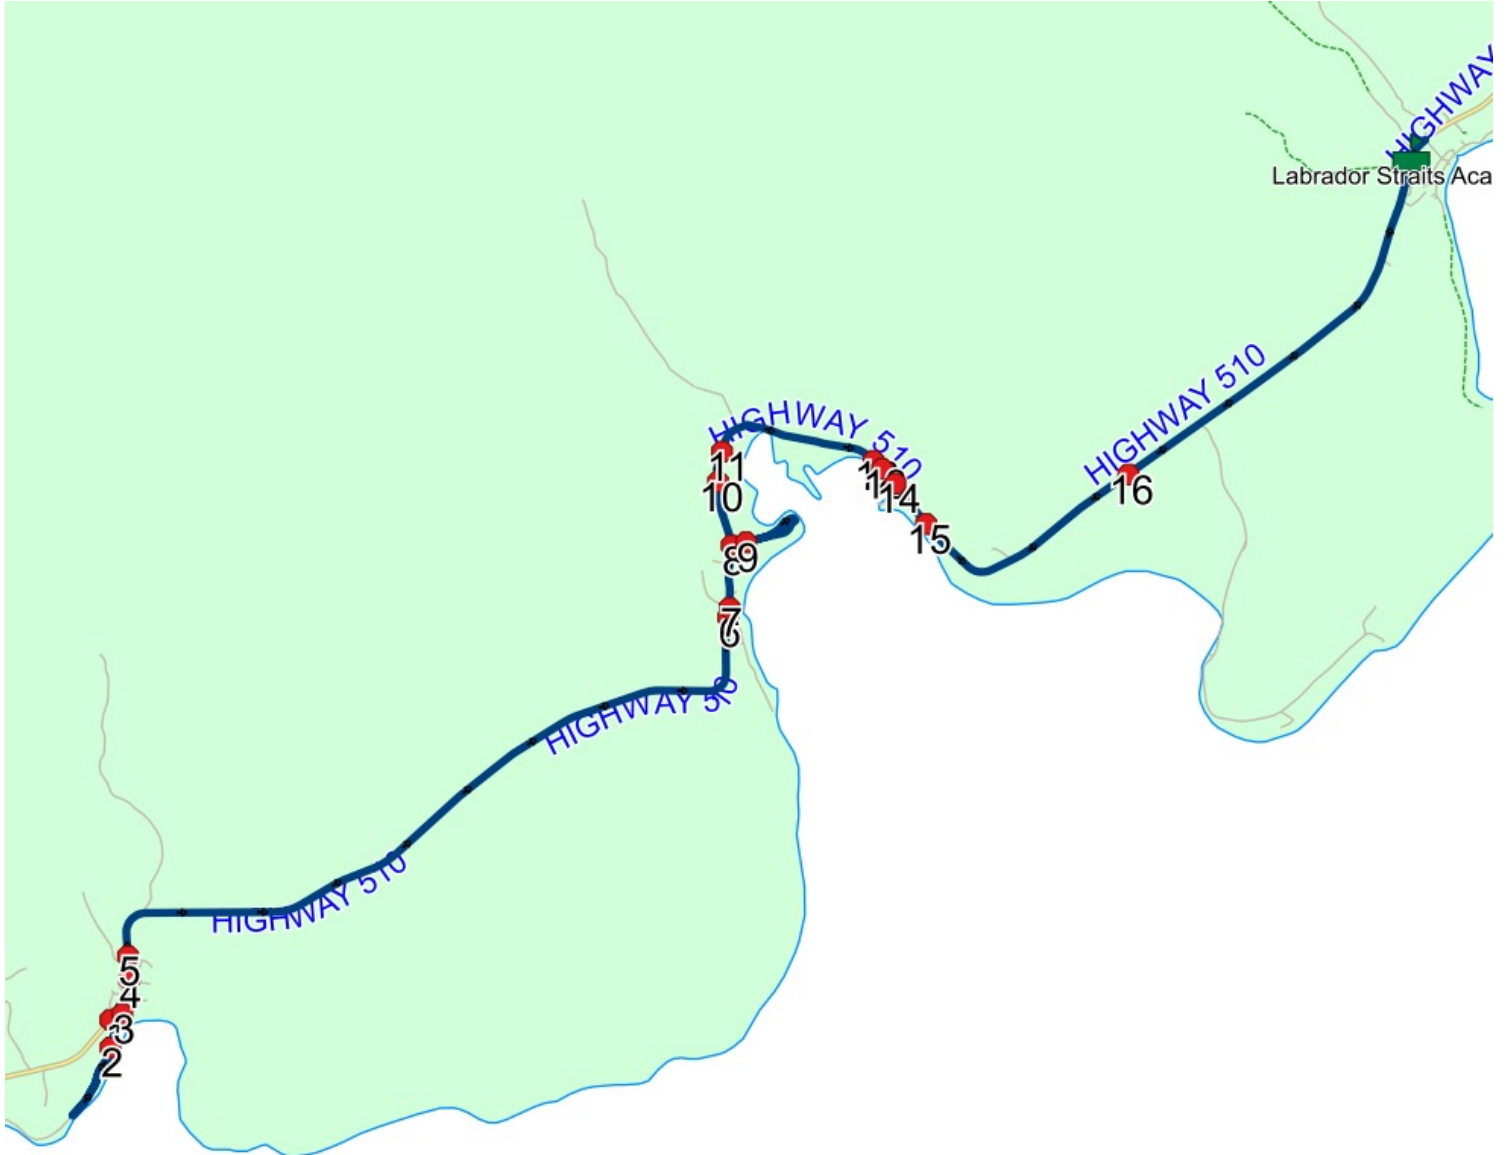

Route: 15-067-1 Run: 15-067-1 AM

Route: 15-067-1 Operator: TMN Busing Ltd

Vehicle: 15-067-1

Description:

Schools: Labrador Straits Academy (487)

Run: 15-067-1 AM

Stops: 17

Start Time: 7:42 AM

Description:

End Time: 8:27 AM (45 min)

Distance: 29.21 km

Schools: Labrador Straits Academy

#	Arrival	Departure	Description
1		7:42 AM	HIGHWAY 510
2	7:48 AM	7:49 AM	20 OCEANVIEW DR
3		7:50 AM	OCEANVIEW DR & LODGE RD
4	7:51 AM	7:52 AM	HIGHWAY 510 & PLEASANT ST
5	7:52 AM	7:53 AM	HIGHWAY 510 & HILLSIDE DR
6	8:02 AM	8:03 AM	HIGHWAY 510 & HARBOUR DR
7		8:03 AM	HIGHWAY 510 & SESAME ST
8	8:04 AM	8:05 AM	HIGHWAY 510 & BUCKLES POINT RD
9	8:05 AM	8:06 AM	BUCKLES POINT RD & PHILLIPS DR
10		8:10 AM	76 HIGHWAY 510
11		8:11 AM	84 HIGHWAY 510
12	8:13 AM	8:14 AM	HIGHWAY 510 & BOATS COVE BROOK ST
13		8:14 AM	HIGHWAY 510 & WATER ST
14	8:14 AM	8:15 AM	ENGLISH POINT RD & SPRUCE AVE
15	8:15 AM	8:16 AM	63 ENGLISH POINT RD
16		8:19 AM	102 ENGLISH POINT RD; FORTEAU; A0K
17	8:25 AM	8:27 AM	Labrador Straits Academy Driveway

Route: 15-067-1 Run: 15-067-1 AM