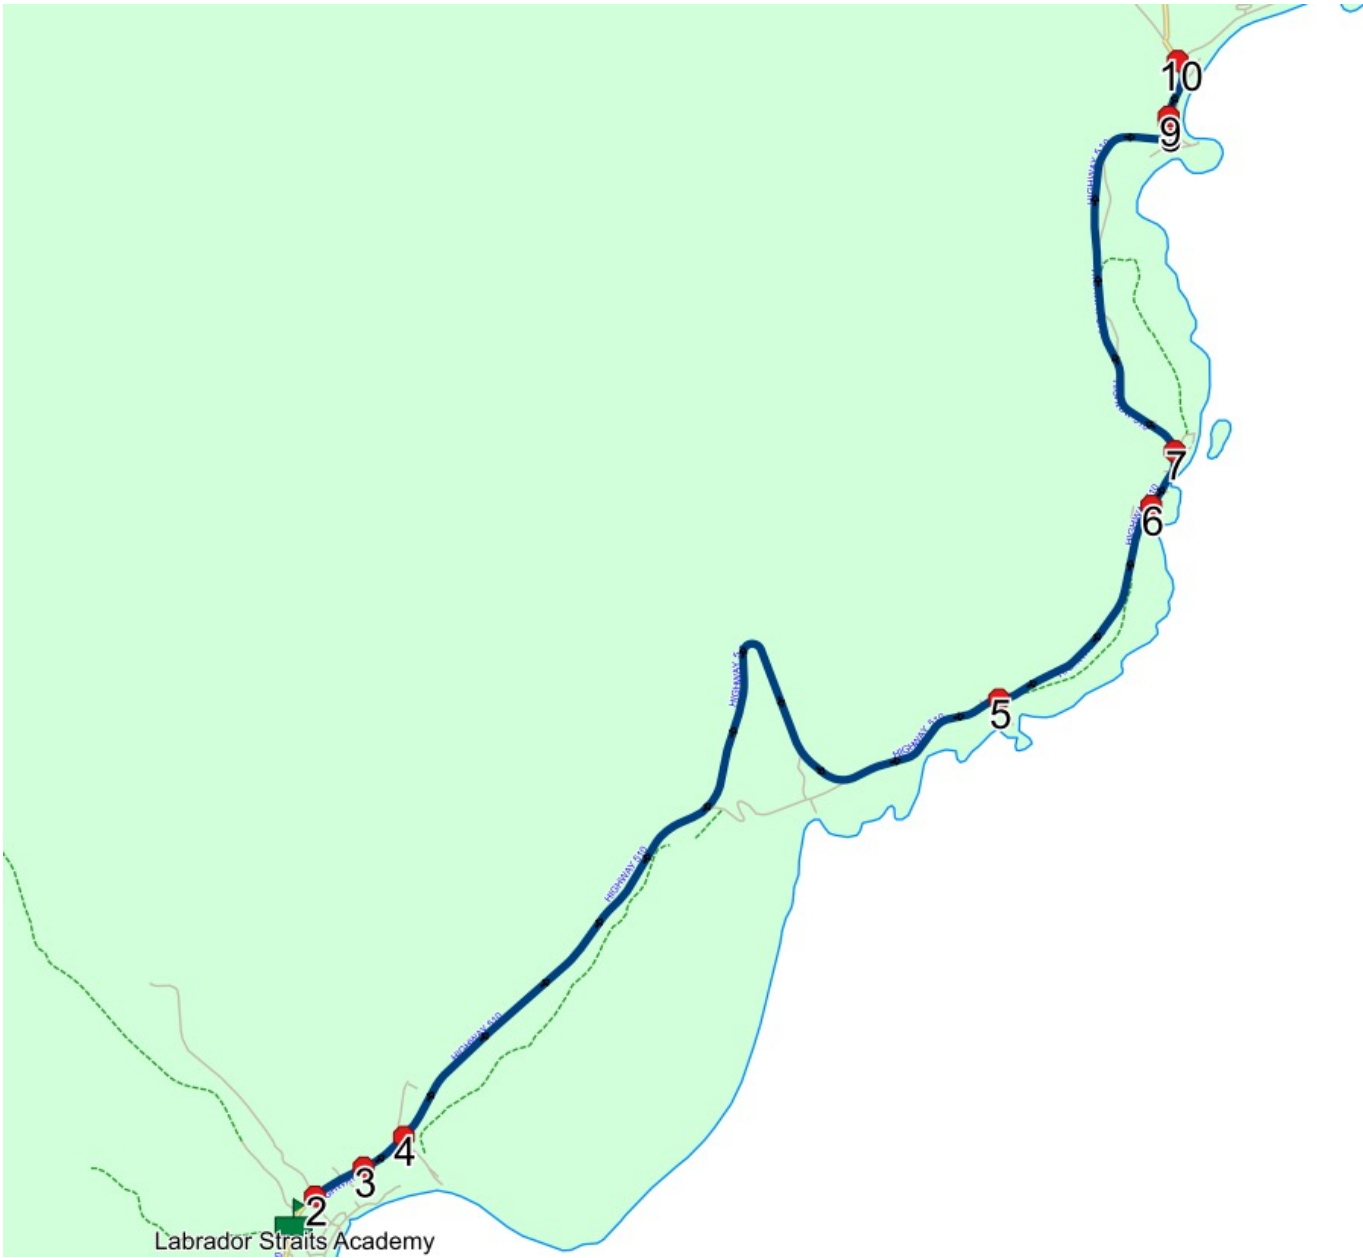

Stops: 10

Start Time: 2:55 PM

Description:

End Time: 3:34 PM (39 min)

Schools: Labrador Straits Academy

#	Arrival	Departure	Description
1	2:55 PM	3:10 PM	Labrador Straits Academy Driveway
2	3:10 PM		COURTESY STOP/FAMILY RESPONSIBILITY ZONE POST OFFICE Effective: 2023-01-18
3	3:11 PM		87 HIGHWAY 510; LANSE-AU-LOUP; AOK
4	3:12 PM		HIGHWAY 510 & HILLSIDE DR
5	3:22 PM	3:23 PM	CAPSTAN ISLAND
6	3:26 PM		209 HIGHWAY 510
7	3:27 PM		HIGHWAY 510 & MCDONALD DR
8	3:32 PM		PINWARE
9	3:32 PM	3:33 PM	1 HIGHWAY 510
10	3:34 PM		HIGHWAY 510

Route: 15-067-2 Run: 15-067-2 PM

Route: 21-104-1 Run: 21-104-1 AM

Route: 21-104-1 **Operator:** Northern Tire & Automotive
Vehicle: 21-104-1
Description:
Schools: Labrador Straits Academy (487)

Run: 21-104-1 AM **Description:**
Stops: 2 **Start Time:** 8:12 AM **End Time:** 8:31 AM (18 min)
Schools: Labrador Straits Academy
Current: 2022-06-30

#	Arrival	Departure	Description
1		7:22 AM	
2	7:26 AM	7:27 AM	21 MAIN HIGHWAY
3	7:27 AM	7:28 AM	Red Bay
4		7:29 AM	80 MAIN HIGHWAY
5		7:30 AM	121 MAIN HIGHWAY
6		7:31 AM	143 MAIN HIGHWAY
7	8:25 AM	8:26 AM	Labrador Straits Academy Driveway

#	Arrival	Departure	Description
1	3:09 PM	3:10 PM	Labrador Straits Academy Driveway
2	4:04 PM		143 MAIN HIGHWAY
3	4:05 PM		121 MAIN HIGHWAY
4	4:07 PM		80 MAIN HIGHWAY
5	4:08 PM		Red Bay
6	4:09 PM		21 MAIN HIGHWAY
7	4:13 PM		