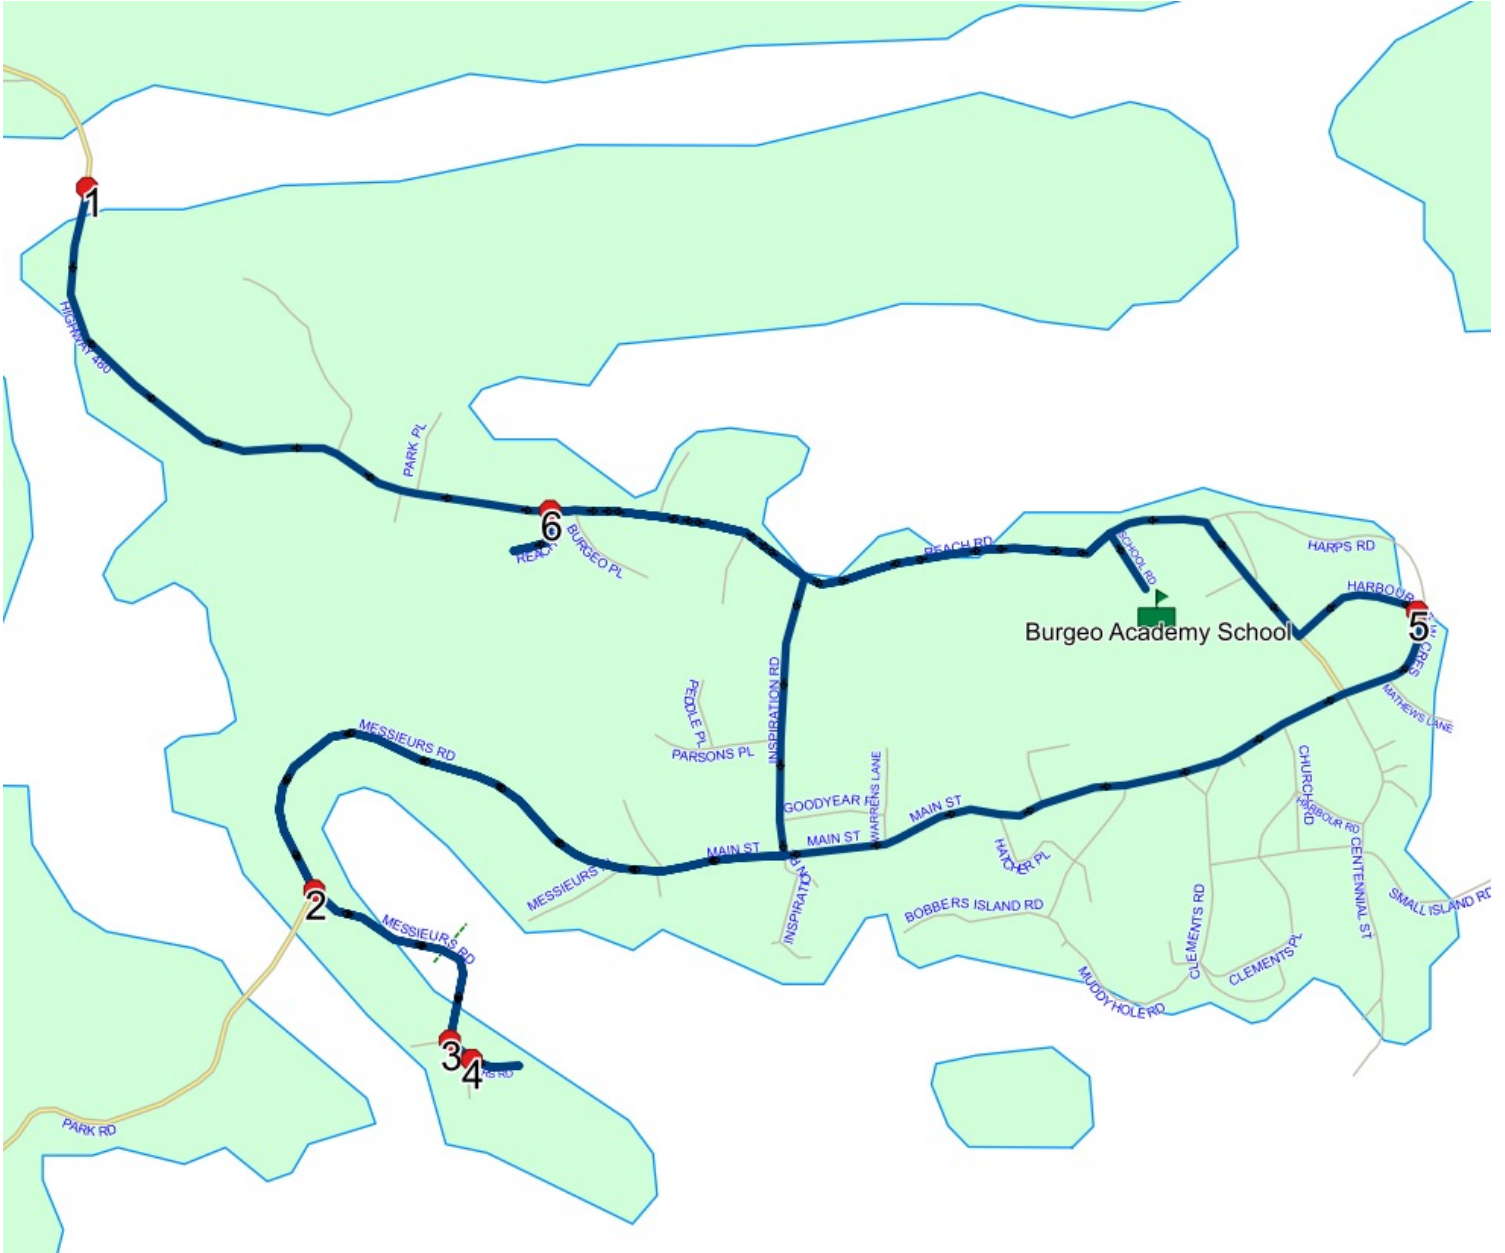

Route: 16-040-1 Run: 16-040-1 AM

Route: 16-040-1 **Operator:** Gateway Buslines Ltd.

Vehicle: 16-040-1

Description:

Schools: Burgeo Academy School (091)

Run: 16-040-1 AM

Stops: 7

Start Time: 8:09 AM

Description:

End Time: 8:31 AM (22 min)

Schools: Burgeo Academy School

#	Arrival	Departure	Description
1		8:09 AM	HIGHWAY 480
2		8:13 AM	MESSIEURS RD & PARK RD
3	8:14 AM	8:15 AM	MESSIEURS RD & SPENCERS RD
4		8:15 AM	SPENCERS RD & SPENCERS RD
5		8:22 AM	26 HARBOUR VIEW CRES Retire: 2023-06-30
6		8:25 AM	COURTESY STOP/FAMILY RESPONSIBILITY ZONE SHARONS DINER Effective: 2023-01-11
7	8:30 AM	8:31 AM	Burgeo Academy School Driveway

Route: 16-040-1 Run: 16-040-1 AM