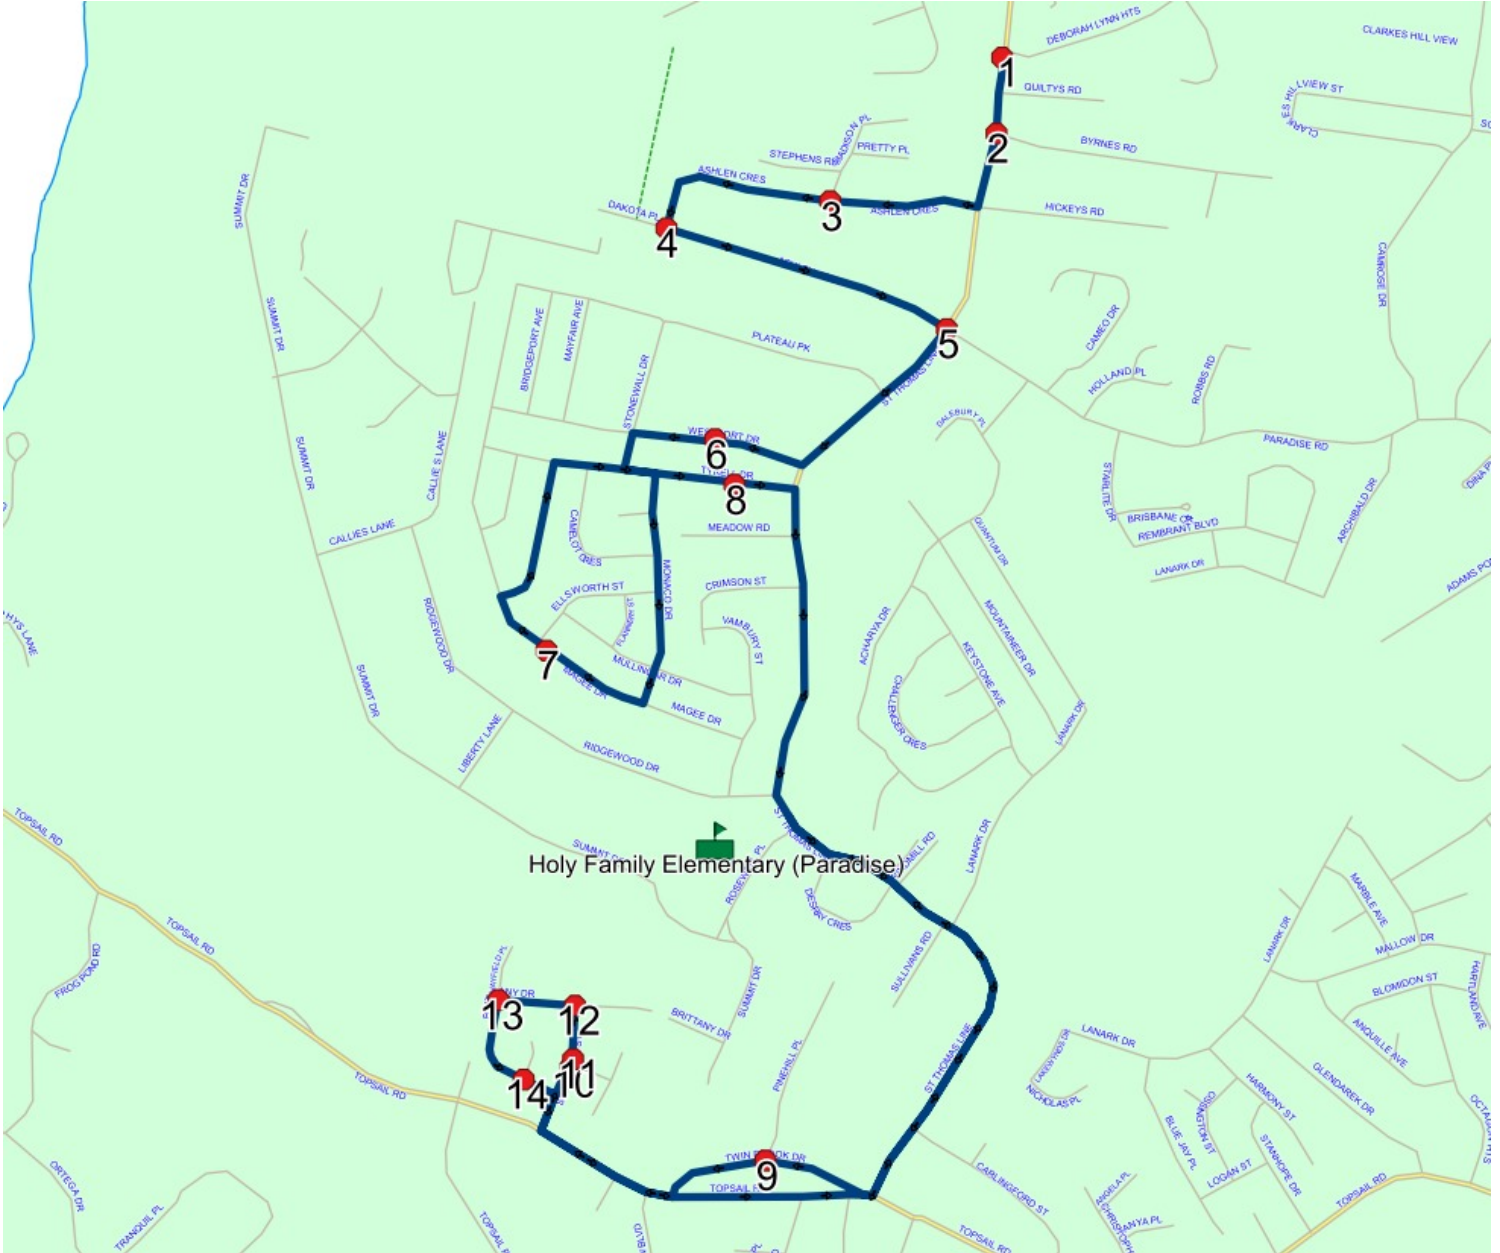

Stops: 15 Schools: Holy

Start Time: 8:14 AM

Description:

End Time: 8:42 AM (28 min)

Family Elementary (Paradise) Retire:

2022-06-30

#	Arrival	Departure	Description	
1	8:14 AM	8:15 AM	255 ST THOMAS LINE	
2		8:15 AM	ST THOMAS LINE & BYRNES RD	
3	8:16 AM	8:17 AM	ASHLEN CRES & MADISON PL	
4	8:17 AM	8:18 AM	ASHLEN CRES & DAKOTA PL	
5		8:19 AM	ST THOMAS LINE & PARADISE RD	
6	8:20 AM	8:21 AM	22 WESTPORT DR	Retire: 2024-06-30
7	8:23 AM	8:24 AM	57 MAGEE DR; PARADISE; A1L	Retire: 2023-06-30
8	8:25 AM	8:26 AM	13 TYRELL DR	Retire: 2024-06-30
9		8:30 AM	Twin Brooks Dr @ Pinehill PI	
10		8:32 AM	14 SEDGEWICK ST	
11	8:32 AM	8:33 AM	16 SEDGEWICK ST	Retire: 2024-06-30
12		8:33 AM	Sedgewick St @ Brittany Dr	
13	8:34 AM	8:35 AM	Brittany Dr @ Hayfield PI	
14		8:36 AM	Brittany Dr @ Ladywell PI	
15	8:40 AM	8:42 AM	Holy Family Elementary (Paradise)	

Route: 17-130-13 Run: 17-130-13B (AM)

Route: 17-130-13 Run: 17-130-13B (PM)

Route: 17-130-13

Operator: Executive Taxi Ltd.

Vehicle: 17-130-13

Description:

Schools: Holy Family Elementary (Paradise) (318)

Run: 17-130-13B (PM)

Description:

Stops: 15 **Schools:** Holy

Start Time: 3:00 PM

End Time: 3:42 PM (42 min)

Family Elementary (Paradise) **Retire:**

2022-06-30

#	Arrival	Departure	Description
1	3:00 PM	3:15 PM	Holy Family Elementary (Paradise)
2	3:18 PM		Twin Brooks Dr @ Pinehill PI
3	3:19 PM	3:20 PM	14 SEDGEWICK ST
4	3:20 PM		16 SEDGEWICK ST Retire: 2024-06-30
5	3:20 PM	3:21 PM	Sedgewick St @ Brittany Dr
6	3:22 PM		Brittany Dr @ Hayfield PI
7	3:23 PM	3:24 PM	Brittany Dr @ Ladywell PI
8	3:30 PM		13 TYRELL DR Retire: 2024-06-30
9	3:32 PM	3:33 PM	57 MAGEE DR; PARADISE; A1L Retire: 2023-06-30
10	3:35 PM		22 WESTPORT DR Retire: 2024-06-30
11	3:36 PM		ST THOMAS LINE & PARADISE RD
12	3:38 PM	3:39 PM	ASHLEN CRES & DAKOTA PL
13	3:39 PM	3:40 PM	ASHLEN CRES & MADISON PL
14	3:41 PM	3:42 PM	ST THOMAS LINE & BYRNES RD
15	3:42 PM		255 ST THOMAS LINE

Route: 17-130-13 Run: 17-130-13B (PM)