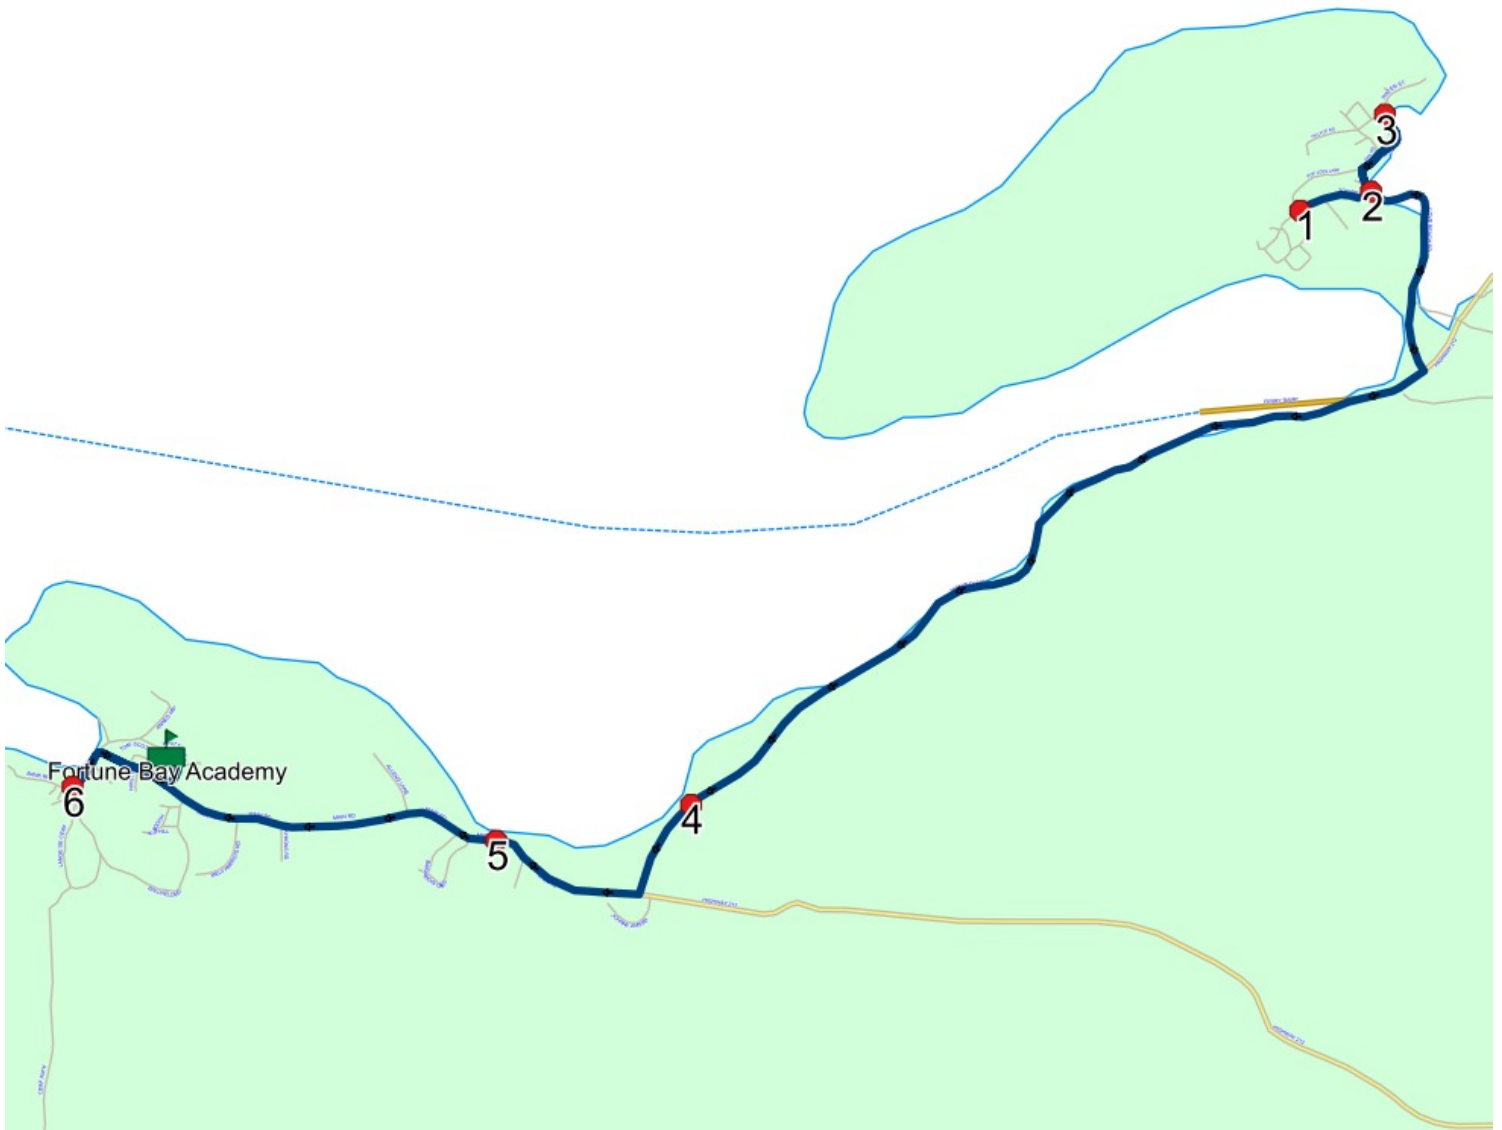

Route: BP 04 Run: FBA 04 AM

Route: BP 04 **Operator:** NLESD (Burin)
Vehicle: 018-17
Description:
Schools: Fortune Bay Academy (226)

Run: FBA 04 AM **Description:**
Stops: 7 **Start Time:** 8:08 AM **End Time:** 8:31 AM (23 min) **Distance:** 8.63 km
Schools: Fortune Bay Academy

#	Arrival	Departure	Description
1	8:08 AM	8:09 AM	MAIN ST & TOP RD
2	8:09 AM	8:10 AM	WOOL WAGON
3	8:11 AM	8:12 AM	MAILBOXES
4		8:21 AM	BARRY HODDERS PIT - JACQUES FONTAINE
5	8:23 AM	8:24 AM	ST PAULS CHURCH
6		8:28 AM	BEACH RD - BOAT LAUNCH - FRZ COURTESY STOP New: 2022-10-12
7	8:30 AM	8:31 AM	Fortune Bay Academy Driveway

Route: BP 04 Run: FBA 04 AM