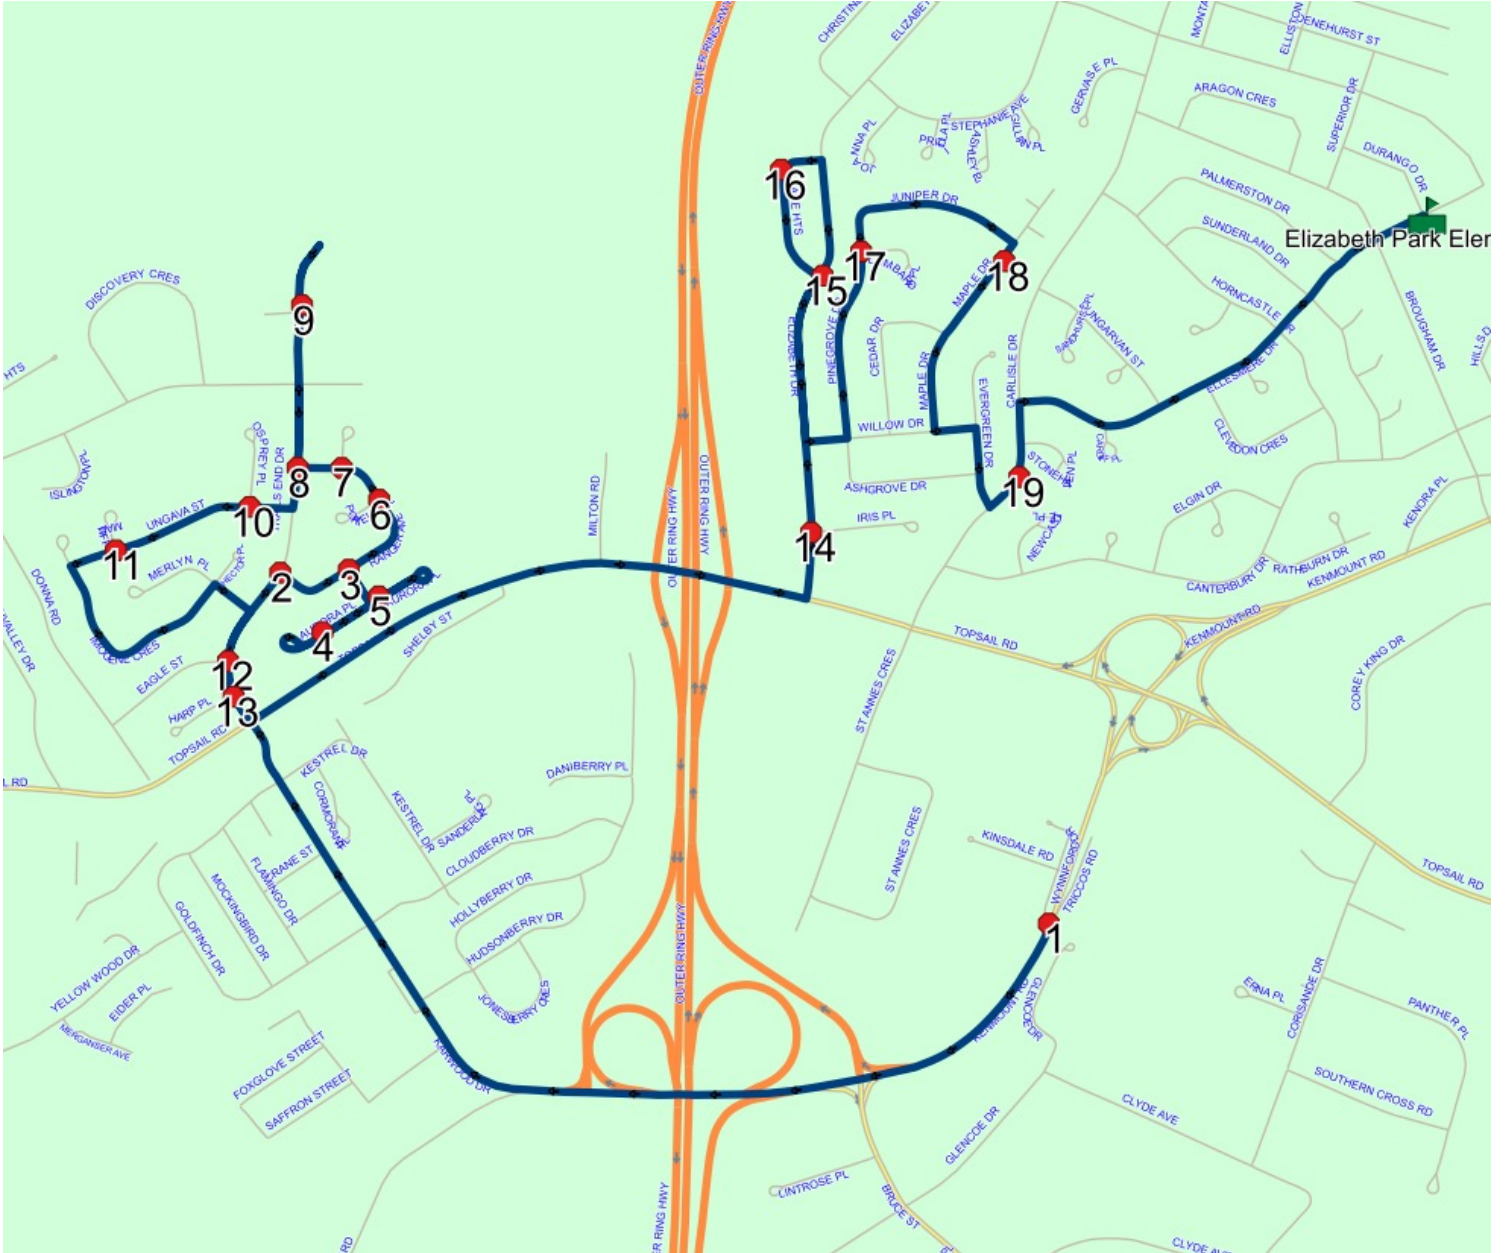

Route: 22-044-5 Run: 22-044-5 AM

Route: 22-044-5

Operator: Gladney's Bus Ltd.

Vehicle: 22-044-5

Description:

Schools: Elizabeth Park Elementary (952)

Run: 22-044-5 AM

Stops: 20

Start Time: 7:29 AM

Description:

End Time: 8:02 AM (34 min)

Schools: Elizabeth Park Elementary

Current: 2023-06-30

#	Arrival	Departure	Description
1		7:29 AM	KENMOUNT RD & WYNNFORD DR (THE RUG ROOM)
2		7:33 AM	#25 Trails End Dr
3	7:33 AM	7:34 AM	Ranger Ave @ Aurora Pl
4	7:35 AM	7:36 AM	#36 Aurora Pl
5	7:36 AM	7:37 AM	7 AURORA PL; PARADISE; A1L
6		7:38 AM	Ranger Ave @ Porteus Pl
7	7:38 AM	7:39 AM	Ranger Ave @ Carrisbrooke Pl
8		7:39 AM	#43 Trails End Dr
9		7:43 AM	#78 Trails End Dr
10		7:44 AM	Ungava St @ Osprey Pl
11		7:45 AM	Ungava St @ Mastiff Pl
12		7:47 AM	Trails End Dr @ Eagle St
13	7:47 AM	7:48 AM	Trails End Dr @ Harp Pl
14		7:50 AM	Elizabeth Drive @ Iris Place
15		7:51 AM	#61 Elizabeth Dr
16	7:52 AM	7:53 AM	#31 Jane Hts
17		7:55 AM	JUNIPER DR & LOMBARDY PL
18	7:56 AM	7:57 AM	#40 Maple Drive
19		7:59 AM	COURTESY STOP/FAMILY RESPONSIBILITY ZONE 32 CARLISLE DR New: 2022-10-05
20	8:00 AM	8:02 AM	Elizabeth Park Elementary Driveway

Route: 22-044-5 Run: 22-044-5 AM