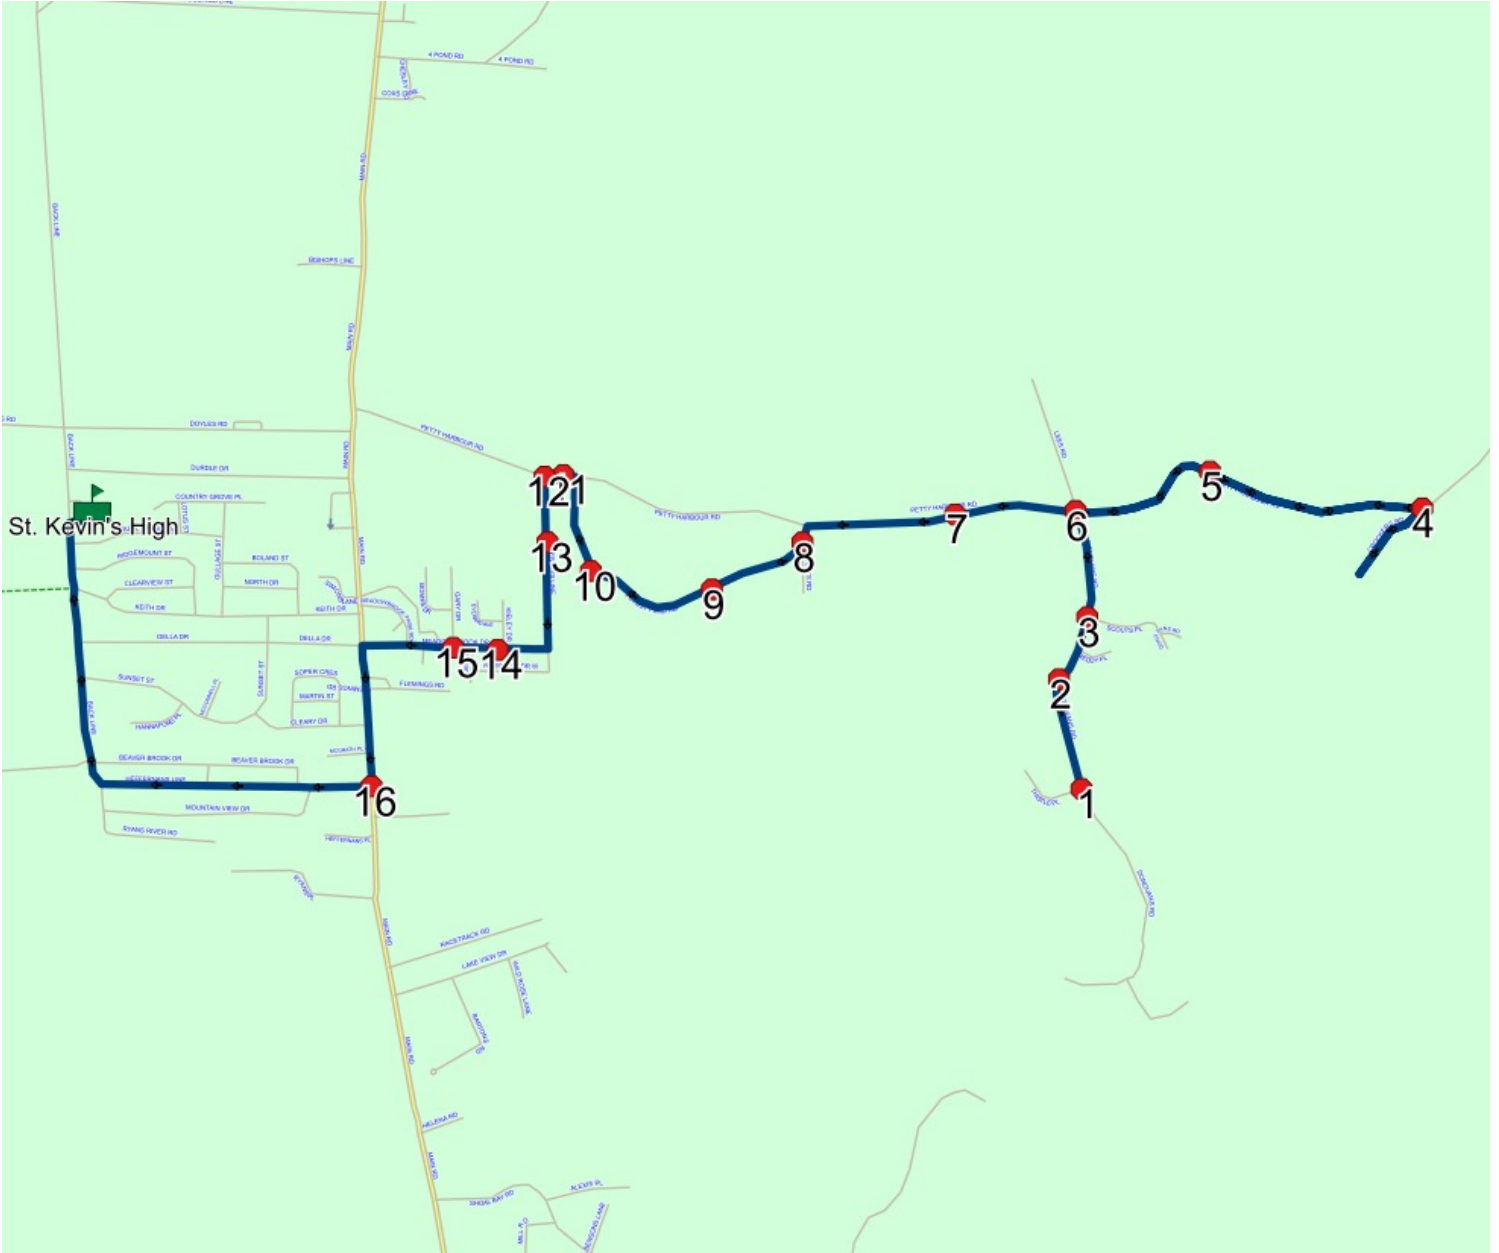

## Route: 16-060-5 Run: 16-060-5 AM

Route: 16-060-5

Operator: Executive Taxi Ltd.

Vehicle: 16-060-5

Description:

Schools: St. Kevin's High (354)

Run: 16-060-5 AM

Description:

Schools: St. Kevin's High

Stops: 17

Start Time: 8:38 AM

End Time: 9:01 AM (24 min)

Distance: 9.02 km

#	Arrival	Departure	Description
1		8:38 AM	DONOVANS RD & THISTLE PL
2		8:39 AM	#74 Donovans Rd
3	8:39 AM	8:40 AM	Donovans @ Scouts Pl
4		8:42 AM	PETTY HARBOUR RD & CROCKERS RD
5		8:47 AM	345 PETTY HARBOUR RD; ST JOHNS; A1S
6	8:47 AM	8:48 AM	285 PETTY HARBOUR RD; ST JOHNS; A1S
7		8:48 AM	#237 Petty Harbour Rd
8		8:50 AM	FOREST POND RD; ST JOHNS & ROBERTS RD; ST JOHNS
9	8:50 AM	8:51 AM	96 FOREST POND RD; ST JOHNS; A1S
10	8:51 AM	8:52 AM	44 FOREST POND RD; ST JOHNS; A1S
11		8:53 AM	#93 Petty Harbour Rd
12		8:53 AM	Petty Harbour Rd @ Hennesseys Line
13		8:53 AM	#31 Hennesseys Line
14	8:54 AM	8:55 AM	#56 Meadowbrook Dr
15		8:55 AM	#32 Meadowbrook Dr
16		8:57 AM	MAIN RD & HEFFERNANS LINE
17	9:00 AM	9:01 AM	St. Kevin's High

Route: 16-060-5 Run: 16-060-5 AM

Schools: St. Kevin's High

Stops: 17

Start Time: 3:05 PM

End Time: 3:44 PM (39 min)

Distance: 9.09 km

#	Arrival	Departure	Description
1	3:05 PM	3:20 PM	St. Kevin's High
2	3:23 PM	3:24 PM	MAIN RD & HEFFERNANS LINE
3	3:25 PM	3:26 PM	#32 Meadowbrook Dr
4	3:26 PM	3:27 PM	#56 Meadowbrook Dr
5	3:28 PM		#31 Hennesseys Line
6	3:28 PM		Petty Harbour Rd @ Hennesseys Line
7	3:28 PM		#93 Petty Harbour Rd
8	3:29 PM	3:30 PM	44 FOREST POND RD; ST JOHNS; A1S
9	3:30 PM	3:31 PM	96 FOREST POND RD; ST JOHNS; A1S
10	3:31 PM	3:32 PM	FOREST POND RD; ST JOHNS & ROBERTS RD; ST JOHNS
11	3:32 PM	3:33 PM	#237 Petty Harbour Rd
12	3:33 PM	3:34 PM	285 PETTY HARBOUR RD; ST JOHNS; A1S
13	3:35 PM		345 PETTY HARBOUR RD; ST JOHNS; A1S
14	3:35 PM	3:36 PM	PETTY HARBOUR RD & CROCKERS RD
15	3:42 PM	3:43 PM	Donovans @ Scouts Pl
16	3:43 PM		#74 Donovan's Rd
17	3:44 PM		DONOVANS RD & THISTLE PL