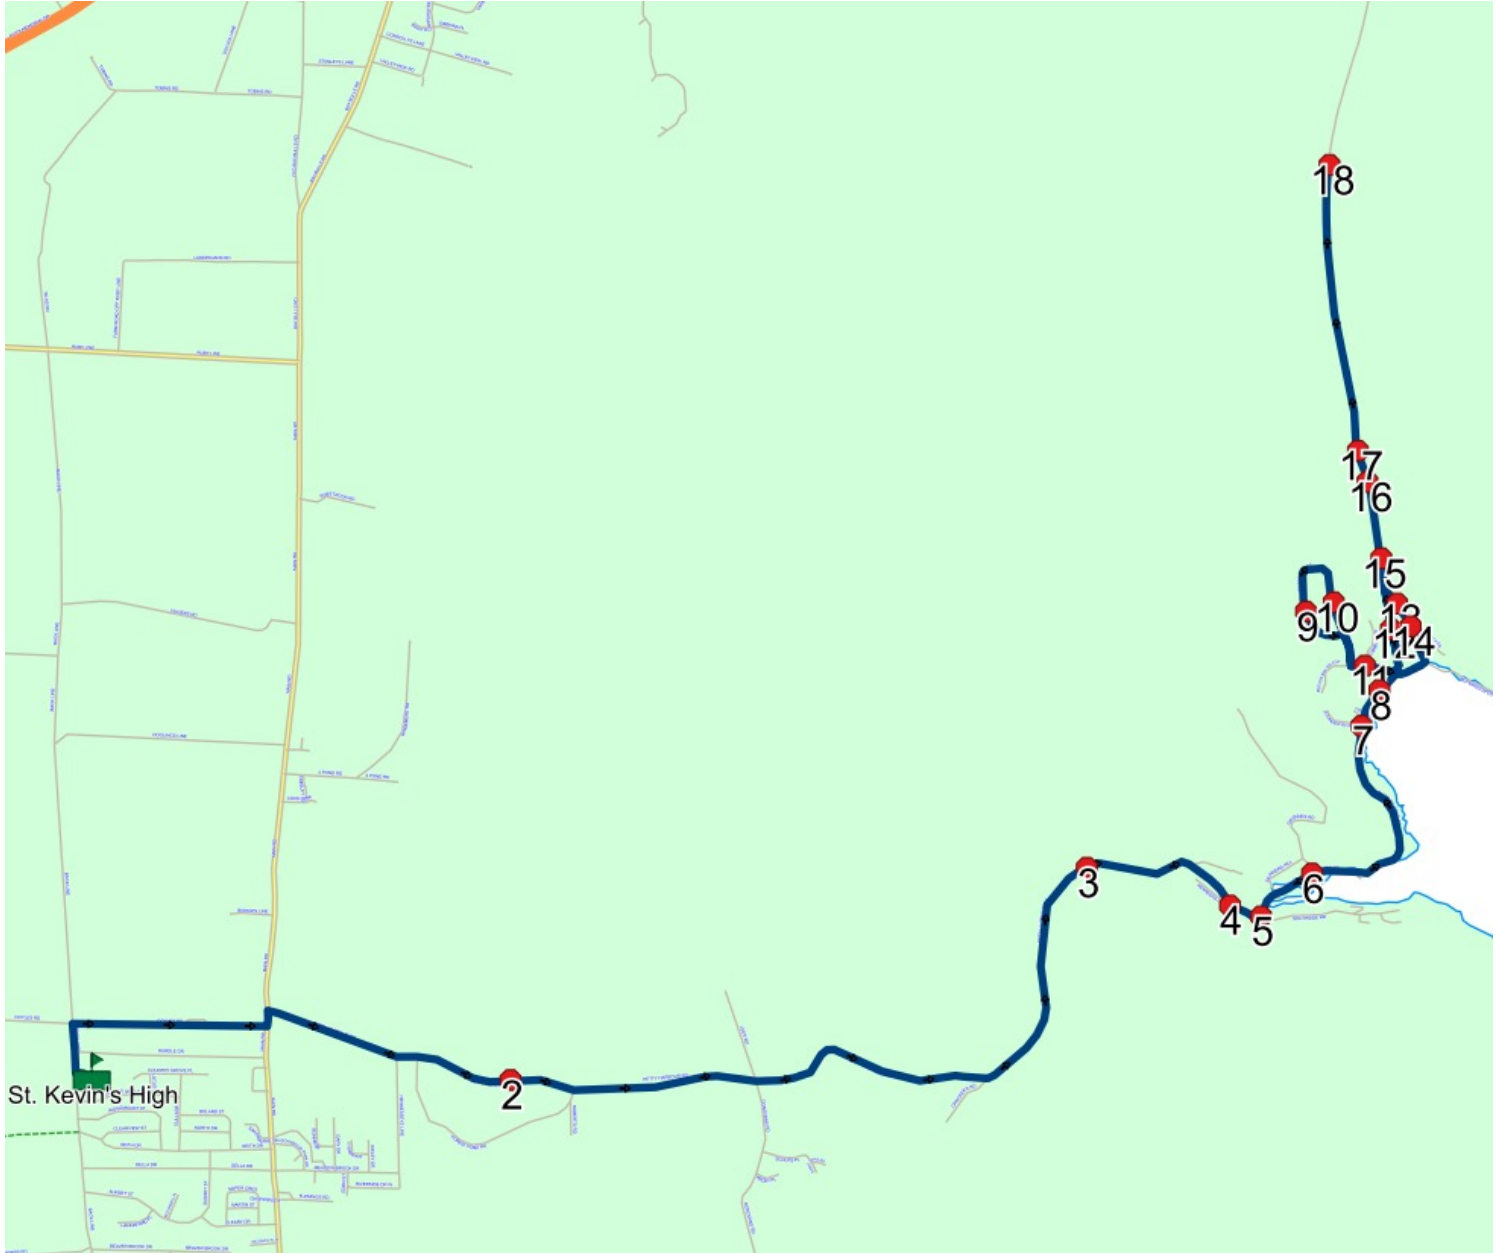

Route: 16-060-4 Run: 16-060-4B PM

Route: 16-060-4 **Operator:** Executive Taxi Ltd.
Vehicle: 16-060-4
Description: Bus 4
Schools: St. Kevin's High (354)

Run: 16-060-4B PM **Description:**
Schools: St. Kevin's High **Stops:** 18 **Start Time:** 3:05 PM **End Time:** 3:55 PM (50 min) **Distance:** 13.29 km

#	Arrival	Departure	Description
1	3:05 PM	3:20 PM	St. Kevin's High
2	3:24 PM	3:25 PM	#147 Petty Harbour Rd
3	3:29 PM		#109 Long Run Rd
4	3:30 PM		#27 Long Run Rd
5	3:30 PM	3:31 PM	Petty Harbour Rd @ Southside Dr
6	3:32 PM	3:33 PM	Petty Harbour Rd @ Gribbies Rd
7	3:35 PM		59 MADDOX COVE RD; PETTY HARBOUR-MADDOX COVE; A0A
8	3:36 PM	3:37 PM	85 MADDOX COVE RD
9	3:39 PM	3:40 PM	110 MOTION BAY RD
10	3:41 PM	3:42 PM	54 MOTION BAY RD
11	3:43 PM	3:44 PM	Motion Bay @ O'Briens Ln
12	3:45 PM		125 MADDOX COVE RD
13	3:46 PM		#24 Old Maddox Cove Rd
14	3:46 PM	3:47 PM	Old Maddox Cove Road @ Hamlyn Hts
15	3:49 PM	3:50 PM	166 MADDOX COVE RD; PETTY HARBOUR-MADDOX COVE; A1G
16	3:51 PM		191 MADDOX COVE RD; PETTY HARBOUR-MADDOX COVE; A1C
17	3:51 PM	3:52 PM	228 MADDOX COVE RD; PETTY HARBOUR-MADDOX COVE; A1G
18	3:55 PM		436 MADDOX COVE RD; ST JOHNS; A1C

Route: 16-060-4 Run: 16-060-4B PM