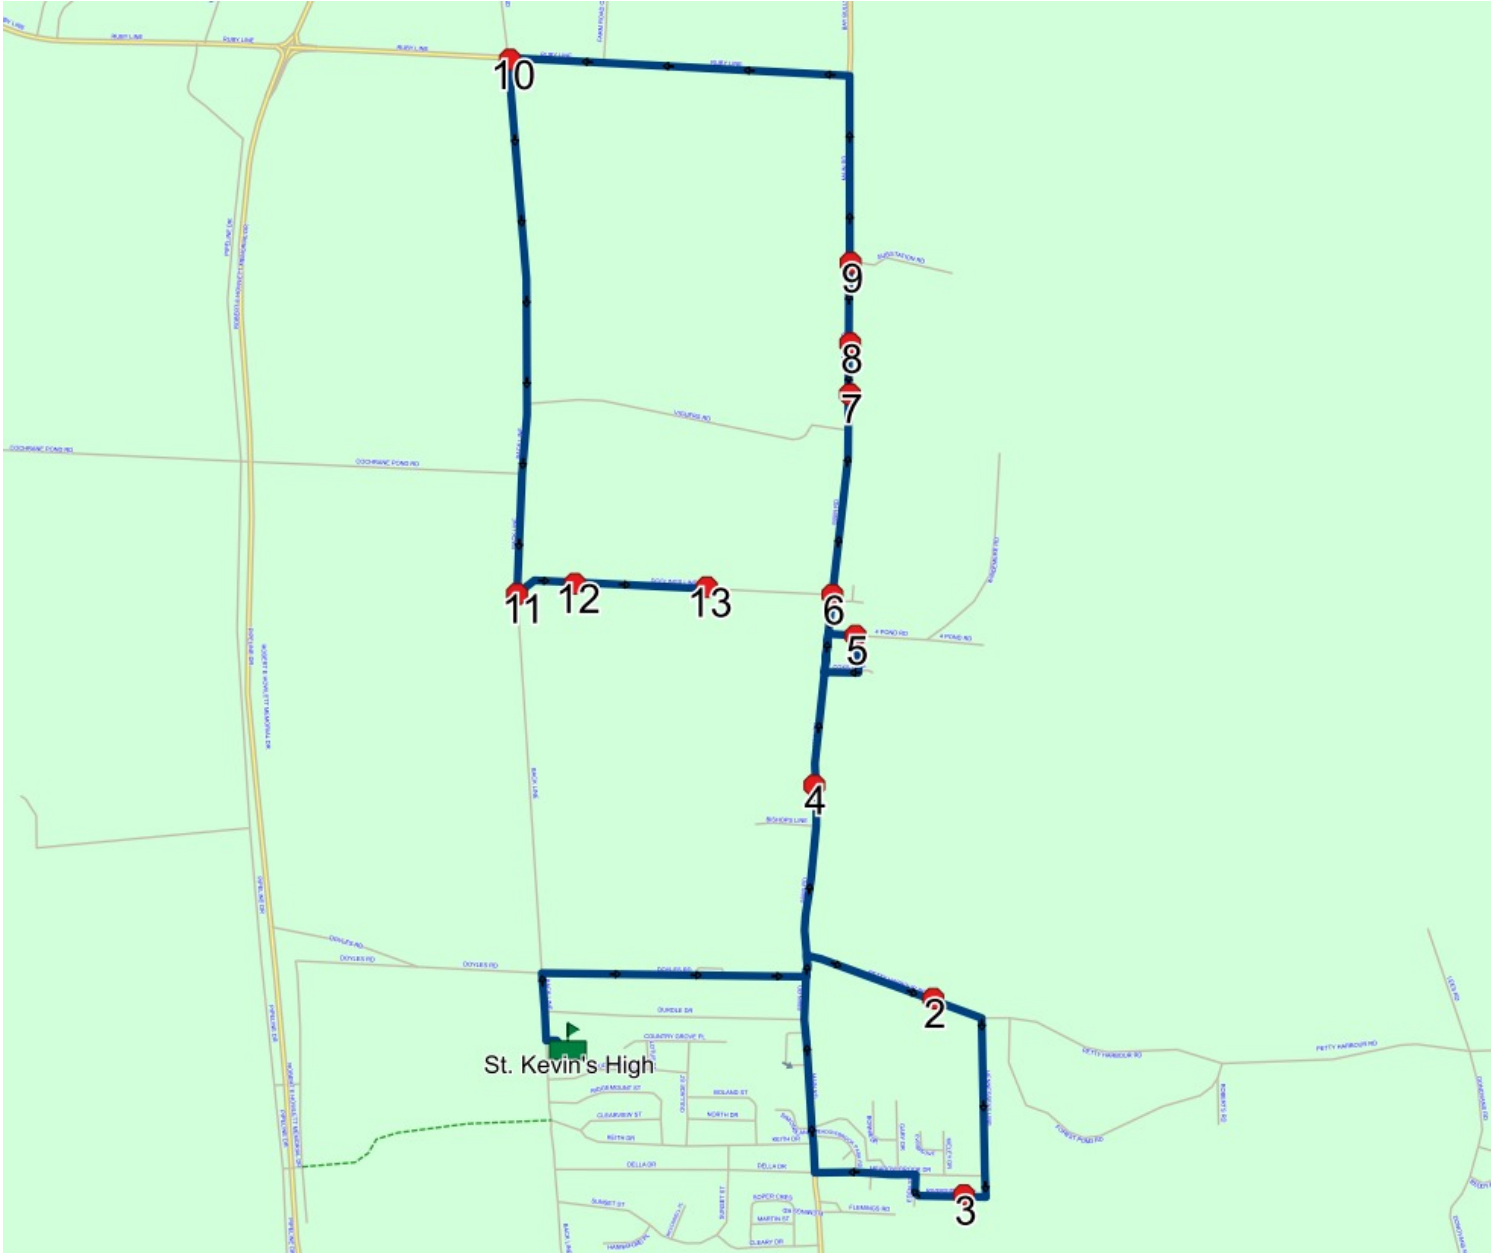

Route: 16-060-2 Run: 16-060-2B PM

Route: 16-060-2 **Operator:** Executive Taxi Ltd.
Vehicle: 16-060-2
Description: Bus 2
Schools: St. Kevin's High (354)

Run: 16-060-2B PM **Description:**
Schools: St. Kevin's High **Stops:** 13 **Start Time:** 2:56 PM **End Time:** 3:41 PM (45 min) **Distance:** 10.89 km

#	Arrival	Departure	Description
1	2:56 PM	3:16 PM	St. Kevin's High
2	3:19 PM		59 PETTY HARBOUR RD
3	3:21 PM		#25 Riverside Dr W
4	3:25 PM		#324 Main Rd
5	3:26 PM	3:27 PM	CHESLEY DR & 4 POND RD; ST JOHNS
6	3:28 PM	3:29 PM	Main Rd @ Doolings Line
7	3:30 PM		139 MAIN RD
8	3:30 PM	3:31 PM	115 MAIN RD; ST JOHNS; A1S New: 2022-09-21
9	3:31 PM	3:32 PM	77 MAIN RD; ST JOHNS; A1S
10	3:35 PM		#147 Ruby Line
11	3:38 PM	3:39 PM	Back Line @ Doolings Line
12	3:39 PM	3:40 PM	#113 Doolings Line
13	3:40 PM	3:41 PM	#56 Doolings Line

Route: 16-060-2 Run: 16-060-2B PM