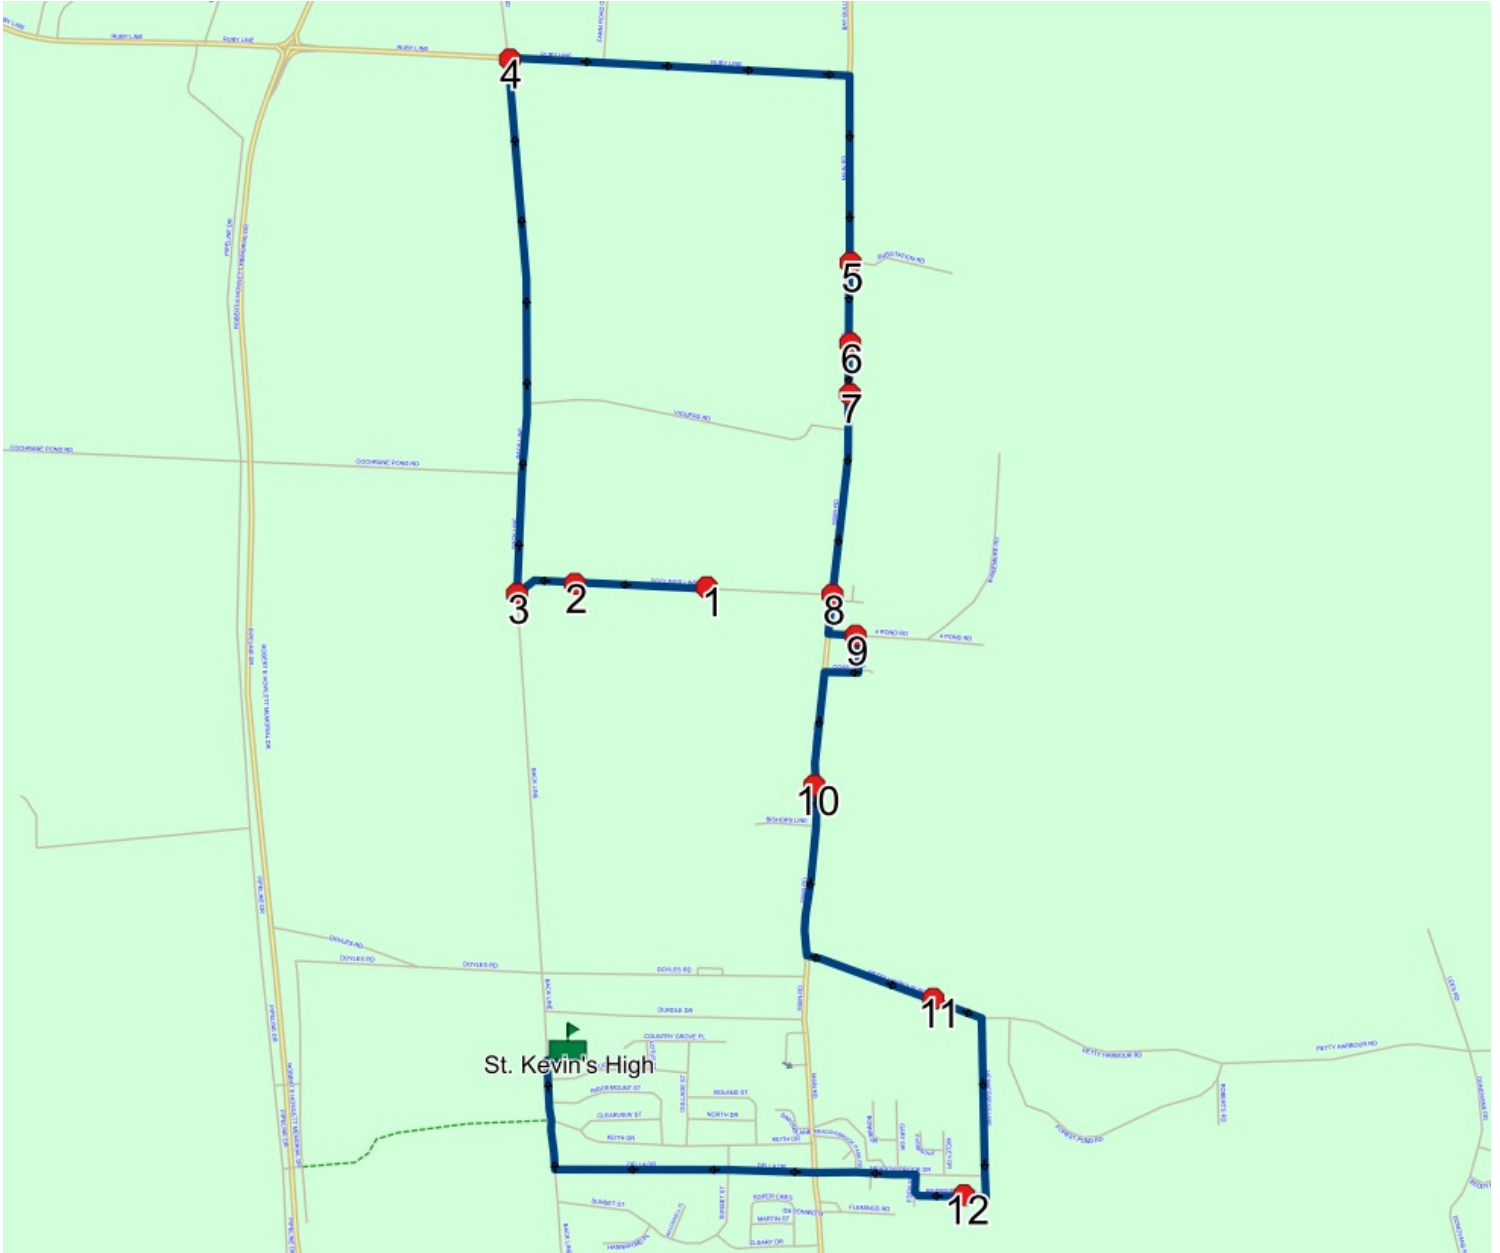

## Route: 16-060-2 Run: 16-060-2B AM

**Route:** 16-060-2 **Operator:** Executive Taxi Ltd.  
**Vehicle:** 16-060-2  
**Description:** Bus 2  
**Schools:** St. Kevin's High (354)

**Run:** 16-060-2B AM **Description:**  
**Schools:** St. Kevin's High **Stops:** 13 **Start Time:** 8:39 AM **End Time:** 9:03 AM (24 min) **Distance:** 9.95 km

#	Arrival	Departure	Description
1	8:39 AM	8:40 AM	#56 Doolings Line
2		8:41 AM	#113 Doolings Line
3	8:41 AM	8:42 AM	Back Line @ Doolings Line
4	8:44 AM	8:45 AM	#147 Ruby Line
5		8:48 AM	77 MAIN RD; ST JOHNS; A1S
6	8:48 AM	8:49 AM	115 MAIN RD; ST JOHNS; A1S <span style="float: right;">New: 2022-09-21</span>
7		8:49 AM	139 MAIN RD
8	8:50 AM	8:51 AM	Main Rd @ Doolings Line
9	8:51 AM	8:52 AM	CHESLEY DR & 4 POND RD; ST JOHNS
10		8:54 AM	#324 Main Rd
11		8:56 AM	59 PETTY HARBOUR RD
12		8:58 AM	#25 Riverside Dr W
13	9:02 AM	9:03 AM	St. Kevin's High

Route: 16-060-2 Run: 16-060-2B AM

#	Arrival	Departure	Description
1	2:56 PM	3:16 PM	St. Kevin's High
2	3:19 PM		59 PETTY HARBOUR RD
3	3:21 PM		#25 Riverside Dr W
4	3:25 PM		#324 Main Rd
5	3:26 PM	3:27 PM	CHESLEY DR & 4 POND RD; ST JOHNS
6	3:28 PM	3:29 PM	Main Rd @ Doolings Line
7	3:30 PM		139 MAIN RD
8	3:30 PM	3:31 PM	115 MAIN RD; ST JOHNS; A1S <span style="float: right;">New: 2022-09-21</span>
9	3:31 PM	3:32 PM	77 MAIN RD; ST JOHNS; A1S
10	3:35 PM		#147 Ruby Line
11	3:38 PM	3:39 PM	Back Line @ Doolings Line
12	3:39 PM	3:40 PM	#113 Doolings Line
13	3:40 PM	3:41 PM	#56 Doolings Line