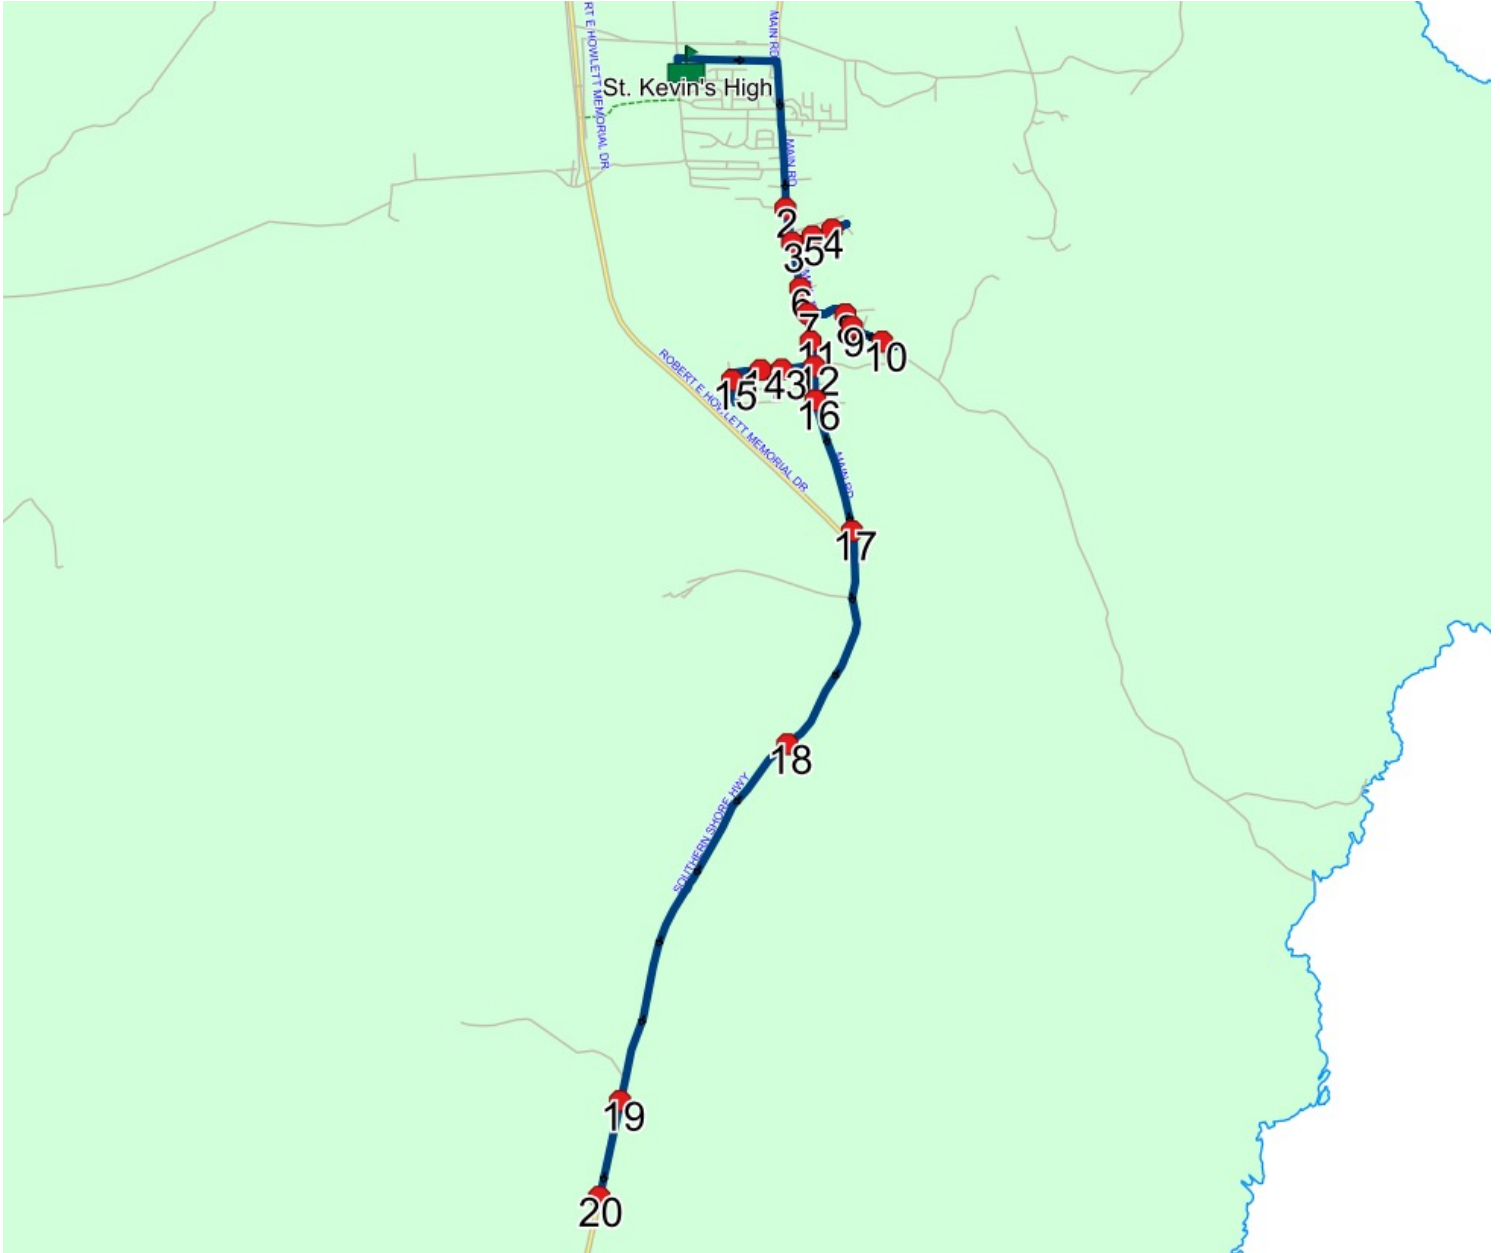

Route: 16-060-3 Run: 16-060-3B PM

Route: 16-060-3 **Operator:** Executive Taxi Ltd.
Vehicle: 16-060-3
Description: Bus 3
Schools: St. Kevin's High (354)

Run: 16-060-3B PM **Description:**
Schools: St. Kevin's High **Stops:** 20 **Start Time:** 3:05 PM **End Time:** 3:53 PM (48 min) **Distance:** 16.52 km

#	Arrival	Departure	Description
1	3:05 PM	3:20 PM	St. Kevin's High
2	3:23 PM	3:24 PM	MAIN RD & RYANS PL
3	3:24 PM	3:25 PM	Main Rd @ Lakeview Dr
4	3:26 PM		Lakeview @ Wild Rose Ln
5	3:29 PM		Lakeview @ Bartons Rd
6	3:30 PM	3:31 PM	#704 Main Rd
7	3:32 PM		5 SHOAL BAY RD; ST JOHNS; A1S
8	3:33 PM		Shoal Bay Rd @ Alexis Pl
9	3:33 PM	3:34 PM	66 SHOAL BAY RD; ST JOHNS; A1S
10	3:34 PM	3:35 PM	100 SHOAL BAY RD; ST JOHNS; A1S
11	3:37 PM	3:38 PM	#764 Main Rd
12	3:38 PM	3:39 PM	Main Rd @ Howletts Line
13	3:39 PM		#37 Howletts Line
14	3:39 PM	3:40 PM	64 HOWLETTS LINE; ST JOHNS; A1S
15	3:41 PM	3:42 PM	#95 Howletts Line
16	3:44 PM	3:45 PM	834 MAIN RD; ST JOHNS; A1S
17	3:46 PM		1010 MAIN RD; ST JOHNS; A1S
18	3:48 PM	3:49 PM	123 SOUTHERN SHORE HWY; ST JOHNS; A1S
19	3:52 PM		#282 Southern Shore Hwy
20	3:53 PM		#340 Southern Shore Hwy

Route: 16-060-3 Run: 16-060-3B PM