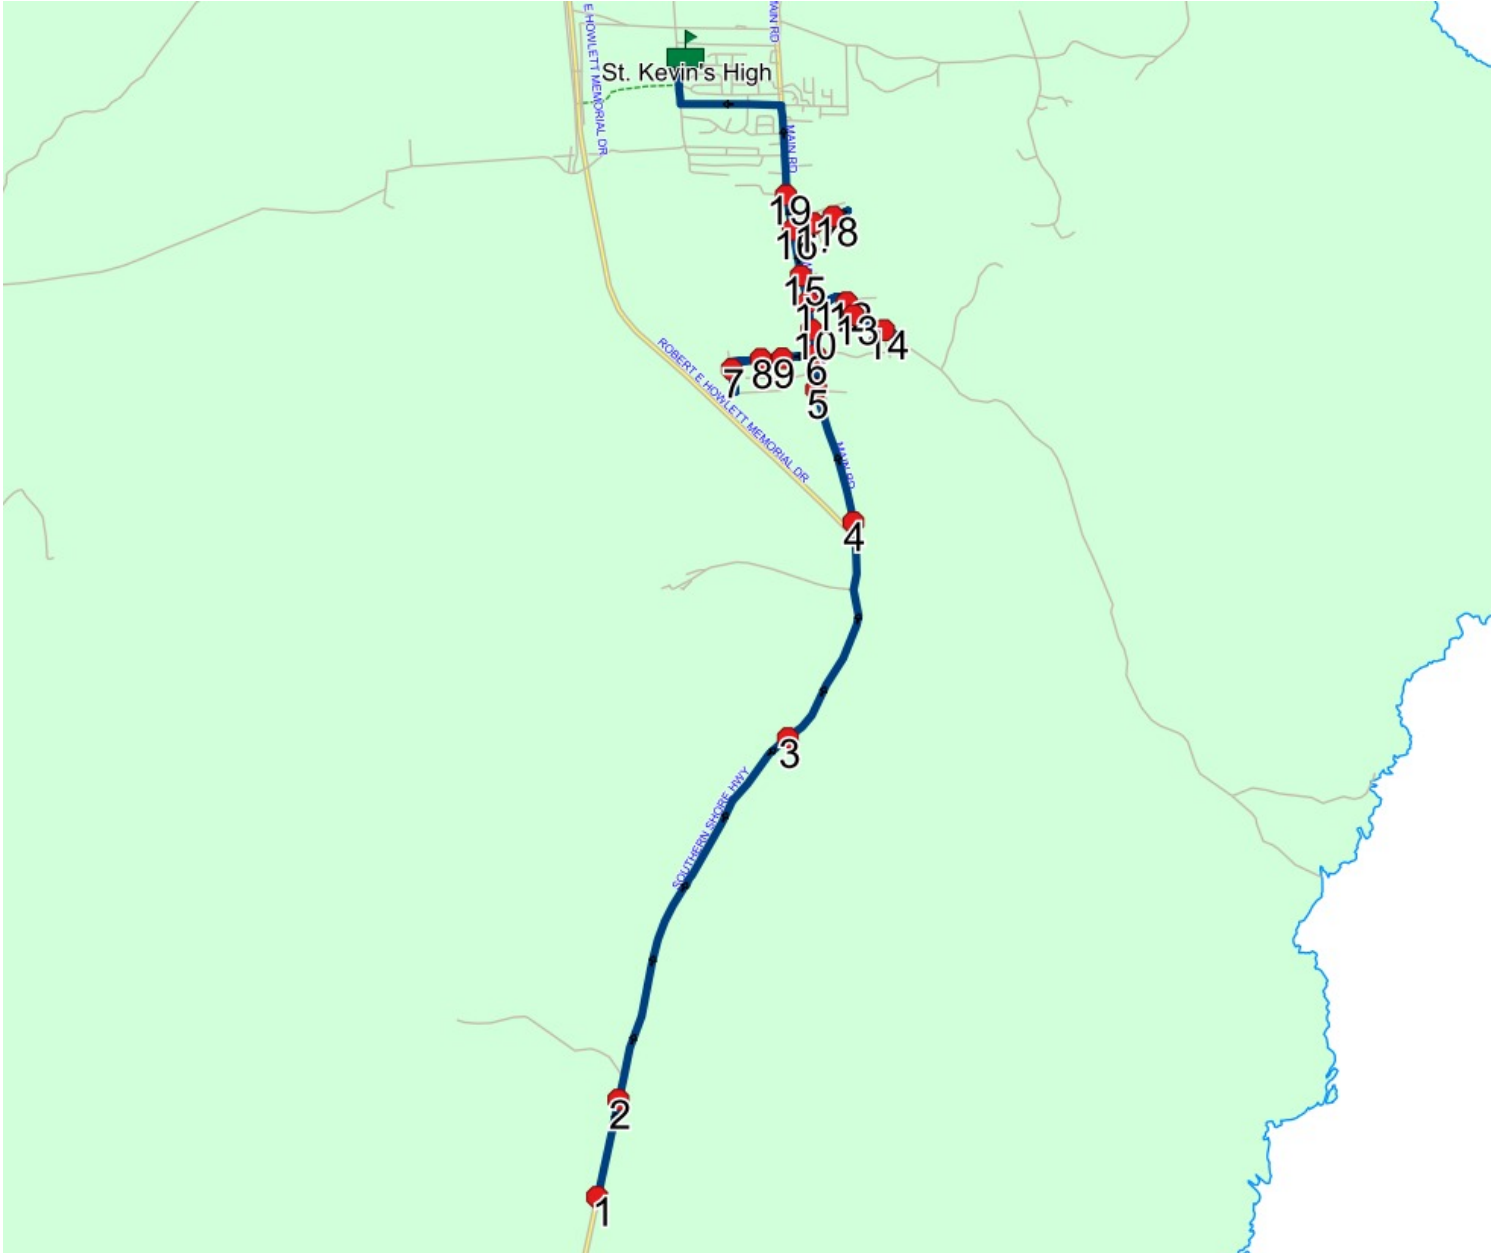

Route: 16-060-3 Run: 16-060-3B AM

Route: 16-060-3 **Operator:** Executive Taxi Ltd.
Vehicle: 16-060-3
Description: Bus 3
Schools: St. Kevin's High (354)

Run: 16-060-3B AM **Description:**
Schools: St. Kevin's High **Stops:** 20 **Start Time:** 8:29 AM **End Time:** 9:02 AM (33 min) **Distance:** 16.27 km

#	Arrival	Departure	Description
1	8:29 AM	8:30 AM	#340 Southern Shore Hwy
2		8:31 AM	#282 Southern Shore Hwy
3		8:34 AM	123 SOUTHERN SHORE HWY; ST JOHNS; A1S
4		8:36 AM	1010 MAIN RD; ST JOHNS; A1S
5		8:38 AM	834 MAIN RD; ST JOHNS; A1S
6	8:38 AM	8:39 AM	Main Rd @ Howletts Line
7		8:42 AM	#95 Howletts Line
8		8:43 AM	64 HOWLETTS LINE; ST JOHNS; A1S
9		8:43 AM	#37 Howletts Line
10	8:44 AM	8:45 AM	#764 Main Rd
11	8:45 AM	8:46 AM	5 SHOAL BAY RD; ST JOHNS; A1S
12	8:46 AM	8:47 AM	Shoal Bay Rd @ Alexis Pl
13		8:47 AM	66 SHOAL BAY RD; ST JOHNS; A1S
14		8:48 AM	100 SHOAL BAY RD; ST JOHNS; A1S
15	8:50 AM	8:51 AM	#704 Main Rd
16		8:51 AM	Main Rd @ Lakeview Dr
17		8:52 AM	Lakeview @ Bartons Rd
18		8:53 AM	Lakeview @ Wild Rose Ln
19	8:56 AM	8:57 AM	MAIN RD & RYANS PL
20	9:00 AM	9:02 AM	St. Kevin's High

Route: 16-060-3 Run: 16-060-3B AM