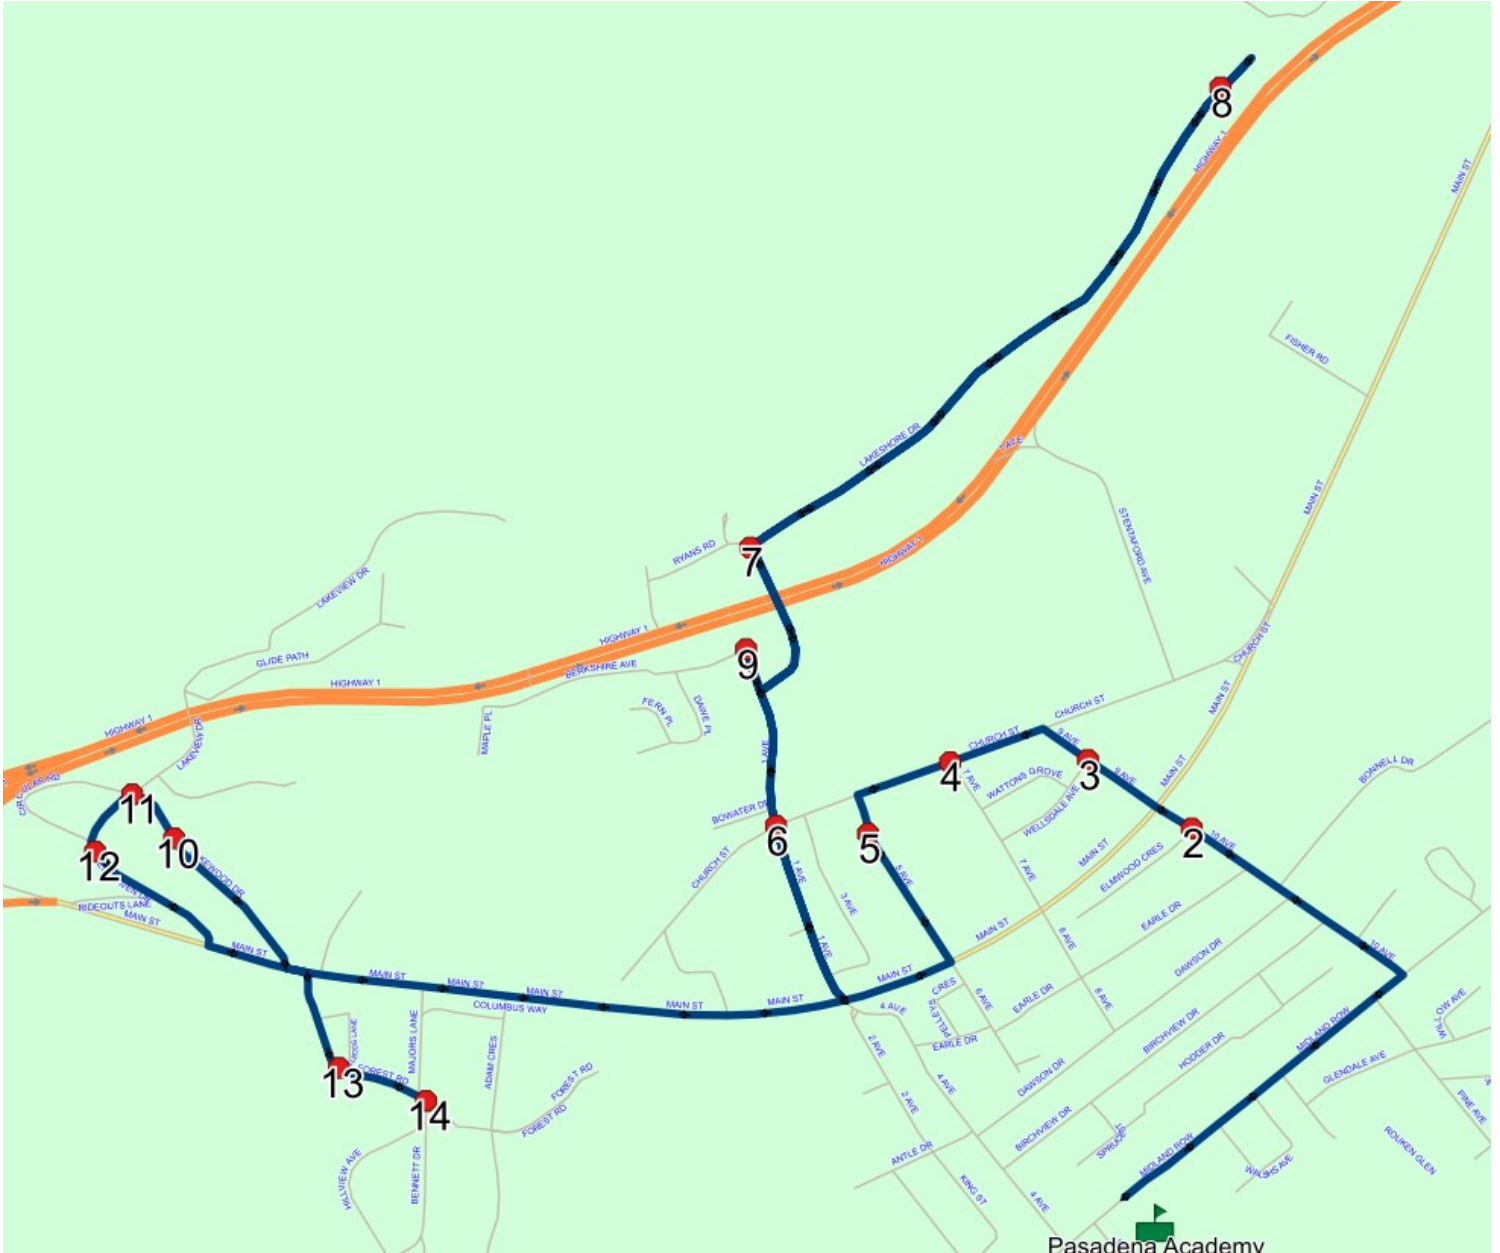

Route: PAS BLUE Run: PA BLUE B PM

Route: PAS BLUE **Operator:** NLESD (Corner Brook)
Vehicle: 165-09
Description:
Schools: Pasadena Academy (083)

Run: PA BLUE B PM **Description:** Pasadena Academy Afternoon Run
Schools: Pasadena Academy **Stops:** 14 **Start Time:** 2:55 PM **End Time:** 3:38 PM (43 min)

#	Arrival	Departure	Description
1	2:55 PM	3:10 PM	Pasadena Academy Driveway
2	3:12 PM	3:13 PM	10 AVE & ELMWOOD CRES
3	3:13 PM	3:14 PM	9 AVE & WELLSDALE AVE
4	3:14 PM		CHURCH ST & 7 AVE
5	3:15 PM		7 5 AVE - POST OFFICE
6	3:17 PM		CHURCH ST & 1 AVE
7	3:18 PM	3:19 PM	RYANS RD & 1 AVE
8	3:21 PM		47 LAKESHORE DR
9	3:25 PM		BERKSHIRE AVE & 1 AVE
10	3:31 PM	3:32 PM	KNIGHTS OF COLUMBUS - WEST HAVEN
11	3:32 PM		4 WAY STOP / LAKEWOOD (MAILBOXES)
12	3:33 PM	3:34 PM	27 WEST HAVEN DR
13	3:36 PM		MCLEODS LANE & FOREST RD
14	3:37 PM	3:38 PM	FOREST RD & BENNETT DR

Route: PAS BLUE Run: PA BLUE B PM