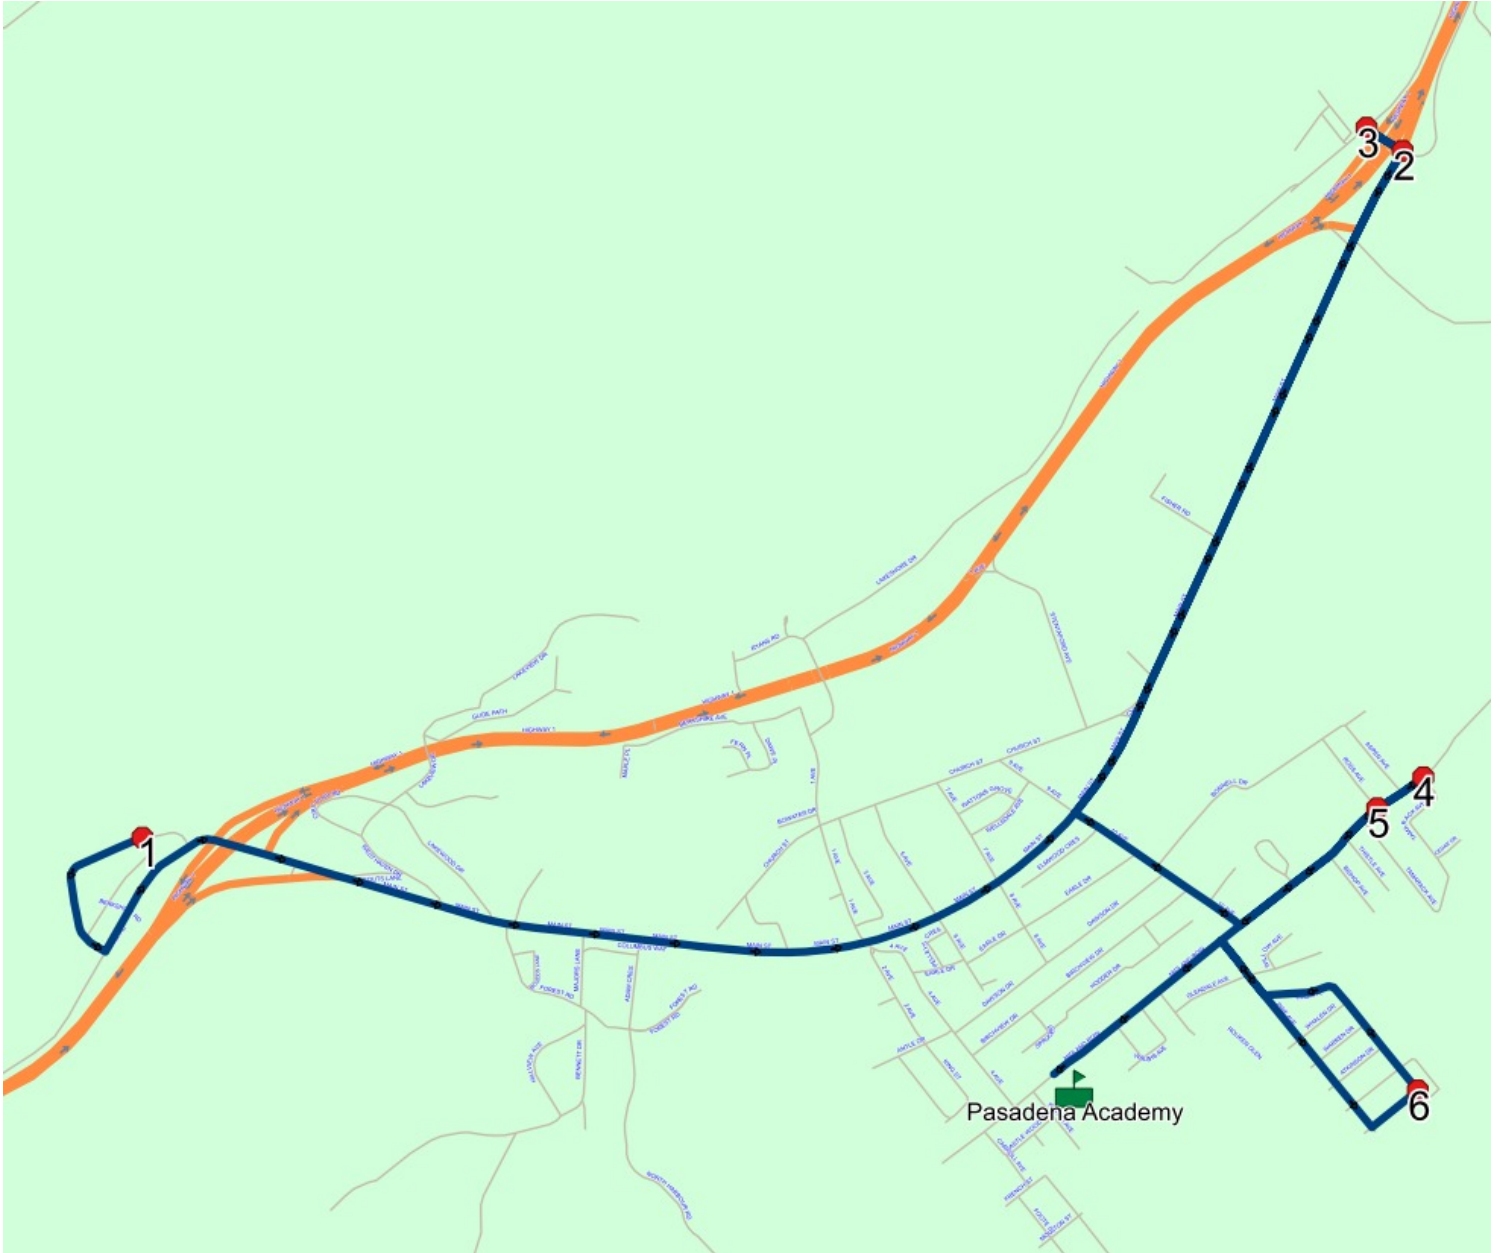

Route: PAS RED Run: PA RED B AM

Route: PAS RED **Operator:** NLESD (Corner Brook)
Vehicle: 002-17
Description:
Schools: Pasadena Academy (083)

Run: PA RED B AM **Description:** Pasadena Academy - Afternoon Run
Schools: Pasadena Academy **Stops:** 7 **Start Time:** 8:12 AM **End Time:** 8:40 AM (28 min)

#	Arrival	Departure	Description
1	8:12 AM	8:13 AM	22 BOWATER BLVD
2	8:20 AM	8:21 AM	MAXWELL PLACE & MAIN ST
3	8:21 AM	8:22 AM	TIPPING DR & MAXWELL PL
4	8:29 AM	8:30 AM	MIDLAND ROW & TAMARACK AVE
5	8:32 AM	8:33 AM	MIDLAND ROW & ROSS AVE
6	8:36 AM	8:36 AM	PENNEY DR & WAGG PL
7	8:39 AM	8:40 AM	Pasadena Academy Driveway

Route: PAS RED Run: PA RED B AM