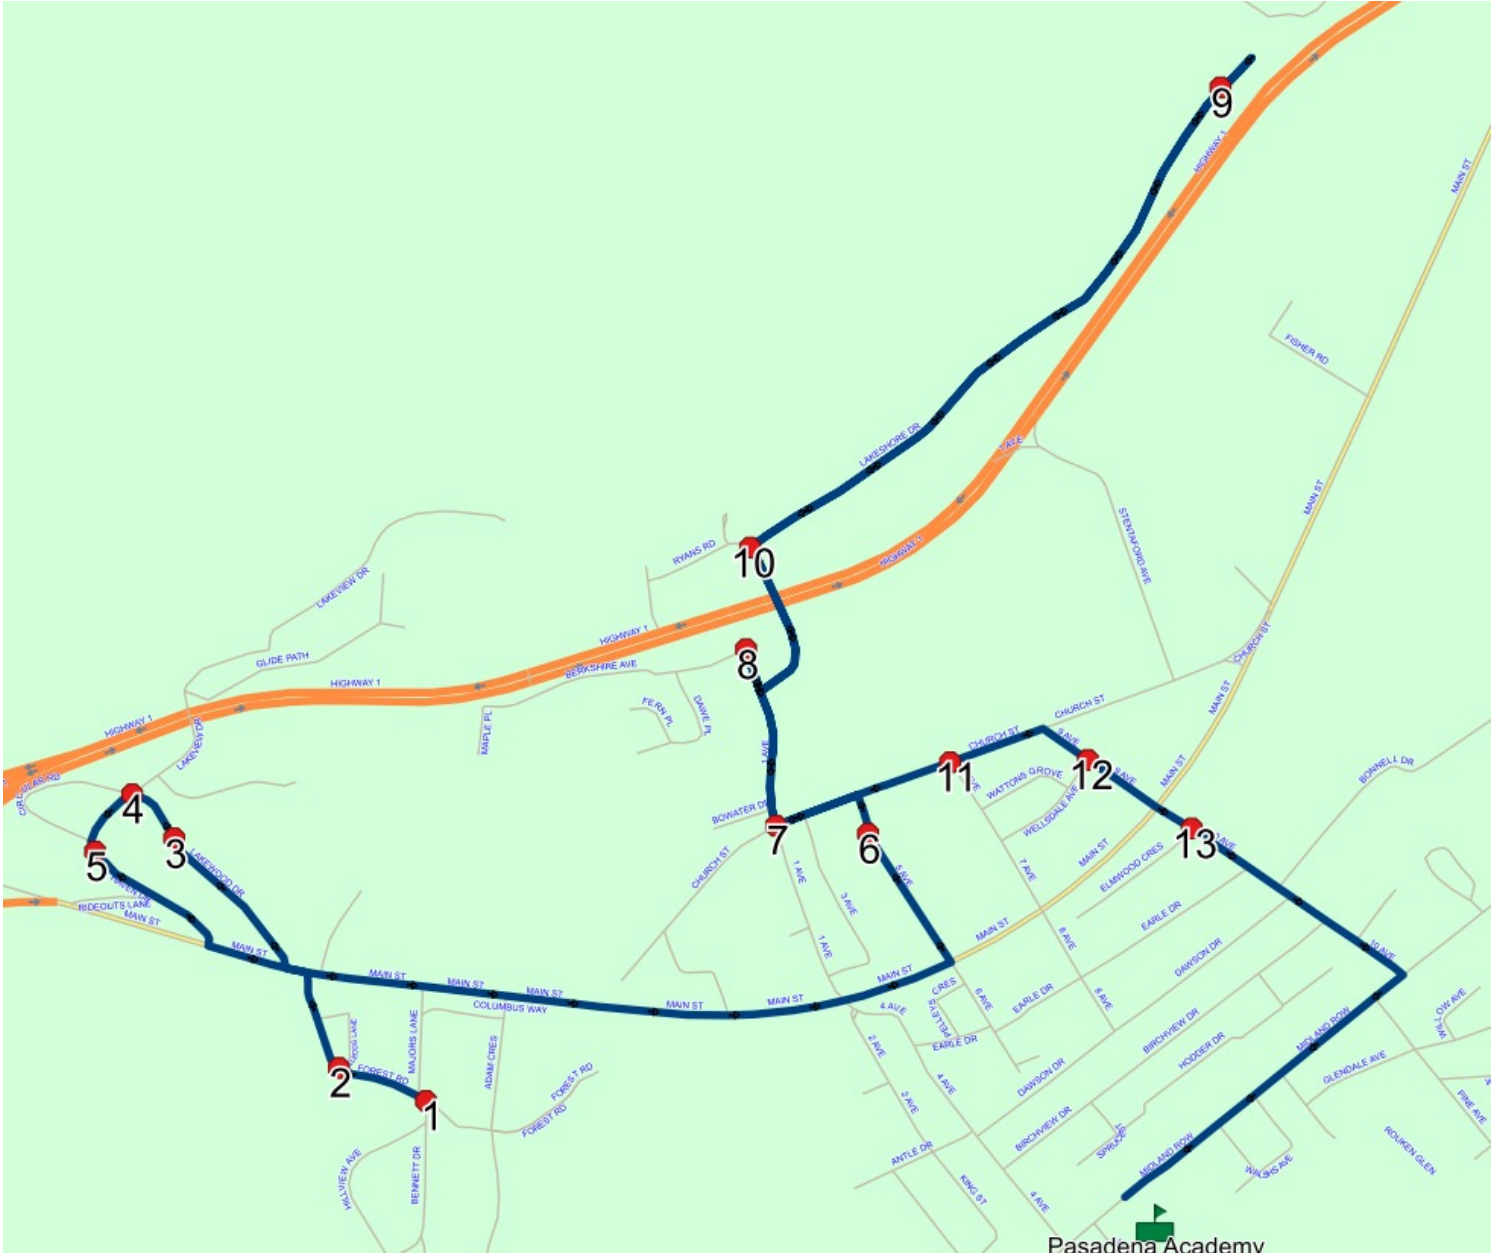

Route: PAS BLUE Run: PA BLUE B AM

Route: PAS BLUE **Operator:** NLESD (Corner Brook)
Vehicle: 165-09
Description:
Schools: Pasadena Academy (083)

Run: PA BLUE B AM **Description:** Pasadena Academy Afternoon Run
Schools: Pasadena Academy **Stops:** 14 **Start Time:** 8:10 AM **End Time:** 8:43 AM (33 min)

#	Arrival	Departure	Description
1	8:10 AM	8:11 AM	FOREST RD & BENNETT DR
2	8:11 AM	8:12 AM	MCLEODS LANE & FOREST RD
3	8:13 AM	8:14 AM	KNIGHTS OF COLUMBUS - WEST HAVEN
4		8:14 AM	4 WAY STOP / LAKEWOOD (MAILBOXES)
5		8:16 AM	27 WEST HAVEN DR
6		8:20 AM	7 5 AVE - POST OFFICE
7		8:21 AM	CHURCH ST & 1 AVE
8	8:21 AM	8:22 AM	BERKSHIRE AVE & 1 AVE
9		8:30 AM	47 LAKESHORE DR
10		8:32 AM	RYANS RD & 1 AVE
11		8:37 AM	CHURCH ST & 7 AVE
12		8:38 AM	9 AVE & WELLSDALE AVE
13		8:39 AM	10 AVE & ELMWOOD CRES
14	8:41 AM	8:43 AM	Pasadena Academy Driveway

Route: PAS BLUE Run: PA BLUE B AM