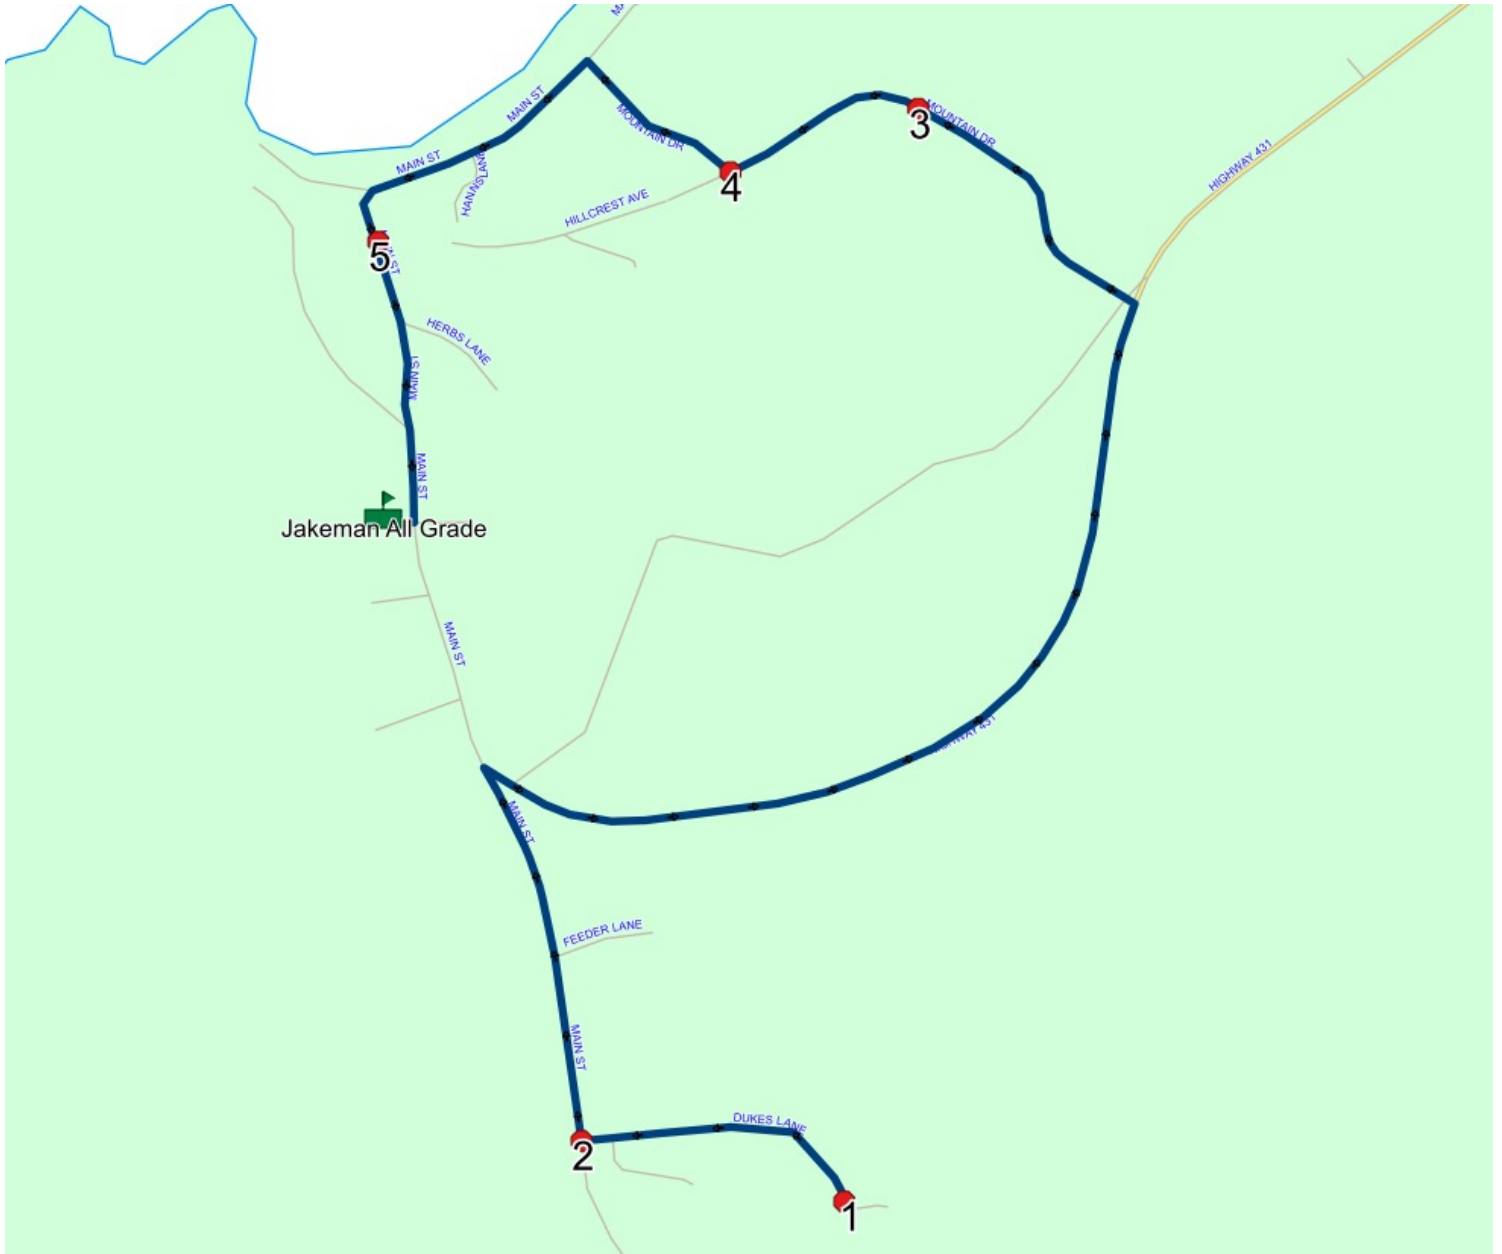

Route: TR 01 Run: JAG 01 AM

Route: TR 01 **Operator:** NLESD (Corner Brook)
Vehicle: 474-21
Description:
Schools: Jakeman All Grade (089)

Run: JAG 01 AM **Description:**
Stops: 6 **Start Time:** 8:22 AM **End Time:** 8:36 AM (14 min)
Schools: Jakeman All Grade

#	Arrival	Departure	Description
1		8:22 AM	53 DUKES LANE
2		8:24 AM	MAIN ST & DUKES LANE
3	8:29 AM	8:30 AM	MOUNTAIN DR
4		8:31 AM	MOUNTAIN DR & HILLCREST AVE
5		8:34 AM	COURTESY STOP/FAMILY RESPONSIBILITY ZONE 220 MAIN ST
6	8:35 AM	8:36 AM	Jakeman All Grade Driveway

Route: TR 01 Run: JAG 01 AM

Route: TR 01 Run: JAG 01 PM

Route: TR 01 **Operator:** NLESD (Corner Brook)
Vehicle: 474-21
Description:
Schools: Jakeman All Grade (089)

Run: JAG 01 PM **Description:**
Stops: 6 **Start Time:** 2:55 PM **End Time:** 3:23 PM (28 min)
Schools: Jakeman All Grade

Route: TR 01 Run: JAG 01 PM