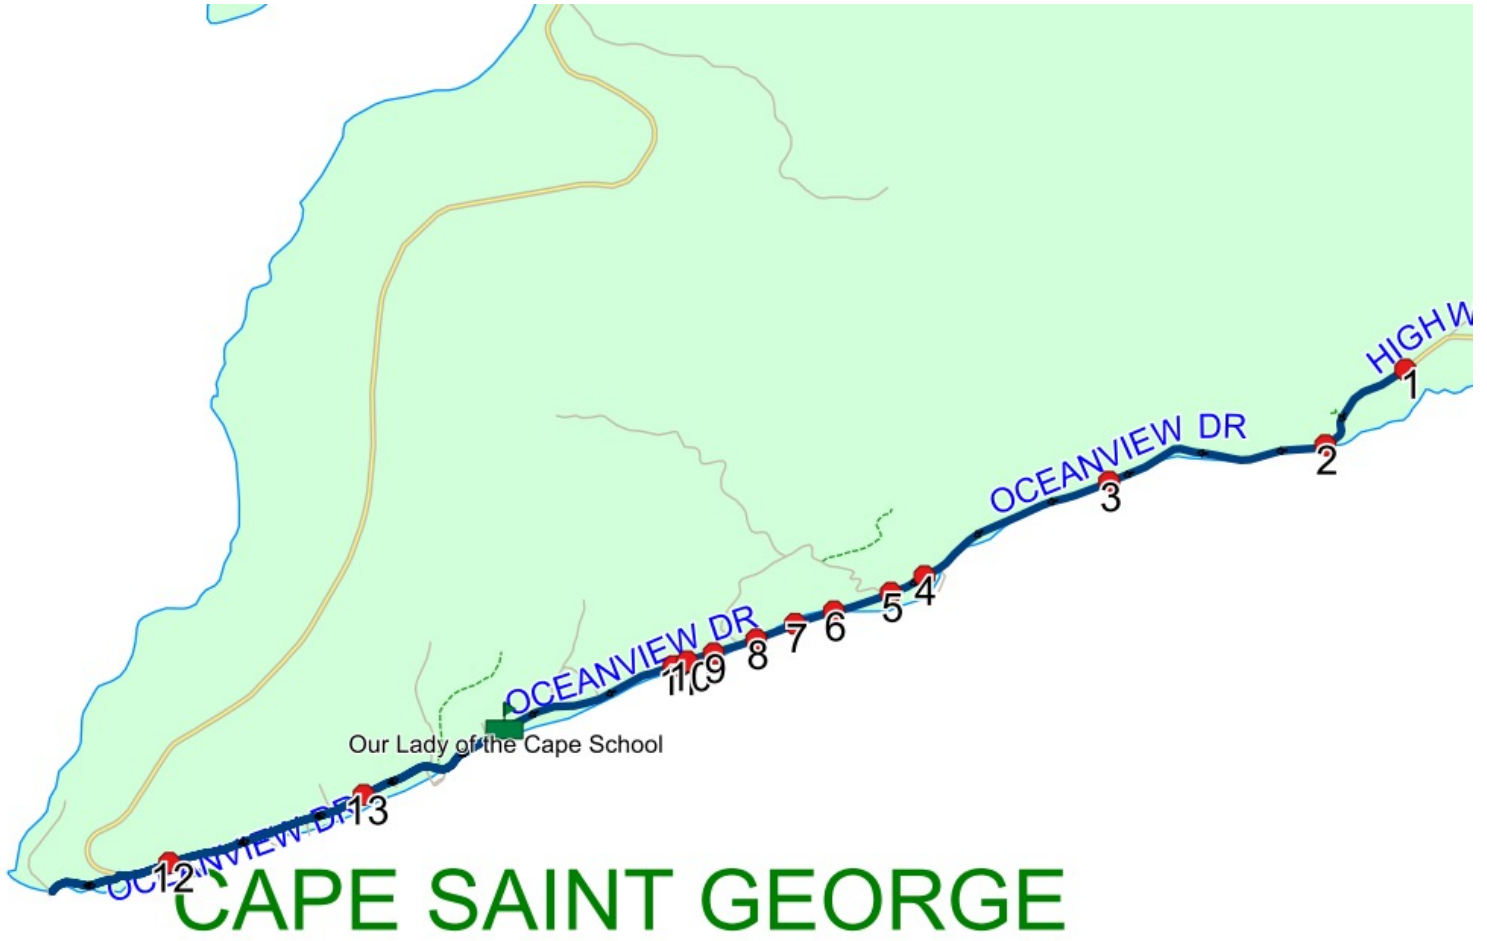

Route: 18-070-1 Run: 18-070-1 AM

Route: 18-070-1 **Operator:** TMN Busing Ltd
Vehicle: 18-070-1
Description:
Schools: Our Lady of the Cape School (096)

Run: 18-070-1 AM **Description:**
Stops: 14 **Schools:** **Start Time:** 7:45 AM **End Time:** 8:17 AM (32 min)
Our Lady of the Cape School **Current:**
2023-06-30

#	Arrival	Departure	Description
1		7:45 AM	327 MAIN RD, SHEAVES COVE
2		7:47 AM	148 MAIN RD, SHEAVES COVE
3	7:49 AM	7:50 AM	258 OCEANVIEW DR
4		7:52 AM	347 OCEANVIEW DR
5		7:53 AM	381 OCEANVIEW DR
6		7:54 AM	449 OCEANVIEW DR
7		7:55 AM	497 OCEANVIEW DR
8		7:56 AM	558 OCEANVIEW DR
9		7:57 AM	613 OCEANVIEW DR
10		7:58 AM	659 OCEANVIEW DR
11	7:58 AM	7:59 AM	683 OCEANVIEW DR
12		8:10 AM	1317 OCEANVIEW DR
13		8:13 AM	1041 OCEANVIEW DR
14	8:15 AM	8:16 AM	Our Lady of the Cape School Driveway

Route: 18-070-1 Run: 18-070-1 AM