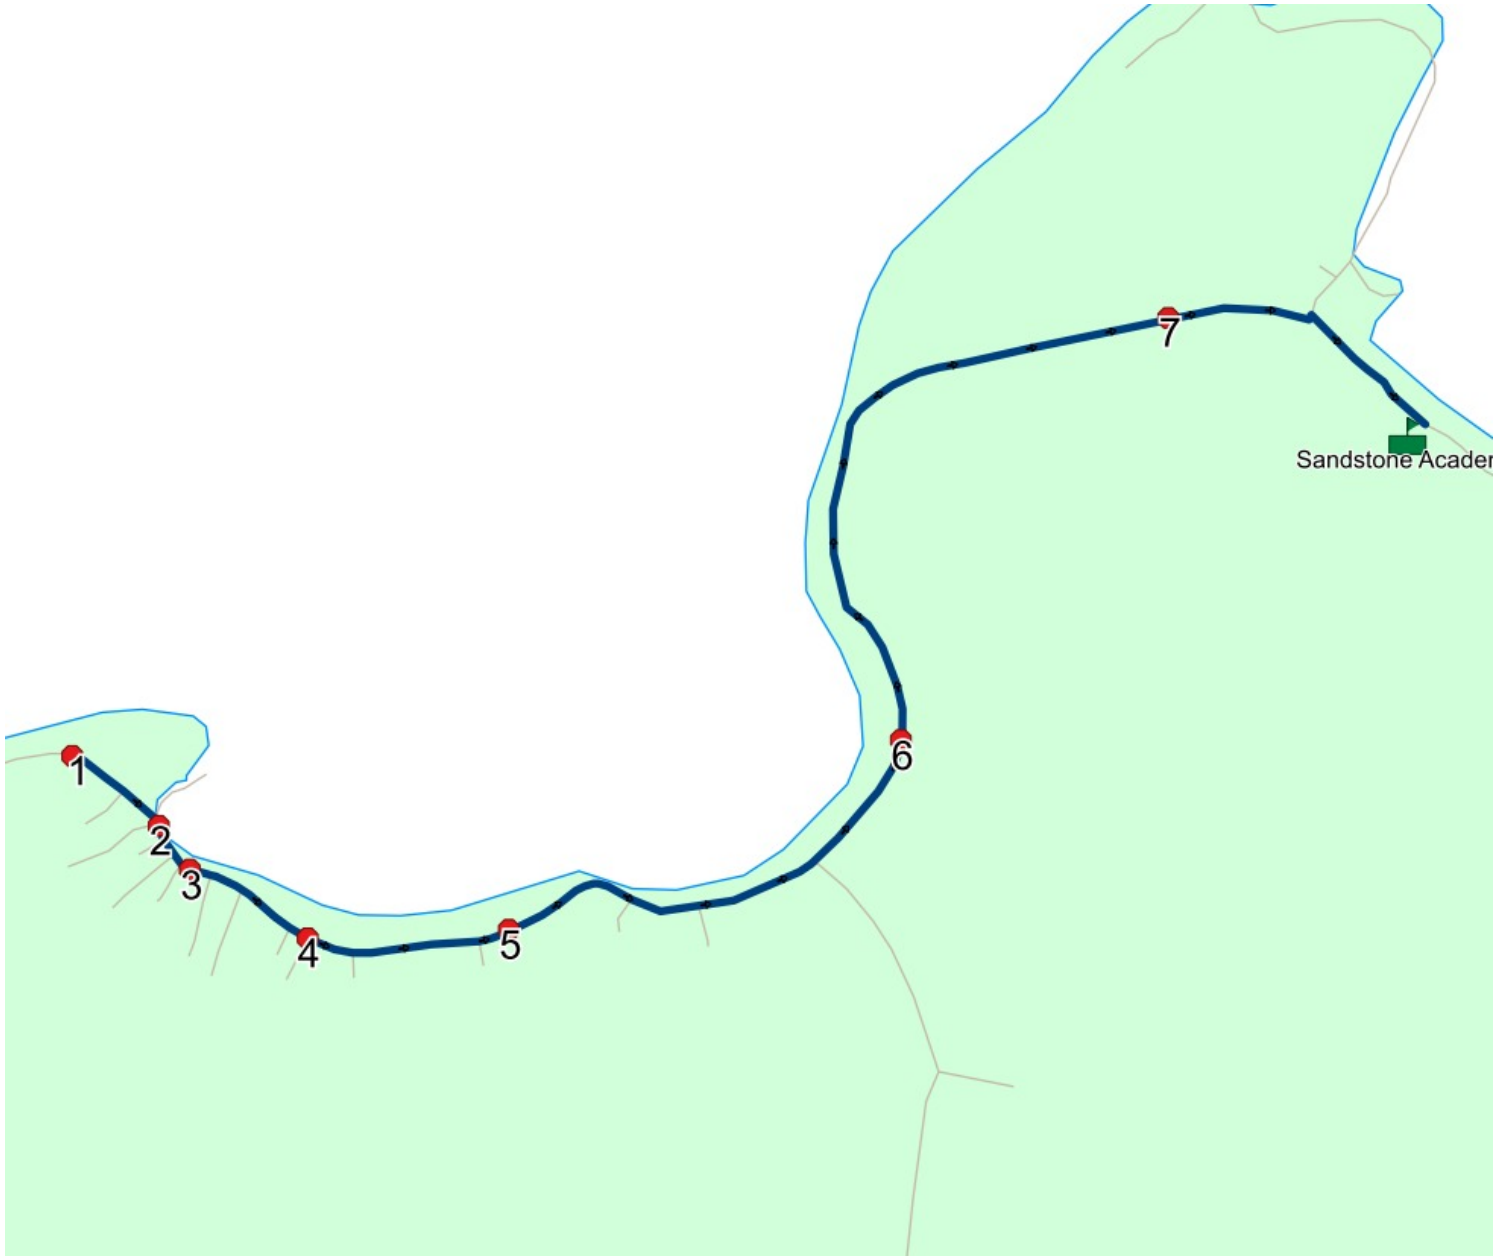

Route: SF 21 Run: SA 21 AM

Route: SF 21 **Operator:** NLESD (Summerford)
Vehicle: 376-18
Description:
Schools: Sandstone Academy (188)

Run: SA 21 AM **Description:**
Stops: 8 **Start Time:** 8:30 AM **End Time:** 8:41 AM (11 min)
Schools: Sandstone Academy

#	Arrival	Departure	Description
1		8:30 AM	TURN AROUND END OF FOGO VIEW DRIVE - ASPEN COVE
2		8:31 AM	OLD STORE - ASPEN COVE
3		8:32 AM	JUST PAST OLD CHURCH
4		8:33 AM	MAIN ST & BIRCH ST (CONVENIENCE STORE)
5		8:34 AM	41 MAIN ST - ASPEN COVE
6		8:36 AM	1ST HOUSE AFTER BRANCH ROAD
7		8:39 AM	COURTESY STOP FAMILY RESPONSIBILITY ZONE (1 MAIN ST, LADLE COVE)
8	8:40 AM	8:41 AM	Sandstone Academy

Route: SF 21 Run: SA 21 AM

Route: SF 21 Run: SA 21 PM

Route: SF 21 Operator: NLESD (Summerford)
Vehicle: 376-18
Description:
Schools: Sandstone Academy (188)

Run: SA 21 PM Description:
Stops: 8 Start Time: 2:25 PM End Time: 2:43 PM (18 min)
Schools: Sandstone Academy

Route: SF 21 Run: SA 21 PM