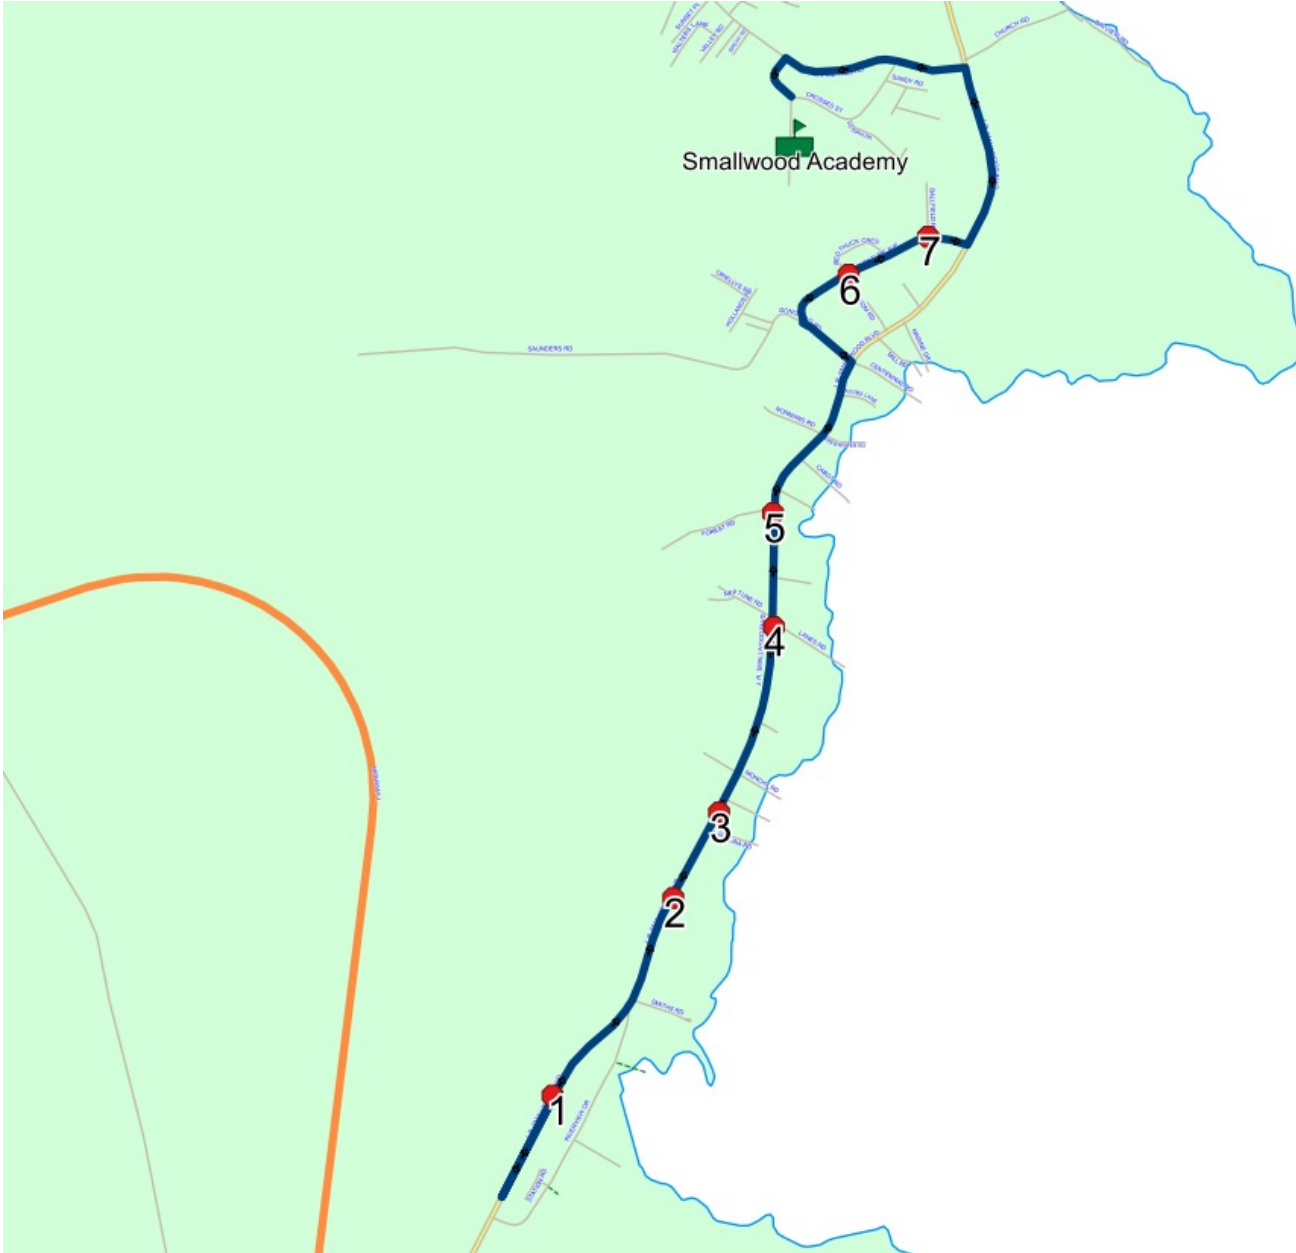

Route: GAN 35 Run: SMA 35 AM

Route: GAN 35 **Operator:** NLESD (Gander)
Vehicle: 394-19
Description:
Schools: Smallwood Academy (416)

Run: SMA 35 AM **Description:**
Stops: 8 **Start Time:** 8:25 AM **End Time:** 8:43 AM (18 min)
Schools: Smallwood Academy

#	Arrival	Departure	Description
1		8:25 AM	155 J R SMALLWOOD BLVD; GAMBO; A0G
2	8:27 AM	8:28 AM	182 J R SMALLWOOD BLVD
3	8:28 AM	8:29 AM	206 J R SMALLWOOD BLVD; GAMBO; A0G
4	8:29 AM	8:30 AM	264 J R SMALLWOOD BLVD
5		8:31 AM	321 J R SMALLWOOD BLVD
6	8:34 AM	8:35 AM	2 BONAVENTURE AVE
7		8:35 AM	COURTESY STOP FAMILY RESPONSIBILITY ZONE (40 BONAVENTURE)
8	8:40 AM	8:43 AM	Smallwood Academy

Route: GAN 35 Run: SMA 35 AM