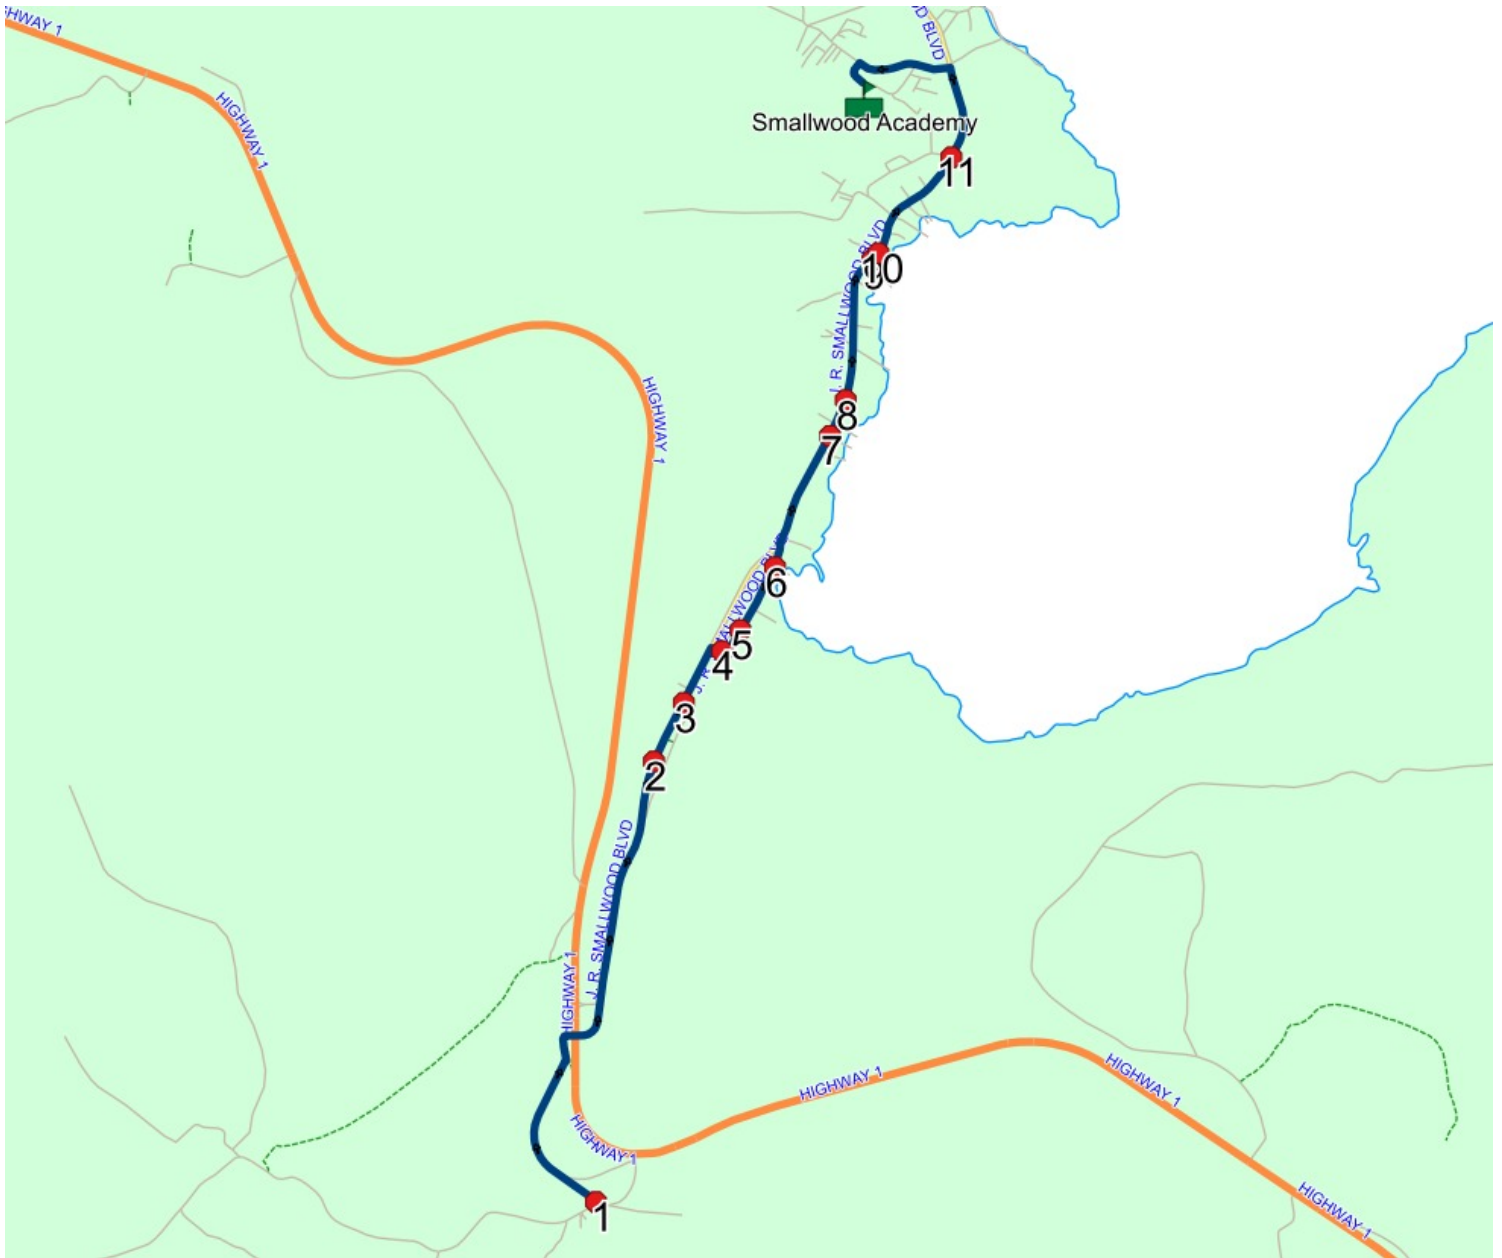

Route: GAN 34 Run: SMA 34A AM

Route: GAN 34 Operator: NLESD (Gander)
Vehicle: 395-19
Description:
Schools: Smallwood Academy (416)

Run: SMA 34A AM Description:
Stops: 12 Start Time: 8:21 AM End Time: 8:42 AM (21 min)
Schools: Smallwood Academy

#	Arrival	Departure	Description
1	8:21 AM	8:22 AM	MINT BROOK RESOURCE RD; GAMBO & GAMBO POND RD; GAMBO
2	8:26 AM	8:27 AM	75 J R SMALLWOOD BLVD
3		8:27 AM	82 J R SMALLWOOD BLVD
4	8:28 AM	8:29 AM	61 RIVERVIEW DR Current: 2023-06-30
5		8:29 AM	51 RIVERVIEW DR
6	8:30 AM	8:31 AM	10 RIVERVIEW DR
7	8:32 AM	8:33 AM	208 J R SMALLWOOD BLVD Current: 2023-06-30
8		8:33 AM	230 J R SMALLWOOD BLVD
9	8:34 AM	8:35 AM	United Church
10	8:35 AM	8:36 AM	J. R. SMALLWOOD BLVD & NORMANS RD Current: 2023-06-30
11		8:36 AM	COURTESY STOP/FAMILY RESPONSIBILITY ZONE BONAVENTURE AVE & J. R. SMALLWOOD BLVD
12	8:40 AM	8:42 AM	Smallwood Academy

Route: GAN 34 Run: SMA 34A AM