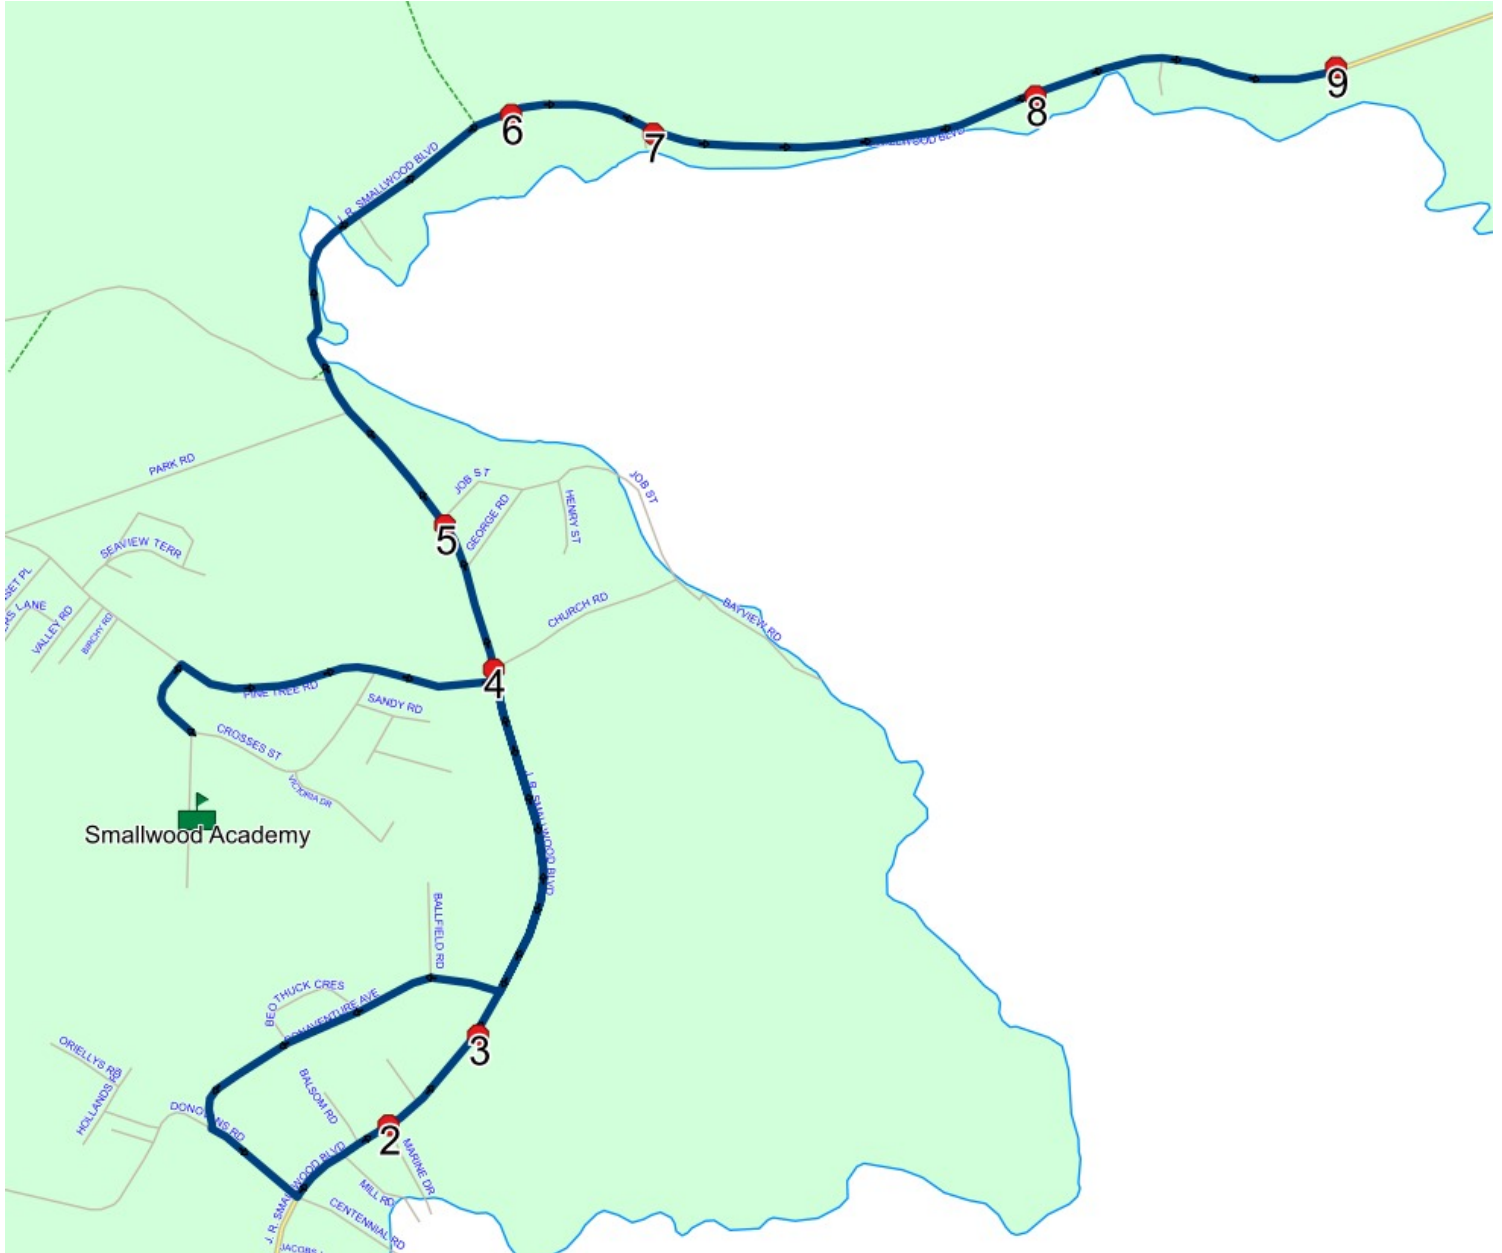

Route: GAN 33 Run: SMA 33 PM

Route: GAN 33 **Operator:** NLESD (Gander)
Vehicle: 452-21
Description:
Schools: Smallwood Academy (416)

Run: SMA 33 PM **Description:**
Stops: 9 **Start Time:** 2:40 PM **End Time:** 3:10 PM (30 min)
Schools: Smallwood Academy

#	Arrival	Departure	Description
1	2:40 PM	2:55 PM	Smallwood Academy
2	3:02 PM		MARINE DR & J. R. SMALLWOOD BLVD Current: 2023-06-30
3	3:03 PM		405 J R SMALLWOOD BLVD Current: 2023-06-30
4	3:04 PM		J. R. SMALLWOOD BLVD & CHURCH RD Current: 2023-06-30
5	3:05 PM		COURTESY STOP FAMILY RESPONSIBILITY ZONE (445 J. R. SMALLWOOD BLVD)
6	3:06 PM	3:07 PM	518 J R SMALLWOOD BLVD Current: 2023-06-30
7	3:07 PM	3:08 PM	546 J R SMALLWOOD BLVD
8	3:08 PM	3:09 PM	584 J. R. SMALLWOOD BLVD (Recycling Depot)
9	3:09 PM	3:10 PM	606 J R SMALLWOOD BLVD

Route: GAN 33 Run: SMA 33 PM