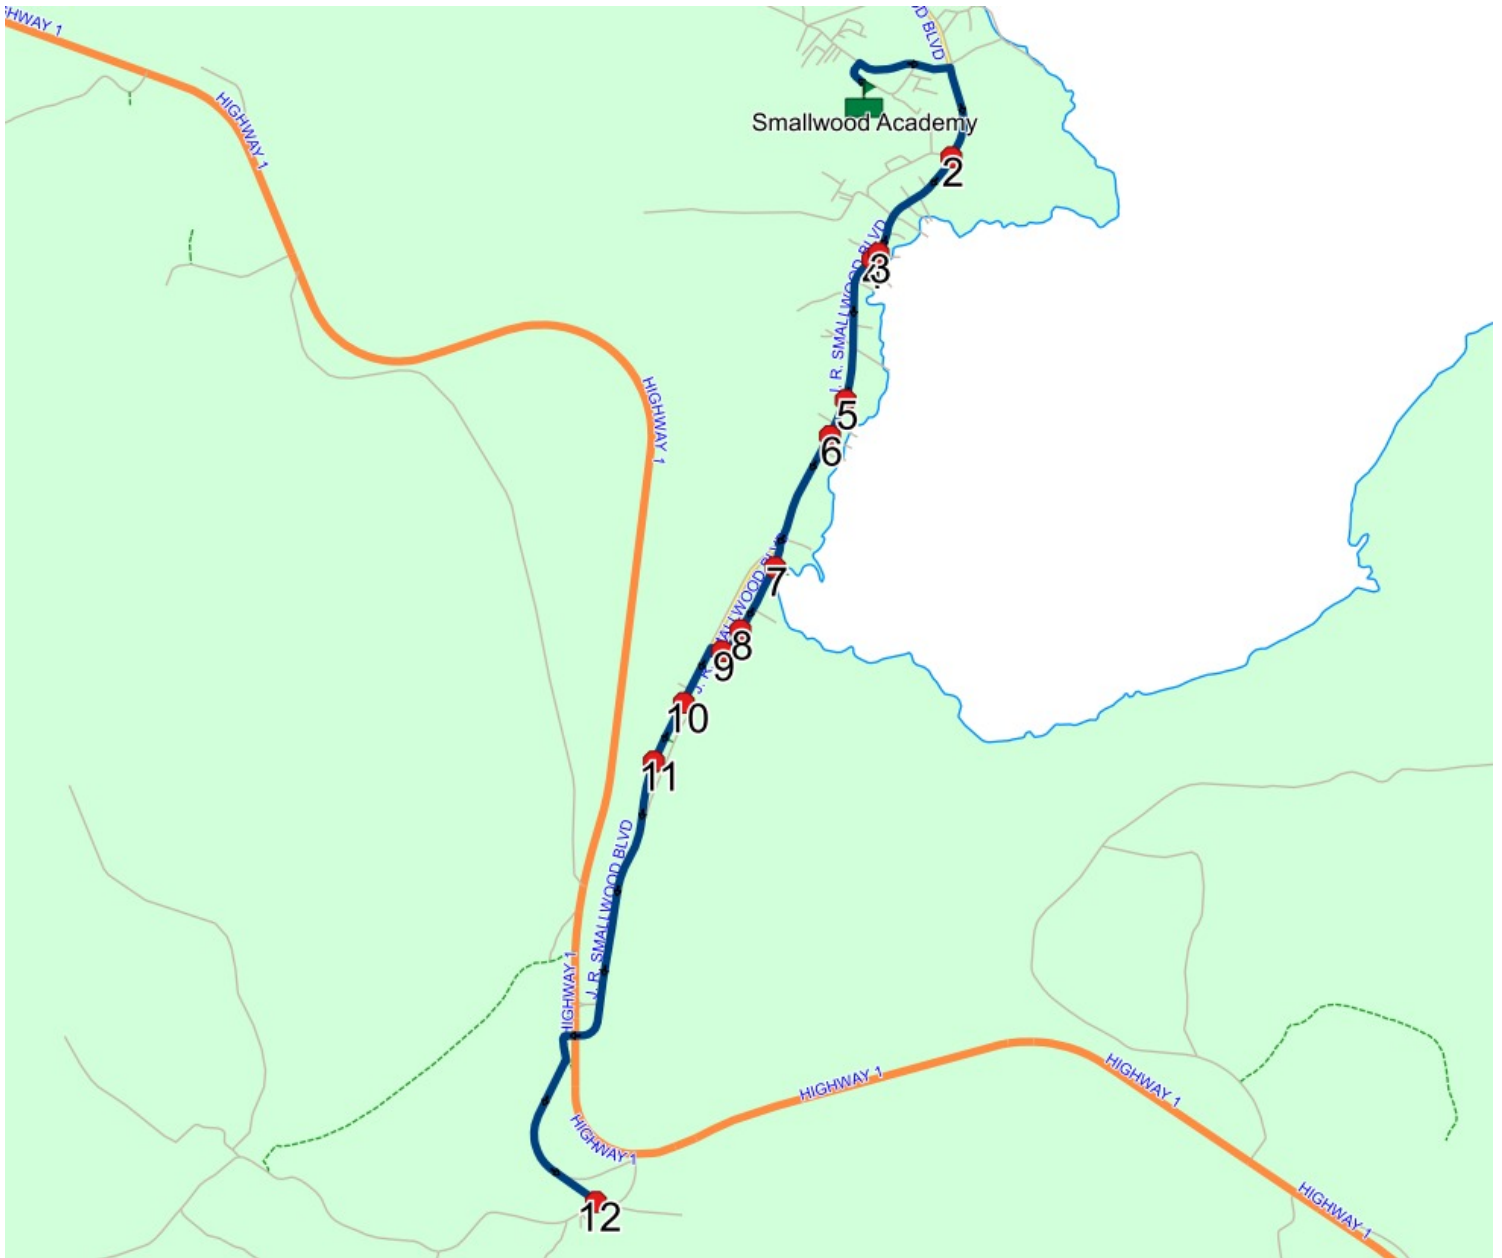

Route: GAN 34 Run: SMA 34A PM

Route: GAN 34 **Operator:** NLESD (Gander)
Vehicle: 395-19
Description:
Schools: Smallwood Academy (416)

Run: SMA 34A PM **Description:**
Stops: 12 **Start Time:** 2:40 PM **End Time:** 3:14 PM (34 min)
Schools: Smallwood Academy

#	Arrival	Departure	Description
1	2:40 PM	2:55 PM	Smallwood Academy
2	2:58 PM		COURTESY STOP/FAMILY RESPONSIBILITY ZONE BONAVENTURE AVE & J. R. SMALLWOOD BLVD
3	2:59 PM		J. R. SMALLWOOD BLVD & NORMANS RD Current: 2023-06-30
4	2:59 PM	3:00 PM	United Church
5	3:01 PM	3:02 PM	230 J R SMALLWOOD BLVD
6	3:02 PM	3:03 PM	208 J R SMALLWOOD BLVD Current: 2023-06-30
7	3:04 PM	3:05 PM	10 RIVERVIEW DR
8	3:06 PM		51 RIVERVIEW DR
9	3:07 PM		61 RIVERVIEW DR Current: 2023-06-30
10	3:08 PM		82 J R SMALLWOOD BLVD
11	3:09 PM		75 J R SMALLWOOD BLVD
12	3:14 PM		MINT BROOK RESOURCE RD; GAMBO & GAMBO POND RD; GAMBO

Route: GAN 34 Run: SMA 34A PM