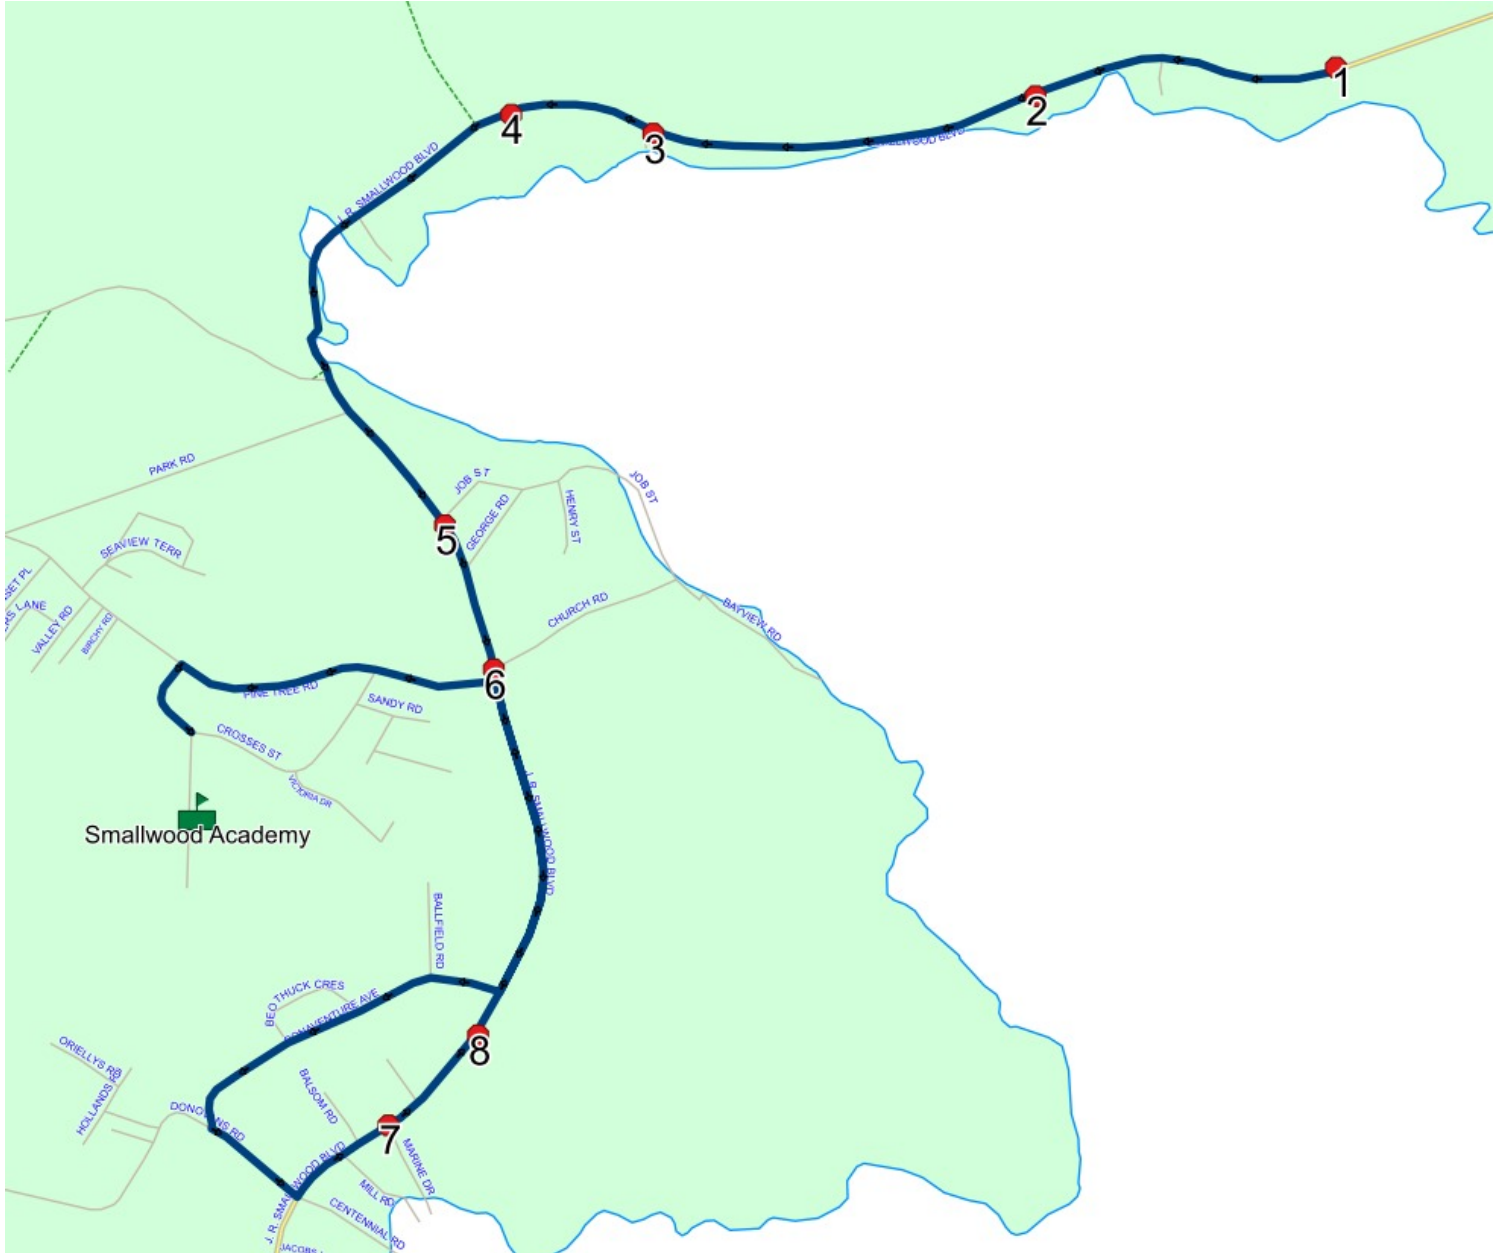

## Route: GAN 33 Run: SMA 33 AM

**Route:** GAN 33 **Operator:** NLESD (Gander)  
**Vehicle:** 452-21  
**Description:**  
**Schools:** Smallwood Academy (416)

**Run:** SMA 33 AM **Description:**  
**Stops:** 9 **Start Time:** 8:25 AM **End Time:** 8:42 AM (17 min)  
**Schools:** Smallwood Academy

#	Arrival	Departure	Description
1	8:25 AM	8:26 AM	606 J R SMALLWOOD BLVD
2		8:26 AM	584 J. R. SMALLWOOD BLVD (Recycling Depot)
3	8:27 AM	8:28 AM	546 J R SMALLWOOD BLVD
4	8:28 AM	8:29 AM	518 J R SMALLWOOD BLVD <span style="float: right;">Current: 2023-06-30</span>
5		8:30 AM	COURTESY STOP FAMILY RESPONSIBILITY ZONE (445 J. R. SMALLWOOD BLVD)
6		8:30 AM	J. R. SMALLWOOD BLVD & CHURCH RD <span style="float: right;">Current: 2023-06-30</span>
7	8:35 AM	8:36 AM	MARINE DR & J. R. SMALLWOOD BLVD <span style="float: right;">Current: 2023-06-30</span>
8		8:36 AM	405 J R SMALLWOOD BLVD <span style="float: right;">Current: 2023-06-30</span>
9	8:40 AM	8:42 AM	Smallwood Academy

## Route: GAN 33 Run: SMA 33 PM

**Route:** GAN 33 **Operator:** NLESD (Gander)  
**Vehicle:** 452-21  
**Description:**  
**Schools:** Smallwood Academy (416)

**Run:** SMA 33 PM **Description:**  
**Stops:** 9 **Start Time:** 2:40 PM **End Time:** 3:10 PM (30 min)  
**Schools:** Smallwood Academy

#	Arrival	Departure	Description
1	2:40 PM	2:55 PM	Smallwood Academy
2	3:02 PM		MARINE DR & J. R. SMALLWOOD BLVD <span style="float: right;">Current: 2023-06-30</span>
3	3:03 PM		405 J R SMALLWOOD BLVD <span style="float: right;">Current: 2023-06-30</span>
4	3:04 PM		J. R. SMALLWOOD BLVD & CHURCH RD <span style="float: right;">Current: 2023-06-30</span>
5	3:05 PM		COURTESY STOP FAMILY RESPONSIBILITY ZONE (445 J. R. SMALLWOOD BLVD)
6	3:06 PM	3:07 PM	518 J R SMALLWOOD BLVD <span style="float: right;">Current: 2023-06-30</span>
7	3:07 PM	3:08 PM	546 J R SMALLWOOD BLVD
8	3:08 PM	3:09 PM	584 J. R. SMALLWOOD BLVD (Recycling Depot)
9	3:09 PM	3:10 PM	606 J R SMALLWOOD BLVD