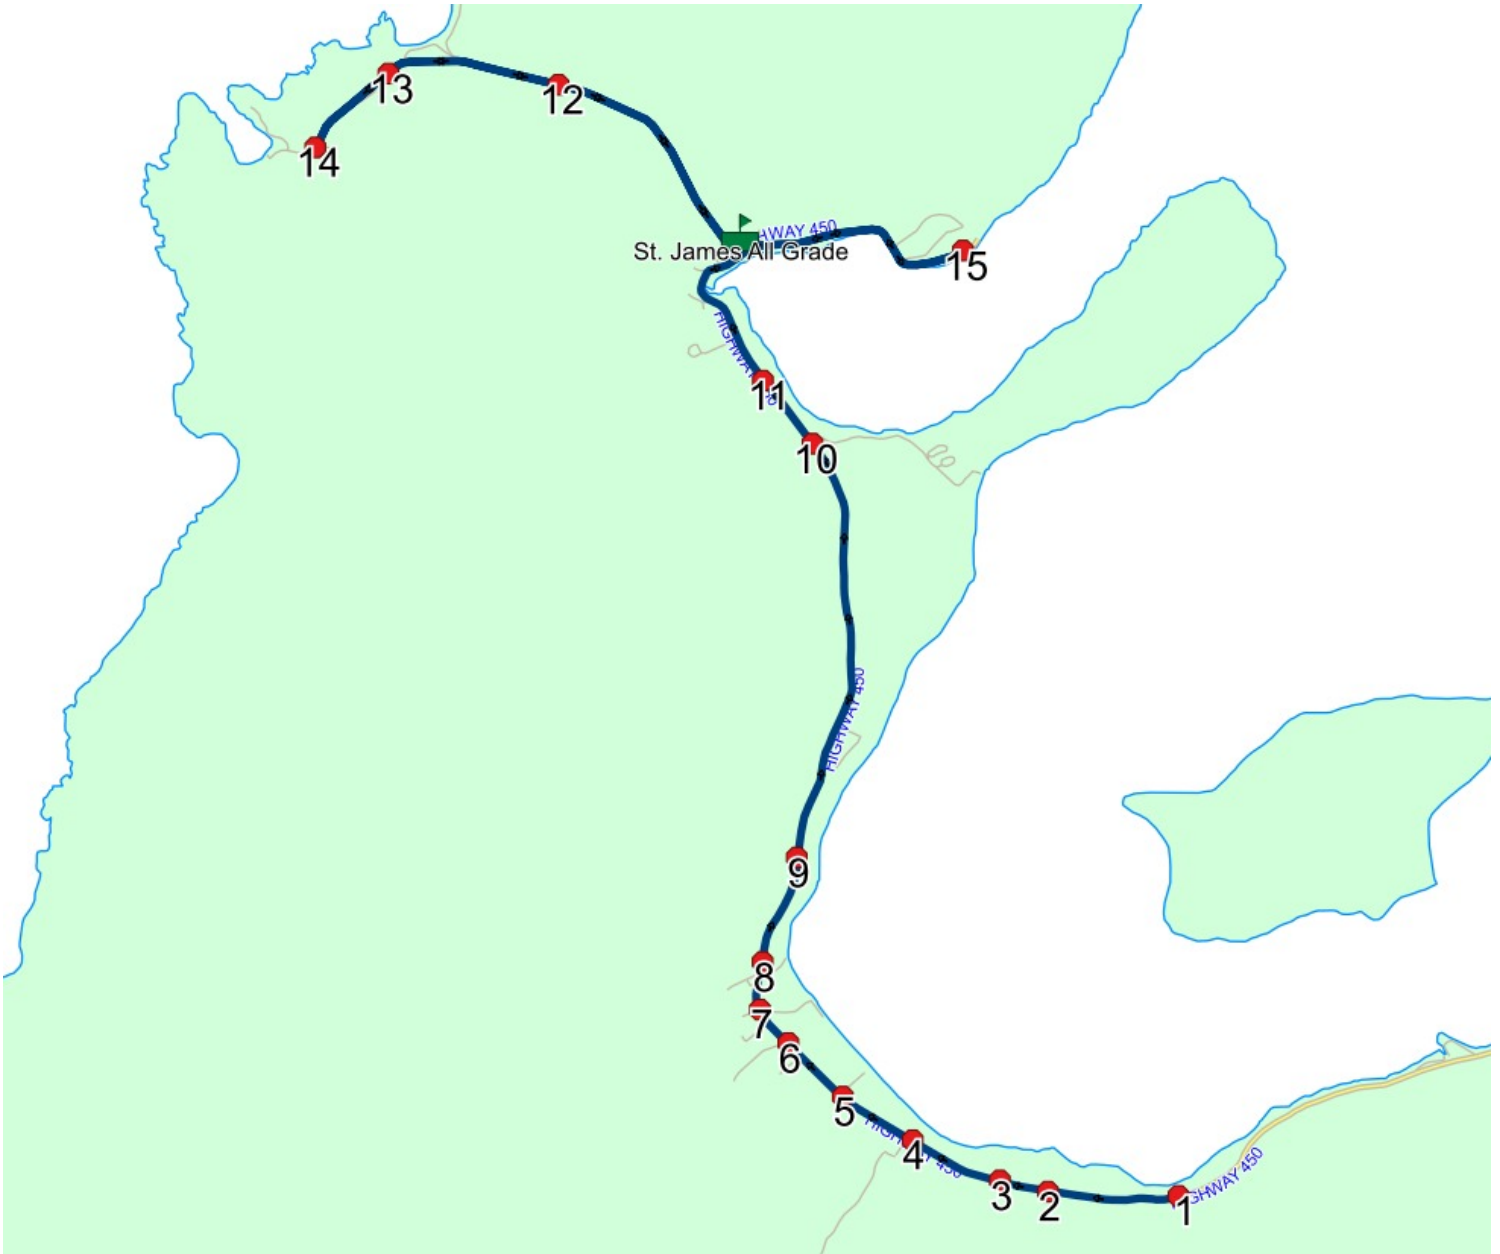

## Route: LH 01 Run: SJA 01 AM

**Route:** LH 01 **Operator:** NLESD (Corner Brook)  
**Vehicle:** 432-20  
**Description:**  
**Schools:** St. James All Grade (079)

**Run:** SJA 01 AM **Description:** York Harbour/ Lark Harbour  
**Stops:** 16 **Start Time:** 7:56 AM **End Time:** 8:33 AM (37 min)  
**Schools:** St. James All Grade

## Route: LH 01 Run: SJA 01 PM

**Route:** LH 01 **Operator:** NLESD (Corner Brook)  
**Vehicle:** 432-20  
**Description:**  
**Schools:** St. James All Grade (079)

**Run:** SJA 01 PM **Description:** York Harbour/ Lark Harbour  
**Stops:** 16 **Start Time:** 3:07 PM **End Time:** 3:46 PM (39 min)  
**Schools:** St. James All Grade

#	Arrival	Departure	Description
1	3:07 PM	3:10 PM	St. James All Grade Driveway
2	3:14 PM		18 HIGHWAY 450 <span style="float: right;">Current: 2024-06-30</span>
3	3:21 PM	3:22 PM	LITTLE PORT RD; LARK HARBOUR & TRAVERS RD; LARK HARBOUR
4	3:25 PM	3:26 PM	213 LITTLE PORT RD
5	3:28 PM		CAPTAIN COOKS GALLEY
6	3:32 PM	3:33 PM	274 HIGHWAY 450 <span style="float: right;">Current: 2024-06-30</span>
7	3:33 PM		PROVINCIAL PARK TURNAROUND (COURTESY STOP)
8	3:36 PM	3:37 PM	53 HIGHWAY 450; YORK HARBOUR; A0L <span style="float: right;">Current: 2024-06-30</span>
9	3:37 PM	3:38 PM	108 HIGHWAY 450; YORK HARBOUR; A0L <span style="float: right;">Current: 2024-06-30</span>
10	3:38 PM	3:39 PM	HIGHWAY 450 & BALSAM DR (GREY WHITE HOUSE)
11	3:39 PM	3:40 PM	THE ROOST GALLERY
12	3:40 PM	3:41 PM	153 HIGHWAY 450; YORK HARBOUR; A0L
13	3:41 PM	3:42 PM	MAIN RD & BYRNES STORE
14	3:43 PM	3:44 PM	217 HIGHWAY 450; YORK HARBOUR; A0L
15	3:44 PM		242 HIGHWAY 450; YORK HARBOUR; A0L
16	3:45 PM	3:46 PM	BUS TURNAROUND YORK HARBOUR

Route: LH 01 Run: SJA 01 PM