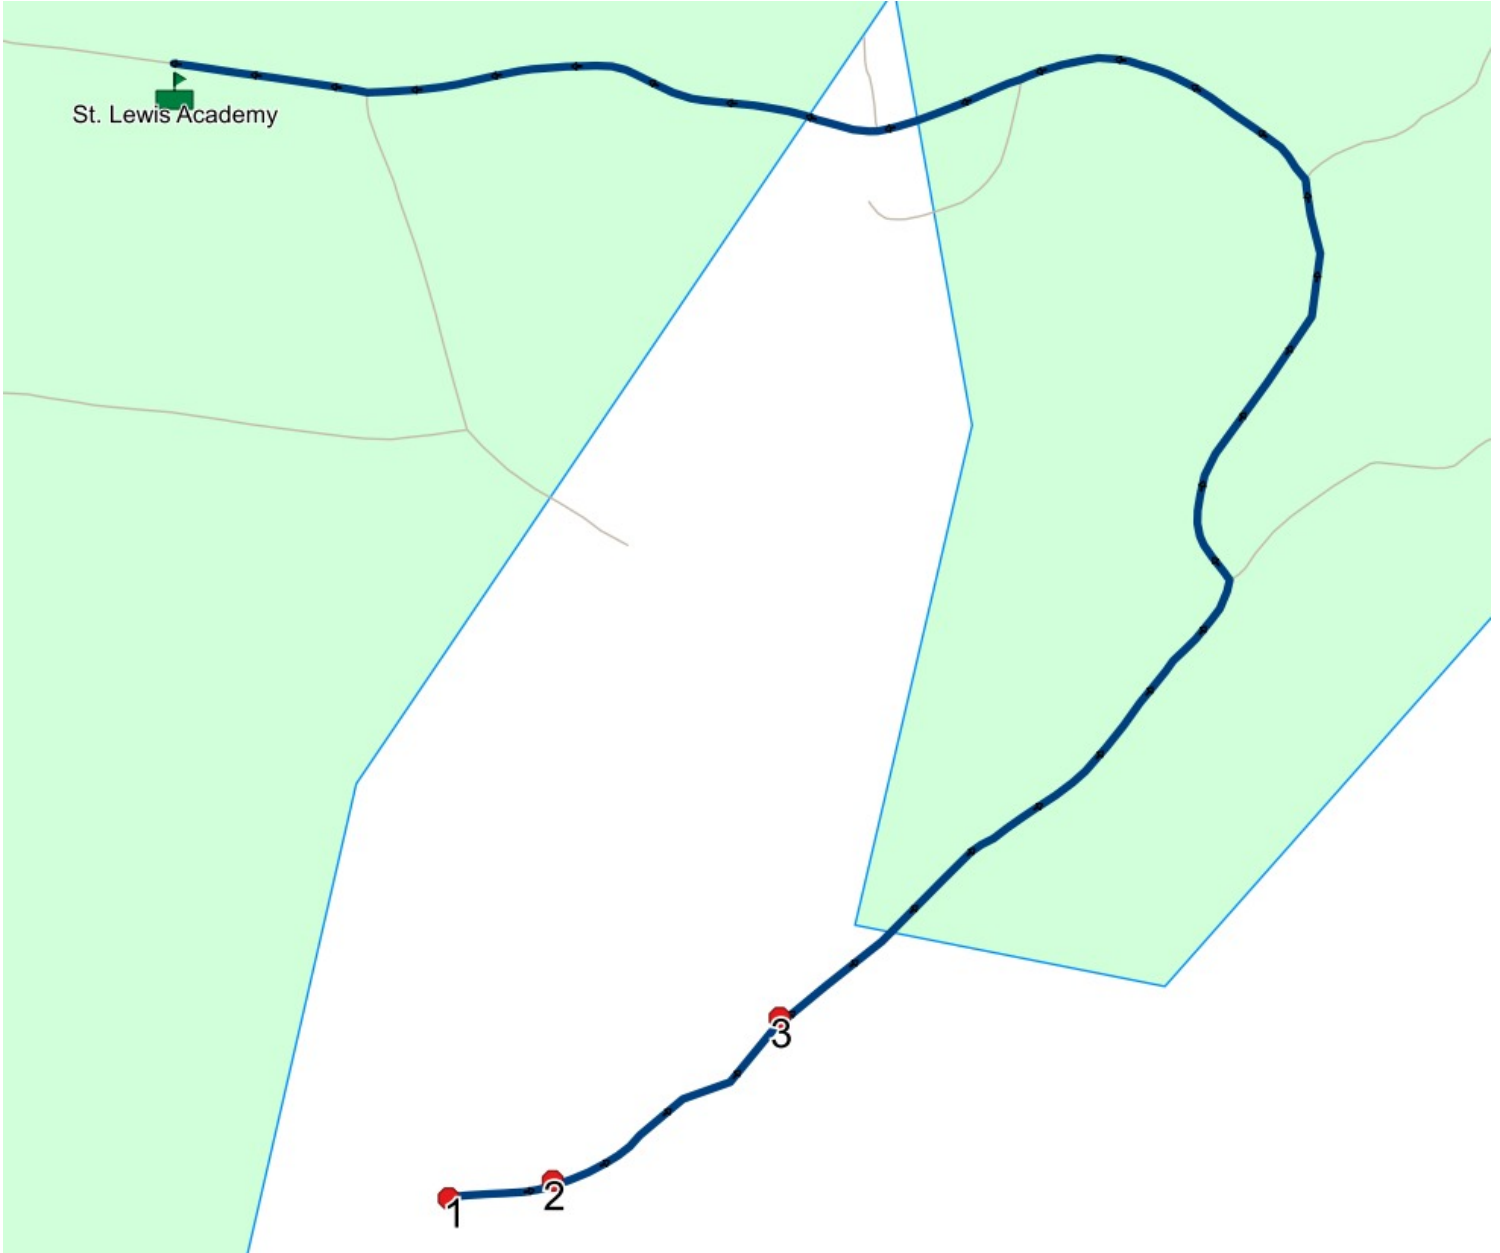

Route: 21-191-1 Run: 21-191-1 AM

Route: 21-191-1 **Operator:** TMN Busing Ltd
Vehicle: 21-191-1
Description:
Schools: St. Lewis Academy (054)

Run: 21-191-1 AM **Stops:** 4 **Start Time:** 8:23 AM **Description:**
End Time: 8:31 AM (8 min)
Schools: St. Lewis Academy
Current: 2022-06-30

#	Arrival	Departure	Description
1		8:23 AM	FISHERMANS POINT RD
2	8:23 AM	8:24 AM	10 FISHERMANS POINT RD
3		8:24 AM	34 FISHERMANS POINT RD
4	8:30 AM	8:31 AM	St. Lewis Academy Driveway

Route: 21-191-1 Run: 21-191-1 AM

Route: 21-191-1 Run: 21-191-1 PM

Route: 21-191-1 **Operator:** TMN Busing Ltd
Vehicle: 21-191-1
Description:
Schools: St. Lewis Academy (054)

Run: 21-191-1 PM **Description:**
Stops: 4 **Start Time:** 3:05 PM **End Time:** 3:12 PM (7 min)
Schools: St. Lewis Academy
Current: 2022-06-30

#	Arrival	Departure	Description
1		3:05 PM	St. Lewis Academy Driveway
2	3:10 PM		34 FISHERMANS POINT RD
3	3:11 PM		10 FISHERMANS POINT RD
4	3:12 PM		FISHERMANS POINT RD

Route: 21-191-1 Run: 21-191-1 PM