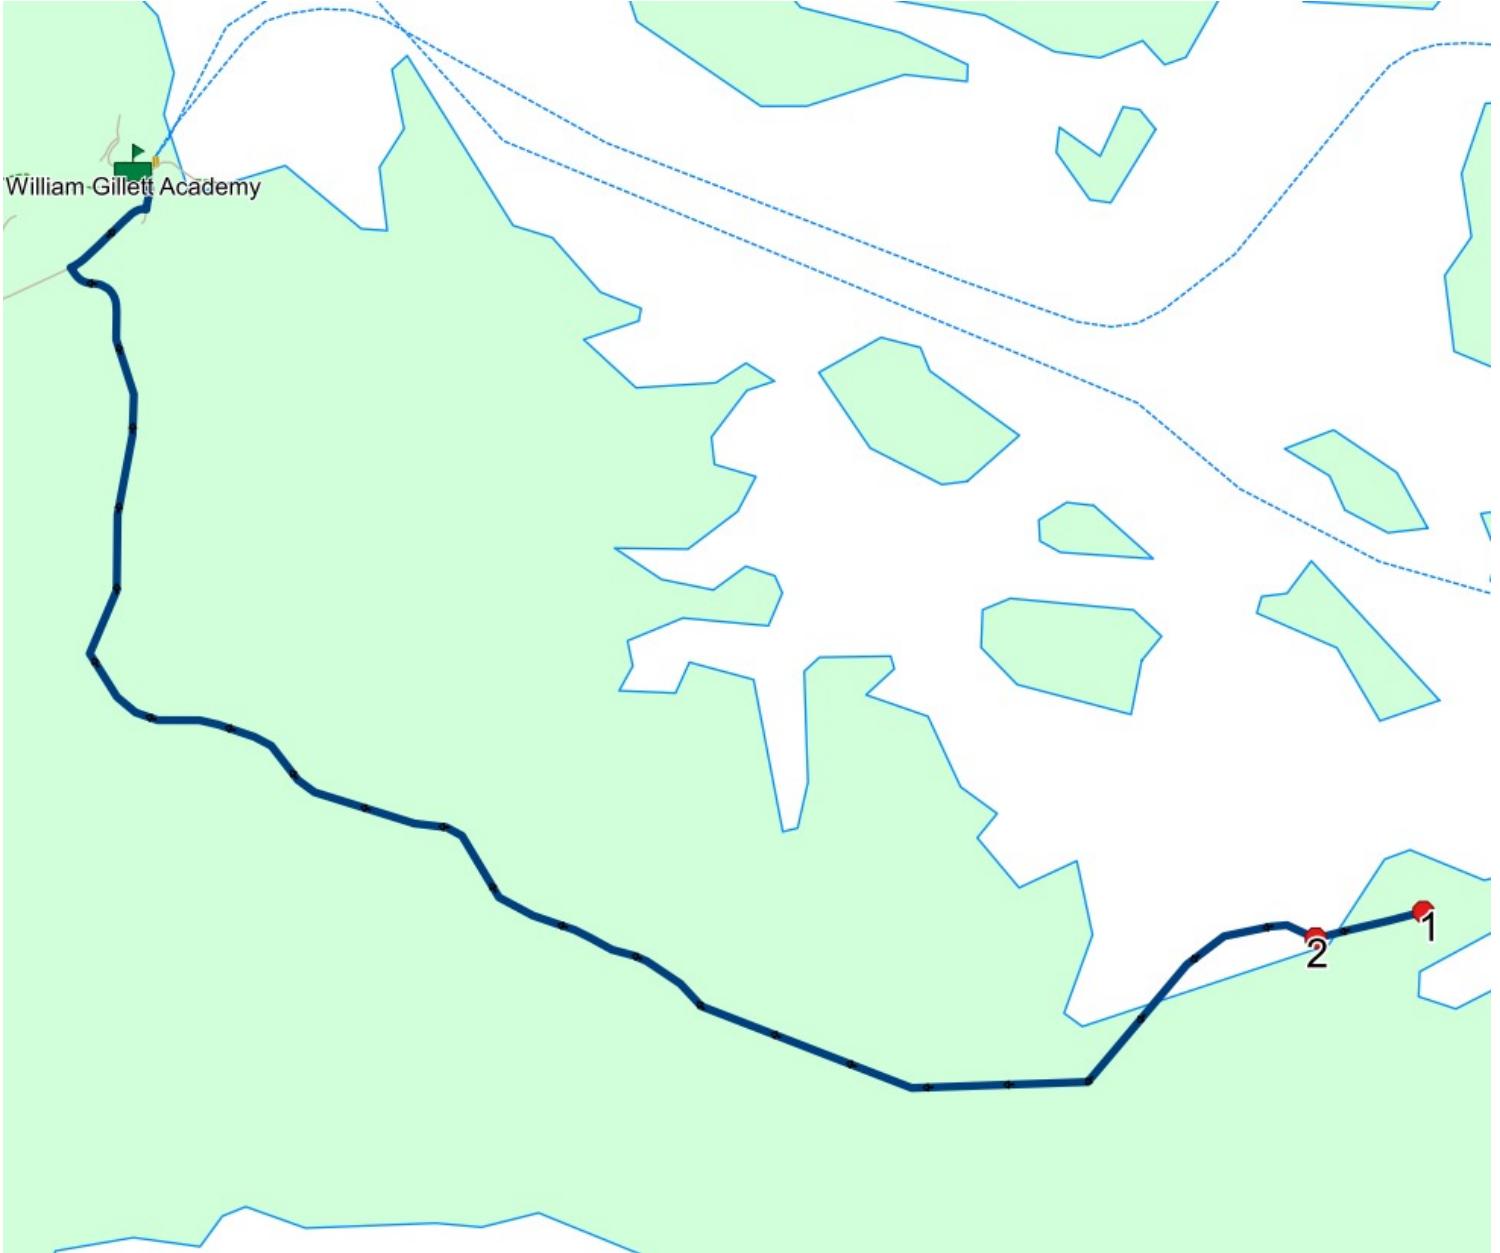

Route: 22-049-1 Run: 22-049-1 AM

Route: 22-049-1 Run: 22-049-1 PM

Route: 22-049-1 **Operator:** Sandra Campbell
Vehicle: 22-049-1
Description:
Schools: William Gillett Academy (022)

Run: 22-049-1 PM **Description:**
Stops: 3 **Start Time:** 2:55 PM **End Time:** 4:04 PM (69 min)
Schools: William Gillett Academy
New: 2022-09-01 **Current:** 2023-06-30

#	Arrival	Departure	Description
1	2:55 PM	3:10 PM	William Gillett Academy Driveway
2	4:00 PM	4:01 PM	Pinsent's Arm
3	4:04 PM		

Route: 22-049-1 Run: 22-049-1 PM

Route: 22-049-2 Run: 22-049-2 AM

Route: 22-049-2 Run: 22-049-2 PM

Route: 22-049-2 **Operator:** Sandra Campbell
Vehicle: 22-049-2
Description:
Schools: William Gillett Academy (022)

Run: 22-049-2 PM **Description:**
Stops: 3 **Start Time:** 2:55 PM **End Time:** 4:04 PM (69 min)
Schools: William Gillett Academy
New: 2022-09-01 **Current:** 2023-06-30

#	Arrival	Departure	Description
1	2:55 PM	3:10 PM	William Gillett Academy Driveway
2	4:00 PM	4:01 PM	Pinsent's Arm
3	4:04 PM		

Route: 22-049-2 Run: 22-049-2 PM

Route: 22-049-3 Run: 22-049-3 AM

Route: 22-049-3 Run: 22-049-3 PM