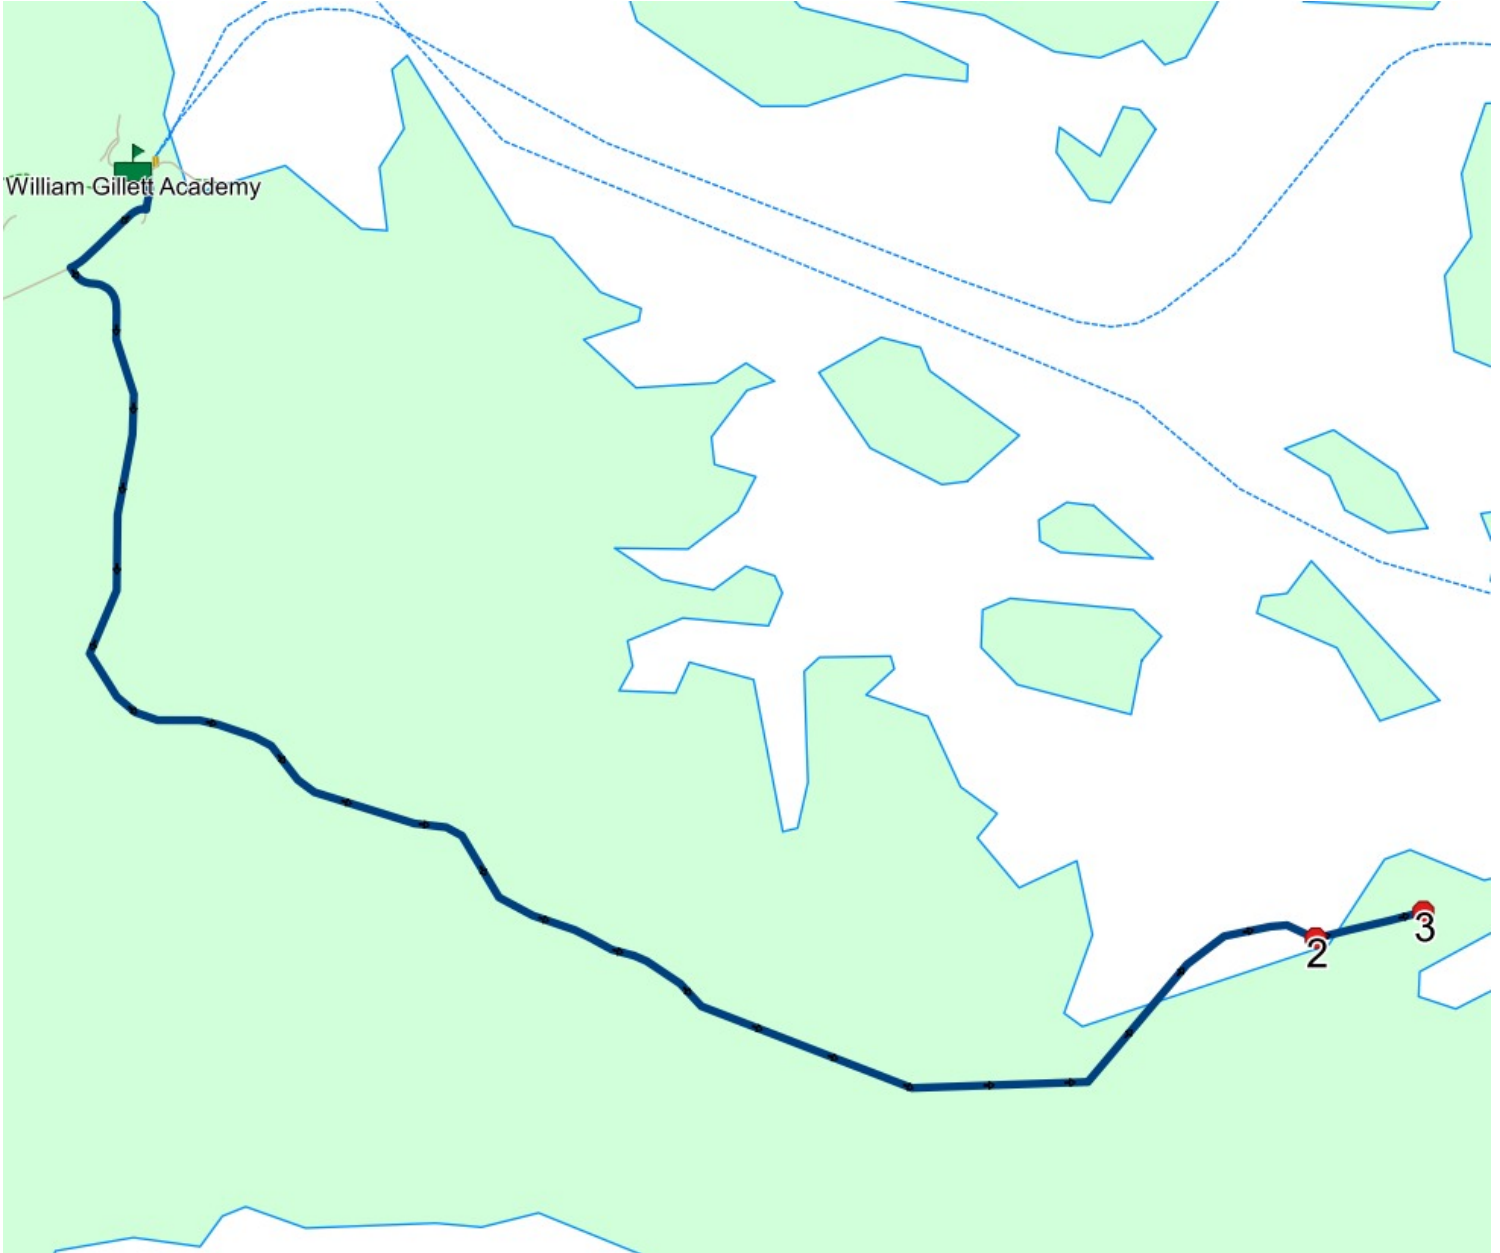

Route: 22-049-1 Run: 22-049-1 AM

Route: 22-049-1 Run: 22-049-1 PM

Route: 22-049-1 **Operator:** Sandra Campbell
Vehicle: 22-049-1
Description:
Schools: William Gillett Academy (022)

Run: 22-049-1 PM **Description:**
Stops: 3 **Start Time:** 2:55 PM **End Time:** 4:04 PM (69 min)
Schools: William Gillett Academy
New: 2022-09-01 **Current:** 2023-06-30

#	Arrival	Departure	Description
1	2:55 PM	3:10 PM	William Gillett Academy Driveway
2	4:00 PM	4:01 PM	Pinsent's Arm
3	4:04 PM		

Route: 22-049-1 Run: 22-049-1 PM

Route: 22-049-2 Run: 22-049-2 AM

Route: 22-049-2 Run: 22-049-2 PM

Route: 22-049-2 **Operator:** Sandra Campbell
Vehicle: 22-049-2
Description:
Schools: William Gillett Academy (022)

Run: 22-049-2 PM **Description:**
Stops: 3 **Start Time:** 2:55 PM **End Time:** 4:04 PM (69 min)
Schools: William Gillett Academy
New: 2022-09-01 **Current:** 2023-06-30

#	Arrival	Departure	Description
1	2:55 PM	3:10 PM	William Gillett Academy Driveway
2	4:00 PM	4:01 PM	Pinsent's Arm
3	4:04 PM		

Route: 22-049-2 Run: 22-049-2 PM

Route: 22-049-3 Run: 22-049-3 AM

Route: 22-049-3 Run: 22-049-3 PM