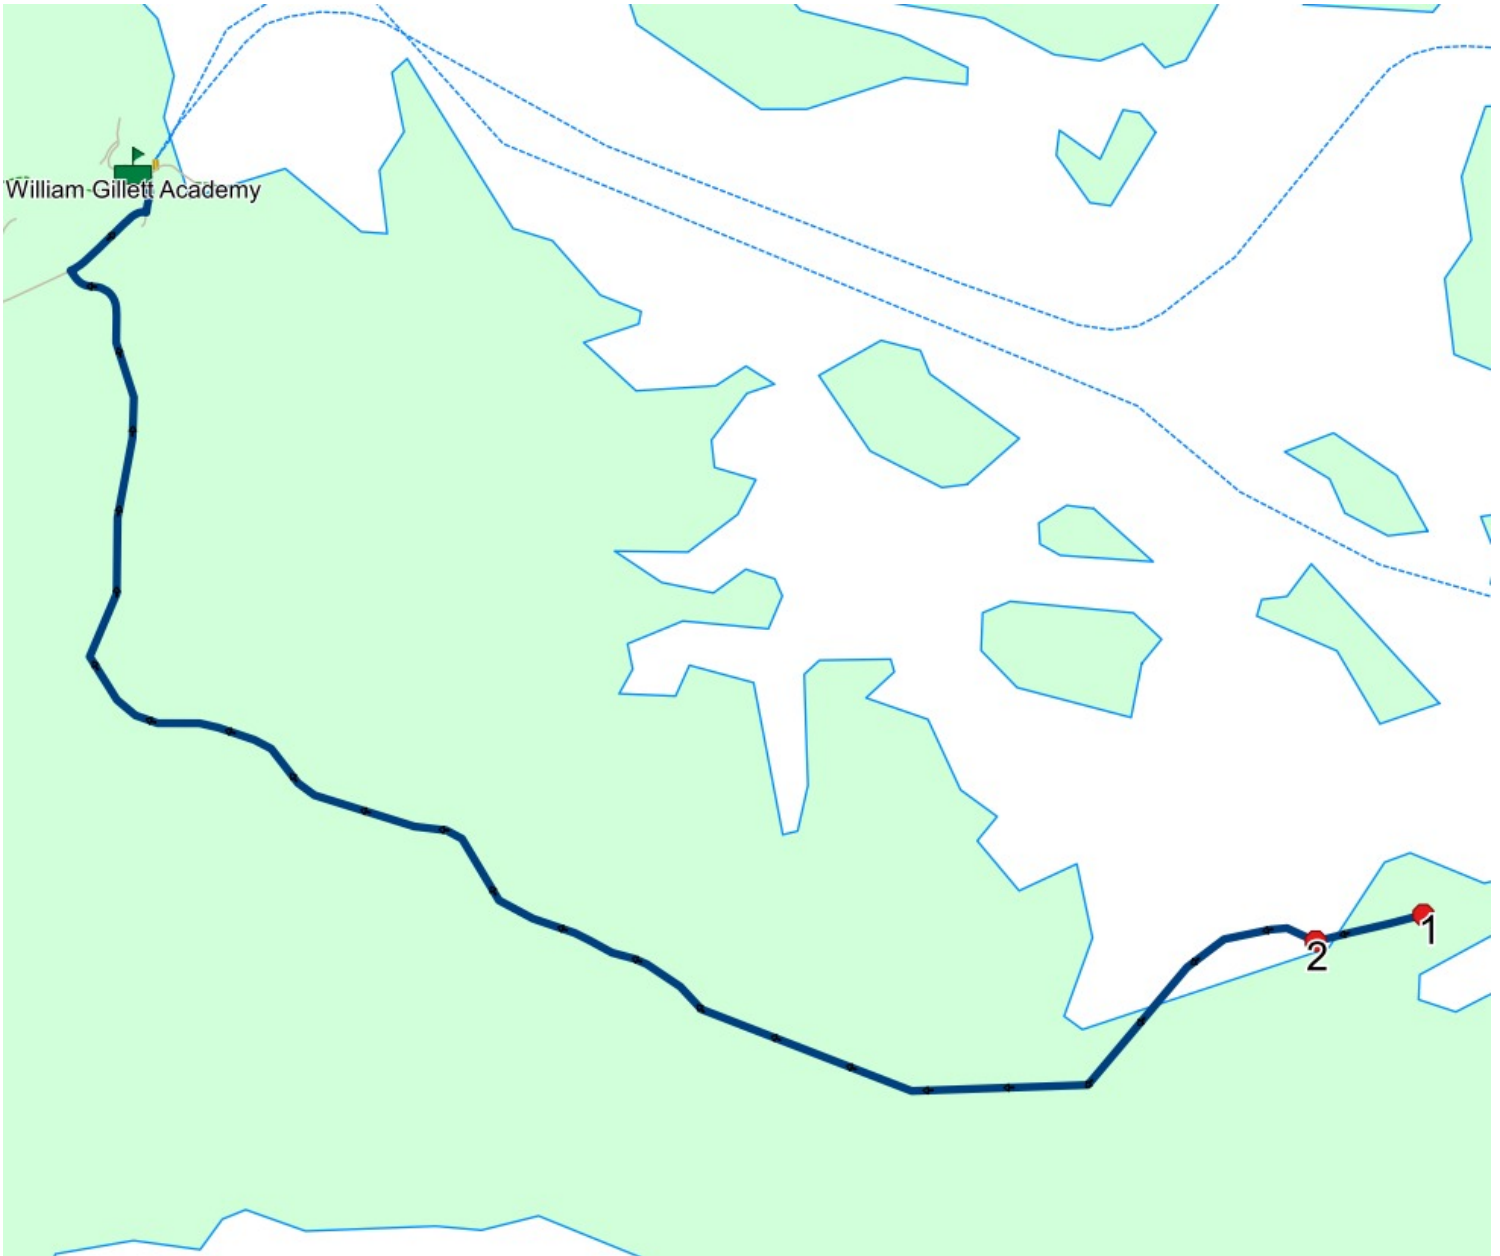

Route: 22-049-1 Run: 22-049-1 AM

Route: 22-049-1 Run: 22-049-1 PM

Route: 22-049-1 **Operator:** Sandra Campbell
Vehicle: 22-049-1
Description:
Schools: William Gillett Academy (022)

Run: 22-049-1 PM **Description:**
Stops: 3 **Start Time:** 2:55 PM **End Time:** 4:04 PM (69 min)
Schools: William Gillett Academy
New: 2022-09-01 **Current:** 2023-06-30

#	Arrival	Departure	Description
1	2:55 PM	3:10 PM	William Gillett Academy Driveway
2	4:00 PM	4:01 PM	Pinsent's Arm
3	4:04 PM		

Route: 22-049-1 Run: 22-049-1 PM

Route: 22-049-2 Run: 22-049-2 AM

Route: 22-049-2 Run: 22-049-2 PM

Route: 22-049-2 **Operator:** Sandra Campbell
Vehicle: 22-049-2
Description:
Schools: William Gillett Academy (022)

Run: 22-049-2 PM **Description:**
Stops: 3 **Start Time:** 2:55 PM **End Time:** 4:04 PM (69 min)
Schools: William Gillett Academy
New: 2022-09-01 **Current:** 2023-06-30

#	Arrival	Departure	Description
1	2:55 PM	3:10 PM	William Gillett Academy Driveway
2	4:00 PM	4:01 PM	Pinsent's Arm
3	4:04 PM		

Route: 22-049-2 Run: 22-049-2 PM

Route: 22-049-3 Run: 22-049-3 AM

Route: 22-049-3 Run: 22-049-3 PM