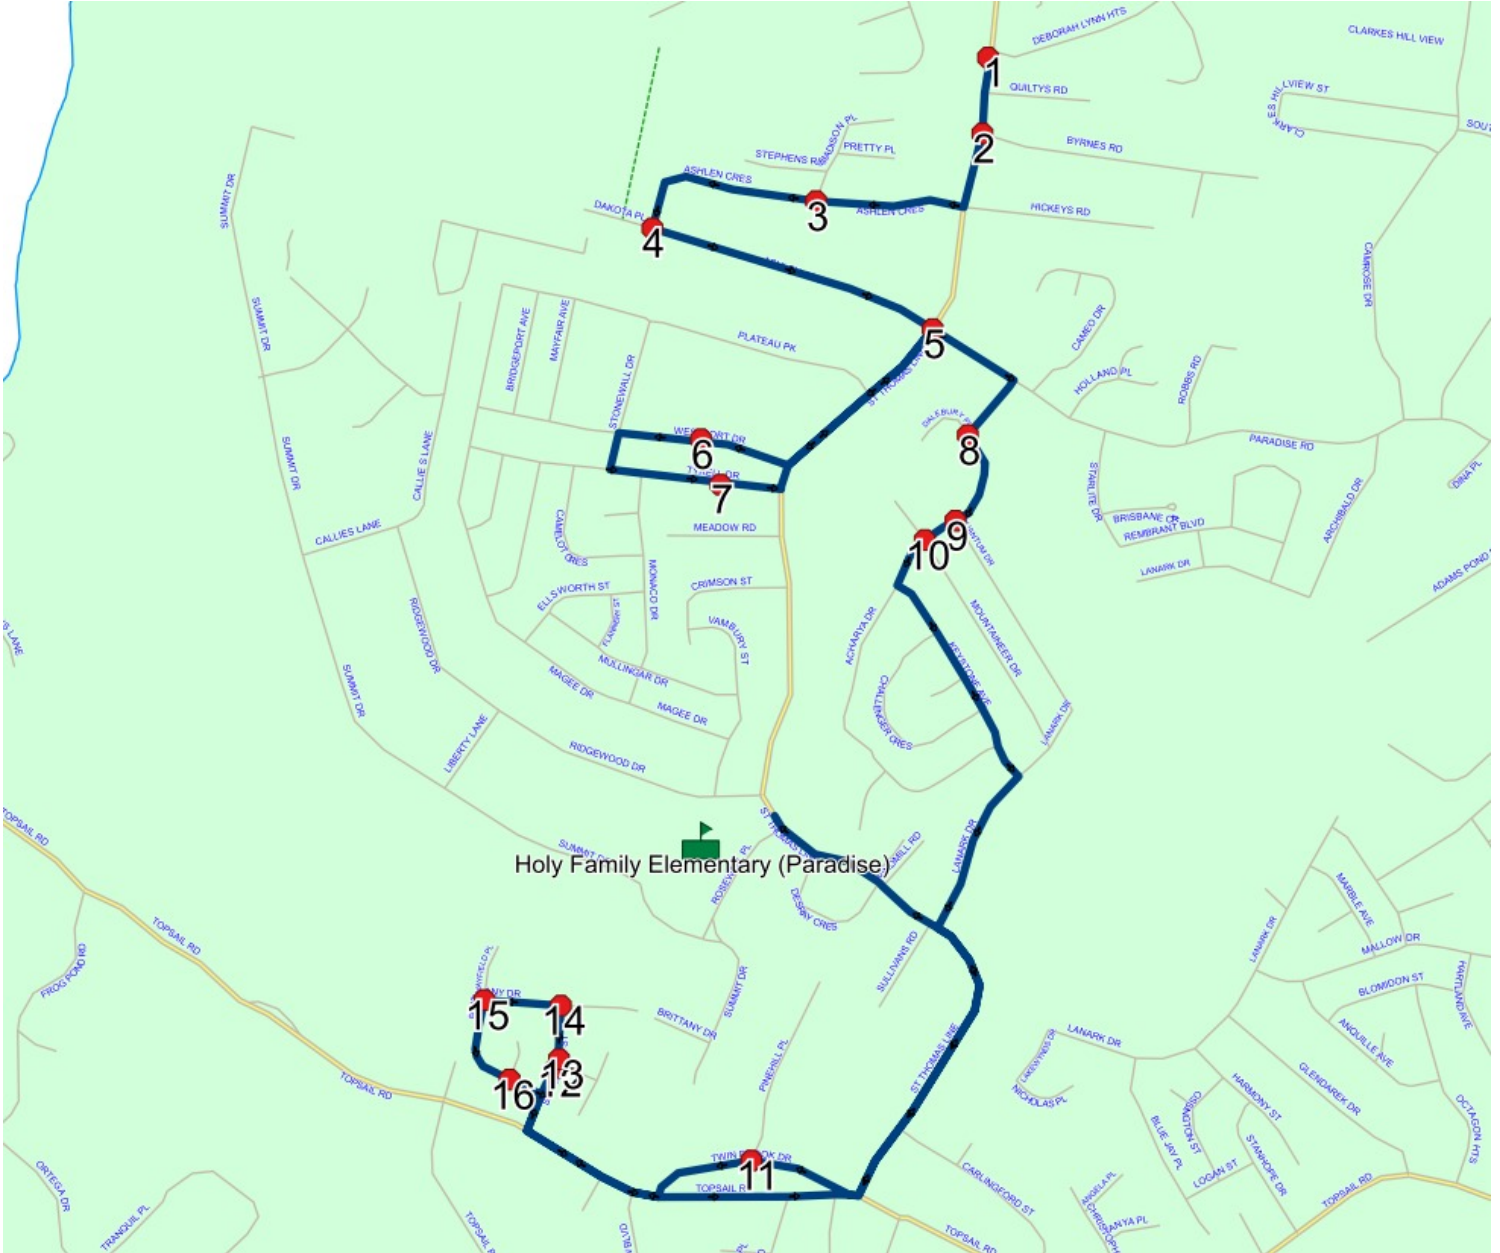

**Stops:** 17 **Schools:** Holy

**Start Time:** 8:14 AM

**Description:**

**End Time:** 8:43 AM (28 min)

Family Elementary (Paradise) **Current:**

2022-06-30

#	Arrival	Departure	Description
1	8:14 AM	8:15 AM	255 ST THOMAS LINE
2		8:15 AM	ST THOMAS LINE & BYRNES RD
3	8:16 AM	8:17 AM	ASHLEN CRES & MADISON PL
4	8:17 AM	8:18 AM	ASHLEN CRES & DAKOTA PL
5		8:19 AM	ST THOMAS LINE & PARADISE RD
6		8:21 AM	22 WESTPORT DR <span style="float: right;">Current: 2024-06-30</span>
7	8:22 AM	8:23 AM	13 TYRELL DR <span style="float: right;">Current: 2024-06-30</span>
8		8:25 AM	ACHARYA DR & DALEBURY PL
9		8:26 AM	ACHARYA DR & QUANTUM DR
10	8:26 AM	8:27 AM	MOUNTAINEER DR & ACHARYA DR
11		8:30 AM	Twin Brooks Dr @ Pinehill PI
12	8:31 AM	8:32 AM	14 SEDGEWICK ST
13	8:32 AM	8:33 AM	16 SEDGEWICK ST <span style="float: right;">Current: 2024-06-30</span>
14		8:33 AM	Sedgewick St @ Brittany Dr
15	8:34 AM	8:35 AM	Brittany Dr @ Hayfield PI
16		8:36 AM	Brittany Dr @ Ladywell PI
17	8:40 AM	8:42 AM	Holy Family Elementary (Paradise)

Route: 17-130-13 Run: 17-130-13B (AM)