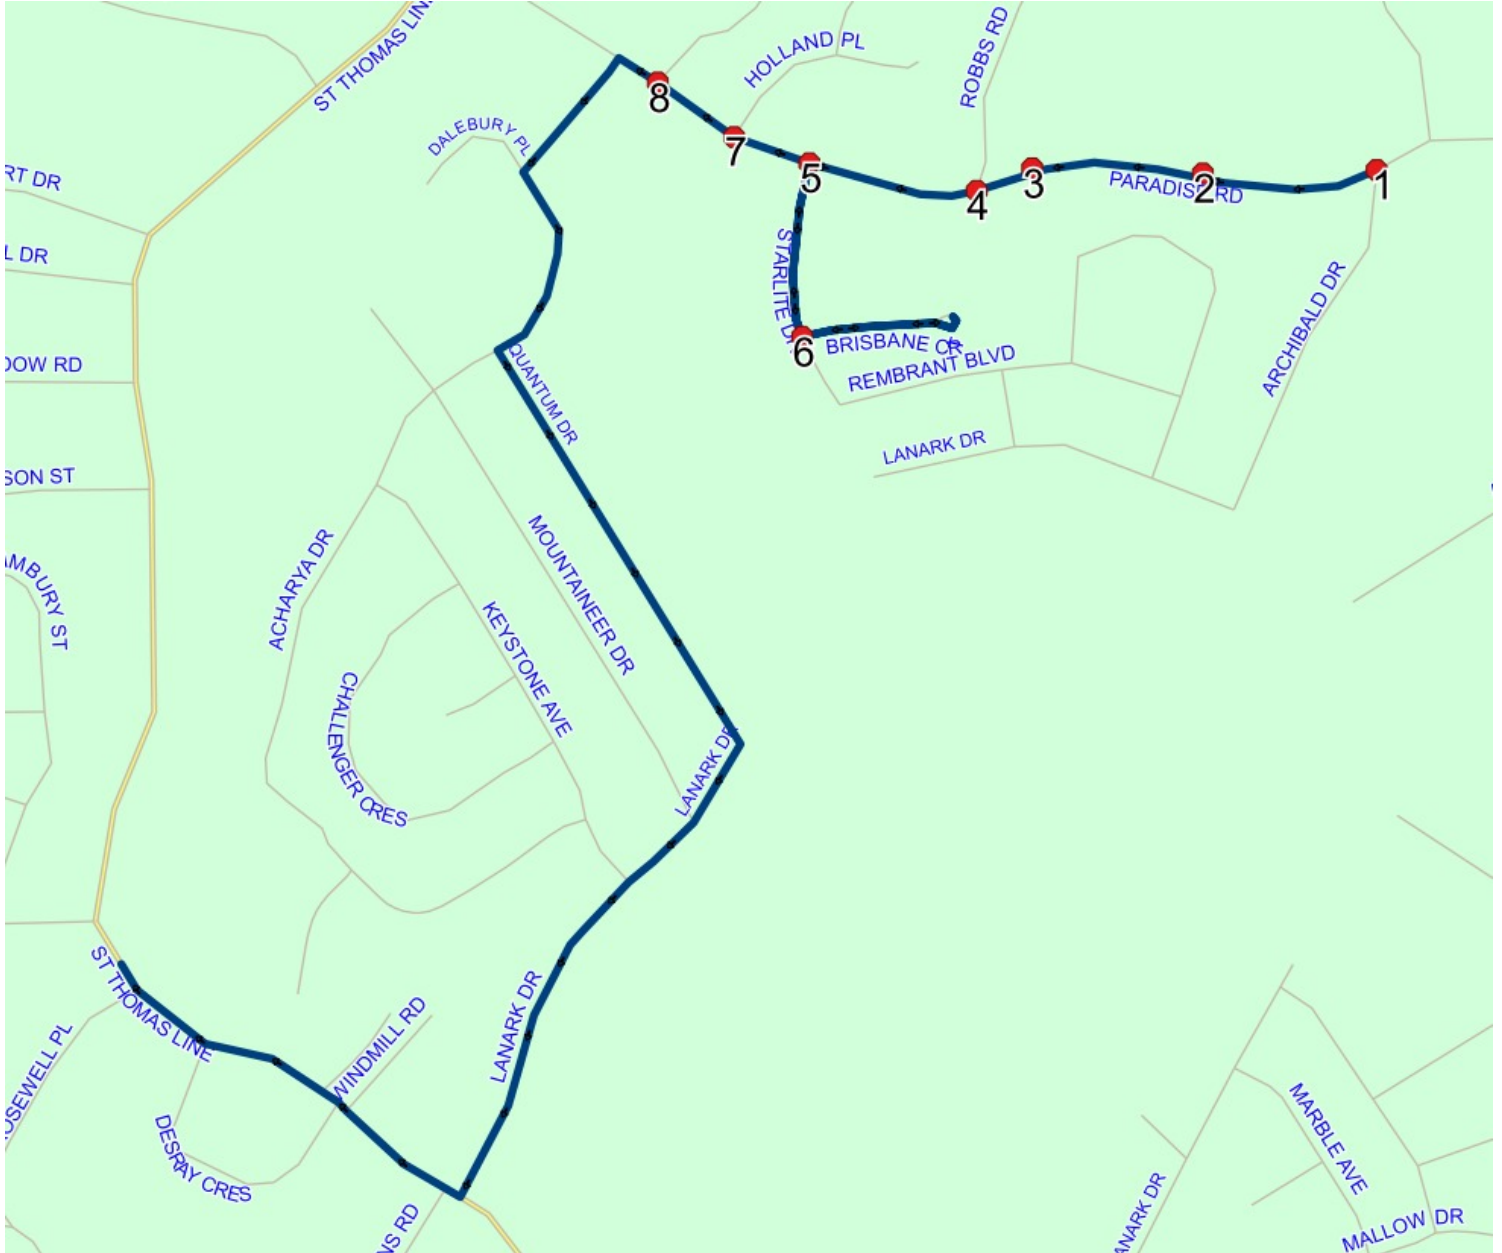

Route: 17-130-12 Run: 17-130-12B (AM)

Route: 17-130-12

Operator: Executive Taxi Ltd.

Vehicle: 17-130-12

Description:

Schools: Holy Family Elementary (Paradise) (318)

Run: 17-130-12B (AM)

Stops: 9 **Schools:** Holy

Start Time: 8:26 AM

Description:

End Time: 8:42 AM (16 min)

Family Elementary (Paradise) **Current:**

2022-06-30

#	Arrival	Departure	Description
1	8:26 AM	8:27 AM	PARADISE RD & ARCHIBALD DR
2		8:27 AM	274 PARADISE RD
3		8:28 AM	294 PARADISE RD
4	8:28 AM	8:29 AM	PARADISE RD; PARADISE & ROBBS RD; PARADISE
5		8:29 AM	PARADISE RD & STARLITE DR
6	8:31 AM	8:32 AM	STARLITE DR & BRISBANE CRT
7	8:33 AM	8:34 AM	PARADISE RD & HOLLAND PL
8	8:34 AM	8:35 AM	PARADISE RD & CAMEO DR
9	8:40 AM	8:42 AM	Holy Family Elementary (Paradise)

Total: 3.24 km 8:26 AM - 8:42 AM 16 min

Route: 17-130-12 Run: 17-130-12B (AM)