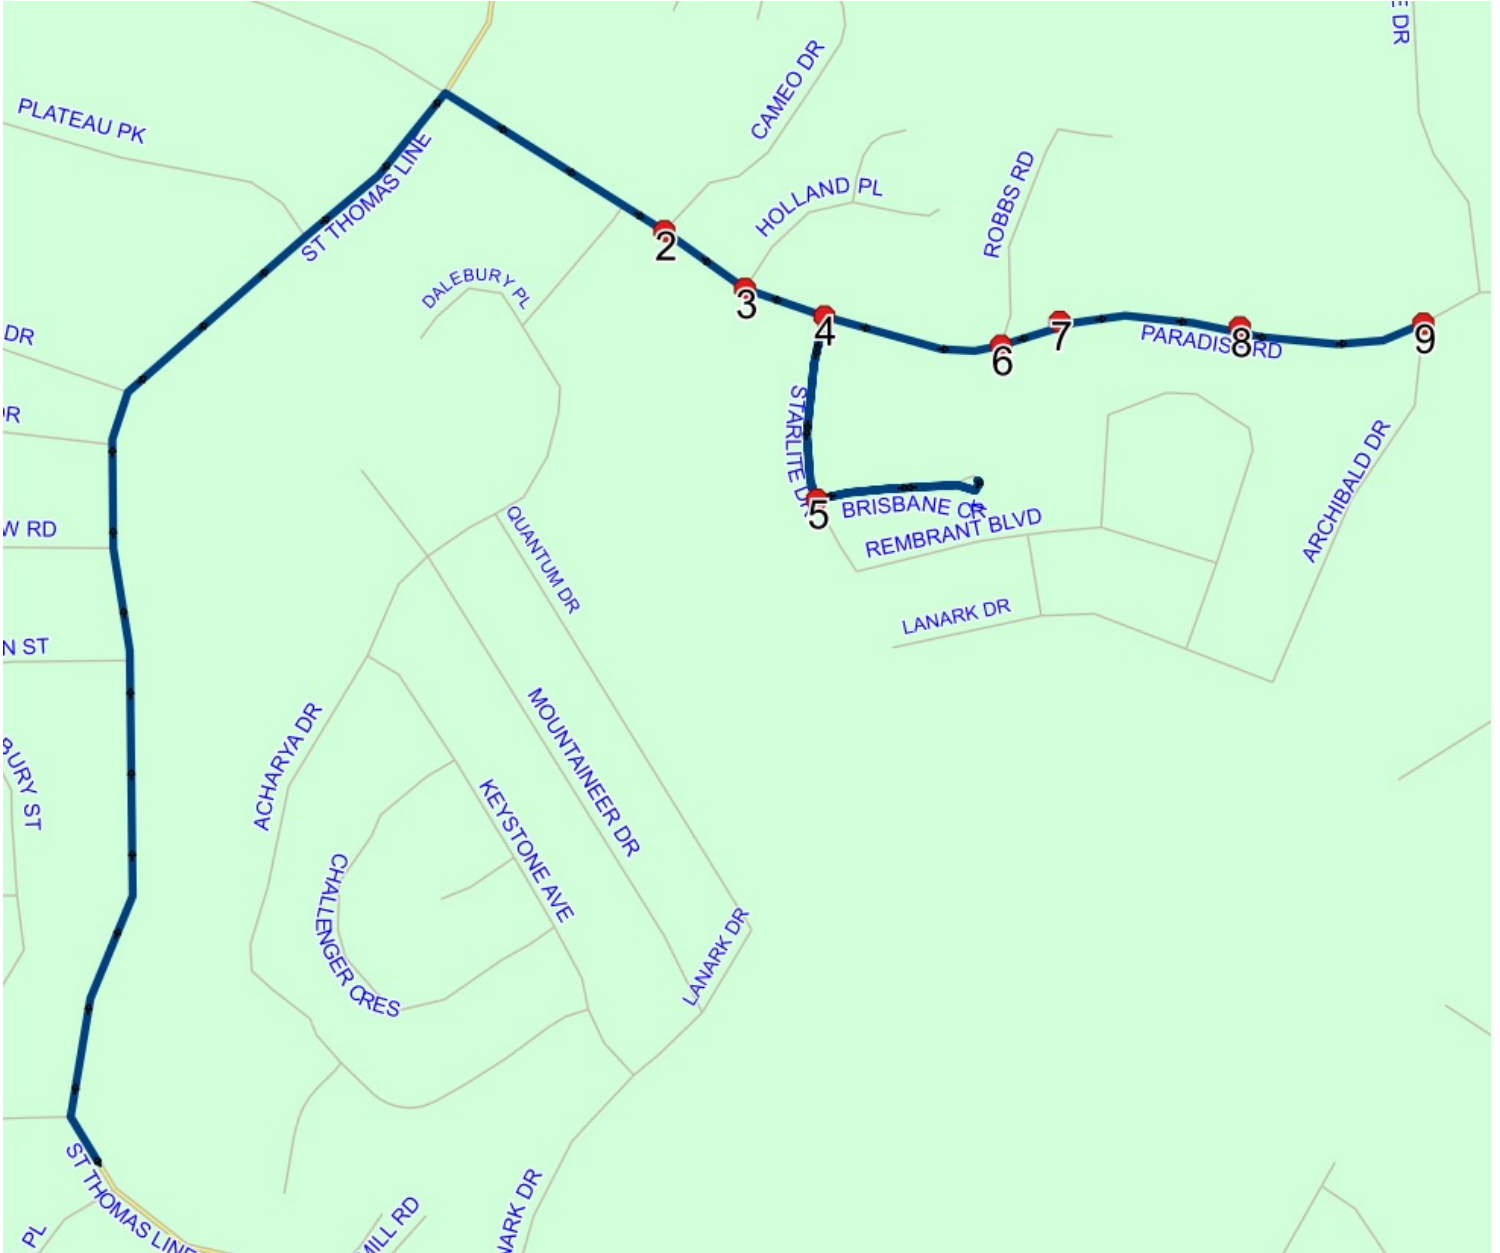

Route: 17-130-12 Run: 17-130-12B (PM)

Route: 17-130-12

Operator: Executive Taxi Ltd.

Vehicle: 17-130-12

Description:

Schools: Holy Family Elementary (Paradise) (318)

Run: 17-130-12B (PM)

Stops: 9 **Schools:** Holy

Start Time: 3:10 PM

Description:

End Time: 3:26 PM (16 min)

Family Elementary (Paradise) **Current:**

2022-06-30

#	Arrival	Departure	Description
1	3:10 PM	3:15 PM	Holy Family Elementary (Paradise)
2	3:18 PM		PARADISE RD & CAMEO DR
3	3:18 PM	3:19 PM	PARADISE RD & HOLLAND PL
4	3:20 PM		PARADISE RD & STARLITE DR
5	3:22 PM	3:23 PM	STARLITE DR & BRISBANE CRT
6	3:24 PM		PARADISE RD; PARADISE & ROBBS RD; PARADISE
7	3:24 PM	3:25 PM	294 PARADISE RD
8	3:25 PM		274 PARADISE RD
9	3:25 PM	3:26 PM	PARADISE RD & ARCHIBALD DR

Route: 17-130-12 Run: 17-130-12B (PM)