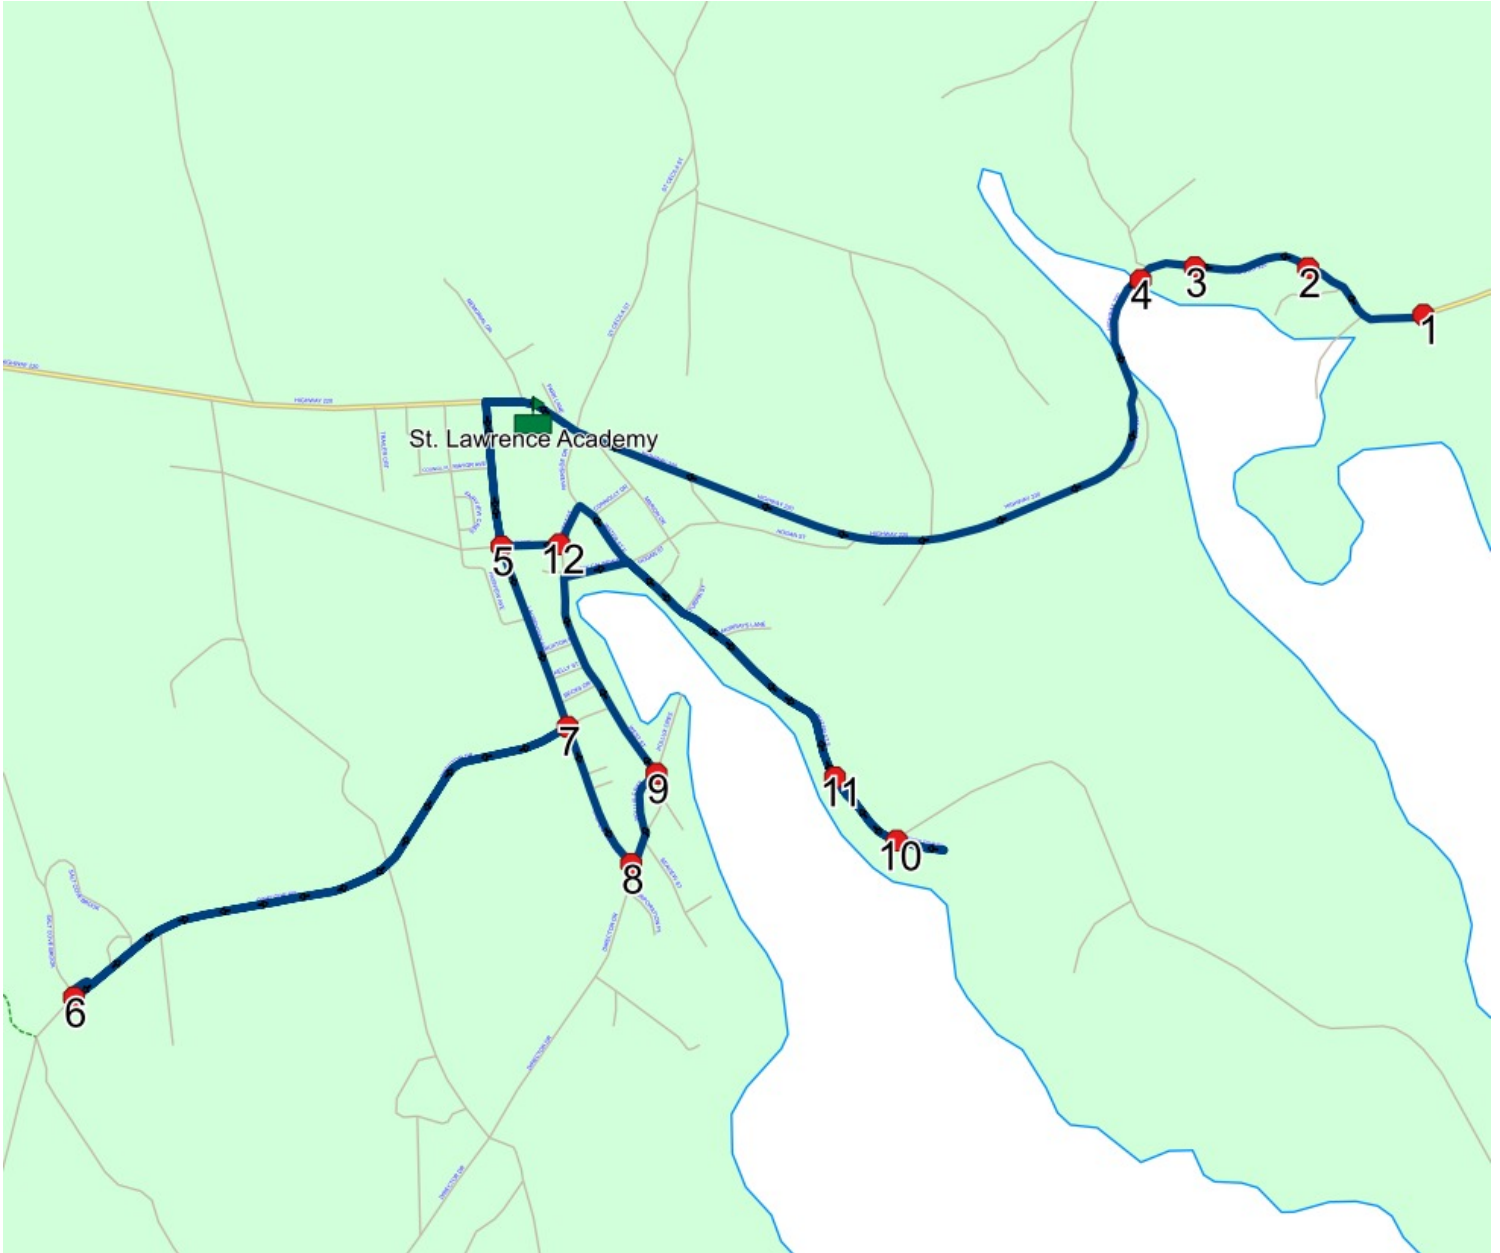

#	Arrival	Departure	Description
1	7:47 AM	7:48 AM	HIGHWAY 220 - LITTLE ST. LAWRENCE (1ST HOUSE ON LEFT)
2		7:49 AM	HIGHWAY 220 - LITTLE ST. LAWRENCE (ROULS STORE)
3		7:50 AM	HIGHWAY 220 - LITTLE ST. LAWRENCE (BUS SHELTER)
4	7:50 AM	7:51 AM	HIGHWAY 220 - LITTLE ST. LAWRENCE (JUST BEFORE BRIDGE)
5		7:56 AM	NOTRE DAME; ST. LAWRENCE & LAURENTIAN AVE; ST. LAWRENCE
6		8:02 AM	SALT COVE BROOK
7		8:07 AM	LAURENTIAN AVE & DIRECTOR DR
8	8:08 AM	8:09 AM	END OF LAURENTIAN AVE BUS SHELTER
9		8:11 AM	POLLUX CRES; ST. LAWRENCE & WEST ST; ST. LAWRENCE
10		8:17 AM	WATER ST E; ST. LAWRENCE & LIGHT HOUSE RD; ST. LAWRENCE
11		8:19 AM	KELLYS HILL/WATER ST E
12		8:23 AM	45 NOTRE DAME <span style="float: right;">Current: 2023-06-30</span>
13	8:25 AM	8:27 AM	St. Lawrence Academy

Route: BP 13 Run: STLA 13 AM

Description:

End Time: 3:49 PM (41 min)

Distance: 15.92 km

Schools: St. Lawrence Academy

#	Arrival	Departure	Description
1	3:08 PM	3:10 PM	St. Lawrence Academy
2	3:13 PM		45 NOTRE DAME <span style="float: right;">Current: 2023-06-30</span>
3	3:17 PM		KELLYS HILL/WATER ST E
4	3:18 PM		WATER ST E; ST. LAWRENCE & LIGHT HOUSE RD; ST. LAWRENCE
5	3:25 PM		POLLUX CRES; ST. LAWRENCE & WEST ST; ST. LAWRENCE
6	3:26 PM	3:27 PM	END OF LAURENTIAN AVE BUS SHELTER
7	3:28 PM		LAURENTIAN AVE & DIRECTOR DR
8	3:33 PM	3:34 PM	SALT COVE BROOK
9	3:41 PM		NOTRE DAME; ST. LAWRENCE & LAURENTIAN AVE; ST. LAWRENCE
10	3:45 PM	3:46 PM	HIGHWAY 220 - LITTLE ST. LAWRENCE (JUST BEFORE BRIDGE)
11	3:46 PM		HIGHWAY 220 - LITTLE ST. LAWRENCE (BUS SHELTER)
12	3:47 PM		HIGHWAY 220 - LITTLE ST. LAWRENCE (ROULS STORE)
13	3:48 PM	3:49 PM	HIGHWAY 220 - LITTLE ST. LAWRENCE (1ST HOUSE ON LEFT)

Route: BP 13 Run: STLA 13 PM