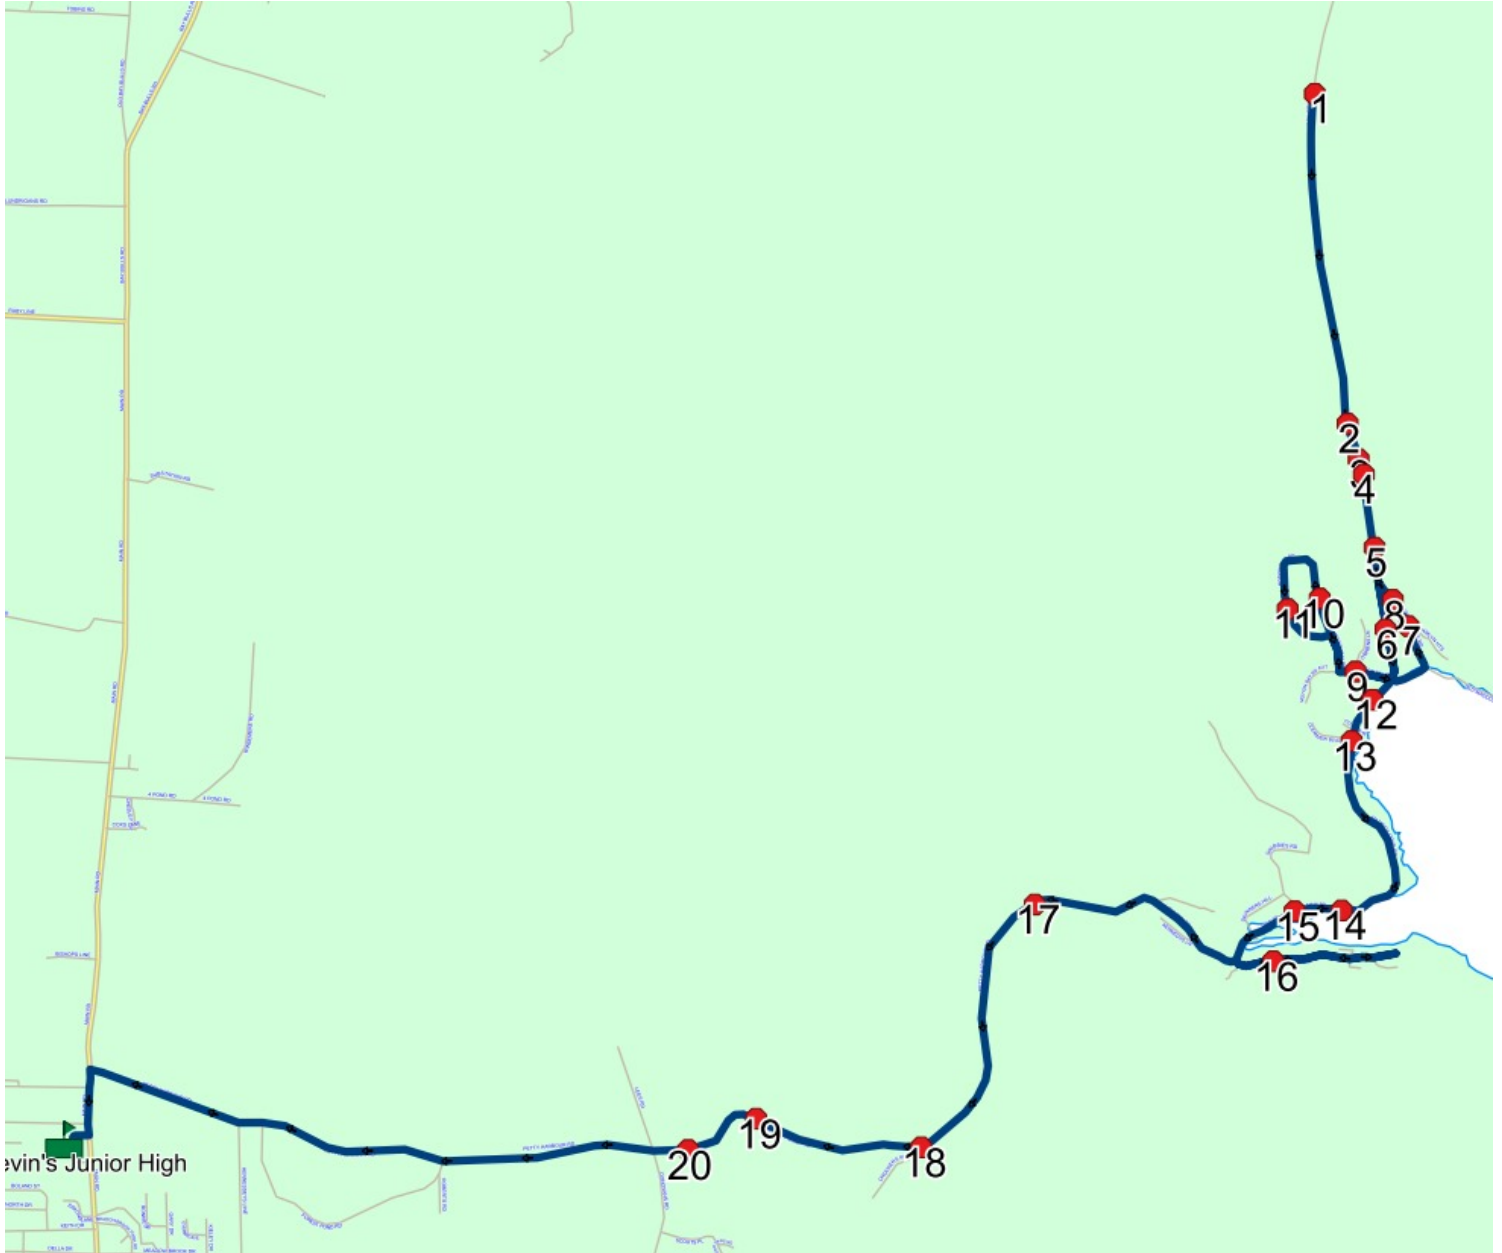

Start Time: 7:26 AM

Description:

End Time: 8:01 AM (36 min)

Distance: 13.70 km

Schools: St. Kevin's Junior High

#	Arrival	Departure	Description
1		7:26 AM	436 MADDOX COVE RD; ST JOHNS; A1C
2		7:29 AM	228 MADDOX COVE RD
3		7:29 AM	191 MADDOX COVE RD
4		7:29 AM	202 MADDOX COVE RD
5		7:30 AM	166 MADDOX COVE RD; PETTY HARBOUR-MADDOX COVE; A1G
6		7:31 AM	125 MADDOX COVE RD
7		7:33 AM	Old Maddox Cove Road @ Hamlyn Hts
8		7:34 AM	#24 Old Maddox Cove Rd
9	7:36 AM	7:37 AM	Motion Bay @ O'Briens Ln
10		7:38 AM	54 MOTION BAY RD
11		7:39 AM	110 MOTION BAY RD
12		7:42 AM	85 MADDOX COVE RD
13		7:43 AM	59 MADDOX COVE RD
14		7:45 AM	52 MAIN RD
15	7:45 AM	7:46 AM	MAIN RD & GRIBBIES RD; PETTY HARBOUR-MADDOX COVE
16		7:51 AM	Petty Harbour Mini Aquarium
17	7:52 AM	7:53 AM	109 LONG RUN RD
18		7:54 AM	PETTY HARBOUR RD & CROCKERS RD
19		7:55 AM	#345 Petty Harbour Rd
20	7:55 AM	7:56 AM	310 PETTY HARBOUR RD
21	8:00 AM	8:02 AM	St. Kevin's Junior High

Route: 16-060-8 Run: 16-060-8 AM

## Route: 16-060-8 Run: 16-060-8 PM

Route: 16-060-8

Operator: Executive Taxi Ltd.

Vehicle: 16-060-8

Description:

Schools: St. Kevin's Junior High (353)

Run: 16-060-8 PM

Stops: 21

Route: 16-060-8 Run: 16-060-8 PM