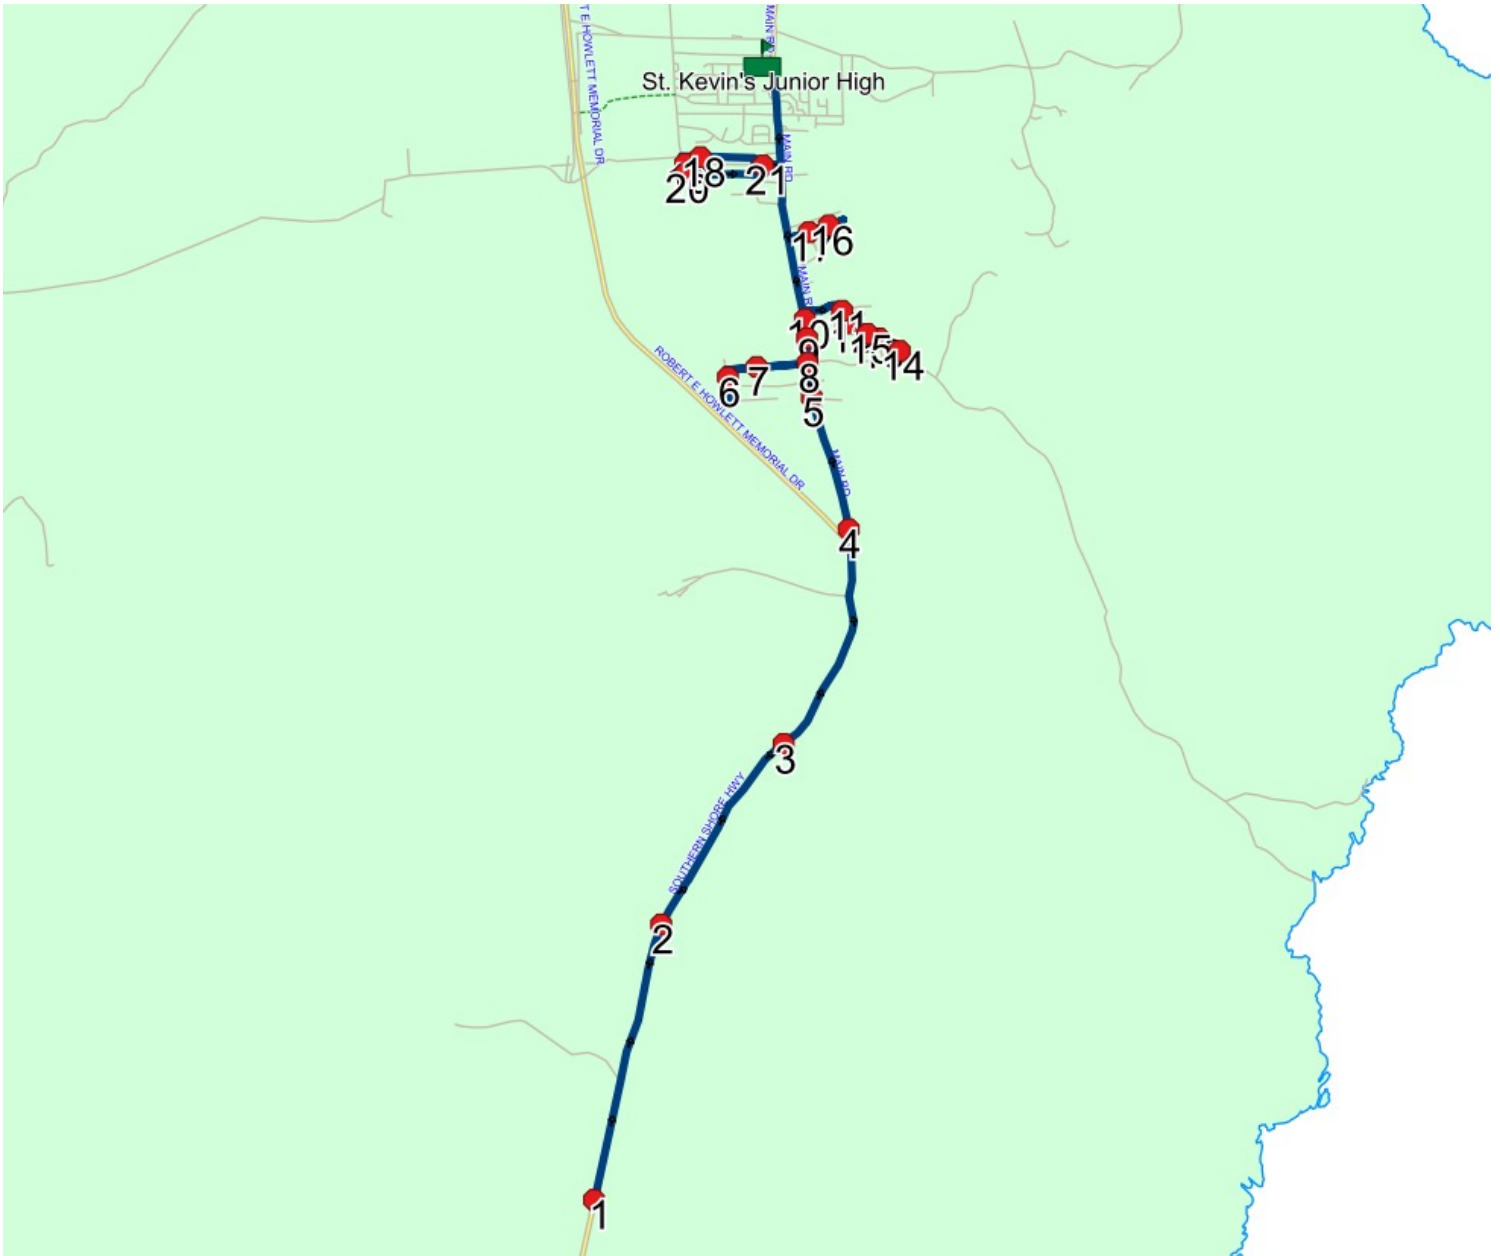

Route: 16-060-6 Run: 16-060-6 AM

Route: 16-060-6

Operator: Executive Taxi Ltd.

Vehicle: 16-060-6

Description:

Schools: St. Kevin's Junior High (353)

Run: 16-060-6 AM

Stops: 22

Start Time: 7:27 AM

Description:

End Time: 8:01 AM (34 min)

Distance: 17.71 km

Schools: St. Kevin's Junior High

#	Arrival	Departure	Description
1		7:27 AM	340 SOUTHERN SHORE HWY; ST JOHNS; A1S
2		7:29 AM	#213 Southern Shore Hwy
3	7:31 AM	7:32 AM	123 SOUTHERN SHORE HWY
4		7:34 AM	1010 MAIN RD; ST JOHNS; A1S
5	7:35 AM	7:36 AM	834 MAIN RD; ST JOHNS; A1S
6		7:39 AM	#95 Howletts Line
7		7:40 AM	#64 Howletts Line
8		7:41 AM	16 HOWLETTS LINE
9		7:42 AM	764 MAIN RD; ST JOHNS; A1S
10	7:42 AM	7:43 AM	#719 Main Rd
11		7:44 AM	Shoal Bay Rd @ Alexis Pl
12		7:44 AM	#66 Shoal Bay Rd
13	7:44 AM	7:45 AM	#100 Shoal Bay Rd
14		7:45 AM	125 SHOAL BAY RD
15		7:46 AM	86 SHOAL BAY RD
16		7:48 AM	Lakeview @ Wild Rose Ln
17		7:51 AM	Lakeview @ Bartons Rd
18		7:54 AM	#67 Beaver Brook Dr
19		7:55 AM	Heffernans @ Back Line
20		7:56 AM	Mountain View Dr @ Ryans River Rd
21		7:58 AM	COURTESY STOP/FAMILY RESPONSIBILITY ZONE 17 HEFFERNANS LINE
22	8:00 AM	8:01 AM	St. Kevin's Junior High

Route: 16-060-6 Run: 16-060-6 AM