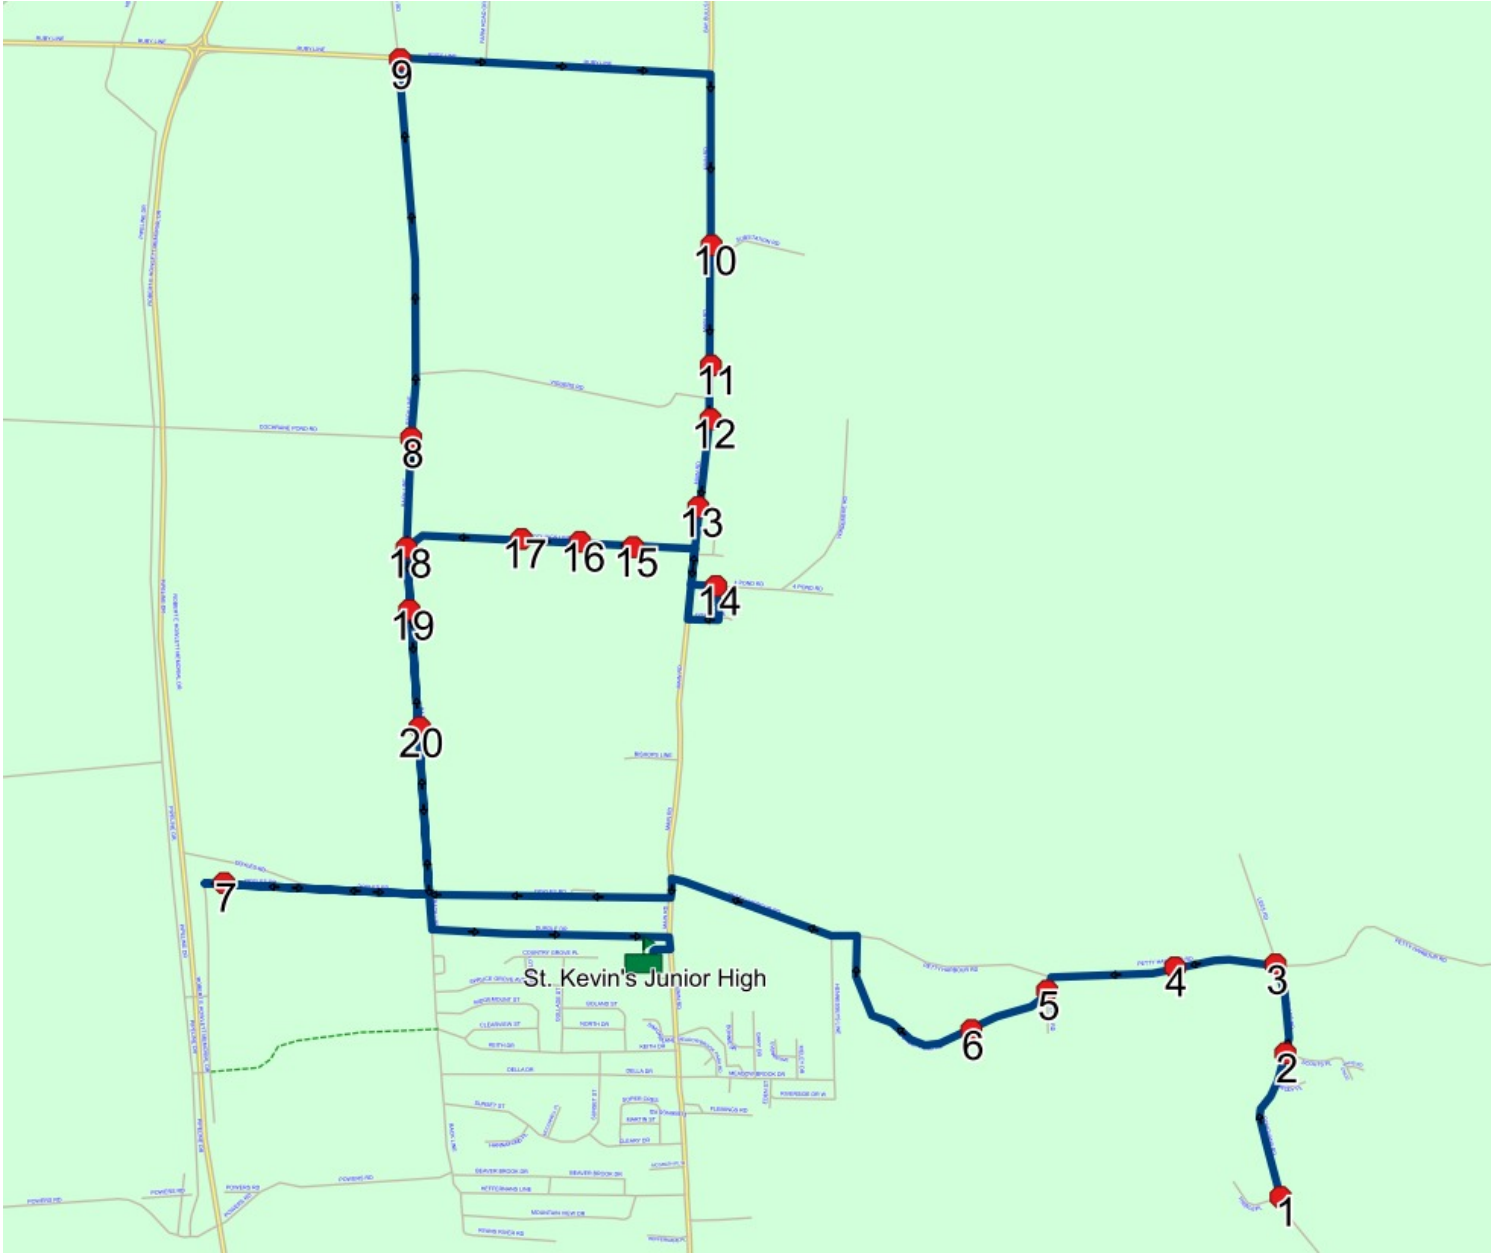

Start Time: 7:27 AM

Description:

End Time: 8:02 AM (35 min)

Distance: 16.35 km

Schools: St. Kevin's Junior High

#	Arrival	Departure	Description
1		7:27 AM	Donovans @ Thistle Pl
2		7:28 AM	Donovans @ Scouts Pl
3	7:29 AM	7:30 AM	285 PETTY HARBOUR RD; ST JOHNS; A1S
4	7:30 AM	7:31 AM	#237 Petty Harbour Rd
5		7:32 AM	Forest Pond Rd @ Roberts Rd
6	7:32 AM	7:33 AM	96 FOREST POND RD; ST JOHNS; A1S
7		7:38 AM	210 DOYLES RD
8		7:42 AM	Back Line @ Cochrane Pond Rd
9		7:44 AM	#147 Ruby Line
10	7:47 AM	7:48 AM	77 MAIN RD; ST JOHNS; A1S
11	7:48 AM	7:49 AM	139 MAIN RD
12		7:49 AM	#165 Main Rd
13		7:50 AM	218 MAIN RD
14	7:51 AM	7:52 AM	CHESLEY DR & 4 POND RD; ST JOHNS
15		7:54 AM	37 DOOLINGS LINE; ST JOHNS; A1S
16		7:54 AM	#56 Doolings Line
17		7:55 AM	#84 Doolings Line
18		7:56 AM	Back Line @ Doolings Line
19		7:56 AM	#256 Back Line
20		7:57 AM	315 BACK LINE
21	8:00 AM	8:02 AM	St. Kevin's Junior High

Route: 16-060-7 Run: 16-060-7 AM

## Route: 16-060-7 Run: 16-060-7 PM

Route: 16-060-7

Operator: Executive Taxi Ltd.

Vehicle: 16-060-7

Description:

Schools: St. Kevin's Junior High (353)

Run: 16-060-7 PM

Stops: 21

Route: 16-060-7 Run: 16-060-7 PM