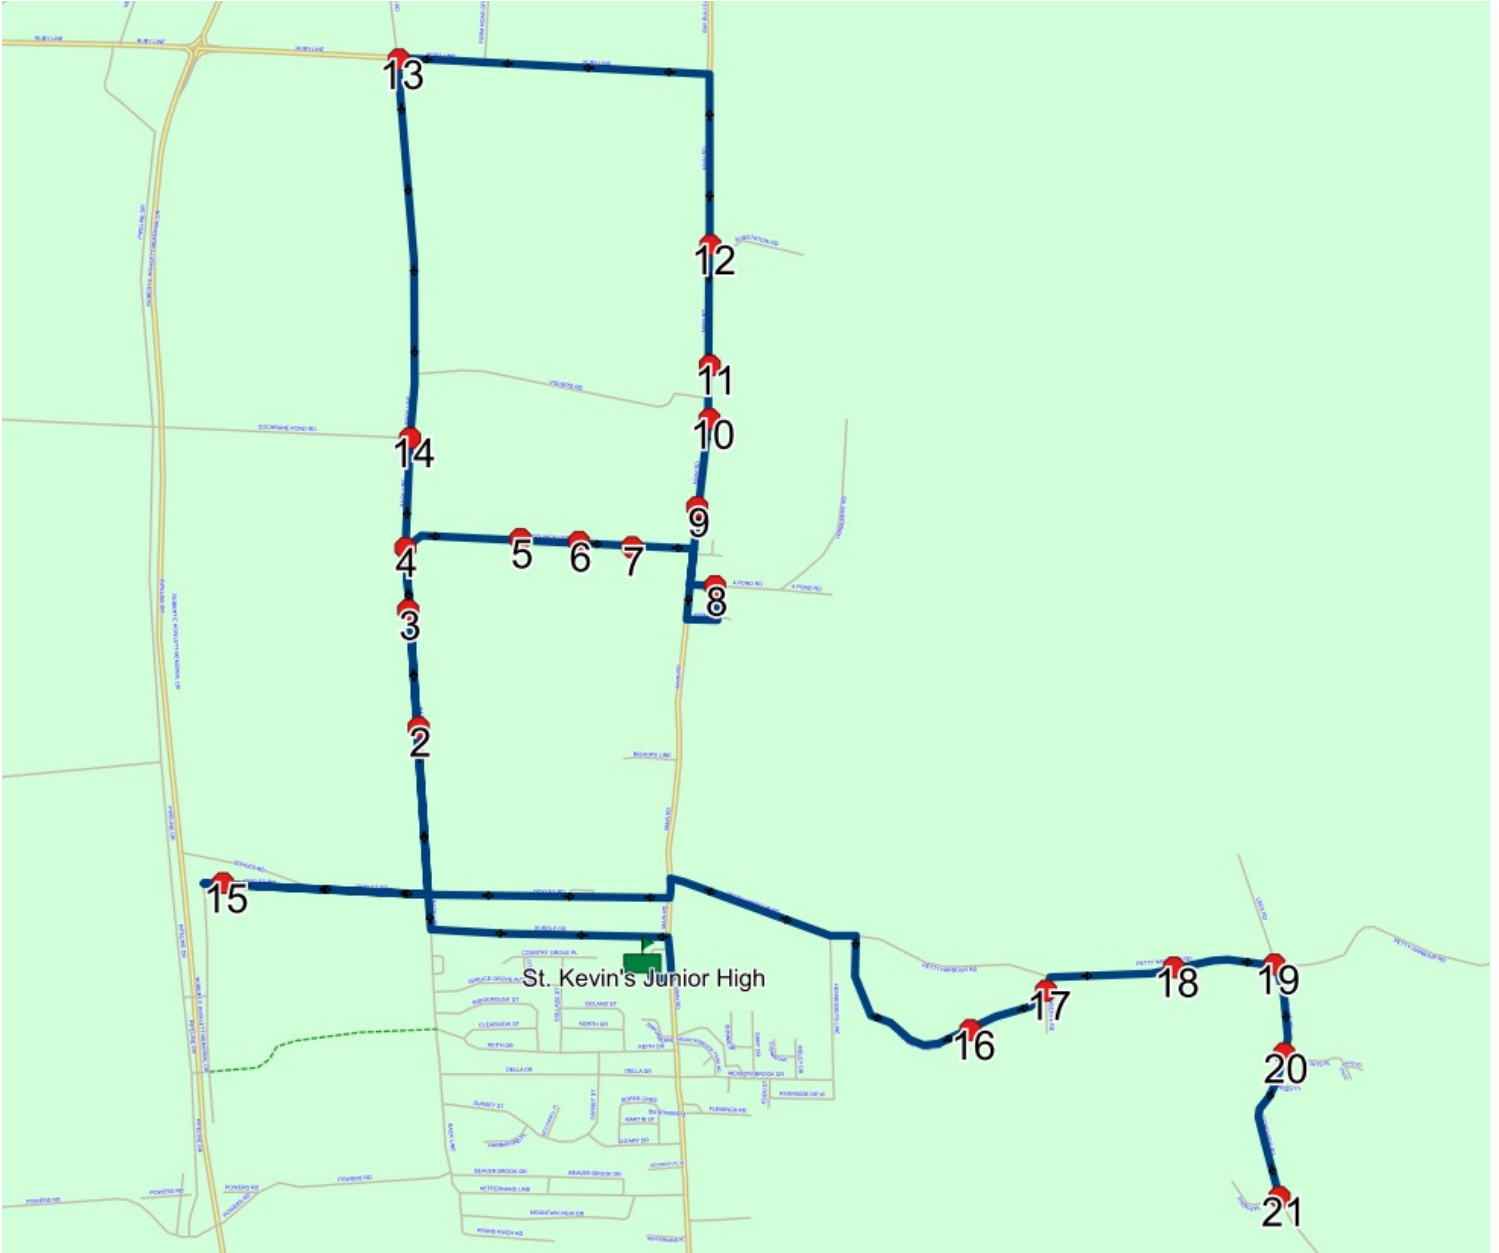

## Route: 16-060-7 Run: 16-060-7 PM

Route: 16-060-7

Operator: Executive Taxi Ltd.

Vehicle: 16-060-7

Description:

Schools: St. Kevin's Junior High (353)

Run: 16-060-7 PM

Stops: 21

Start Time: 2:10 PM

Description:

End Time: 2:53 PM (43 min)

Distance: 16.47 km

Schools: St. Kevin's Junior High

#	Arrival	Departure	Description
1	2:10 PM	2:17 PM	St. Kevin's Junior High
2	2:21 PM		315 BACK LINE
3	2:21 PM		#256 Back Line
4	2:22 PM		Back Line @ Doolings Line
5	2:22 PM	2:23 PM	#84 Doolings Line
6	2:23 PM		#56 Doolings Line
7	2:23 PM	2:24 PM	37 DOOLINGS LINE; ST JOHNS; A1S
8	2:25 PM	2:26 PM	CHESLEY DR & 4 POND RD; ST JOHNS
9	2:28 PM		218 MAIN RD
10	2:29 PM		#165 Main Rd
11	2:29 PM	2:30 PM	139 MAIN RD
12	2:30 PM	2:31 PM	77 MAIN RD; ST JOHNS; A1S
13	2:34 PM		#147 Ruby Line
14	2:37 PM		Back Line @ Cochrane Pond Rd
15	2:40 PM	2:41 PM	210 DOYLES RD
16	2:46 PM	2:47 PM	96 FOREST POND RD; ST JOHNS; A1S
17	2:47 PM	2:48 PM	Forest Pond Rd @ Roberts Rd
18	2:48 PM	2:49 PM	#237 Petty Harbour Rd
19	2:49 PM	2:50 PM	285 PETTY HARBOUR RD; ST JOHNS; A1S
20	2:51 PM		Donovans @ Scouts Pl
21	2:52 PM	2:53 PM	Donovans @ Thistle Pl

Route: 16-060-7 Run: 16-060-7 PM

Route: 16-060-8 Run: 16-060-8 AM