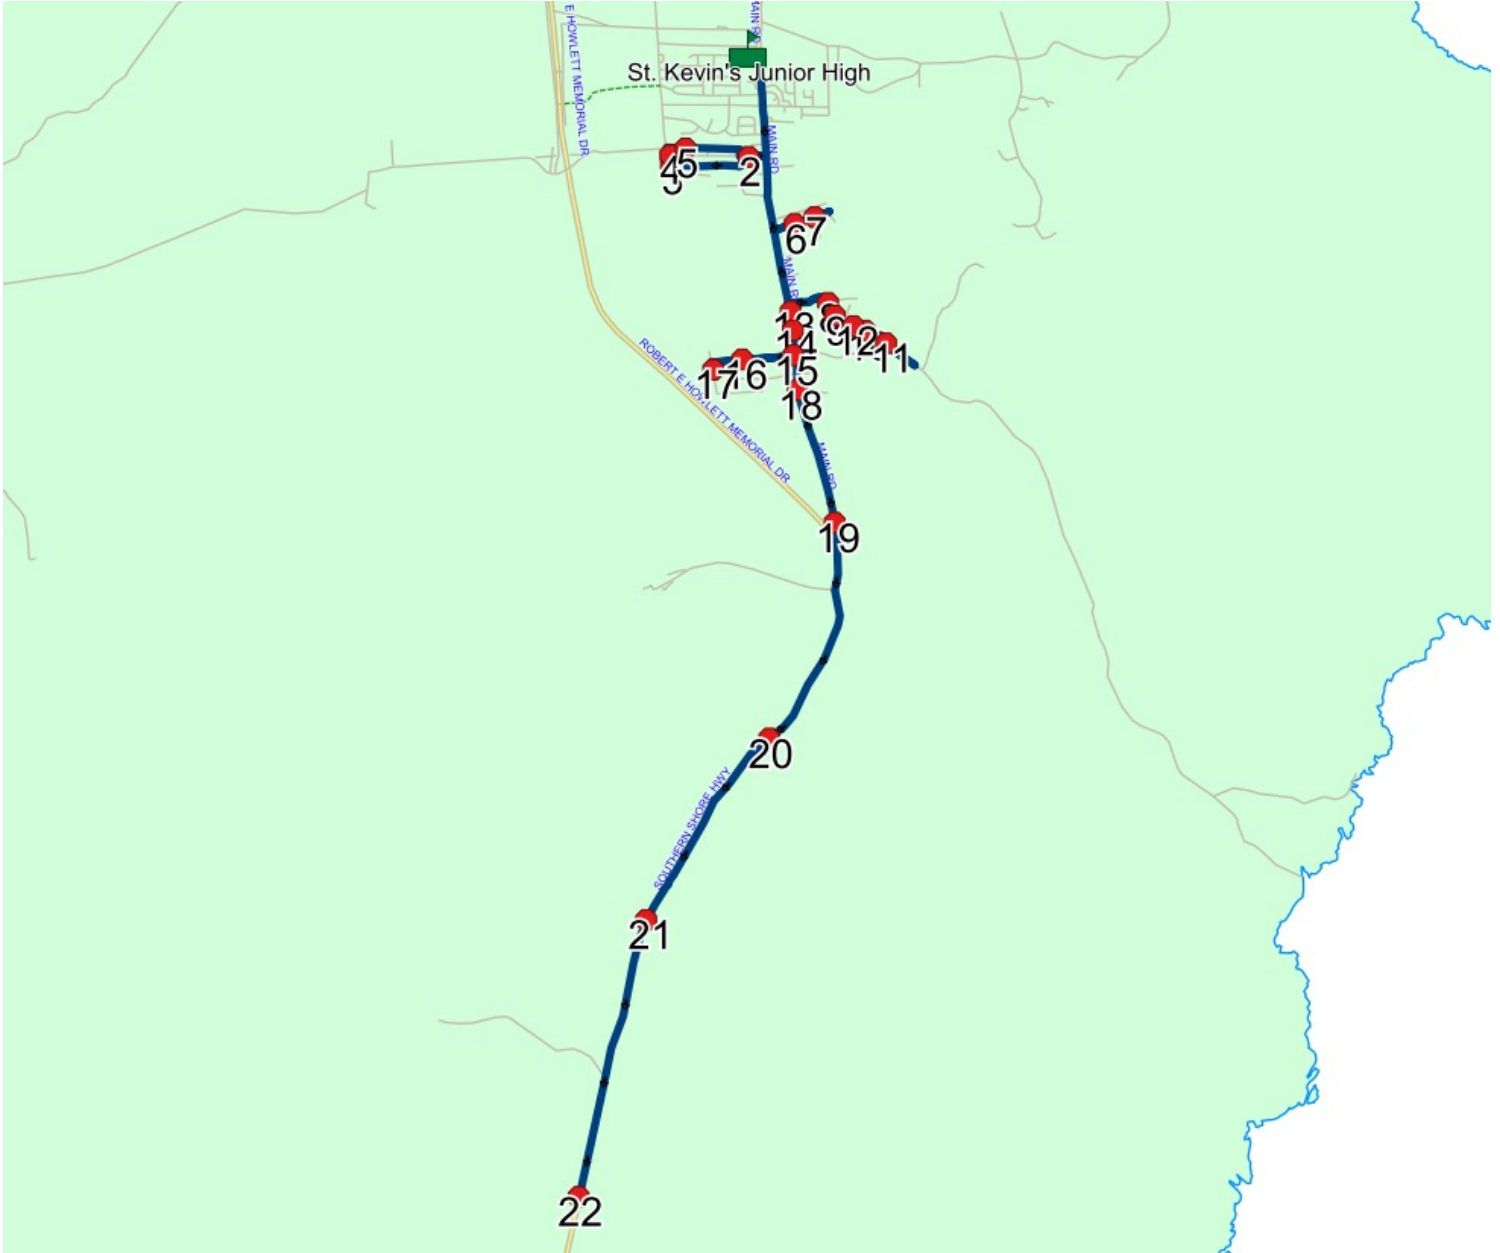

**Start Time:** 2:10 PM

**Description:**

**End Time:** 2:53 PM (43 min)

**Distance:** 17.85 km

**Schools:** St. Kevin's Junior High

#	Arrival	Departure	Description
1	2:10 PM	2:17 PM	St. Kevin's Junior High
2	2:19 PM		COURTESY STOP/FAMILY RESPONSIBILITY ZONE 17 HEFFERNANS LINE
3	2:20 PM	2:21 PM	Mountain View Dr @ Ryans River Rd
4	2:21 PM		Heffernans @ Back Line
5	2:22 PM	2:23 PM	#67 Beaver Brook Dr
6	2:26 PM		Lakeview @ Bartons Rd
7	2:27 PM		Lakeview @ Wild Rose Ln
8	2:32 PM	2:33 PM	Shoal Bay Rd @ Alexis Pl
9	2:33 PM		#66 Shoal Bay Rd
10	2:33 PM	2:34 PM	#100 Shoal Bay Rd
11	2:35 PM		125 SHOAL BAY RD
12	2:35 PM		86 SHOAL BAY RD
13	2:37 PM		#719 Main Rd
14	2:37 PM		764 MAIN RD; ST JOHNS; A1S
15	2:39 PM		16 HOWLETTS LINE
16	2:40 PM		#64 Howletts Line
17	2:41 PM	2:42 PM	#95 Howletts Line
18	2:44 PM		834 MAIN RD; ST JOHNS; A1S
19	2:46 PM		1010 MAIN RD; ST JOHNS; A1S
20	2:48 PM	2:49 PM	123 SOUTHERN SHORE HWY
21	2:51 PM		#213 Southern Shore Hwy
22	2:53 PM		340 SOUTHERN SHORE HWY; ST JOHNS; A1S

Route: 16-060-6 Run: 16-060-6 PM

Start Time: 7:27 AM

Description:

End Time: 8:02 AM (35 min)

Distance: 16.35 km

Schools: St. Kevin's Junior High

#	Arrival	Departure	Description
1		7:27 AM	Donovans @ Thistle Pl
2		7:28 AM	Donovans @ Scouts Pl
3	7:29 AM	7:30 AM	285 PETTY HARBOUR RD; ST JOHNS; A1S
4	7:30 AM	7:31 AM	#237 Petty Harbour Rd
5		7:32 AM	Forest Pond Rd @ Roberts Rd
6	7:32 AM	7:33 AM	96 FOREST POND RD; ST JOHNS; A1S
7		7:38 AM	210 DOYLES RD
8		7:42 AM	Back Line @ Cochrane Pond Rd
9		7:44 AM	#147 Ruby Line
10	7:47 AM	7:48 AM	77 MAIN RD; ST JOHNS; A1S
11	7:48 AM	7:49 AM	139 MAIN RD
12		7:49 AM	#165 Main Rd
13		7:50 AM	218 MAIN RD
14	7:51 AM	7:52 AM	CHESLEY DR & 4 POND RD; ST JOHNS
15		7:54 AM	37 DOOLINGS LINE; ST JOHNS; A1S
16		7:54 AM	#56 Doolings Line
17		7:55 AM	#84 Doolings Line
18		7:56 AM	Back Line @ Doolings Line
19		7:56 AM	#256 Back Line
20		7:57 AM	315 BACK LINE
21	8:00 AM	8:02 AM	St. Kevin's Junior High

Route: 16-060-7 Run: 16-060-7 AM