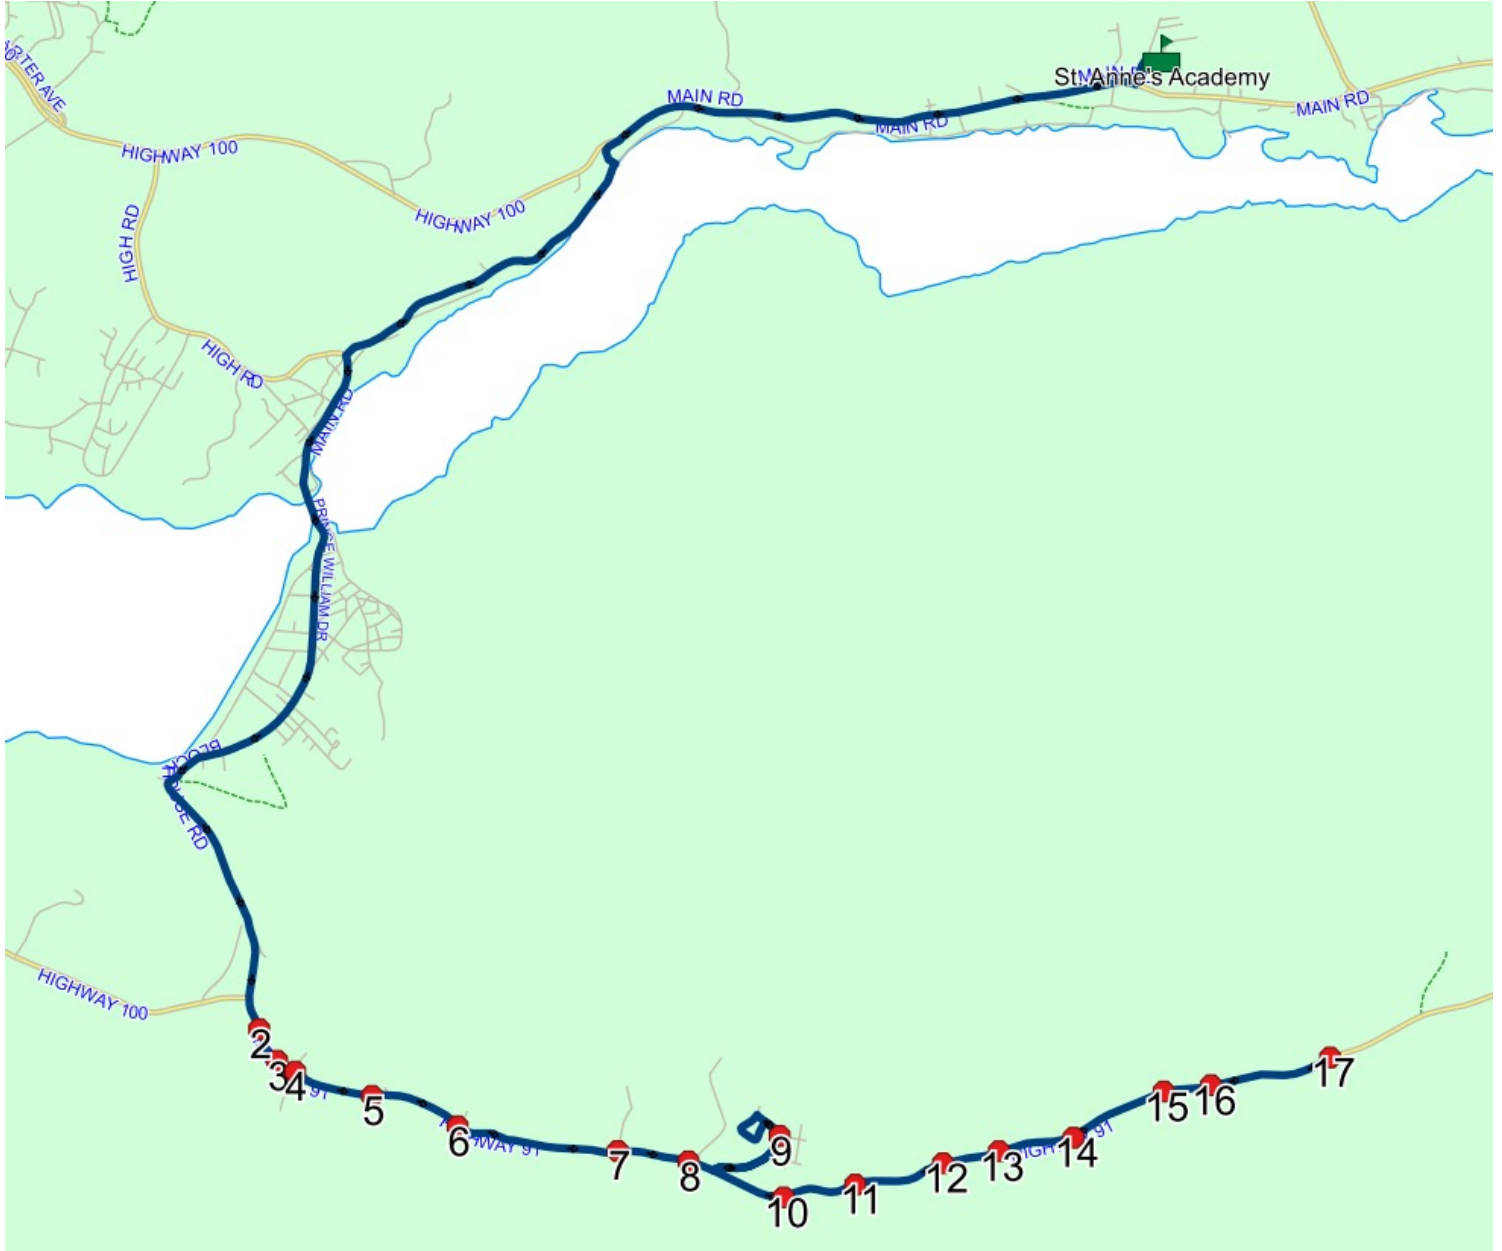

Route: 19-035-4 Run: 19-035-4 AM

#	Arrival	Departure	Description
1	2:25 PM	2:40 PM	St. Anne's Academy Driveway
2	2:55 PM	2:56 PM	170 BONDS PATH; PLACENTIA; A0B
3	2:56 PM		200 BONDS PATH
4	2:56 PM	2:57 PM	BONDS PATH & BURNT WOOD PL
5	2:57 PM	2:58 PM	272 BONDS PATH
6	2:59 PM		BONDS PATH & SMELT RIVER LANE
7	2:59 PM	3:00 PM	HIGHWAY 91 & MORRISSEY LANE
8	3:01 PM		HIGHWAY 91 & SHAWS LANE; PLACENTIA
9	3:03 PM	3:04 PM	KINGS LANE & MILLERS RD
10	3:08 PM	3:09 PM	220 HIGHWAY 91
11	3:09 PM	3:10 PM	272 HIGHWAY 91; PLACENTIA; A0B
12	3:10 PM	3:11 PM	335 HIGHWAY 91
13	3:11 PM	3:12 PM	375 HIGHWAY 91; PLACENTIA; A0B
14	3:12 PM		424 HIGHWAY 91
15	3:13 PM		501 HIGHWAY 91
16	3:14 PM		535 HIGHWAY 91
17	3:15 PM		623 HIGHWAY 91; PLACENTIA; A0B

Route: 19-035-4 Run: 19-035-4 PM

Route: 19-035-5 Run: 19-035-5 AM