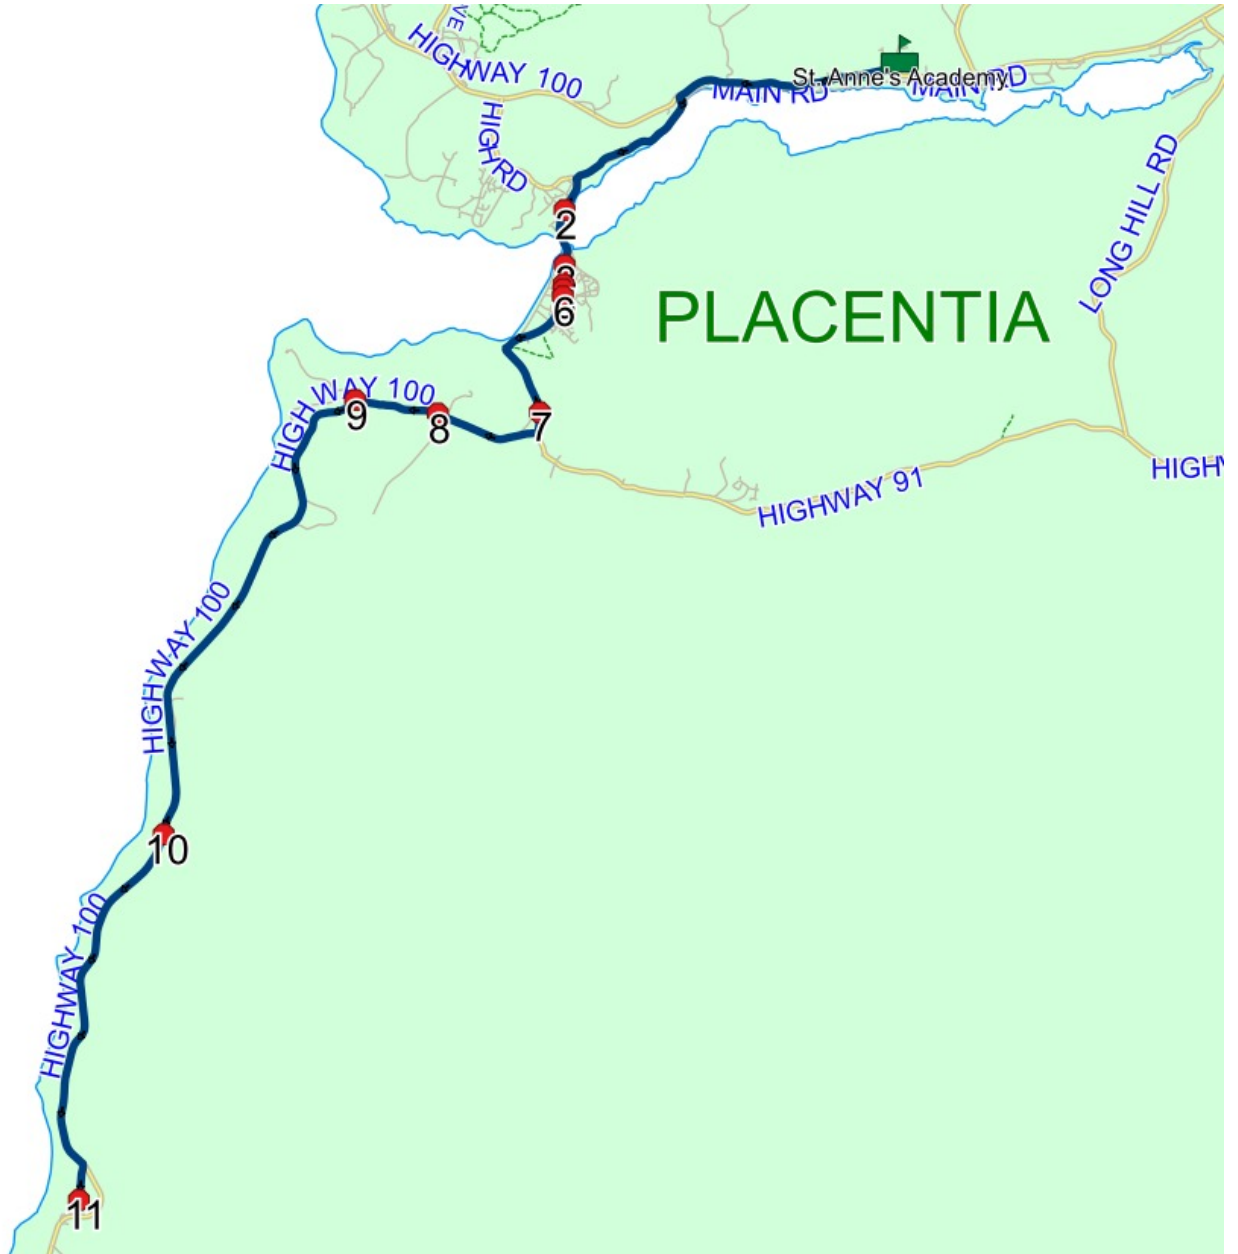

#	Arrival	Departure	Description
1		7:43 AM	2 OLD RD
2		7:50 AM	Little Barasway
3	7:57 AM	7:58 AM	HIGHWAY 100 & LIGHTHOUSE RD; POINT VERDE
4	7:59 AM	8:00 AM	HIGHWAY 100 & FULFORDS LANE; POINT VERDE
5		8:02 AM	120 BONDS PATH
6	8:05 AM	8:06 AM	CHURCHILL AVE & PRINCE WILLIAM DR
7		8:06 AM	PRINCE WILLIAM DR & ATLANTIC AVE
8	8:06 AM	8:07 AM	JUBILEE RD & HARTIGAN ST
9		8:08 AM	PRINCE WILLIAM DR & BLENHEIM ST
10		8:10 AM	111 HIGHWAY 100
11	8:20 AM	8:22 AM	St. Anne's Academy Driveway

Route: 19-035-5 Run: 19-035-5 AM

Route: 19-035-5 Run: 19-035-5 PM