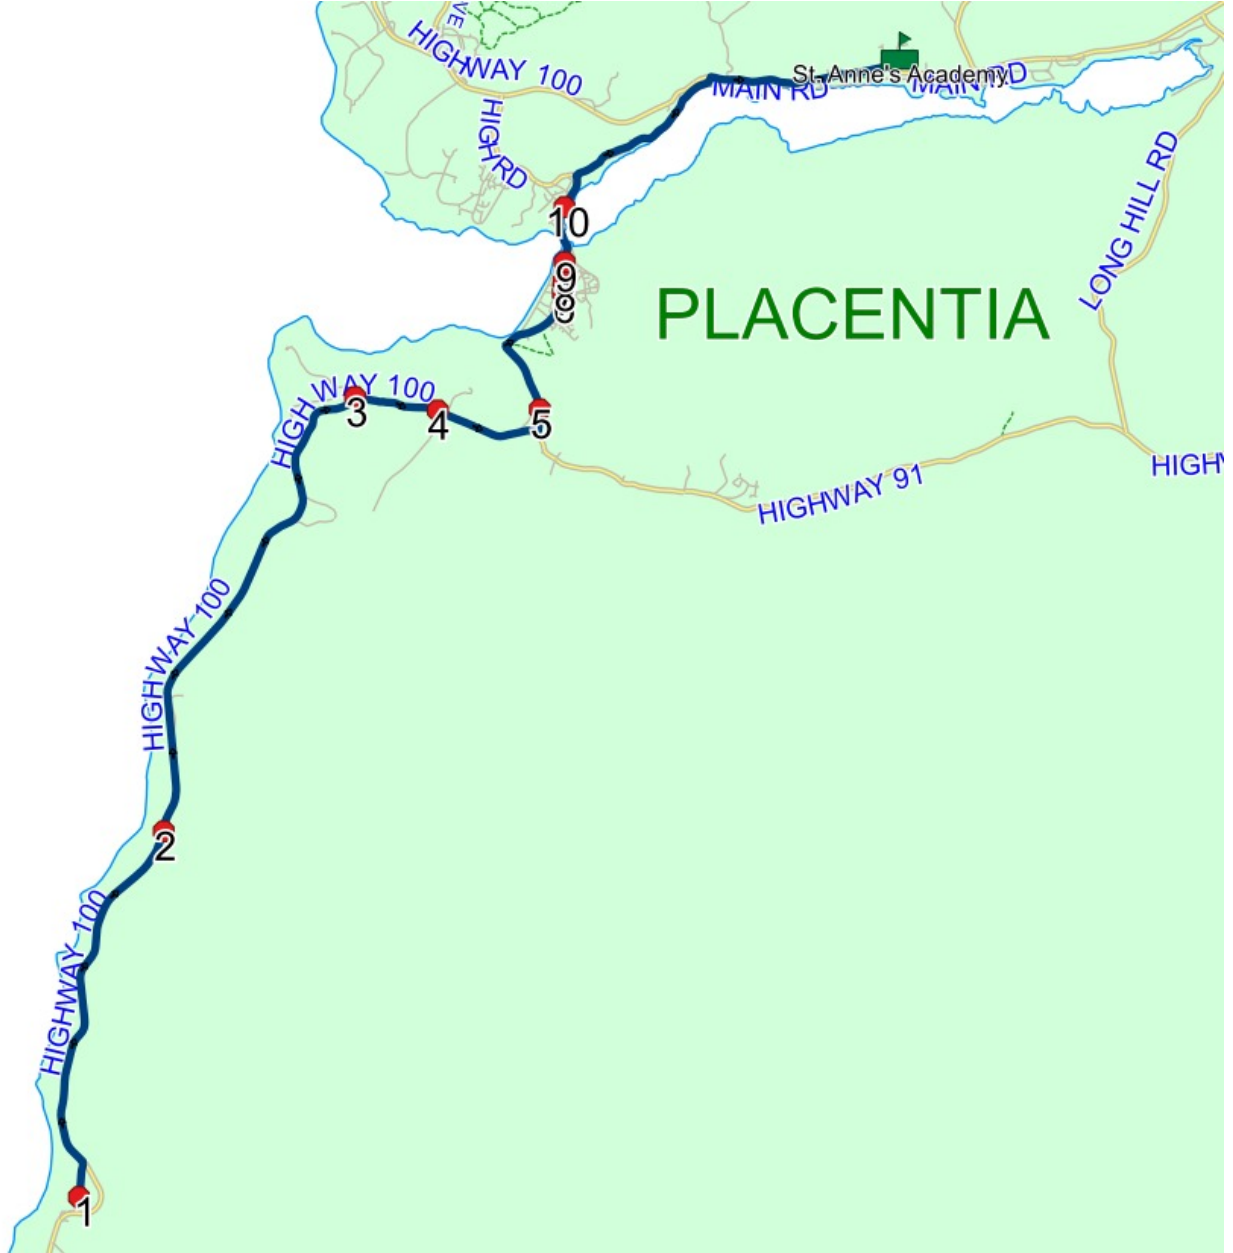

#	Arrival	Departure	Description
1	2:25 PM	2:40 PM	St. Anne's Academy Driveway
2	2:55 PM	2:56 PM	170 BONDS PATH; PLACENTIA; A0B
3	2:56 PM		200 BONDS PATH
4	2:56 PM	2:57 PM	BONDS PATH & BURNT WOOD PL
5	2:57 PM	2:58 PM	272 BONDS PATH
6	2:59 PM		BONDS PATH & SMELT RIVER LANE
7	2:59 PM	3:00 PM	HIGHWAY 91 & MORRISSEY LANE
8	3:01 PM		HIGHWAY 91 & SHAWS LANE; PLACENTIA
9	3:03 PM	3:04 PM	KINGS LANE & MILLERS RD
10	3:08 PM	3:09 PM	220 HIGHWAY 91
11	3:09 PM	3:10 PM	272 HIGHWAY 91; PLACENTIA; A0B
12	3:10 PM	3:11 PM	335 HIGHWAY 91
13	3:11 PM	3:12 PM	375 HIGHWAY 91; PLACENTIA; A0B
14	3:12 PM		424 HIGHWAY 91
15	3:13 PM		501 HIGHWAY 91
16	3:14 PM		535 HIGHWAY 91
17	3:15 PM		623 HIGHWAY 91; PLACENTIA; A0B

Route: 19-035-4 Run: 19-035-4 PM

#	Arrival	Departure	Description
1		7:43 AM	2 OLD RD
2		7:50 AM	Little Barasway
3	7:57 AM	7:58 AM	HIGHWAY 100 & LIGHTHOUSE RD; POINT VERDE
4	7:59 AM	8:00 AM	HIGHWAY 100 & FULFORDS LANE; POINT VERDE
5		8:02 AM	120 BONDS PATH
6	8:05 AM	8:06 AM	CHURCHILL AVE & PRINCE WILLIAM DR
7		8:06 AM	PRINCE WILLIAM DR & ATLANTIC AVE
8	8:06 AM	8:07 AM	JUBILEE RD & HARTIGAN ST
9		8:08 AM	PRINCE WILLIAM DR & BLENHEIM ST
10		8:10 AM	111 HIGHWAY 100
11	8:20 AM	8:22 AM	St. Anne's Academy Driveway

Route: 19-035-5 Run: 19-035-5 AM