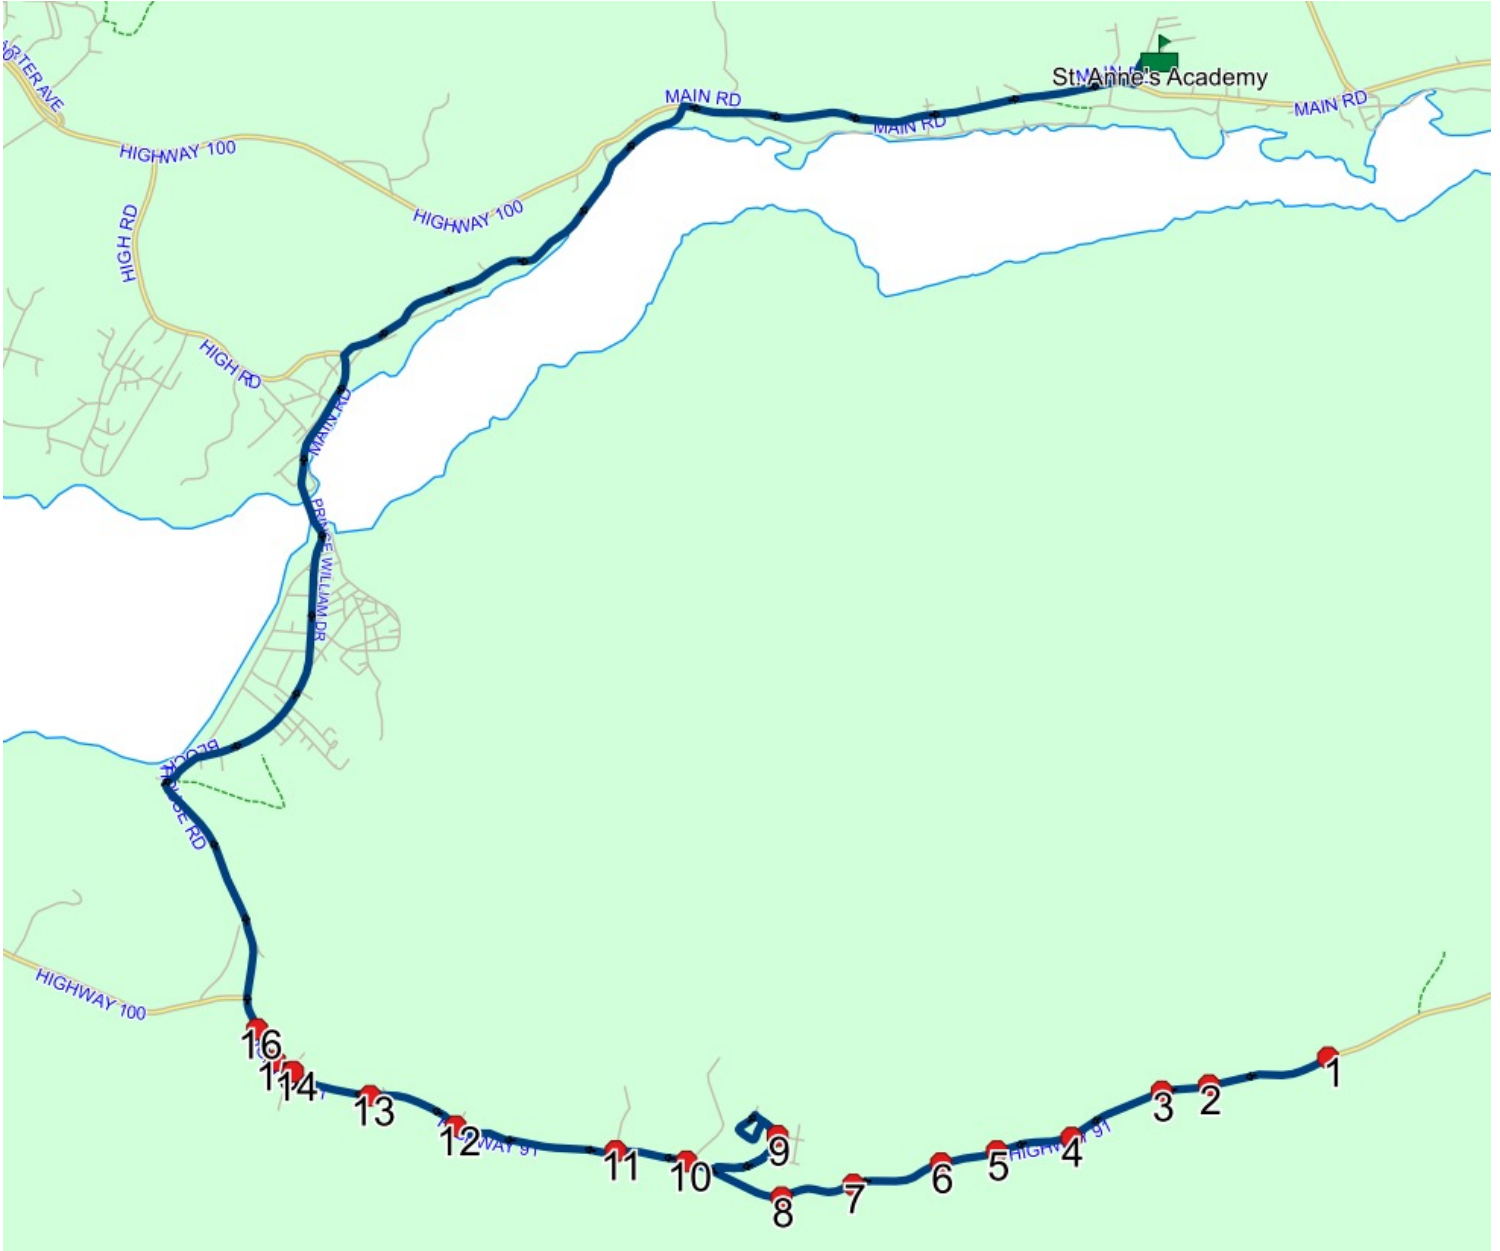

## Route: 19-035-4 Run: 19-035-4 AM

**Route:** 19-035-4 **Operator:** Provincial Ready Mix  
**Vehicle:** 19-035-4  
**Description:**  
**Schools:** St. Anne's Academy (435)

**Run:** 19-035-4 AM **Description:**  
**Stops:** 17 **Start Time:** 7:47 AM **End Time:** 8:22 AM (36 min) **Distance:** 17.65 km  
**Schools:** St. Anne's Academy  
**Current:** 2024-06-30

#	Arrival	Departure	Description
1		7:47 AM	623 HIGHWAY 91; PLACENTIA; A0B
2		7:48 AM	535 HIGHWAY 91
3	7:48 AM	7:49 AM	501 HIGHWAY 91
4		7:49 AM	424 HIGHWAY 91
5		7:50 AM	375 HIGHWAY 91; PLACENTIA; A0B
6	7:50 AM	7:51 AM	335 HIGHWAY 91
7	7:51 AM	7:52 AM	272 HIGHWAY 91; PLACENTIA; A0B
8	7:52 AM	7:53 AM	220 HIGHWAY 91
9	7:54 AM	7:55 AM	KINGS LANE & MILLERS RD
10		7:59 AM	HIGHWAY 91 & SHAWS LANE; PLACENTIA
11		8:00 AM	HIGHWAY 91 & MORRISSEY LANE
12		8:02 AM	BONDS PATH & SMELT RIVER LANE
13	8:02 AM	8:03 AM	272 BONDS PATH
14		8:04 AM	BONDS PATH & BURNT WOOD PL
15		8:04 AM	200 BONDS PATH
16		8:05 AM	170 BONDS PATH; PLACENTIA; A0B
17	8:20 AM	8:22 AM	St. Anne's Academy Driveway

Route: 19-035-4 Run: 19-035-4 AM

Route: 19-035-4 Run: 19-035-4 PM