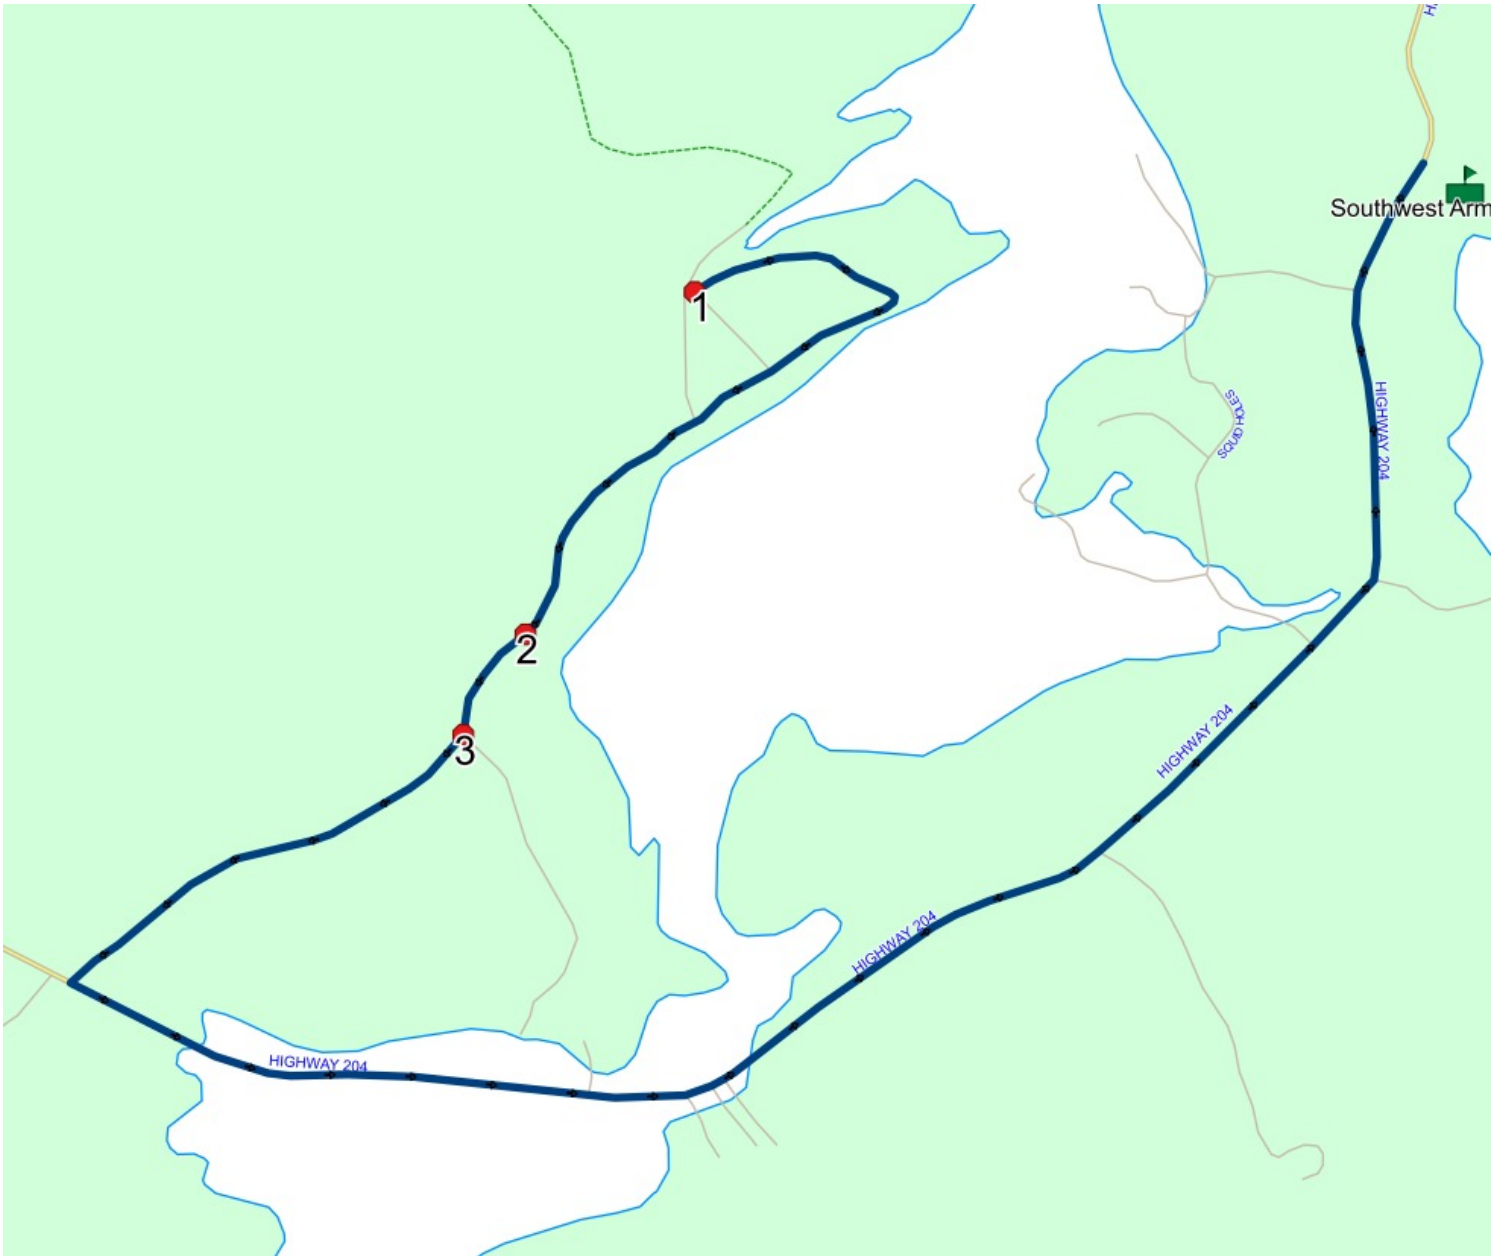

Description:

End Time: 3:13 PM (19 min)

Distance: 9.69 km

Schools: Southwest Arm Academy

#	Arrival	Departure	Description
1	2:54 PM	2:55 PM	Southwest Arm Academy Driveway
2	3:00 PM	3:01 PM	14 BAYVIEW RD
3	3:01 PM	3:02 PM	1 BAYVIEW RD
4	3:04 PM		HIGHWAY 204 & LAMBERTS LANE
5	3:05 PM		SOUTHPORT TURNAROUND
6	3:07 PM	3:08 PM	32 HIGHWAY 204
7	3:08 PM	3:09 PM	20 HIGHWAY 204
8	3:09 PM		8 HIGHWAY 204
9	3:11 PM		14 BUTTER COVE RD
10	3:13 PM		BUTTER COVE RD TURNAROUND

## Route: 21-099-1 Run: 21-099-1 AM

**Route:** 21-099-1 **Operator:** Madonna Shaw  
**Vehicle:** 21-099-1  
**Description:**  
**Schools:** Southwest Arm Academy (431)

---

**Run:** 21-099-1 AM **Description:**  
**Stops:** 4 **Start Time:** 8:12 AM **End Time:** 8:21 AM (8 min) **Distance:** 4.40 km  
**Schools:** Southwest Arm Academy  
**Current:** 2023-06-30

#	Arrival	Departure	Description
1		8:12 AM	
2		8:14 AM	
3	8:14 AM	8:15 AM	WEST POINT RD & STRINGERS LANE
4	8:20 AM	8:21 AM	Southwest Arm Academy Driveway

Route: 21-099-1 Run: 21-099-1 AM

## Route: 21-099-1 Run: 21-099-1 PM

**Route:** 21-099-1 **Operator:** Madonna Shaw  
**Vehicle:** 21-099-1  
**Description:**  
**Schools:** Southwest Arm Academy (431)

---

**Run:** 21-099-1 PM **Description:**  
**Stops:** 4 **Start Time:** 2:50 PM **End Time:** 3:03 PM (13 min) **Distance:** 4.40 km  
**Schools:** Southwest Arm Academy  
**Current:** 2023-06-30