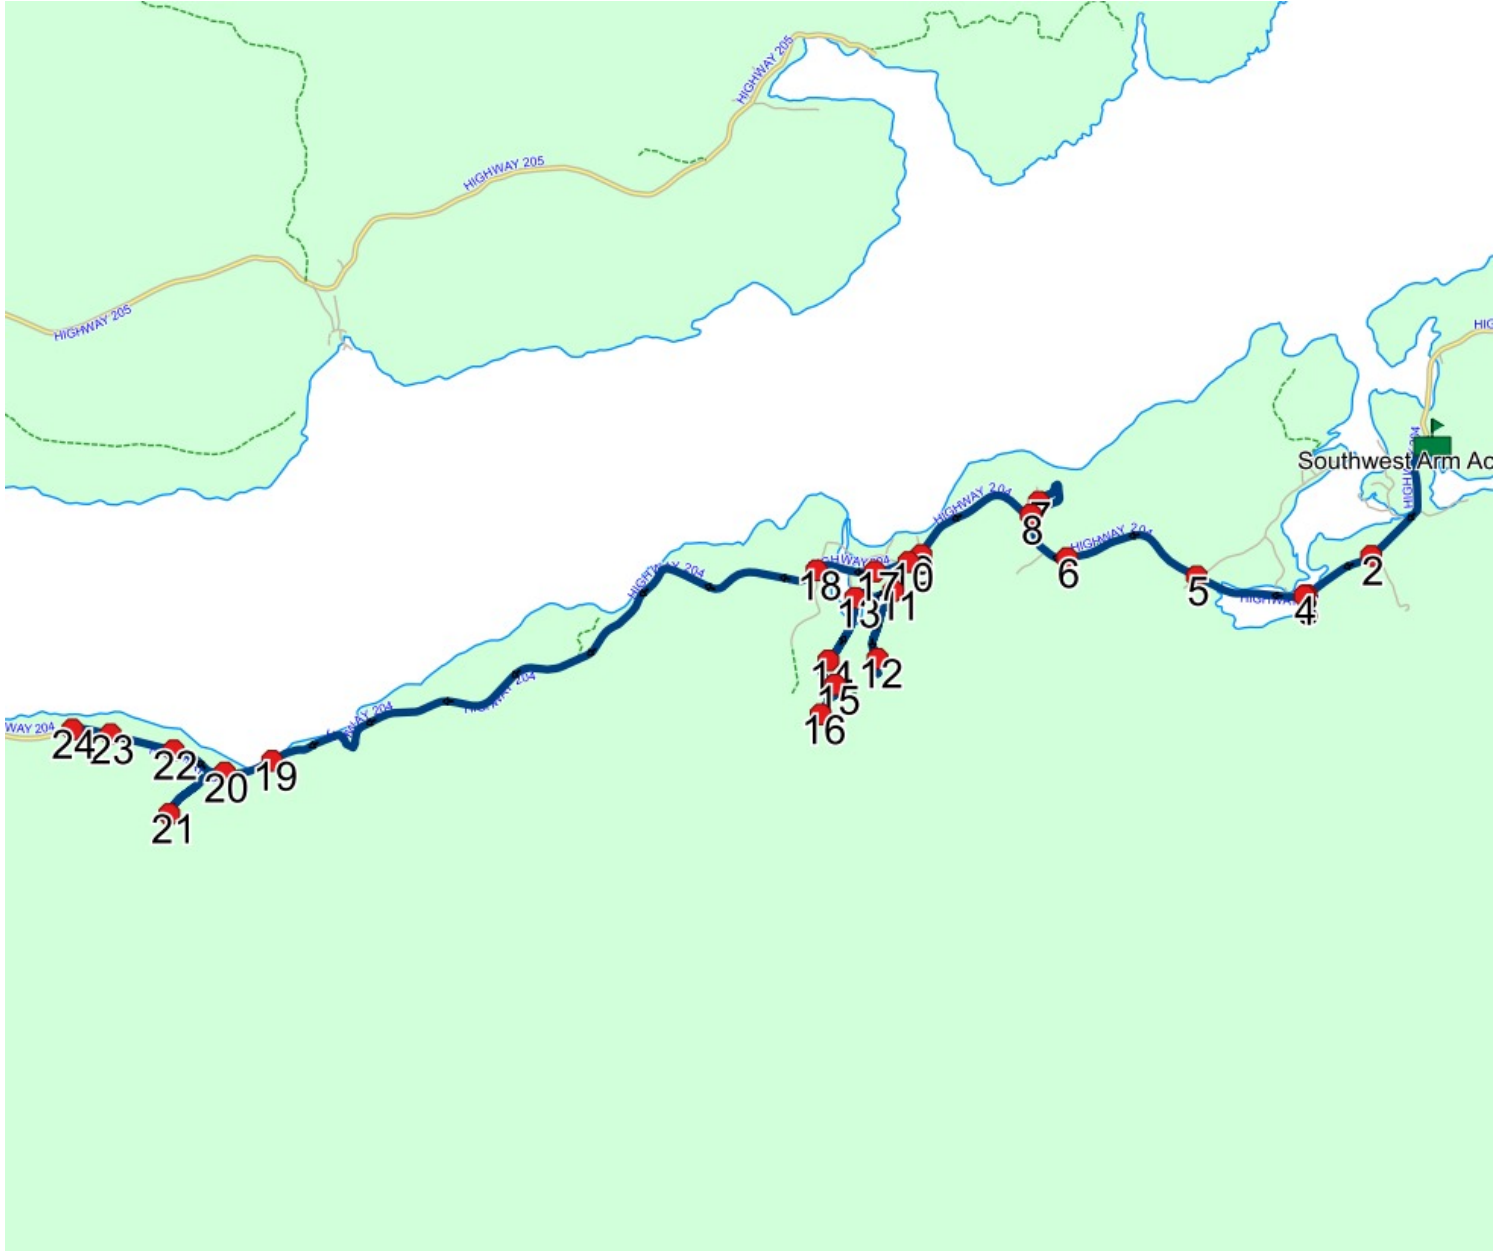

Route: 15-063-1 Run: 15-063-1 PM

Route: 15-063-1 Operator: PJAs

Vehicle: 15-063-1

Description:

Schools: Southwest Arm Academy (431)

Run: 15-063-1 PM

Stops: 24

Start Time: 2:52 PM

Description:

End Time: 3:42 PM (51 min)

Distance: 19.98 km

Schools: Southwest Arm Academy

#	Arrival	Departure	Description
1	2:52 PM	2:55 PM	Southwest Arm Academy Driveway
2	2:56 PM	2:57 PM	HIGHWAY 204 & MEADOW FARM RD; LITTLE HEARTS EASE
3	2:58 PM		CHURCH
4	2:58 PM	2:59 PM	MAIL BOX LITTLE HEARTS EASE
5	3:00 PM		HIGHWAY 204 & LITTLE BROOK RD; LITTLE HEARTS EASE
6	3:01 PM	3:02 PM	MAIN ROAD CAPELIN COVE
7	3:04 PM		MAIN RD & SIDE RD
8	3:06 PM	3:07 PM	MAILBOX CAPELIN COVE
9	3:09 PM		HIGHWAY 204 & SMITHS LANE
10	3:09 PM	3:10 PM	MAILBOXES HODGES COVE
11	3:11 PM		CEMETERY RD & SAMUELS RD
12	3:12 PM	3:13 PM	16 CEMETERY RD
13	3:18 PM	3:19 PM	4 COUNTRY RD
14	3:20 PM	3:21 PM	34 COUNTRY RD
15	3:21 PM	3:22 PM	48 COUNTRY RD
16	3:23 PM		COUNTRY RD TURNAROUND
17	3:28 PM		ANGLICAN CHURCH - HODGES COVE
18	3:29 PM		6 HIGHWAY 204
19	3:35 PM		OLD WHARF
20	3:36 PM		67 HIGHWAY 204
21	3:38 PM	3:39 PM	6 BROOKSIDE CRES
22	3:40 PM	3:41 PM	MAILBOXES LONG BEACH
23	3:41 PM	3:42 PM	17 HIGHWAY 204
24	3:42 PM		1 HIGHWAY 204

Route: 15-063-1 Run: 15-063-1 PM