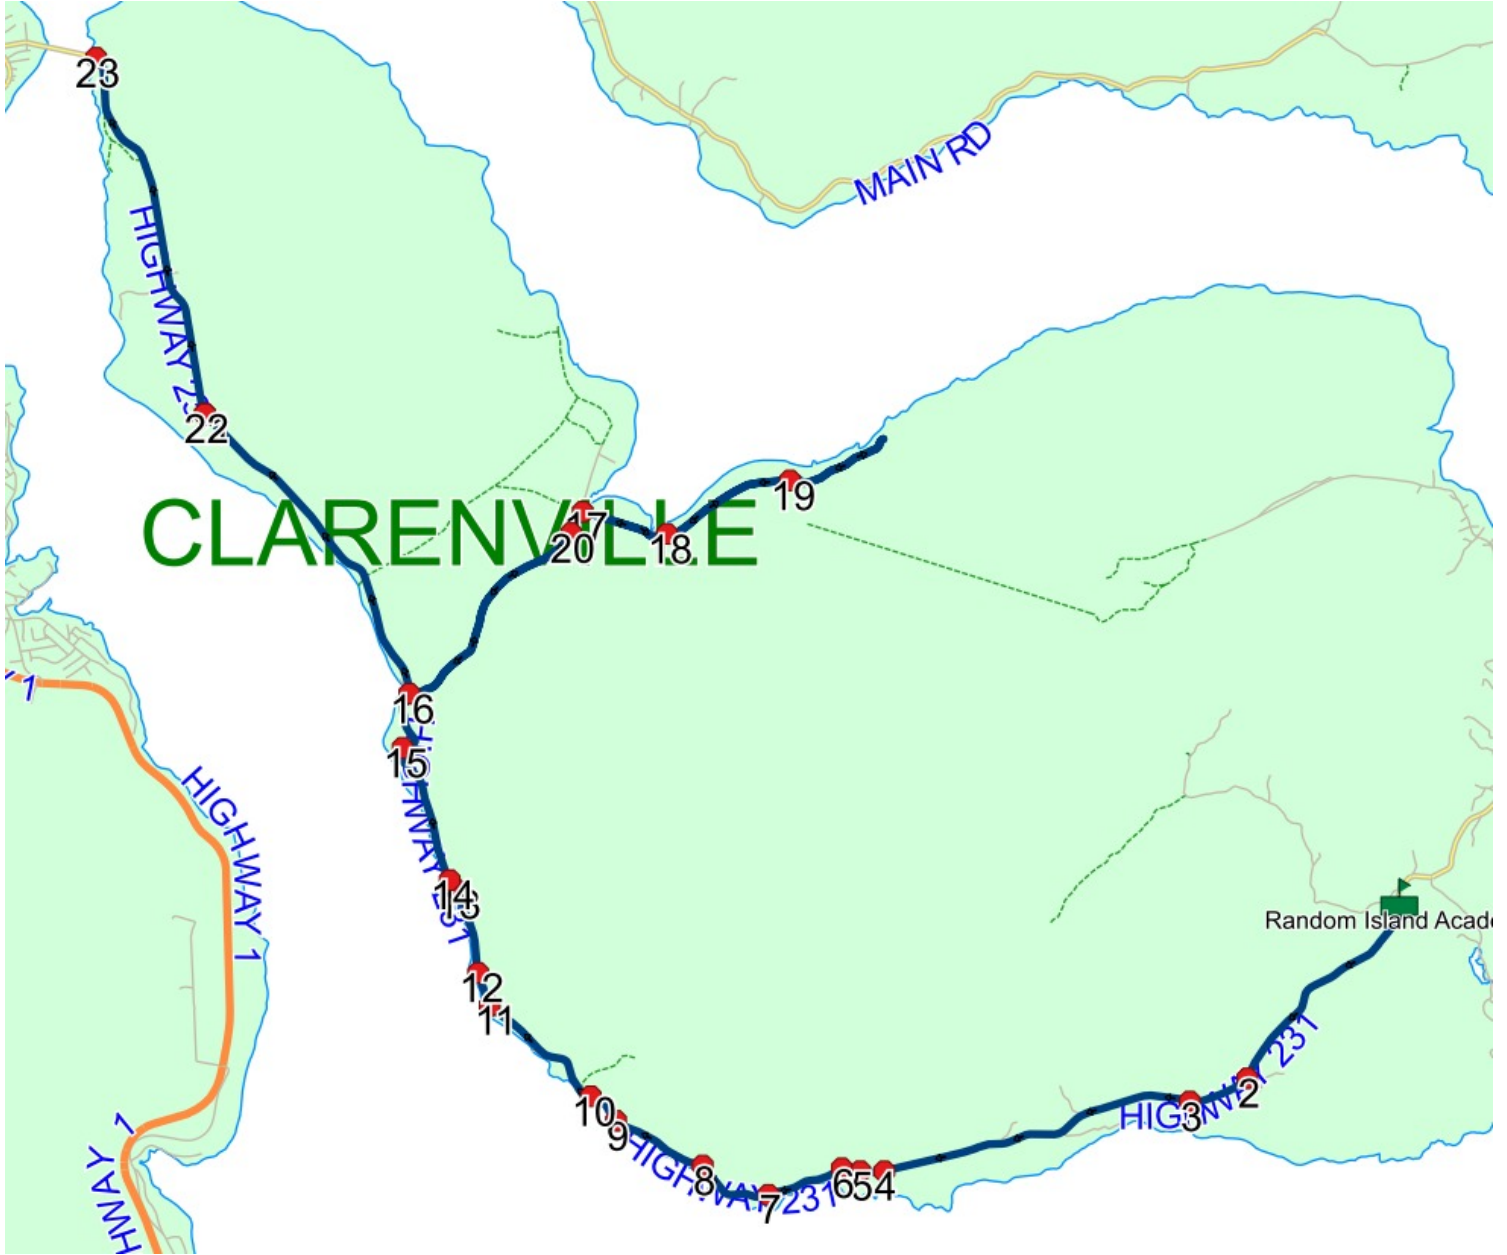

Route: 15-059-1 Run: 15-059-1 PM

Route: 15-059-1 **Operator:** Island Holdings Ltd.
Vehicle: 15-059-1
Description:
Schools: Random Island Academy (242)

Run: 15-059-1 PM **Description:**
Stops: 23 **Start Time:** 2:40 PM **End Time:** 3:57 PM (77 min) **Distance:** 37.01 km
Schools: Random Island Academy

#	Arrival	Departure	Description
1	2:40 PM	2:55 PM	Random Island Academy Driveway
2	2:58 PM		ROBINSON BIGHT
3	2:59 PM		23 HIGHWAY 231
4	3:03 PM	3:04 PM	1712 HIGHWAY 231
5	3:04 PM		HIGHWAY 231 & MARCH LANE
6	3:04 PM	3:05 PM	LADY COVE
7	3:06 PM		14 HIGHWAY 231
8	3:06 PM	3:07 PM	1423 HIGHWAY 231
9	3:08 PM	3:09 PM	1337 HIGHWAY 231
10	3:09 PM		1305 HIGHWAY 231
11	3:11 PM	3:12 PM	WEYBRIDGE
12	3:12 PM	3:13 PM	1150 HIGHWAY 231
13	3:14 PM		1063 HIGHWAY 231
14	3:14 PM	3:15 PM	1053 HIGHWAY 231; WEYBRIDGE; A0C
15	3:16 PM	3:17 PM	701 HIGHWAY 231
16	3:18 PM		ELLIOTT'S COVE
17	3:24 PM		SNOOKS HARBOUR RD & WHALENS RD
18	3:26 PM	3:27 PM	315 SNOOKS HARBOUR RD
19	3:30 PM		ASPEY BROOK
20	3:43 PM	3:44 PM	2 SNOOKS HARBOUR RD
21	3:53 PM		11 MAIN RD
22	3:53 PM		1 MAIN RD
23	3:57 PM		THE BAR

Route: 15-059-1 Run: 15-059-1 PM