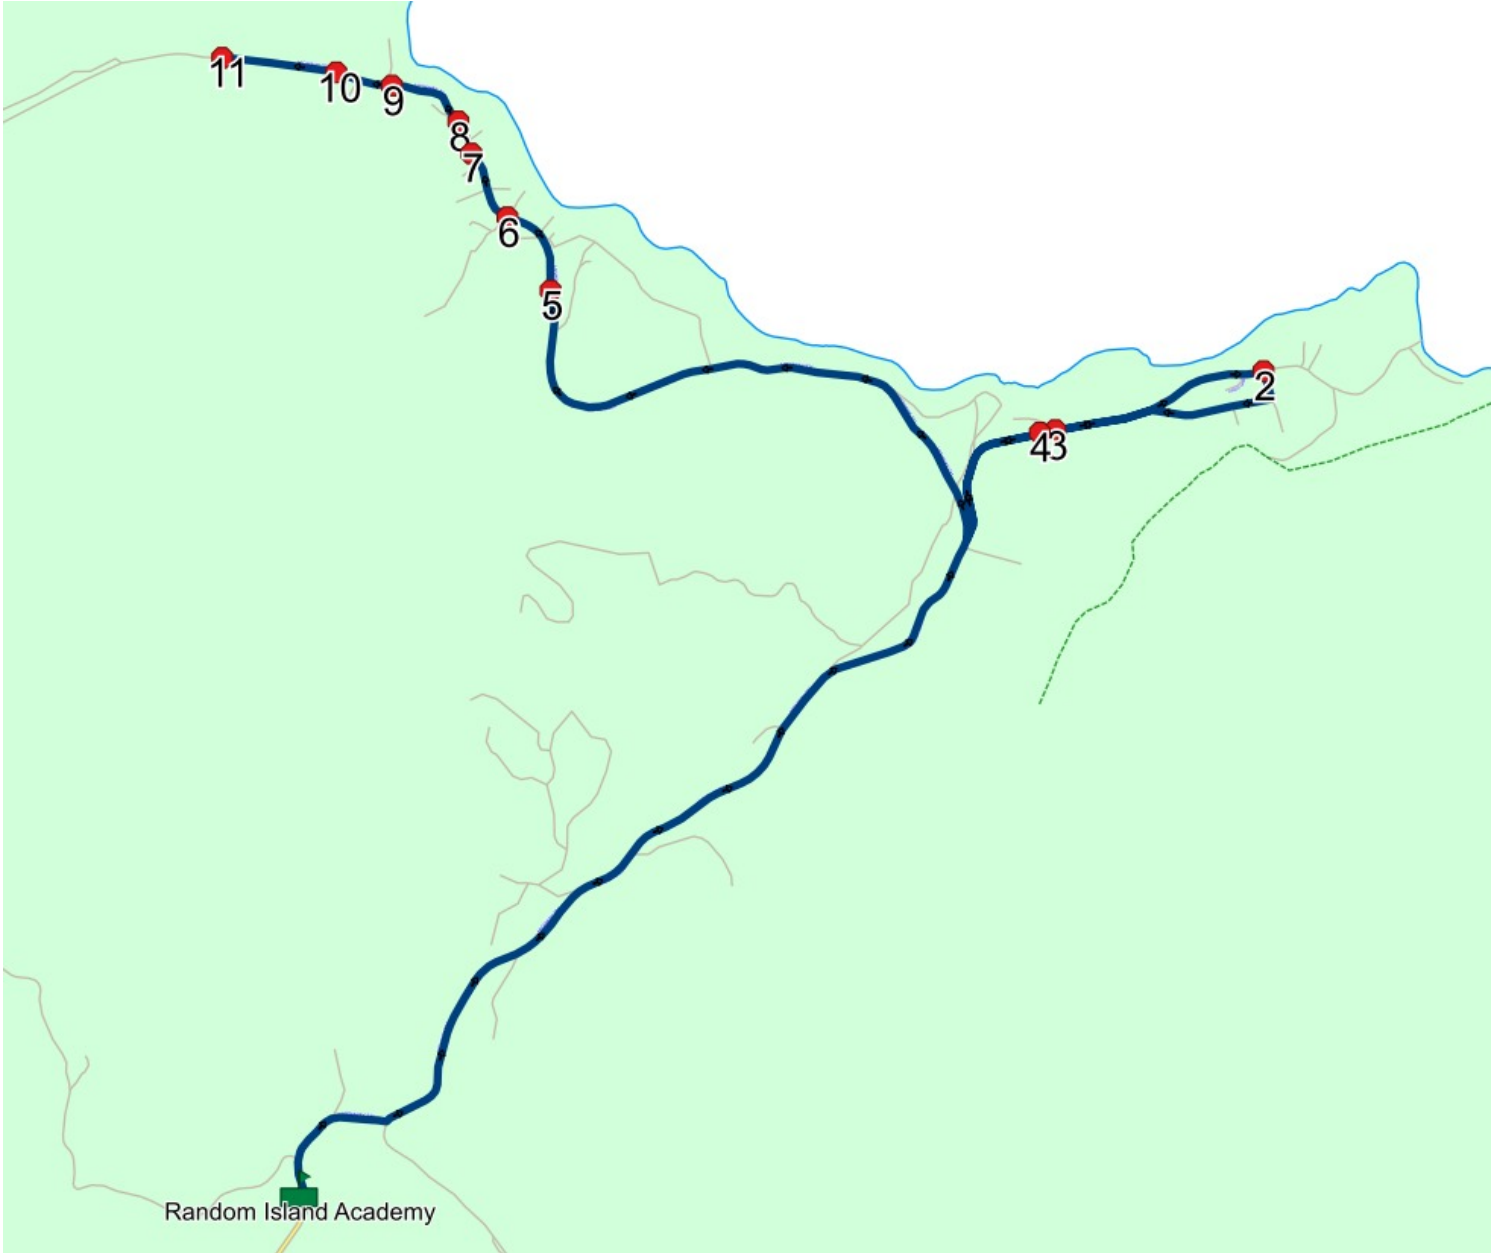

Route: 15-059-2 Run: 15-059-2 AM

Route: 15-059-2 Run: 15-059-2 PM

Route: 15-059-2 **Operator:** Island Holdings Ltd.
Vehicle: 15-059-2
Description:
Schools: Random Island Academy (242)

Run: 15-059-2 PM **Description:**
Stops: 11 **Start Time:** 2:40 PM **End Time:** 3:21 PM (41 min) **Distance:** 11.96 km
Schools: Random Island Academy

#	Arrival	Departure	Description
1	2:40 PM	2:55 PM	Random Island Academy Driveway
2	3:03 PM	3:04 PM	MAIN RD & IVANYS HILL
3	3:07 PM		BRITANNIA
4	3:07 PM	3:08 PM	3 MAIN RD
5	3:15 PM		PETLEY
6	3:16 PM	3:17 PM	HIGHWAY 231 & ELI IVANY RD
7	3:17 PM	3:18 PM	65 HIGHWAY 231
8	3:18 PM		SHELTER NEAR STORE
9	3:19 PM		BEACH RD & HIGHWAY 231
10	3:20 PM		SHELTER NEAR MAILBOXES
11	3:21 PM		PETLEY TURNAROUND

Route: 15-059-2 Run: 15-059-2 PM

Route: 15-059-3 Run: 15-059-3 AM

Route: 15-059-3 **Operator:** Island Holdings Ltd.
Vehicle: 15-059-3
Description:
Schools: Random Island Academy (242)

Run: 15-059-3 AM **Description:**
Stops: 14 **Start Time:** 8:15 AM **End Time:** 8:37 AM (22 min) **Distance:** 6.21 km
Schools: Random Island Academy

#	Arrival	Departure	Description
1		8:15 AM	HICKMANS HARBOUR TURNAROUND
2		8:15 AM	MAIN RD & MARTINS LANE
3		8:16 AM	126 MAIN RD; HICKMANS HARBOUR; A0C
4	8:16 AM	8:17 AM	MAIN RD & TOPSAIL RD
5		8:18 AM	77 MAIN RD
6		8:19 AM	MAIN RD & POND RD
7		8:19 AM	56 MAIN RD
8	8:19 AM	8:20 AM	HICKMANS HARBOUR
9		8:21 AM	33 MAIN RD
10		8:23 AM	MAIN RD & COUNTRY RD
11		8:26 AM	20 W SIDE RD
12		8:27 AM	112 PLANT RD
13		8:33 AM	FAMILY RESPONSIBILITY ZONE COURTESY STOP - 6 MAIN RD; HICKMANS HARBOUR
14	8:35 AM	8:37 AM	Random Island Academy Driveway