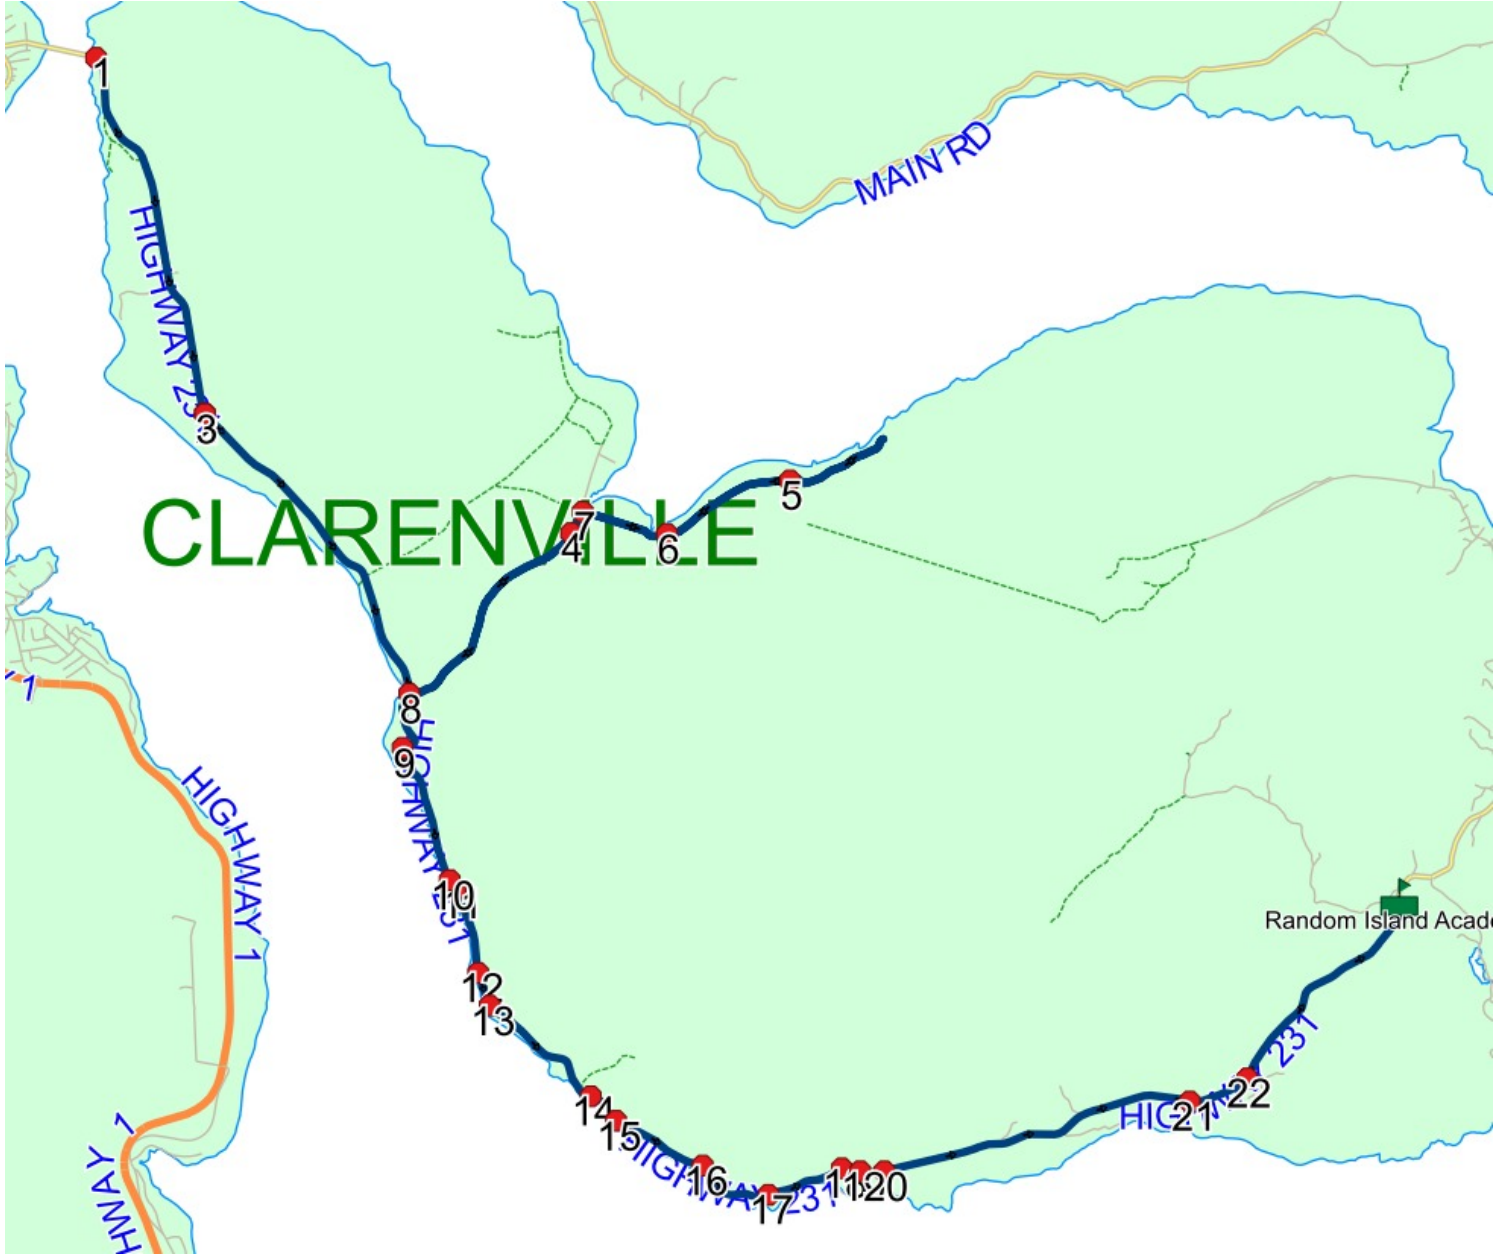

Description:

End Time: 8:37 AM (61 min)

Distance: 37.01 km

Schools: Random Island Academy

#	Arrival	Departure	Description
1		7:36 AM	THE BAR
2		7:40 AM	1 MAIN RD
3		7:40 AM	11 MAIN RD
4		7:50 AM	2 SNOOKS HARBOUR RD
5		8:01 AM	ASPEY BROOK
6	8:04 AM	8:05 AM	315 SNOOKS HARBOUR RD
7		8:07 AM	SNOOKS HARBOUR RD & WHALENS RD
8		8:14 AM	ELLIOTT'S COVE
9		8:15 AM	701 HIGHWAY 231
10		8:17 AM	1053 HIGHWAY 231; WEYBRIDGE; A0C
11	8:17 AM	8:18 AM	1063 HIGHWAY 231
12		8:19 AM	1150 HIGHWAY 231
13		8:20 AM	WEYBRIDGE
14		8:22 AM	1305 HIGHWAY 231
15	8:22 AM	8:23 AM	1337 HIGHWAY 231
16		8:24 AM	1423 HIGHWAY 231
17		8:25 AM	14 HIGHWAY 231
18		8:26 AM	LADY COVE
19		8:27 AM	HIGHWAY 231 & MARCH LANE
20		8:27 AM	1712 HIGHWAY 231
21		8:31 AM	23 HIGHWAY 231
22		8:32 AM	ROBINSON BIGHT
23	8:35 AM	8:37 AM	Random Island Academy Driveway

Route: 15-059-1 Run: 15-059-1 AM

Route: 15-059-1 Run: 15-059-1 PM

Route: 15-059-1 **Operator:** Island Holdings Ltd.
Vehicle: 15-059-1
Description:
Schools: Random Island Academy (242)

Run: 15-059-1 PM **Description:**
Stops: 23 **Start Time:** 2:40 PM **End Time:** 3:57 PM (77 min) **Distance:** 37.01 km
Schools: Random Island Academy

#	Arrival	Departure	Description
1	2:40 PM	2:55 PM	Random Island Academy Driveway
2	2:58 PM		ROBINSON BIGHT
3	2:59 PM		23 HIGHWAY 231
4	3:03 PM	3:04 PM	1712 HIGHWAY 231
5	3:04 PM		HIGHWAY 231 & MARCH LANE
6	3:04 PM	3:05 PM	LADY COVE
7	3:06 PM		14 HIGHWAY 231
8	3:06 PM	3:07 PM	1423 HIGHWAY 231
9	3:08 PM	3:09 PM	1337 HIGHWAY 231
10	3:09 PM		1305 HIGHWAY 231
11	3:11 PM	3:12 PM	WEYBRIDGE
12	3:12 PM	3:13 PM	1150 HIGHWAY 231
13	3:14 PM		1063 HIGHWAY 231
14	3:14 PM	3:15 PM	1053 HIGHWAY 231; WEYBRIDGE; A0C
15	3:16 PM	3:17 PM	701 HIGHWAY 231
16	3:18 PM		ELLIOTT'S COVE
17	3:24 PM		SNOOKS HARBOUR RD & WHALENS RD
18	3:26 PM	3:27 PM	315 SNOOKS HARBOUR RD
19	3:30 PM		ASPEY BROOK
20	3:43 PM	3:44 PM	2 SNOOKS HARBOUR RD
21	3:53 PM		11 MAIN RD
22	3:53 PM		1 MAIN RD
23	3:57 PM		THE BAR