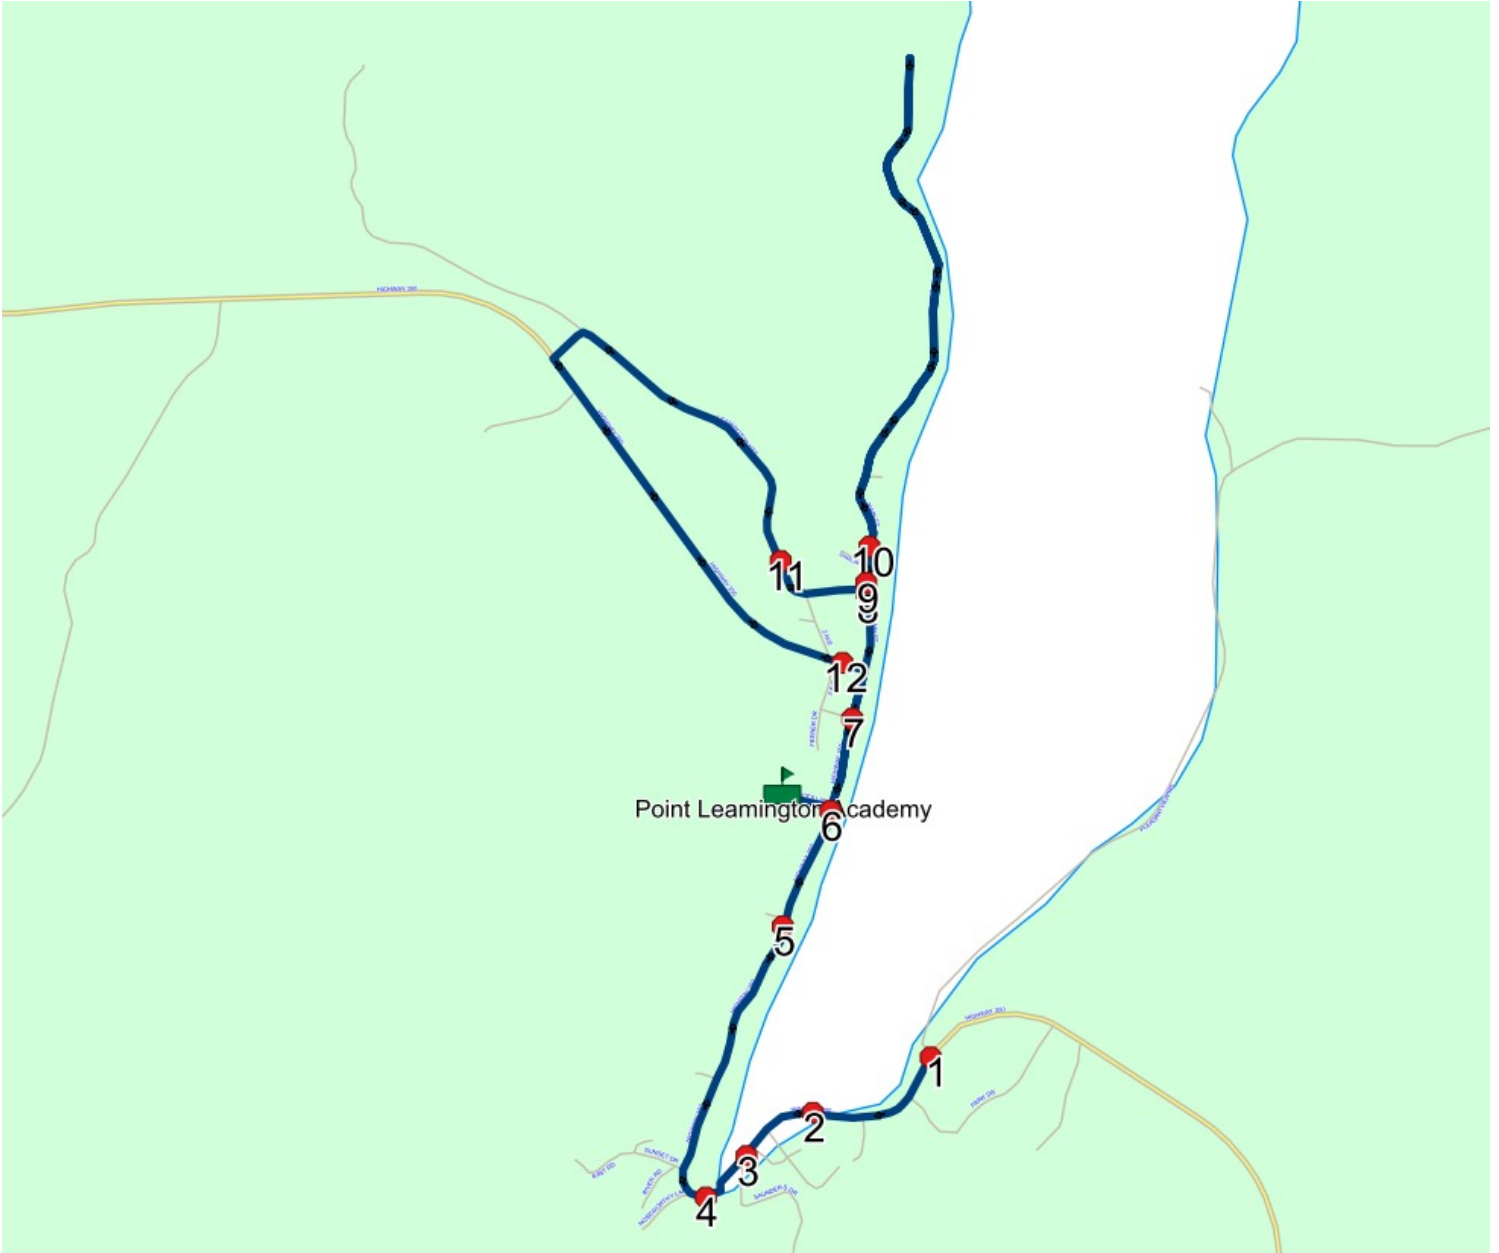

**Route: LP 30 Run: PLA 30 AM**

**Route:** LP 30 **Operator:** NLESD (Lewisporte)  
**Vehicle:** 358-18  
**Description:**  
**Schools:** Point Leamington Academy (163)

**Run:** PLA 30 AM **Description:**  
**Stops:** 13 **Start Time:** 8:09 AM **End Time:** 8:31 AM (22 min) **Distance:** 10.59 km  
**Schools:** Point Leamington Academy

Route: LP 30 Run: PLA 30 AM

## Route: LP 30 Run: PLA 30 PM

**Route:** LP 30 **Operator:** NLESD (Lewisporte)  
**Vehicle:** 358-18  
**Description:**  
**Schools:** Point Leamington Academy (163)

**Run:** PLA 30 PM **Description:**  
**Stops:** 13 **Start Time:** 3:00 PM **End Time:** 3:37 PM (37 min) **Distance:** 10.60 km  
**Schools:** Point Leamington Academy

#	Arrival	Departure	Description
1	3:00 PM	3:15 PM	Point Leamington Academy
2	3:43 PM		19 MAIN ST, GLOVER'S HARBOUR
3	4:01 PM		19 HIGHWAY 350
4	4:02 PM		23 HIGHWAY 350
5	4:02 PM		37 HIGHWAY 350
6	4:03 PM		72 HIGHWAY 350
7	4:04 PM		95 HIGHWAY 350
8	4:04 PM		100 HIGHWAY 350
9	4:05 PM		130 HIGHWAY 350
10	4:05 PM	4:06 PM	134 HIGHWAY 350
11	4:08 PM		220 HIGHWAY 350
12	4:09 PM	4:10 PM	246 HIGHWAY 350
13	4:10 PM		254 HIGHWAY 350