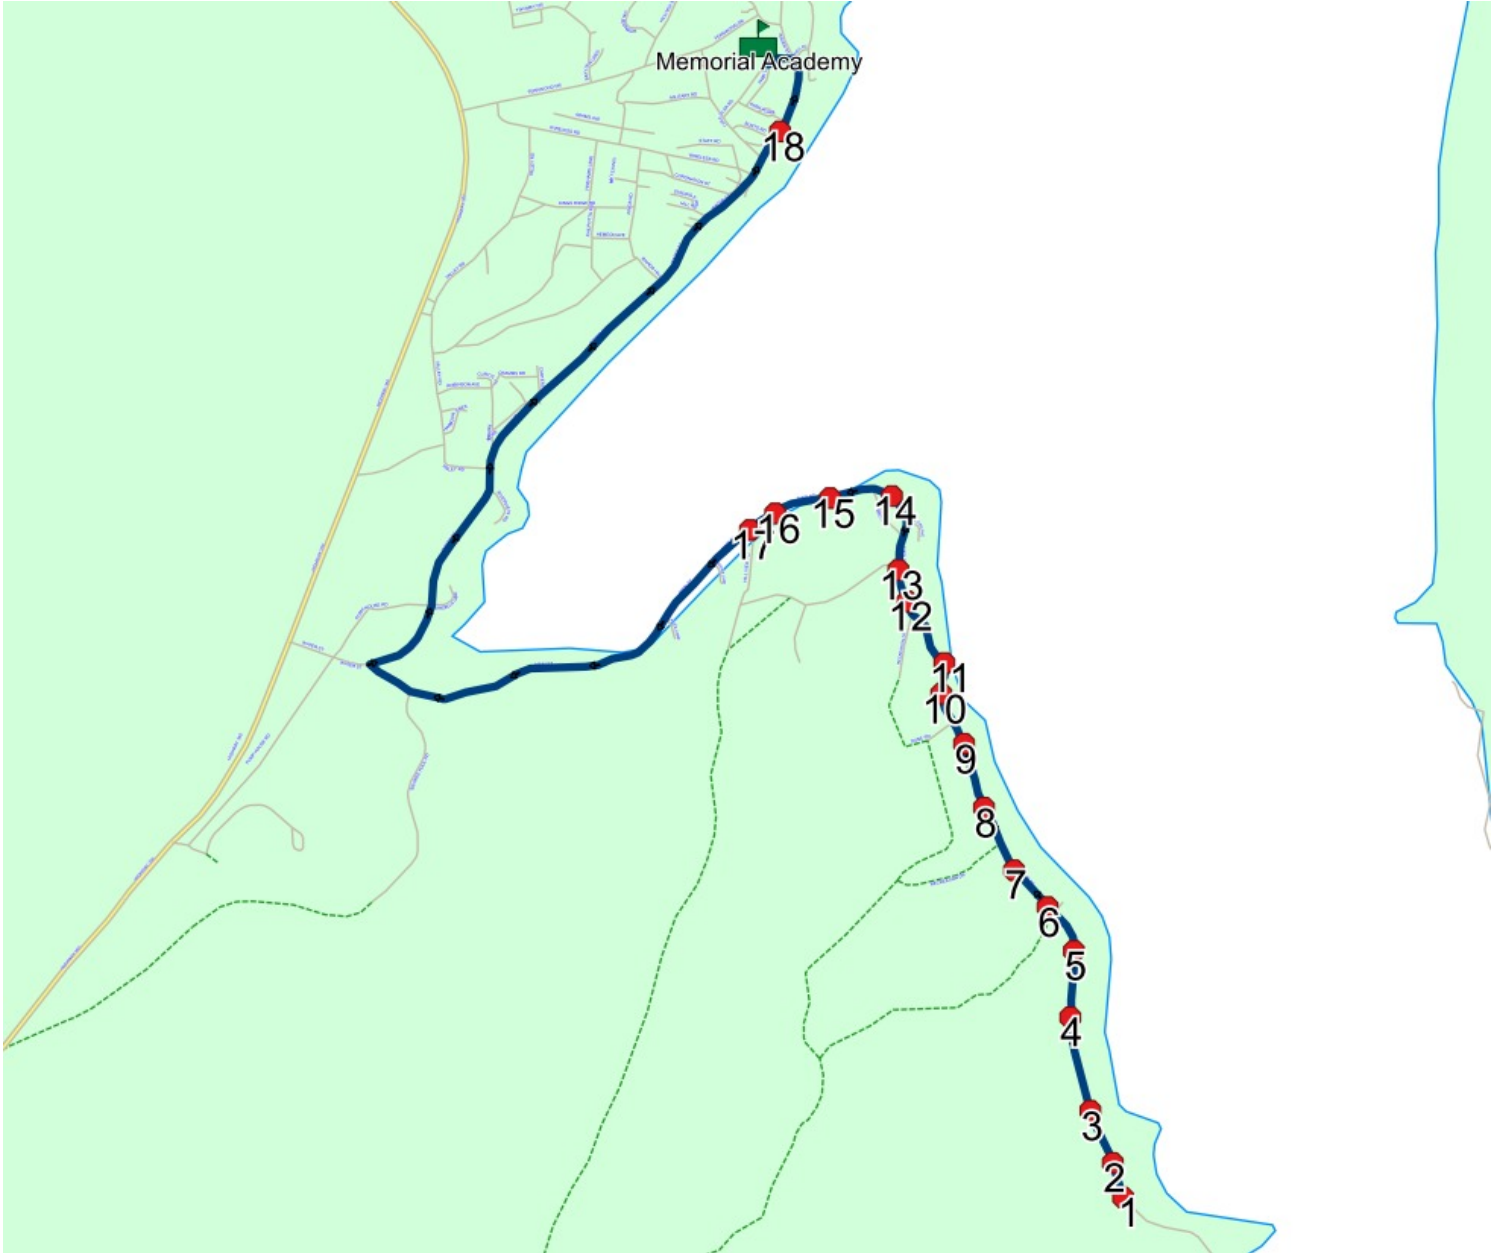

Route: LP 25 Run: MA 25A AM

Route: LP 25 **Operator:** NLESD (Lewisporte)
Vehicle: 290-14
Description:
Schools: Memorial Academy (133)

Run: MA 25A AM **Description:**
Stops: 19 **Start Time:** 7:55 AM **End Time:** 8:16 AM (22 min) **Distance:** 9.86 km
Schools: Memorial Academy

#	Arrival	Departure	Description
1		7:55 AM	MAIN ST- PETERVIEW
2	7:55 AM	7:56 AM	MAIN ST - PETERVIEW
3	7:56 AM	7:57 AM	359 MAIN ST (Peterview)
4		7:57 AM	370 MAIN ST
5		7:57 AM	348 MAIN ST
6		7:58 AM	330 MAIN ST
7		7:59 AM	312 MAIN ST - PETERVIEW
8	7:59 AM	8:00 AM	290 MAIN ST
9	8:00 AM	8:01 AM	261 MAIN ST; PETERVIEW; A0H
10		8:01 AM	245 MAIN ST
11	8:01 AM	8:02 AM	228 MAIN ST
12		8:02 AM	217 MAIN ST (ACROSS FROM 204 MAIN ST)
13	8:02 AM	8:03 AM	190 MAIN ST
14	8:03 AM	8:04 AM	187 MAIN ST
15		8:04 AM	162 MAIN ST
16		8:05 AM	142 MAIN ST
17		8:05 AM	MAIN ST & HILLVIEW RD
18		8:14 AM	COURTESY STOP FAMILY RESPONSIBILITY ZONE (201 WATER ST)
19	8:15 AM	8:16 AM	Memorial Academy Driveway

Route: LP 25 Run: MA 25A AM