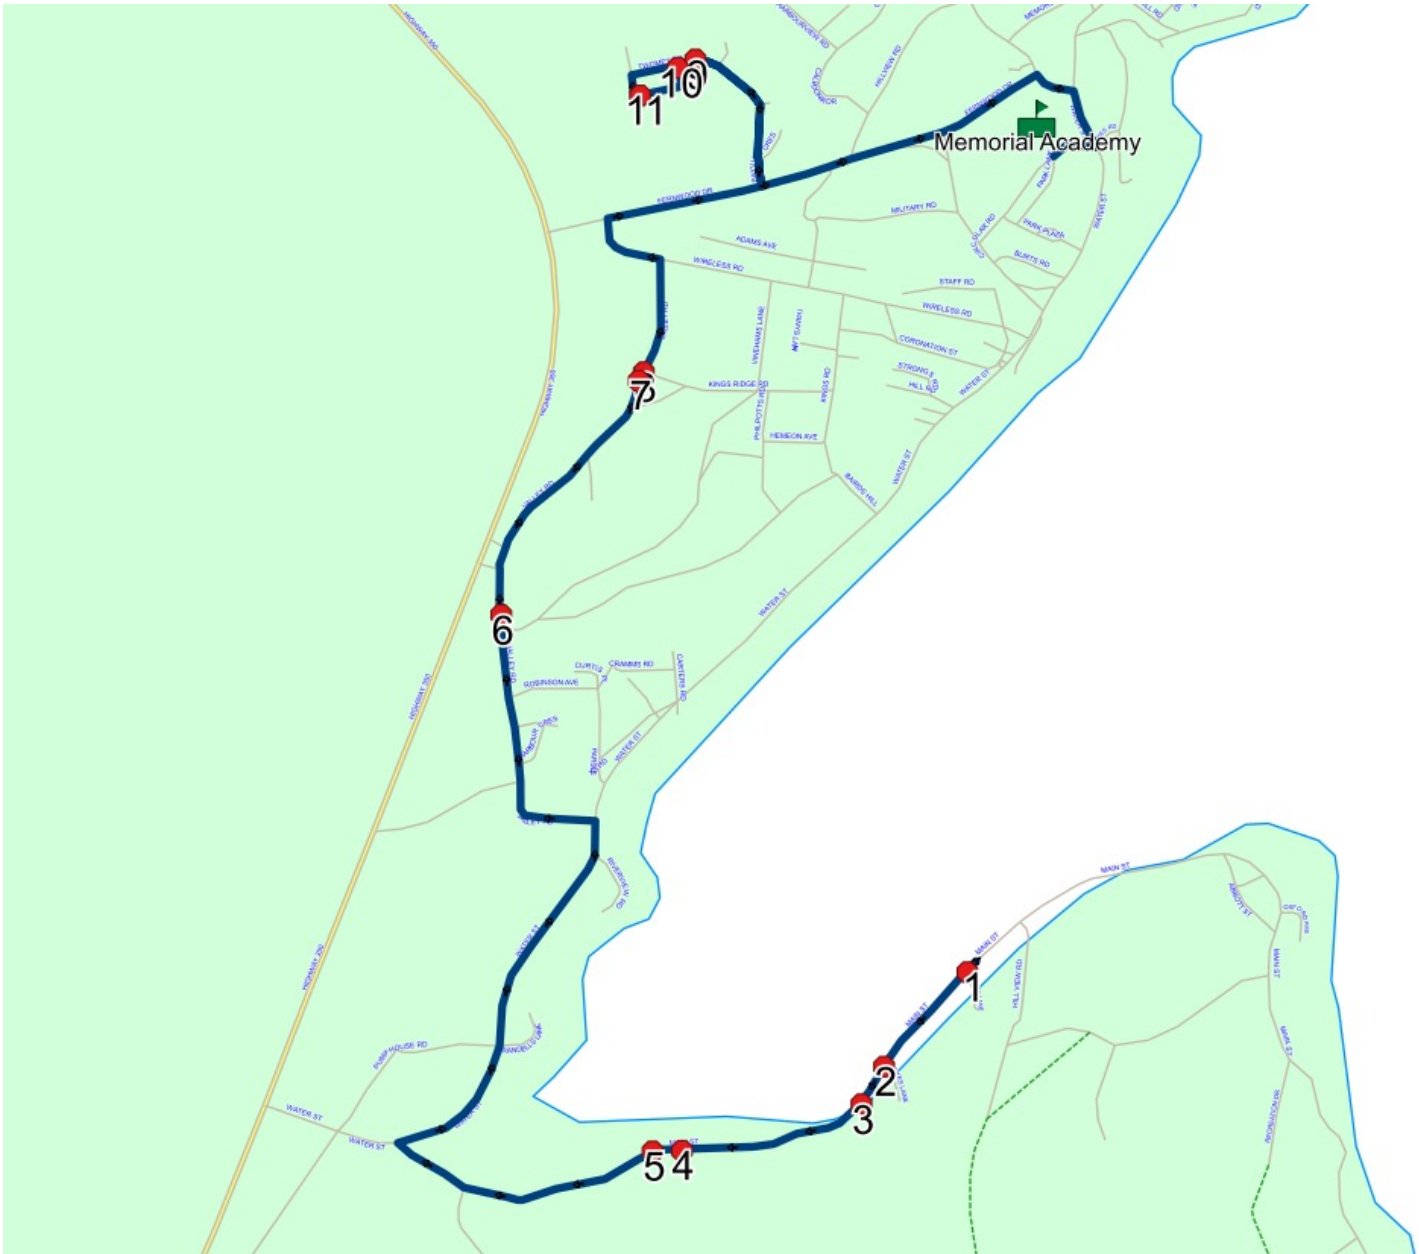

Route: LP 22 Run: MA 22A AM

Route: LP 22 **Operator:** NLESD (Lewisporte)
Vehicle: 252-13
Description:
Schools: Memorial Academy (133)

Run: MA 22A AM **Description:**
Stops: 12 **Start Time:** 7:52 AM **End Time:** 8:16 AM (24 min) **Distance:** 8.15 km
Schools: Memorial Academy

#	Arrival	Departure	Description
1		7:52 AM	SALVATION ARMY CHURCH - PETERVIEW
2		7:53 AM	BLAKES LANE & MAIN ST
3		7:53 AM	86 MAIN ST
4		7:54 AM	52 MAIN ST
5	7:54 AM	7:55 AM	45 MAIN ST
6		8:01 AM	30 VALLEY RD
7	8:02 AM	8:03 AM	83 VALLEY RD Current: 2023-06-30
8		8:03 AM	KINGS RIDGE RD & VALLEY RD Current: 2023-06-30
9		8:08 AM	COURTESY STOP FAMILY RESPONSIBILITY ZONE (11 TWOMEY DR)
10	8:08 AM	8:09 AM	1 SMITH DR
11	8:09 AM	8:10 AM	23 SMITH DR
12	8:15 AM	8:16 AM	Memorial Academy Driveway

Route: LP 22 Run: MA 22A AM

Route: LP 22 Run: MA 22A PM

Route: LP 22 Operator: NLESD (Lewisporte)
 Vehicle: 252-13
 Description:
 Schools: Memorial Academy (133)

Run: MA 22A PM Description:
 Stops: 12 Start Time: 2:15 PM End Time: 2:53 PM (38 min) Distance: 8.08 km
 Schools: Memorial Academy

#	Arrival	Departure	Description
1	2:28 PM	2:30 PM	Memorial Academy Driveway
2	2:32 PM		COURTESY STOP FAMILY RESPONSIBILITY ZONE (201 WATER ST)
3	2:40 PM		MAIN ST & HILLVIEW RD
4	2:40 PM		142 MAIN ST
5	2:41 PM		162 MAIN ST
6	2:42 PM		187 MAIN ST
7	2:43 PM		190 MAIN ST
8	2:43 PM		217 MAIN ST (ACROSS FROM 204 MAIN ST)
9	2:44 PM		228 MAIN ST
10	2:44 PM	2:45 PM	245 MAIN ST
11	2:45 PM	2:46 PM	261 MAIN ST; PETERVIEW; A0H
12	2:46 PM	2:47 PM	290 MAIN ST
13	2:47 PM	2:48 PM	312 MAIN ST - PETERVIEW
14	2:48 PM	2:49 PM	330 MAIN ST
15	2:49 PM		348 MAIN ST
16	2:49 PM		370 MAIN ST
17	2:50 PM		359 MAIN ST (Peterview)
18	2:51 PM		MAIN ST - PETERVIEW
19	2:51 PM	2:52 PM	MAIN ST- PETERVIEW