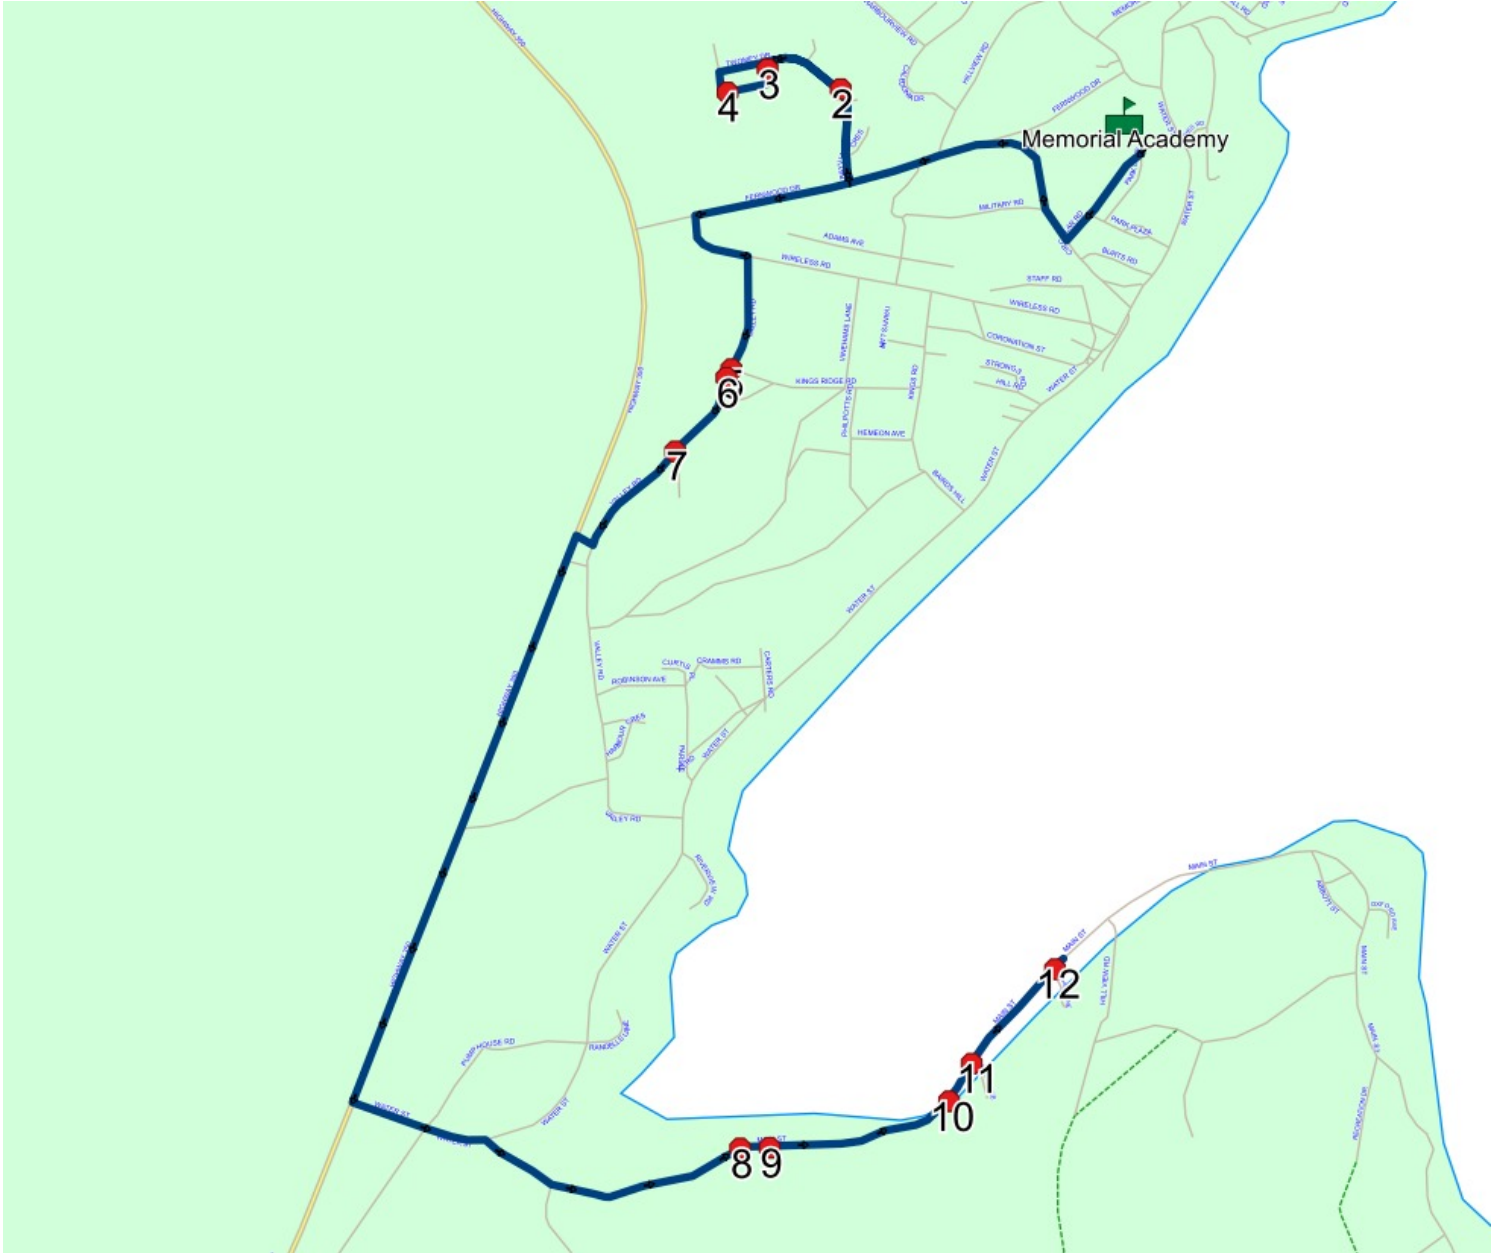

Route: LP 22 Run: MA 22A AM

Route: LP 22 Run: MA 22A PM

Route: LP 22 Operator: NLESD (Lewisporte)
 Vehicle: 252-13
 Description:
 Schools: Memorial Academy (133)

Run: MA 22A PM Description:
 Stops: 12 Start Time: 2:15 PM End Time: 2:53 PM (38 min) Distance: 8.08 km
 Schools: Memorial Academy

#	Arrival	Departure	Description
1	2:15 PM	2:30 PM	Memorial Academy Driveway
2	2:35 PM		COURTESY STOP/FAMILY RESPONSIBILITY ZONE11 TWOMEY DR
3	2:35 PM	2:36 PM	1 SMITH DR
4	2:36 PM	2:37 PM	23 SMITH DR
5	2:42 PM		KINGS RIDGE RD & VALLEY RD Current: 2023-06-30
6	2:42 PM	2:43 PM	83 VALLEY RD Current: 2023-06-30
7	2:43 PM		30 VALLEY RD
8	2:49 PM	2:50 PM	45 MAIN ST
9	2:50 PM	2:51 PM	52 MAIN ST
10	2:51 PM	2:52 PM	86 MAIN ST
11	2:52 PM		BLAKES LANE & MAIN ST
12	2:53 PM		116 MAIN ST - SALVATION ARMY CHURCH

Route: LP 22 Run: MA 22A PM

Route: LP 24 Run: MA 24A AM

Route: LP 24 **Operator:** NLESD (Lewisporte)
Vehicle: 364-18
Description:
Schools: Memorial Academy (133)

Run: MA 24A AM **Description:**
Stops: 11 **Start Time:** 7:59 AM **End Time:** 8:17 AM (18 min) **Distance:** 5.26 km
Schools: Memorial Academy

#	Arrival	Departure	Description
1		7:59 AM	11 SWANEE POOL RD
2		8:00 AM	3 SWANEE POOL RD
3	8:02 AM	8:03 AM	17 WATER ST
4	8:03 AM	8:04 AM	26 WATER ST
5		8:06 AM	33 VALLEY RD
6	8:07 AM	8:08 AM	12 ROBINSON AVE
7		8:10 AM	79 WATER ST
8	8:10 AM	8:11 AM	97 WATER ST
9		8:12 AM	149 WATER ST
10		8:13 AM	COURTESY STOP FAMILY RESPONSIBILITY ZONE (201 WATER ST)
11	8:15 AM	8:17 AM	Memorial Academy Driveway