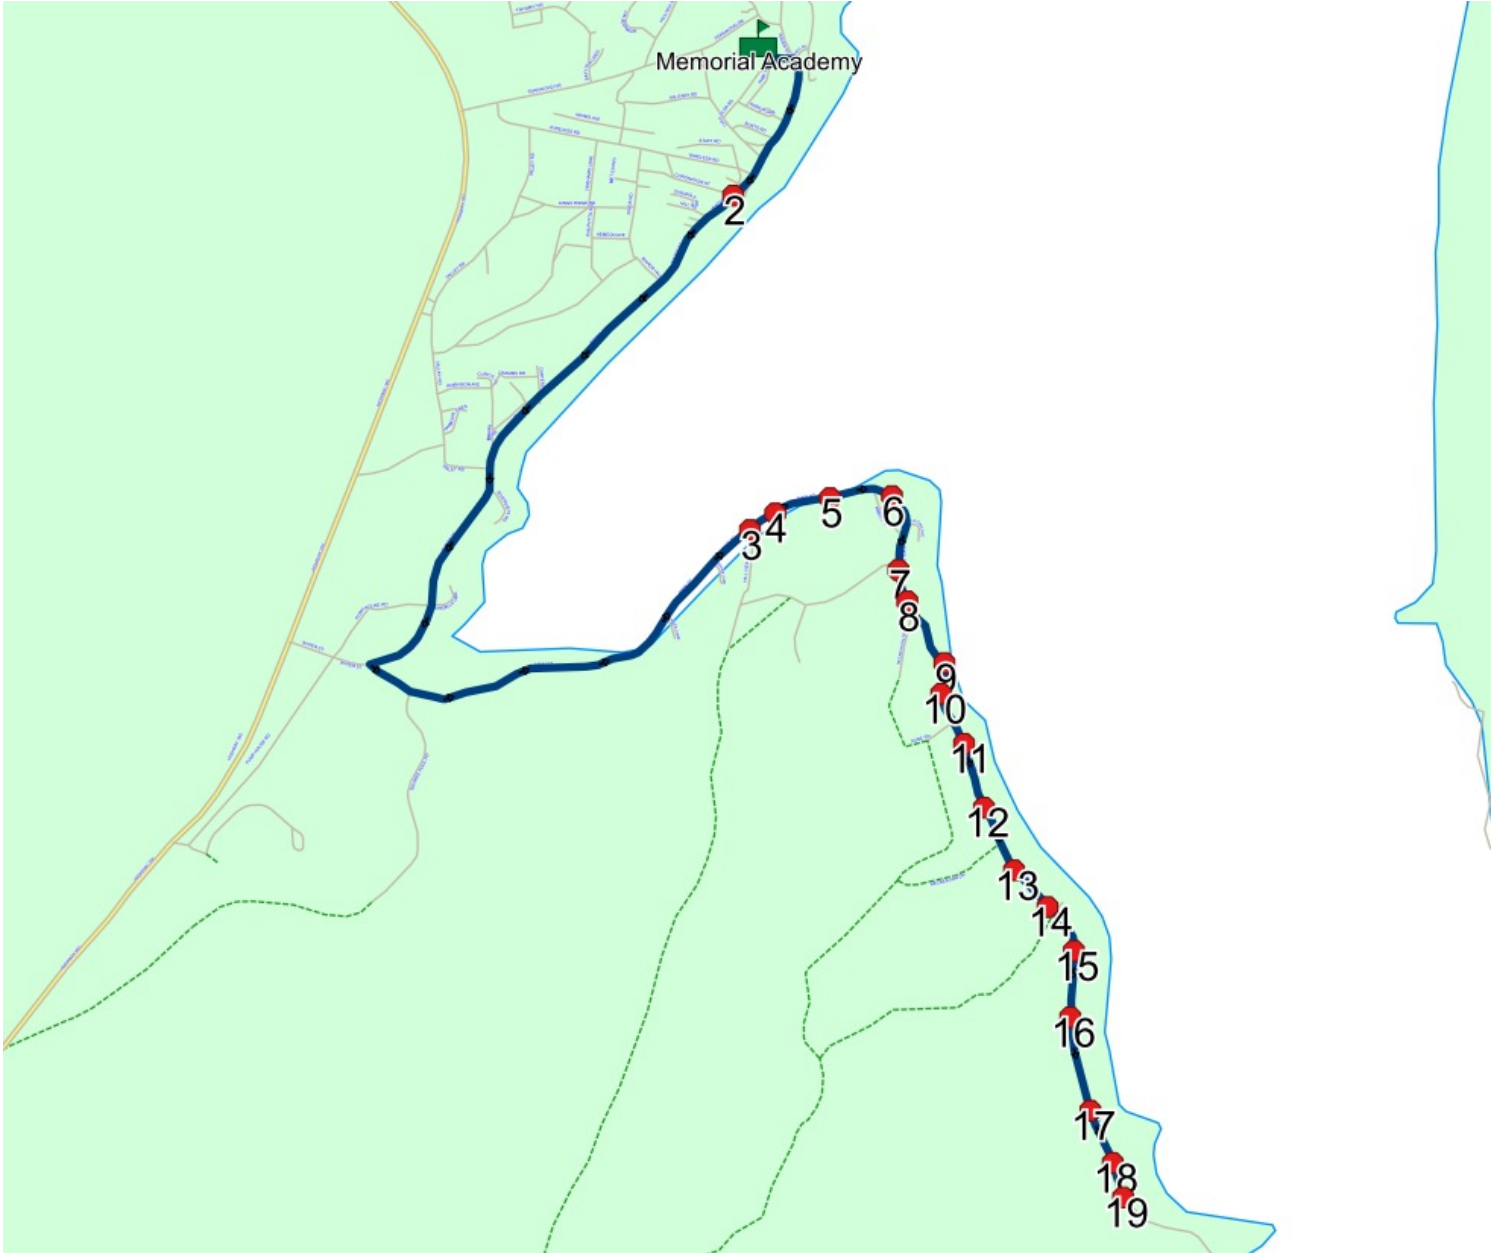

Route: LP 25 Run: MA 25A PM

Route: LP 25 **Operator:** NLESD (Lewisporte)
Vehicle: 290-14
Description:
Schools: Memorial Academy (133)

Run: MA 25A PM **Description:**
Stops: 19 **Start Time:** 2:28 PM **End Time:** 2:52 PM (24 min) **Distance:** 9.86 km
Schools: Memorial Academy

#	Arrival	Departure	Description
1	2:28 PM	2:30 PM	Memorial Academy Driveway
2	2:32 PM		COURTESY STOP FAMILY RESPONSIBILITY ZONE (201 WATER ST)
3	2:40 PM		MAIN ST & HILLVIEW RD
4	2:40 PM		142 MAIN ST
5	2:41 PM		162 MAIN ST
6	2:42 PM		187 MAIN ST
7	2:43 PM		190 MAIN ST
8	2:43 PM		217 MAIN ST (ACROSS FROM 204 MAIN ST)
9	2:44 PM		228 MAIN ST
10	2:44 PM	2:45 PM	245 MAIN ST
11	2:45 PM	2:46 PM	261 MAIN ST; PETERVIEW; A0H
12	2:46 PM	2:47 PM	290 MAIN ST
13	2:47 PM	2:48 PM	312 MAIN ST - PETERVIEW
14	2:48 PM	2:49 PM	330 MAIN ST
15	2:49 PM		348 MAIN ST
16	2:49 PM		370 MAIN ST
17	2:50 PM		359 MAIN ST (Peterview)
18	2:51 PM		MAIN ST - PETERVIEW
19	2:51 PM	2:52 PM	MAIN ST- PETERVIEW

Route: LP 25 Run: MA 25A PM