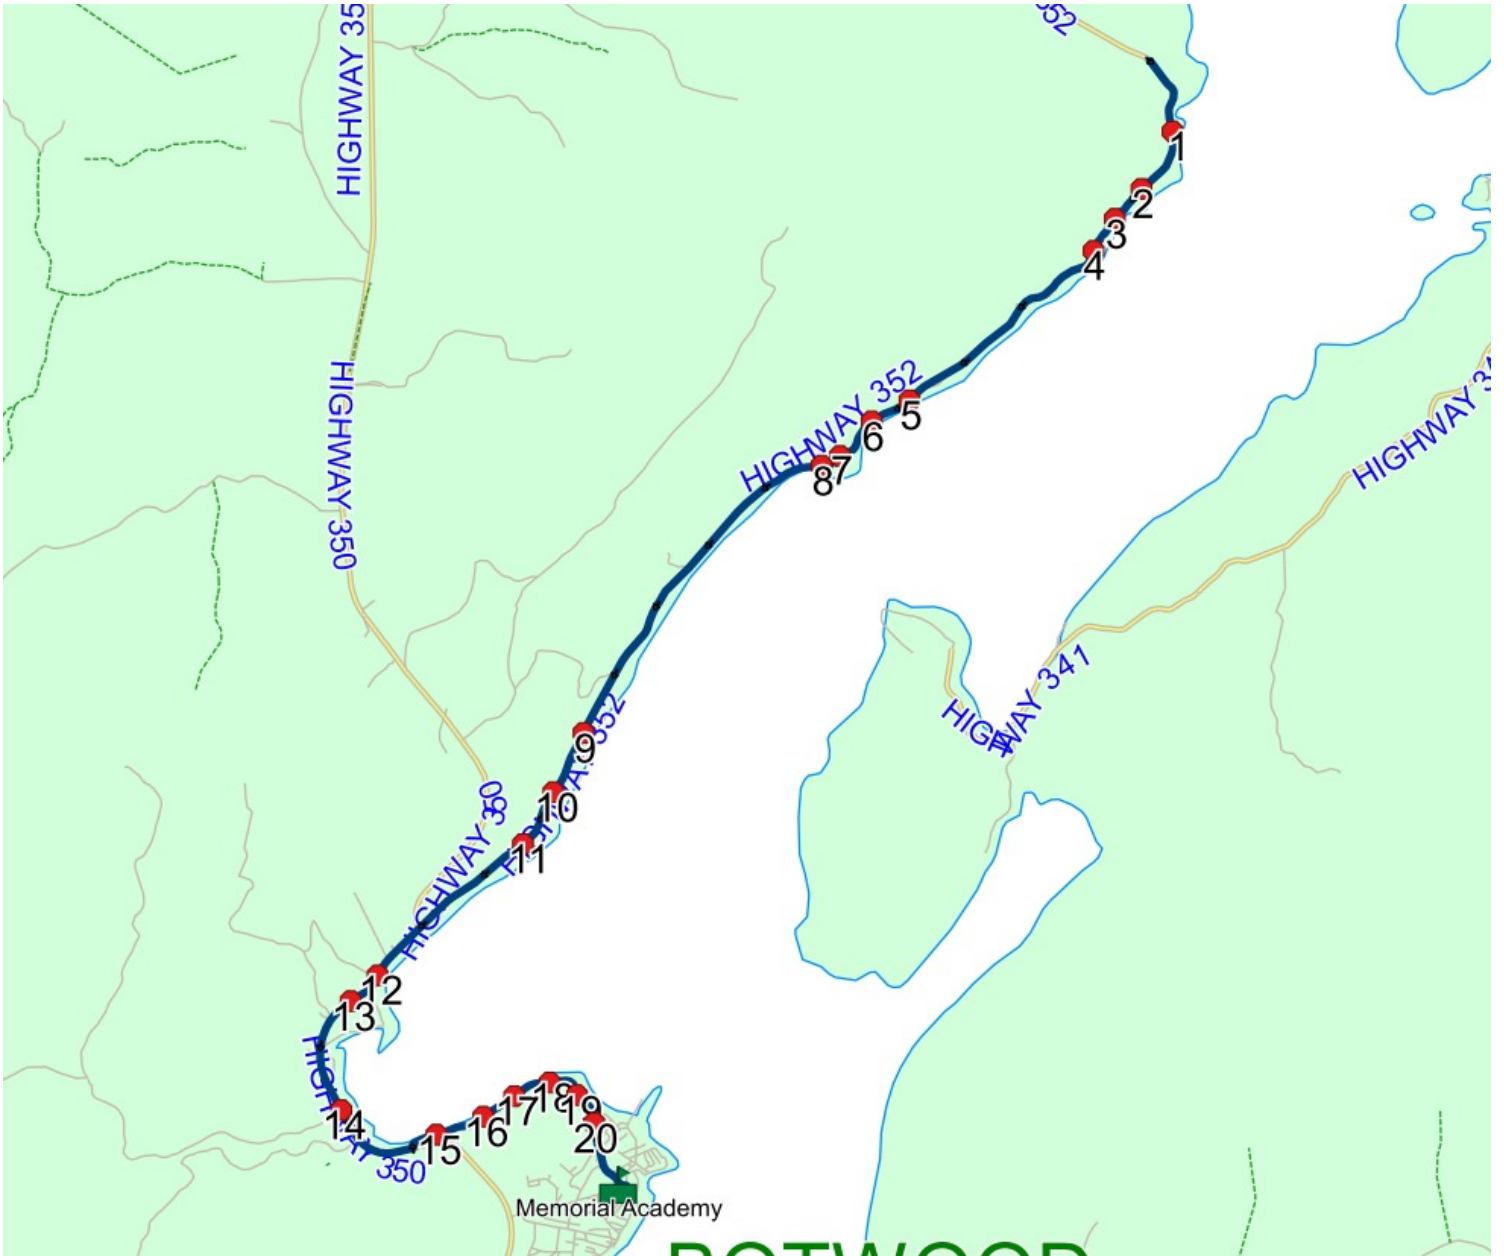

Route: LP 25 Run: MA 25A PM

Route: LP 27 Run: MA 27 AM

Route: LP 27 **Operator:** NLESD (Lewisporte)
Vehicle: 325-15
Description:
Schools: Memorial Academy (133)

Run: MA 27 AM **Description:**
Stops: 21 **Start Time:** 7:40 AM **End Time:** 8:17 AM (36 min) **Distance:** 23.23 km
Schools: Memorial Academy

#	Arrival	Departure	Description
1		7:41 AM	150 Pt of Bay
2	7:42 AM	7:43 AM	134 Pt. of Bay
3		7:43 AM	124 Pt of Bay
4	7:43 AM	7:44 AM	111 Pt of Bay
5		7:47 AM	121 HIGHWAY 352; PHILLIPS HEAD; A0G
6	7:47 AM	7:48 AM	97 HIGHWAY 352; PHILLIPS HEAD; A0G
7	7:48 AM	7:49 AM	69 HIGHWAY 352; PHILLIPS HEAD; A0G
8		7:50 AM	55 HIGHWAY 352; DIVISION NO 8, SUBD E; A0G
9		7:55 AM	MAIN ST
10		7:56 AM	302 NORTHERN ARM
11		7:56 AM	269 Northern Arm
12	7:59 AM	8:00 AM	128 NORTHERN ARM (Roxannes Varity)
13		8:00 AM	HIGHWAY 350 & SUNSET DR
14		8:02 AM	33 Northern Arm
15		8:05 AM	24 SACREYS RD
16		8:07 AM	202 COMMONWEALTH DR
17		8:08 AM	180 COMMONWEALTH DR
18	8:09 AM	8:10 AM	HOLLETT PL
19		8:11 AM	90 COMMONWEALTH DR
20		8:12 AM	COURTESY STOP FAMILY RESPONSIBILITY ZONE (CONFEDERATION PL & COMMONWEALTH DR)
21	8:15 AM	8:17 AM	Memorial Academy Driveway

Route: LP 27 Run: MA 27 AM

Route: LP 27 Run: MA 27 PM

Route: LP 27 **Operator:** NLESD (Lewisporte)
Vehicle: 325-15
Description:
Schools: Memorial Academy (133)

Run: MA 27 PM **Description:**
Stops: 21 **Start Time:** 2:15 PM **End Time:** 3:07 PM (52 min) **Distance:** 23.23 km
Schools: Memorial Academy