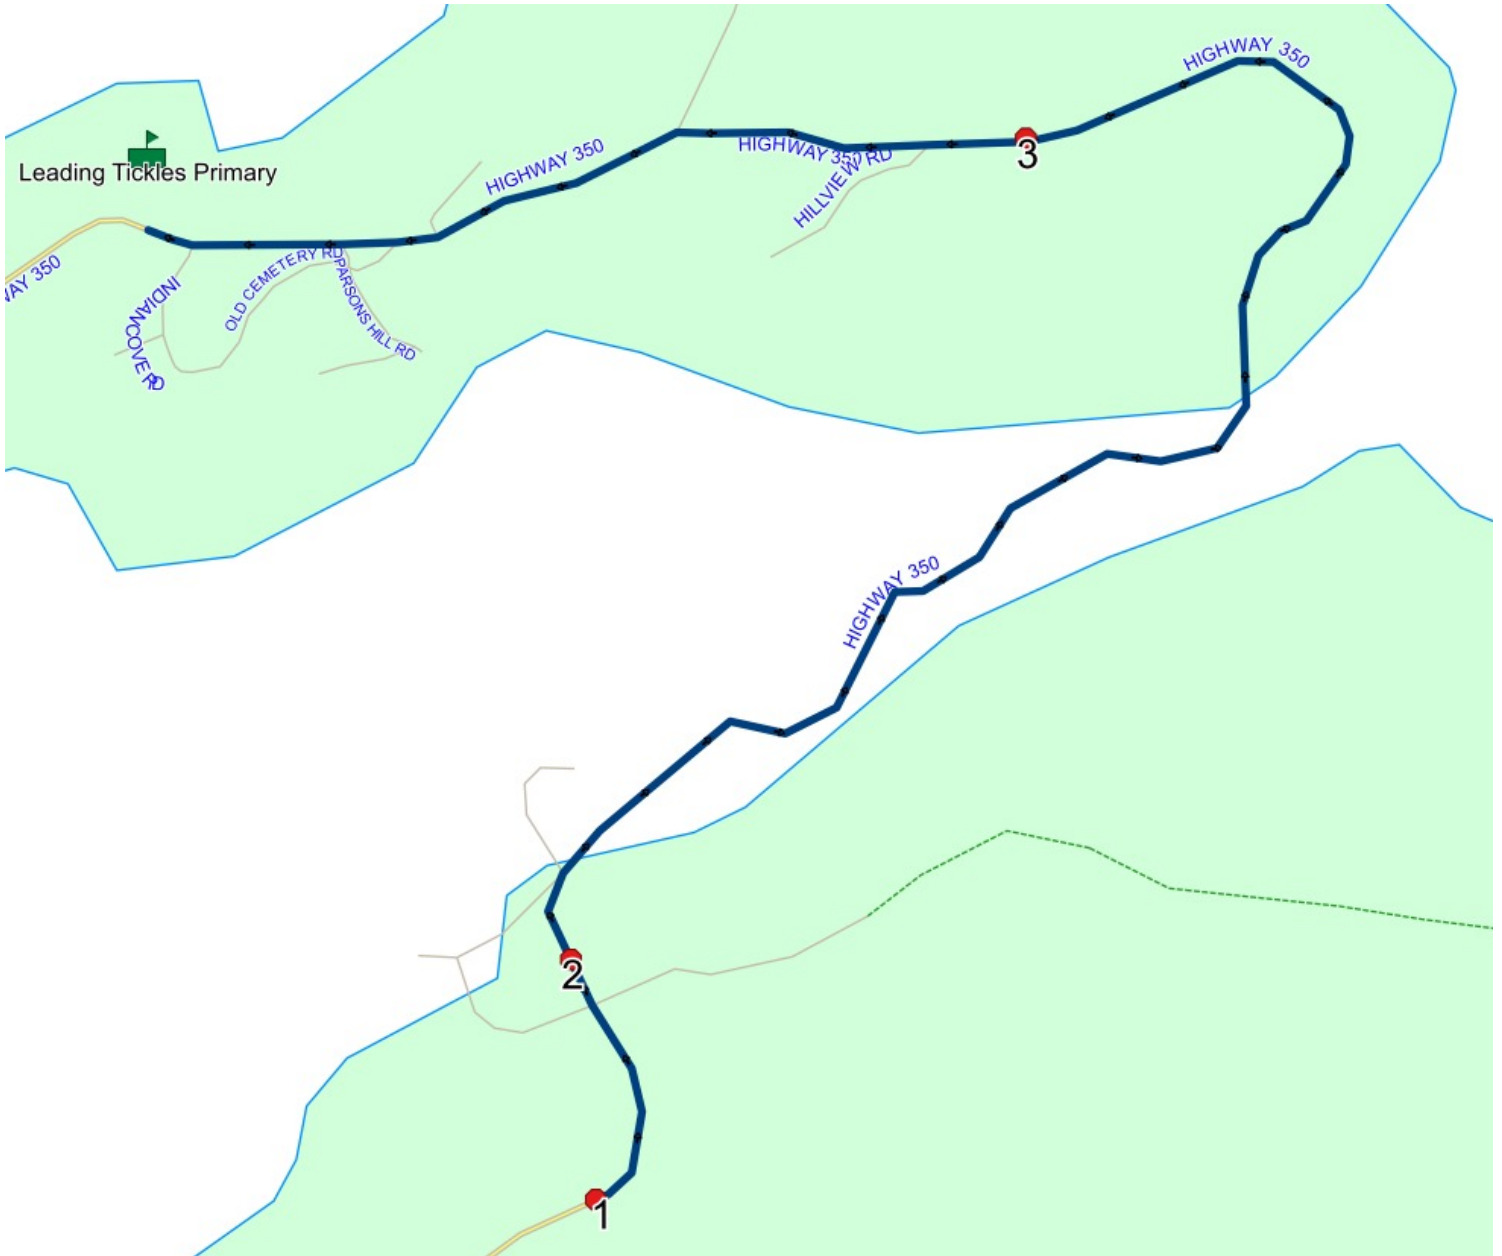


Route: LP 32 Run: LTP 32 AM

Route: LP 32 Operator: NLESD (Lewisporte)

Vehicle: 170-09

Description:

Schools: Leading Ticks Primary (155)

Run: LTP 32 AM

Stops: 4

Start Time: 8:41 AM

Description:

End Time: 8:46 AM (4 min)

Distance: 3.04 km

Schools: Leading Ticks Primary

#	Arrival	Departure	Description
1		8:41 AM	LEADING TICKLES SOUTH TURNAROUND
2		8:42 AM	PENTECOSTAL CHURCH
3		8:44 AM	OLD STORE MAIN ST (COURTESY STOP)
4	8:45 AM	8:46 AM	Leading Ticks Primary

Route: LP 32 Run: LTP 32 AM

Route: LP 32 Run: LTP 32 PM

Route: LP 32 **Operator:** NLESD (Lewisporte)
Vehicle: 170-09
Description:
Schools: Leading Tickles Primary (155)

Run: LTP 32 PM **Description:**
Stops: 4 **Start Time:** 2:35 PM **End Time:** 2:54 PM (19 min) **Distance:** 3.04 km
Schools: Leading Tickles Primary

#	Arrival	Departure	Description
1	2:35 PM	2:50 PM	Leading Tickles Primary
2	2:51 PM		OLD STORE MAIN ST (COURTESY STOP)
3	2:53 PM		PENTECOSTAL CHURCH
4	2:53 PM	2:54 PM	LEADING TICKLES SOUTH TURNAROUND

Route: LP 32 Run: LTP 32 PM