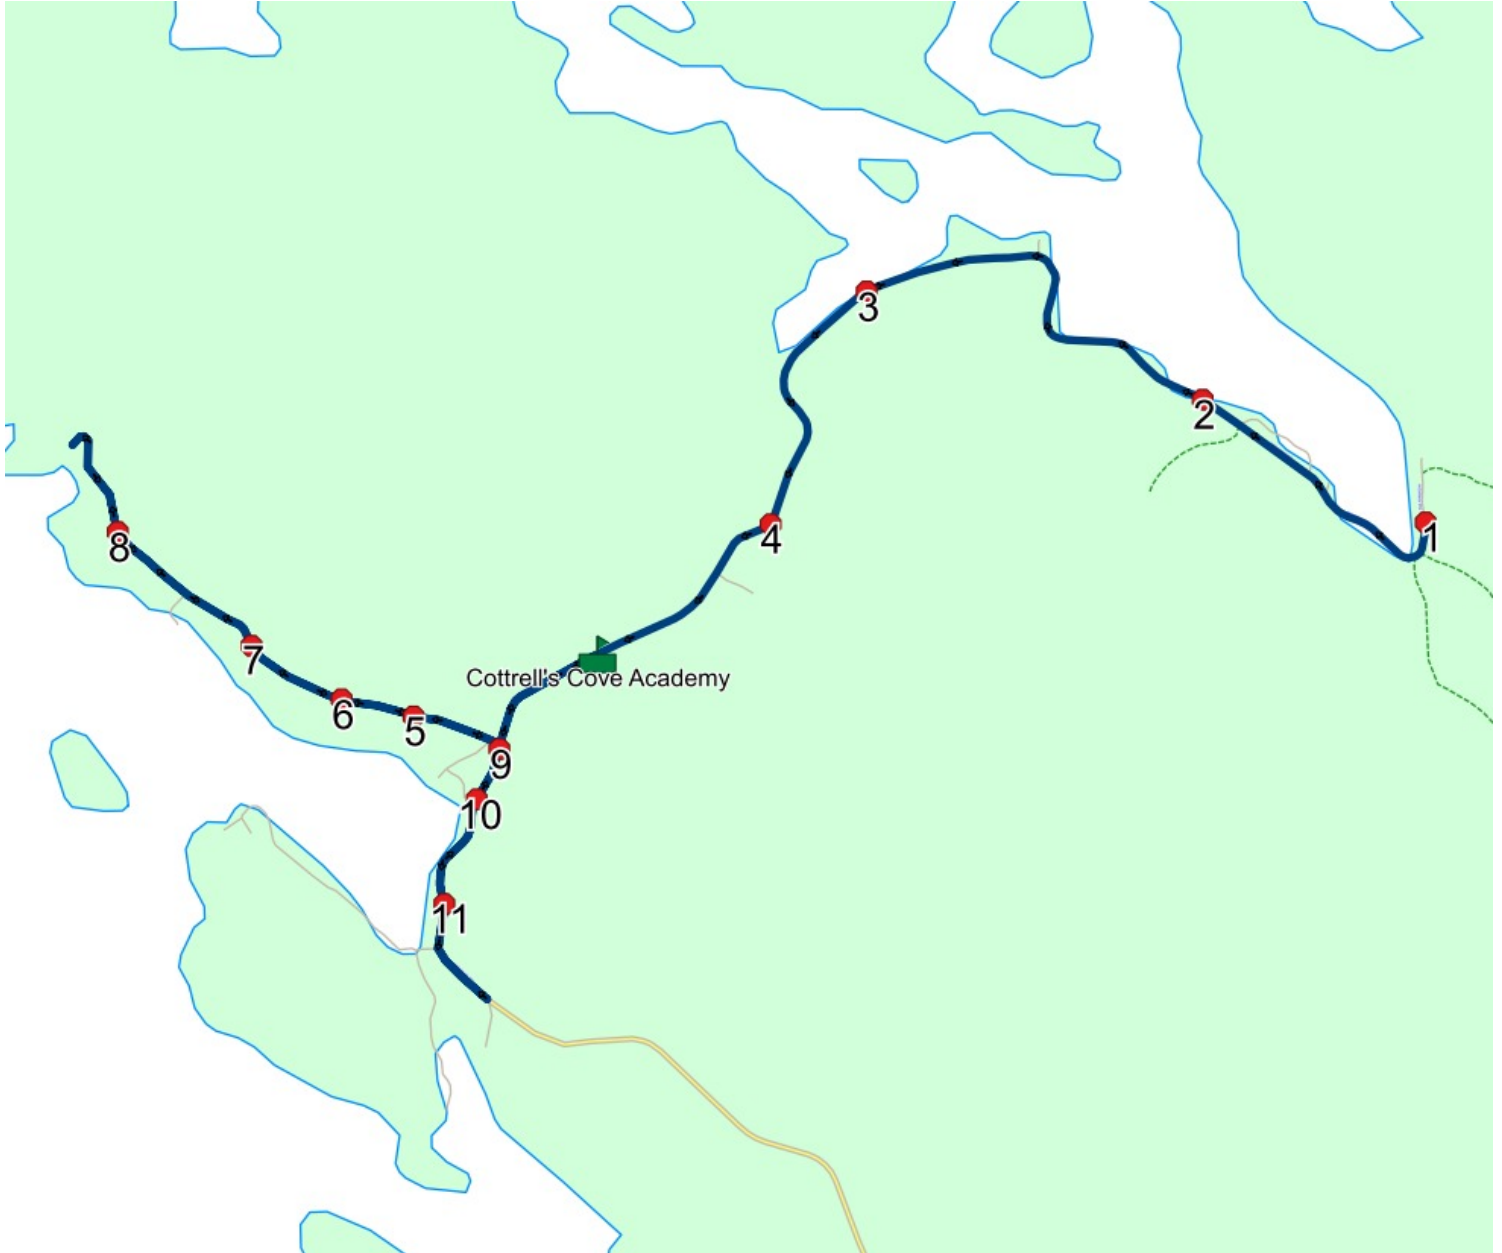

Route: LP 29 Run: CCA 29 AM

## Route: LP 29 Run: CCA 29 PM

**Route:** LP 29 **Operator:** NLESD (Lewisporte)  
**Vehicle:** 381-18  
**Description:**  
**Schools:** Cottrell's Cove Academy (405)

**Run:** CCA 29 PM **Description:**  
**Stops:** 12 **Start Time:** 2:55 PM **End Time:** 3:37 PM (42 min) **Distance:** 16.65 km  
**Schools:** Cottrell's Cove Academy

#	Arrival	Departure	Description
1	2:55 PM	3:10 PM	Cottrell's Cove Academy
2	3:12 PM		15 MOORES COVE RD <span style="float: right;">Current: 2023-06-30</span>
3	3:13 PM		Pentecostal Church M. Cove
4	3:14 PM		Secound Stop Moores Cove
5	3:16 PM	3:17 PM	First Stop Moores Cove
6	3:24 PM		SEVENTH DAY ADVENTIST CHURCH (COTRELLS COVE)
7	3:24 PM		Fift Stop Main St.Cottrel's cove
8	3:25 PM		PENTECOSTAL CHURCH (Salvation Army)
9	3:30 PM		Fourth Stop Main St.
10	3:32 PM		Third Stop Main St.
11	3:34 PM	3:35 PM	Secound Stop Main St.
12	3:37 PM		Turn Around Fortune Harbour

Route: LP 29 Run: CCA 29 PM