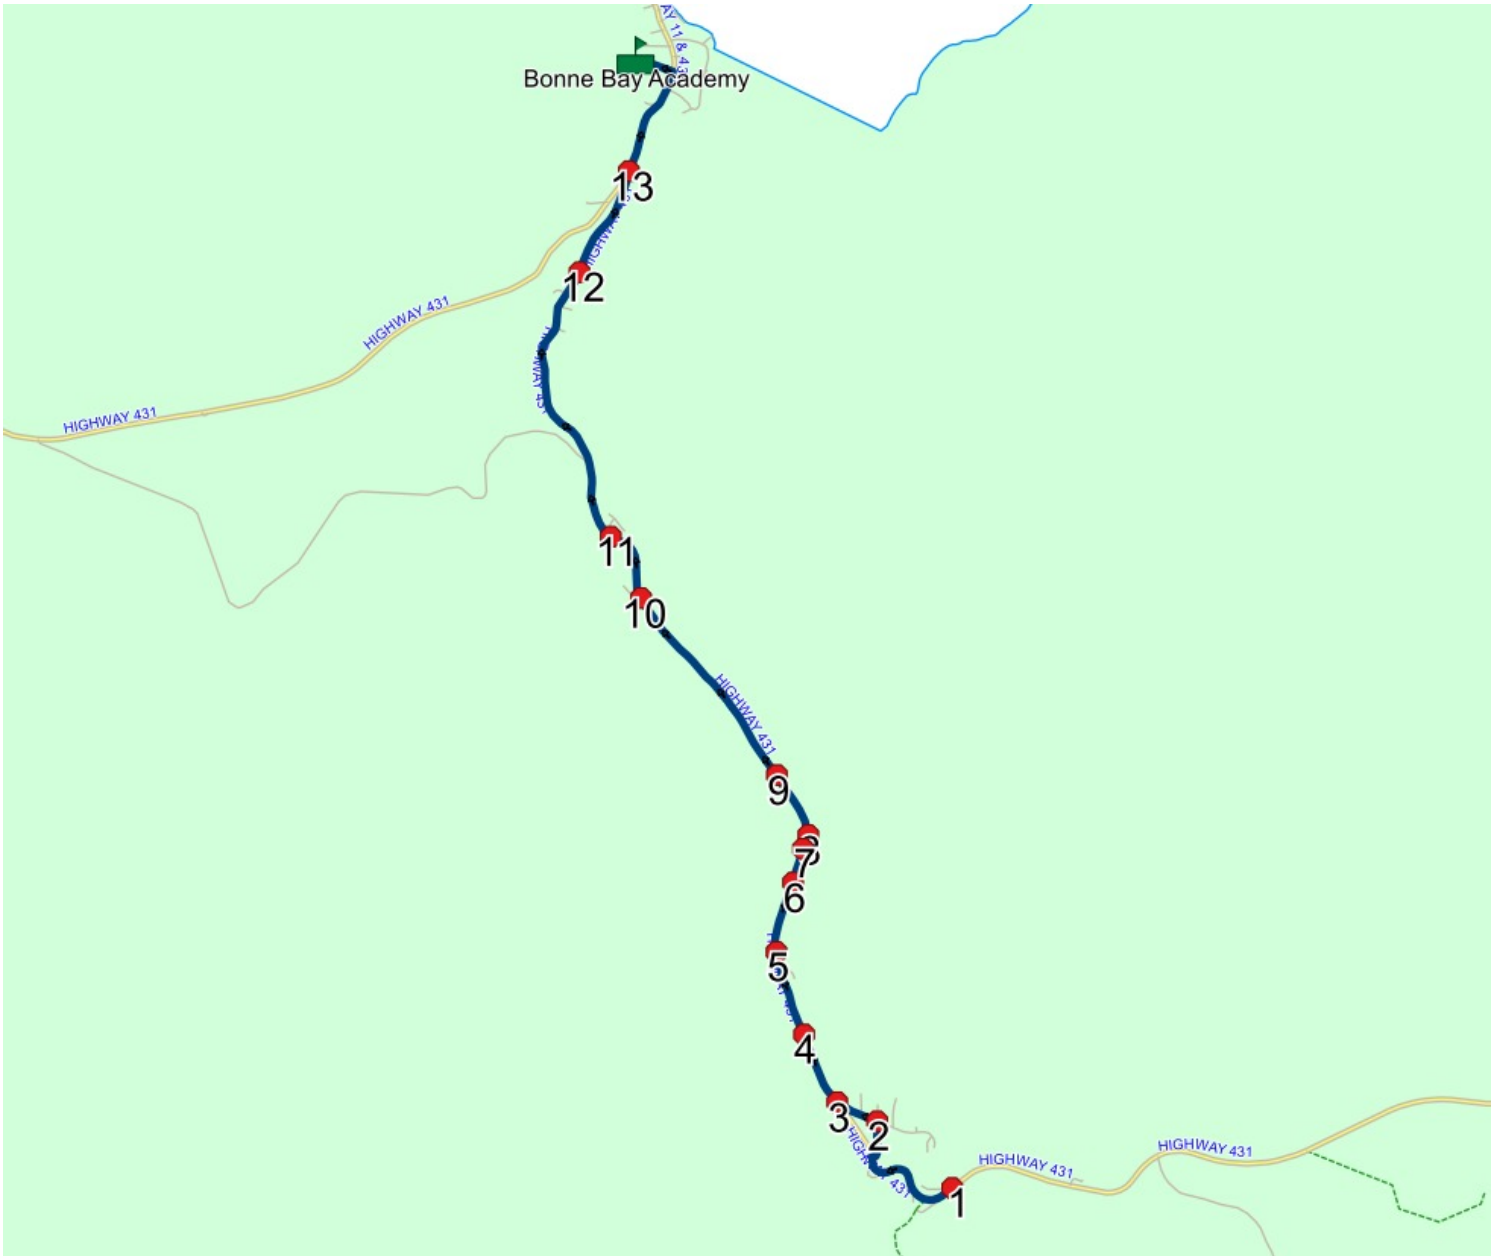

Route: 19-049-1 Run: 19-049-1 AM

Route: 19-049-1 **Operator:** Martin's Transportation
Vehicle: 19-049-1
Description:
Schools: Bonne Bay Academy (393)

Run: 19-049-1 AM **Description:**
Stops: 14 **Start Time:** 8:09 AM **End Time:** 8:26 AM (17 min) **Distance:** 9.79 km
Schools: Bonne Bay Academy
Current: 2024-06-30

#	Arrival	Departure	Description
1		8:09 AM	HIGHWAY 431 & HIGHWAY 431
2		8:11 AM	GLENBURNIE RD & MCKENZIES LANE
3	8:12 AM	8:13 AM	HIGHWAY 431 & GLENBURNIE RD
4		8:13 AM	Glenburnie-Birchy Head-Shoal Brook
5		8:14 AM	9 HIGHWAY 431
6		8:15 AM	31 HIGHWAY 431
7		8:15 AM	Birchy Head
8		8:16 AM	55 HIGHWAY 431
9	8:16 AM	8:17 AM	91 HIGHWAY 431
10	8:18 AM	8:19 AM	209 HIGHWAY 431
11	8:19 AM	8:20 AM	HIGHWAY 431 & HIGHWAY 431
12		8:22 AM	96 HIGHWAY 431
13		8:23 AM	COURTESY STOP/FAMILY RESPONSIBILITY ZONE 145-155 MAIN RD
14	8:25 AM	8:26 AM	Bonne Bay Academy Driveway

Route: 19-049-1 Run: 19-049-1 AM

Route: 19-049-1 Run: 19-049-1 PM

Route: 19-049-1 **Operator:** Martin's Transportation
Vehicle: 19-049-1
Description:
Schools: Bonne Bay Academy (393)

Run: 19-049-1 PM **Description:**
Stops: 14 **Start Time:** 2:55 PM **End Time:** 3:28 PM (33 min) **Distance:** 9.79 km
Schools: Bonne Bay Academy
Current: 2024-06-30

Route: 19-049-1 Run: 19-049-1 PM