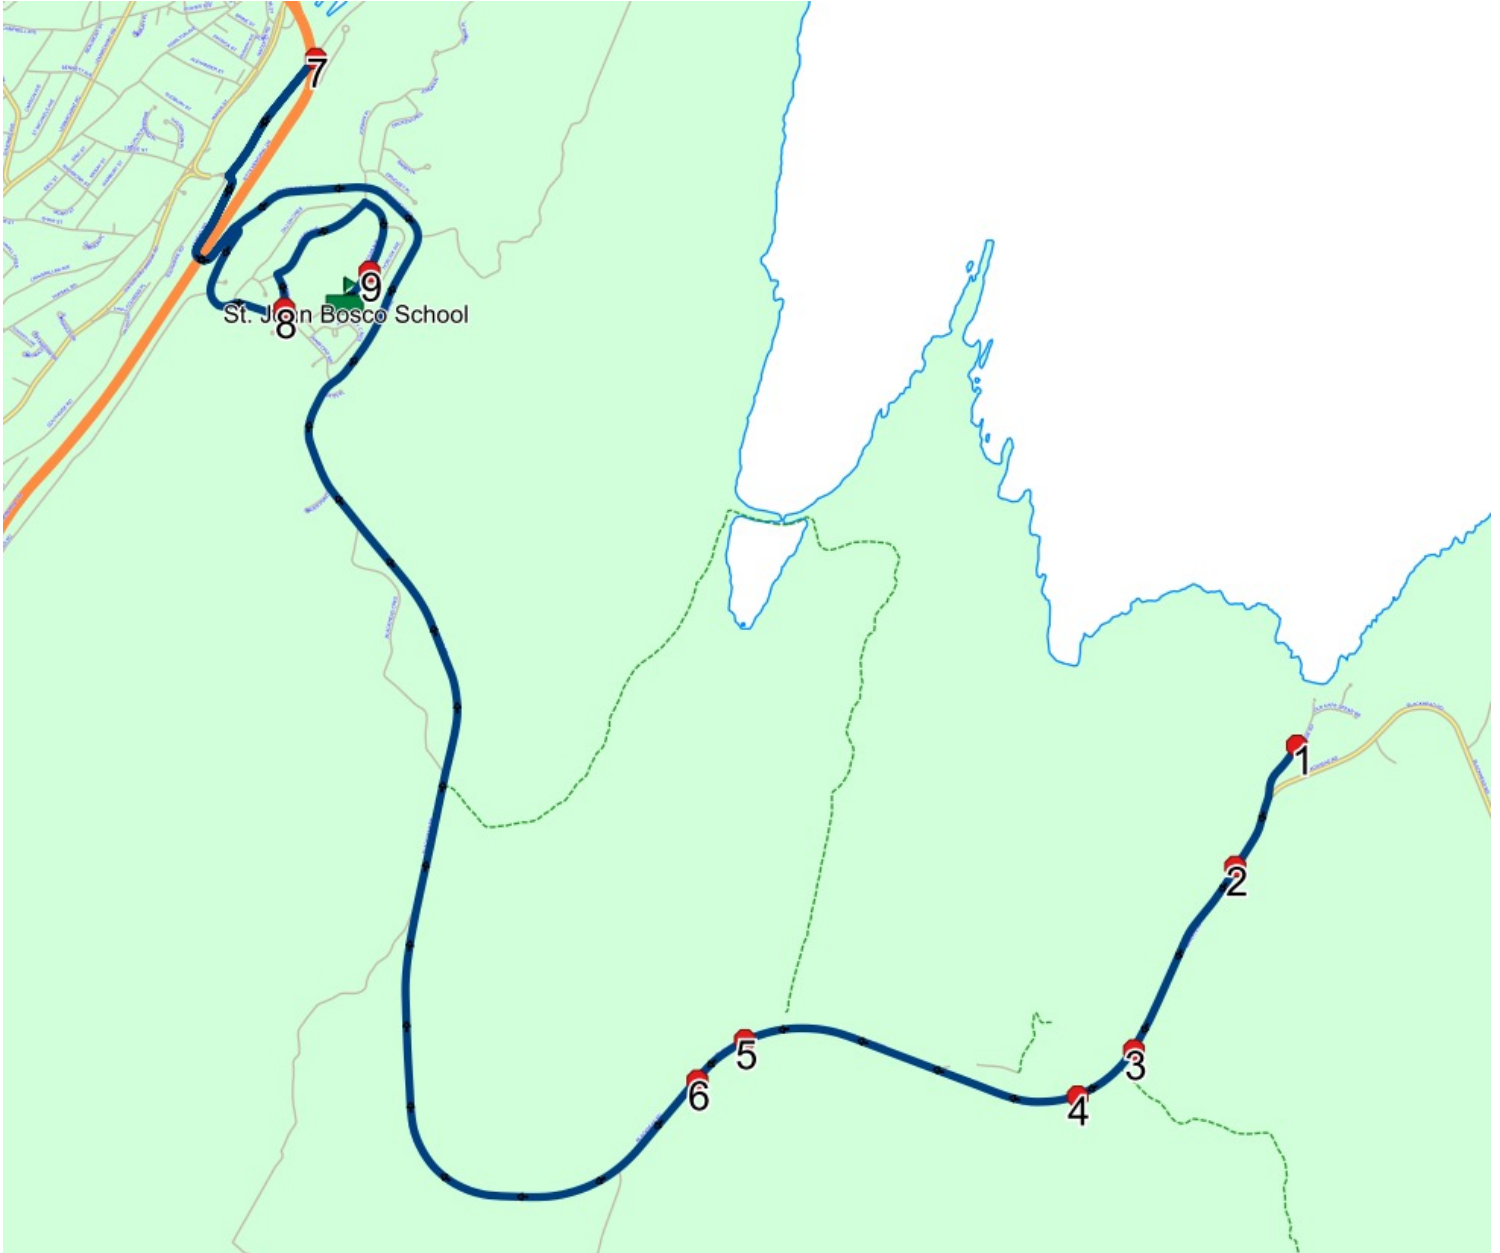

Route: 17-129-7 Run: 17-129-7 (AM)

## Route: 17-129-7 Run: 17-129-7 (PM)

Route: 17-129-7

Operator: Executive Taxi Ltd.

Vehicle: 17-129-7

Description:

Schools: St. John Bosco School (350)

Run: 17-129-7 (PM)

Stops: 10

Start Time: 2:35 PM

Description:

End Time: 3:19 PM (44 min)

Schools: St. John Bosco School

#	Arrival	Departure	Description
1	2:35 PM	2:50 PM	St. John Bosco School Driveway
2	2:51 PM		93 LINEGAR AVE; ST JOHNS; A1E
3	2:53 PM	2:54 PM	13 LEARNING RD <span style="float: right;">Current: 2023-06-30</span>
4	2:57 PM		257 SOUTHSIDE RD; ST JOHNS; A1E
5	3:10 PM		1114 BLACKHEAD RD
6	3:10 PM	3:11 PM	1163 BLACKHEAD RD
7	3:14 PM		1314 BLACKHEAD RD
8	3:15 PM		1340 BLACKHEAD RD
9	3:17 PM	3:18 PM	1411 BLACKHEAD RD
10	3:19 PM		55 BLACKHEAD VILLAGE RD

Route: 17-129-7 Run: 17-129-7 (PM)