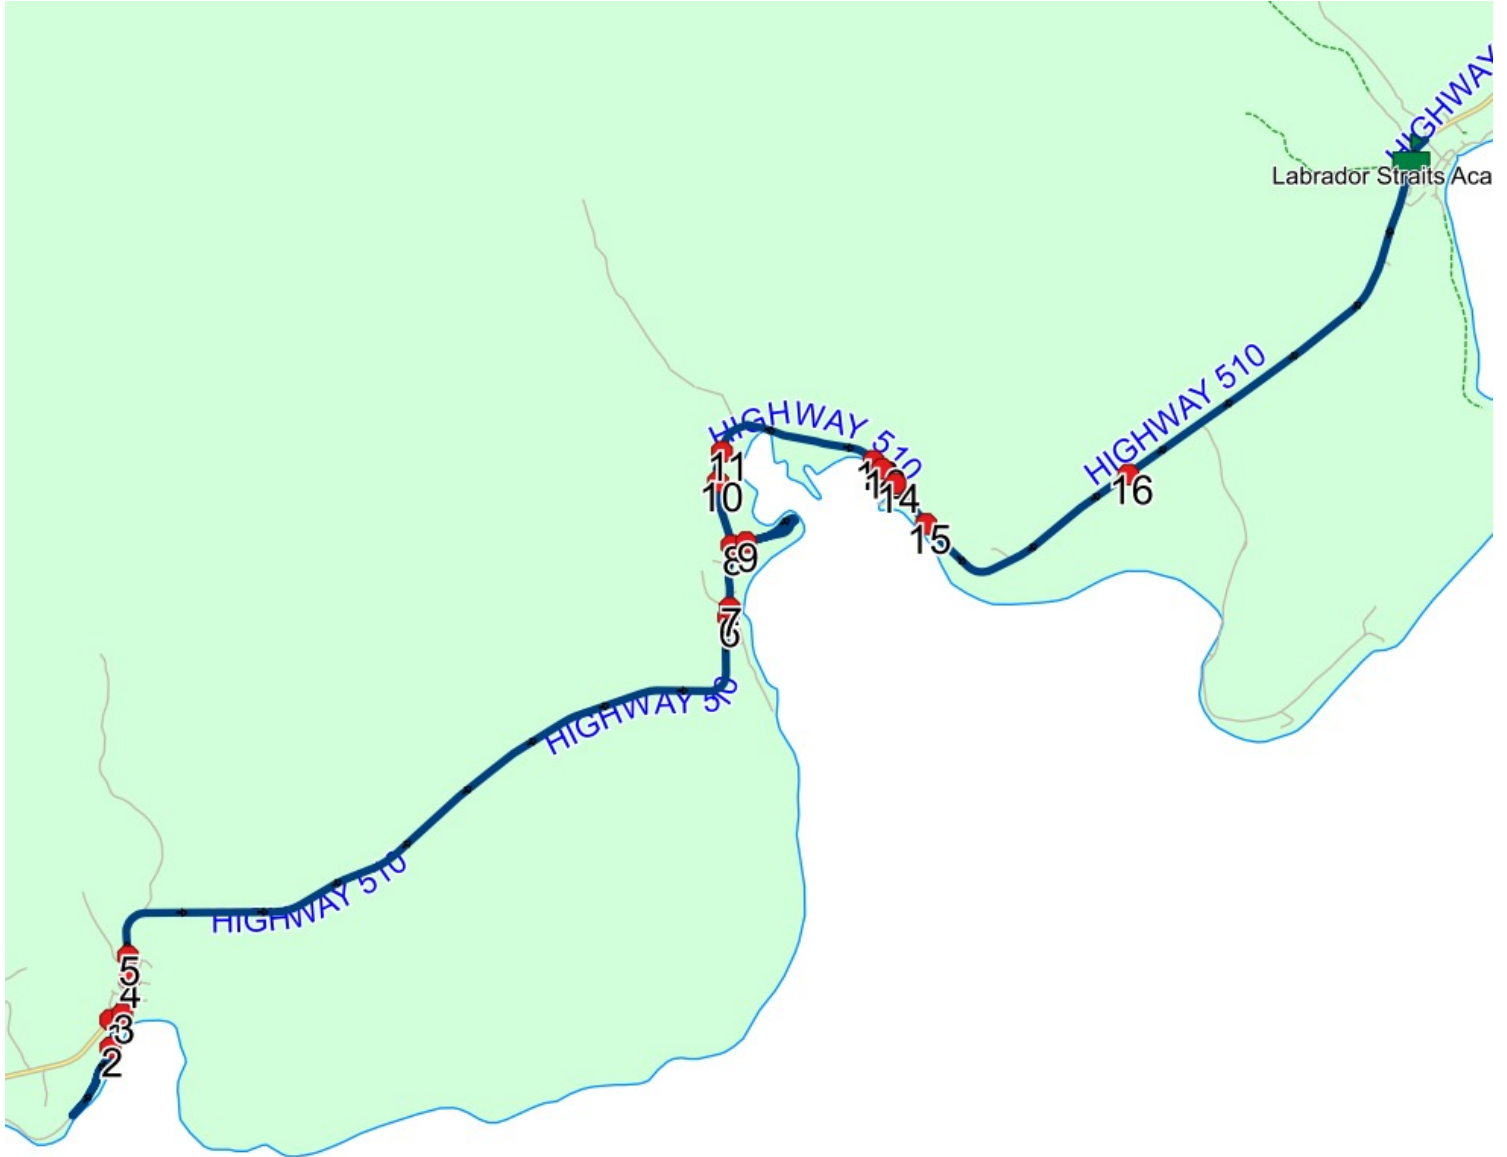

Start Time: 7:42 AM

Description:

End Time: 8:27 AM (45 min)

Labrador Straits Academy (487)

#	Arrival	Departure	Description
1		7:42 AM	HIGHWAY 510
2	7:48 AM	7:49 AM	20 OCEANVIEW DR
3	7:49 AM	7:50 AM	OCEANVIEW DR & LODGE RD
4	7:51 AM	7:52 AM	HIGHWAY 510 & PLEASANT ST
5		7:52 AM	HIGHWAY 510 & HILLSIDE DR
6	8:02 AM	8:03 AM	HIGHWAY 510 & HARBOUR DR
7		8:03 AM	HIGHWAY 510 & SESAME ST
8	8:04 AM	8:05 AM	HIGHWAY 510 & BUCKLES POINT RD
9	8:05 AM	8:06 AM	BUCKLES POINT RD & PHILLIPS DR
10		8:10 AM	76 HIGHWAY 510
11	8:10 AM	8:11 AM	84 HIGHWAY 510
12		8:13 AM	HIGHWAY 510 & BOATS COVE BROOK ST
13		8:14 AM	HIGHWAY 510 & WATER ST
14	8:14 AM	8:15 AM	ENGLISH POINT RD & SPRUCE AVE
15	8:15 AM	8:16 AM	63 ENGLISH POINT RD
16		8:19 AM	102 ENGLISH POINT RD; FORTEAU; A0K
17	8:25 AM	8:27 AM	Labrador Straits Academy Driveway

Route: 15-067-1

Route: 15-067-1

Run: 15-067-1 PM

Description:

Stops: 17 Schools:

Start Time: 2:55 PM

End Time: 3:56 PM (61 min)

Labrador Straits Academy (487)

#	Arrival	Departure	Description
1	2:55 PM	3:10 PM	Labrador Straits Academy Driveway
2	3:16 PM		102 ENGLISH POINT RD; FORTEAU; A0K New: 2021-12-15
3	3:19 PM	3:20 PM	63 ENGLISH POINT RD
4	3:21 PM		ENGLISH POINT RD & SPRUCE AVE
5	3:21 PM	3:22 PM	HIGHWAY 510 & WATER ST
6	3:22 PM	3:23 PM	HIGHWAY 510 & BOATS COVE BROOK ST
7	3:25 PM		84 HIGHWAY 510
8	3:26 PM		76 HIGHWAY 510
9	3:27 PM		HIGHWAY 510 & BUCKLES POINT RD
10	3:28 PM	3:29 PM	BUCKLES POINT RD & PHILLIPS DR
11	3:34 PM		HIGHWAY 510 & SESAME ST
12	3:34 PM	3:35 PM	HIGHWAY 510 & HARBOUR DR
13	3:45 PM		HIGHWAY 510 & HILLSIDE DR
14	3:46 PM		HIGHWAY 510 & PLEASANT ST
15	3:47 PM	3:48 PM	OCEANVIEW DR & LODGE RD
16	3:49 PM	3:50 PM	20 OCEANVIEW DR
17	3:56 PM		HIGHWAY 510

#	Arrival	Departure	Description
1	7:28 AM	7:29 AM	
2		7:33 AM	21 MAIN HIGHWAY
3		7:34 AM	80 MAIN HIGHWAY
4		7:36 AM	121 MAIN HIGHWAY
5	8:30 AM	8:31 AM	Labrador Straits Academy Driveway

Route: 19-157-1 Run: 19-157-1 AM