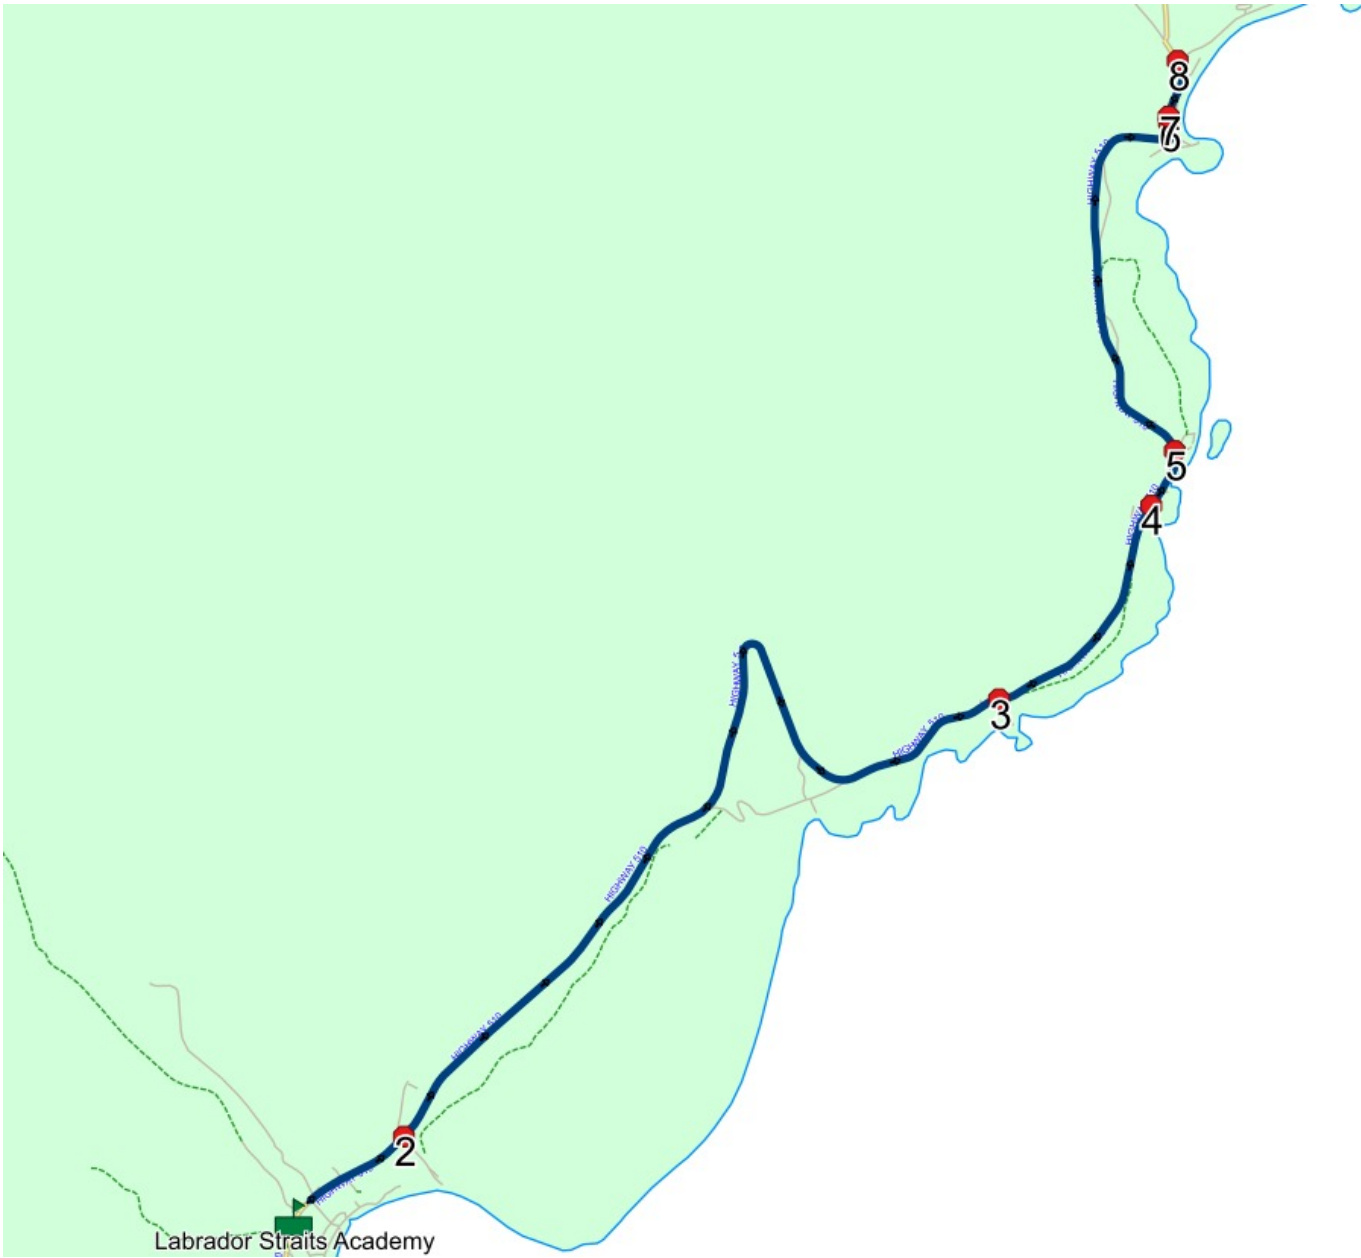

Route: 15-067-2 Run: 15-067-2 PM

Route: 15-067-2 **Operator:** TMN Busing Ltd
Vehicle: 15-067-2
Description:
Schools: Labrador Straits Academy (487)

Run: 15-067-2 PM **Description:**
Stops: 8 **Start Time:** 2:55 PM **End Time:** 3:33 PM (38 min)
Schools: Labrador Straits Academy

#	Arrival	Departure	Description
1	2:55 PM	3:10 PM	Labrador Straits Academy Driveway
2	3:11 PM	3:12 PM	HIGHWAY 510 & HILLSIDE DR
3	3:22 PM	3:23 PM	CAPSTAN ISLAND
4	3:25 PM		209 HIGHWAY 510
5	3:26 PM	3:27 PM	HIGHWAY 510 & MCDONALD DR
6	3:31 PM		PINWARE
7	3:31 PM	3:32 PM	1 HIGHWAY 510
8	3:33 PM		HIGHWAY 510

Route: 15-067-2 Run: 15-067-2 PM