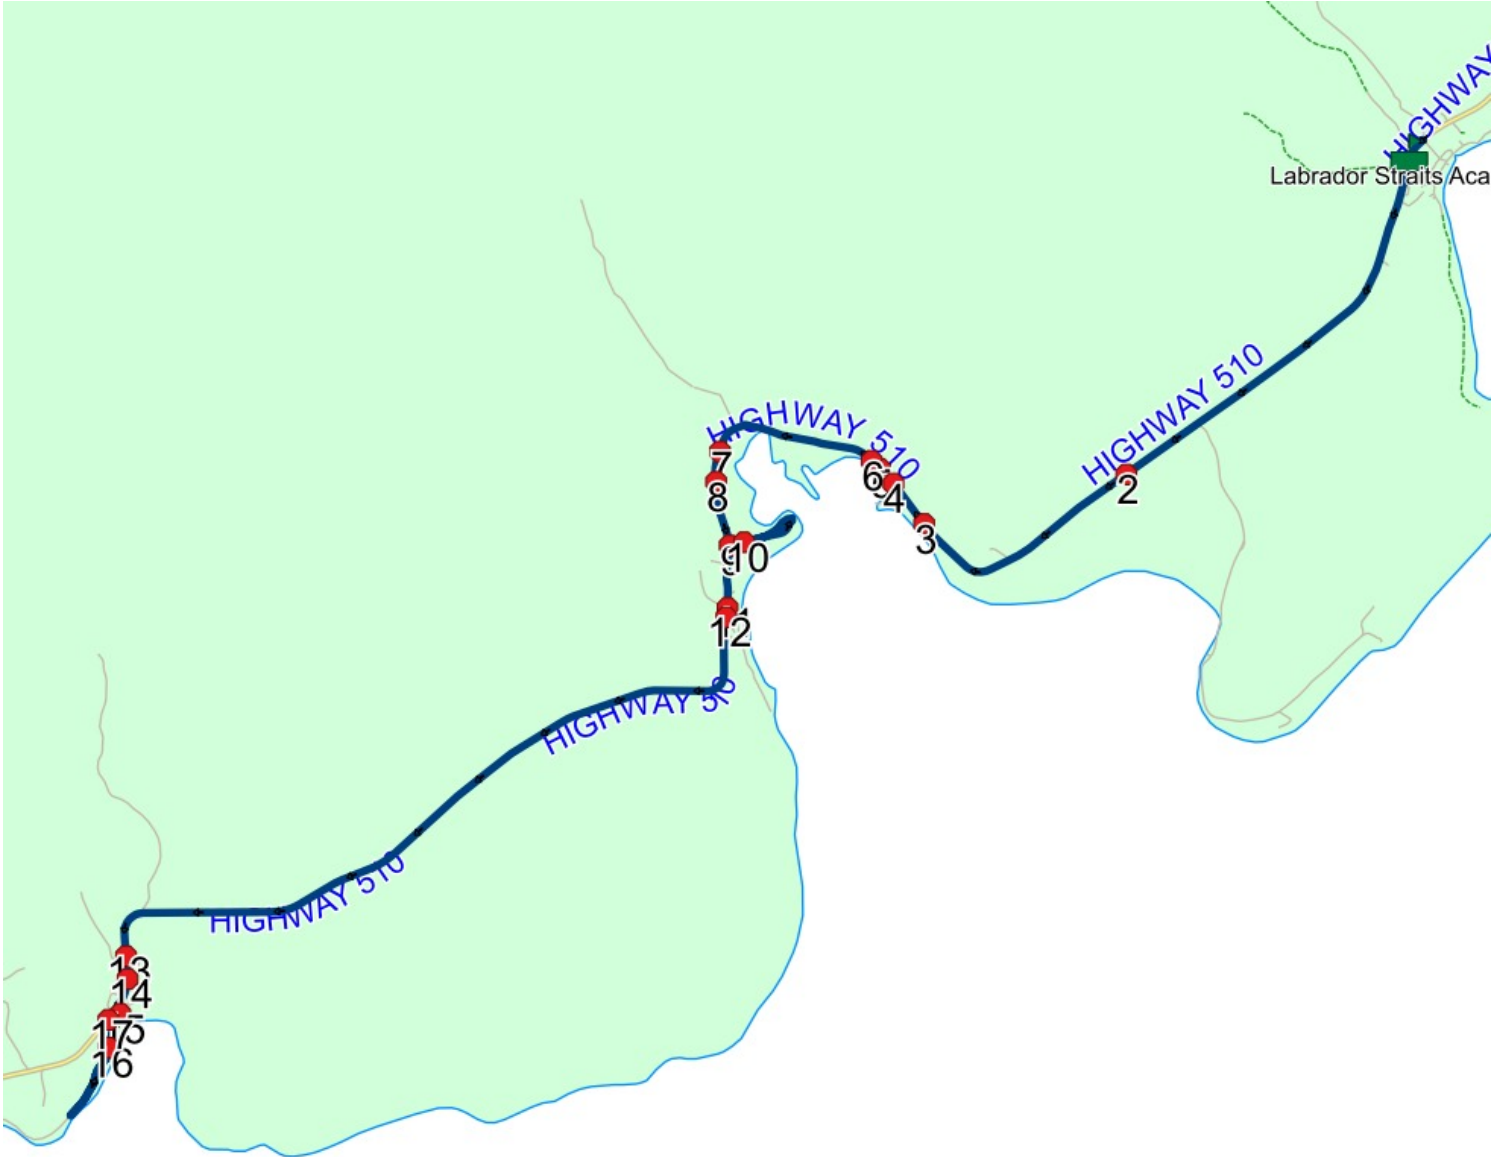

Route: 15-067-1

Run: 15-067-1 PM

Description:

Stops: 17 Schools:

Start Time: 2:55 PM

End Time: 3:56 PM (61 min)

Labrador Straits Academy (487)

#	Arrival	Departure	Description
1	2:55 PM	3:10 PM	Labrador Straits Academy Driveway
2	3:16 PM		102 ENGLISH POINT RD; FORTEAU; A0K New: 2021-12-15
3	3:19 PM	3:20 PM	63 ENGLISH POINT RD
4	3:21 PM		ENGLISH POINT RD & SPRUCE AVE
5	3:21 PM	3:22 PM	HIGHWAY 510 & WATER ST
6	3:22 PM	3:23 PM	HIGHWAY 510 & BOATS COVE BROOK ST
7	3:25 PM		84 HIGHWAY 510
8	3:26 PM		76 HIGHWAY 510
9	3:27 PM		HIGHWAY 510 & BUCKLES POINT RD
10	3:28 PM	3:29 PM	BUCKLES POINT RD & PHILLIPS DR
11	3:34 PM		HIGHWAY 510 & SESAME ST
12	3:34 PM	3:35 PM	HIGHWAY 510 & HARBOUR DR
13	3:45 PM		HIGHWAY 510 & HILLSIDE DR
14	3:46 PM		HIGHWAY 510 & PLEASANT ST
15	3:47 PM	3:48 PM	OCEANVIEW DR & LODGE RD
16	3:49 PM	3:50 PM	20 OCEANVIEW DR
17	3:56 PM		HIGHWAY 510

Route: 15-067-1