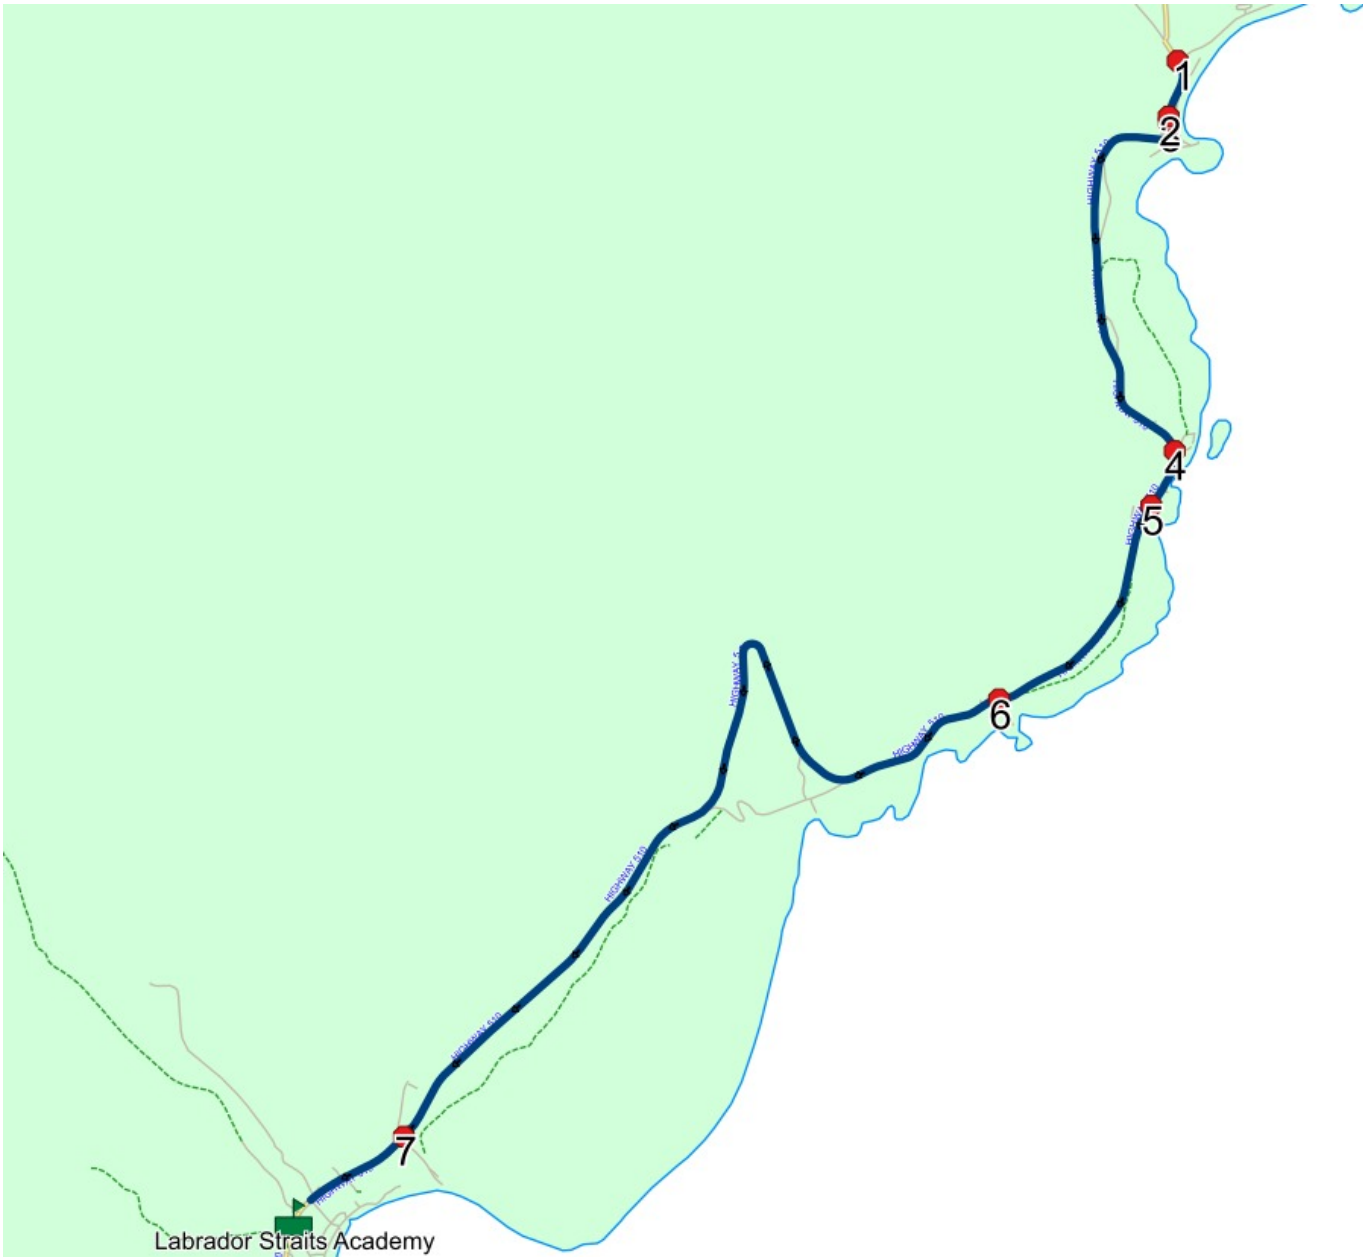

Route: 15-067-2 Run: 15-067-2 AM

Route: 15-067-2

Operator: TMN Busing Ltd

Vehicle: 15-067-2

Description:

Schools: Labrador Straits Academy (487)

Run: 15-067-2 AM

Stops: 8

Start Time: 8:02 AM

Description:

End Time: 8:27 AM (24 min)

Schools: Labrador Straits Academy

#	Arrival	Departure	Description
1	8:02 AM	8:03 AM	HIGHWAY 510
2	8:03 AM	8:04 AM	1 HIGHWAY 510
3		8:04 AM	PINWARE
4		8:09 AM	HIGHWAY 510 & MCDONALD DR
5		8:10 AM	209 HIGHWAY 510
6		8:13 AM	CAPSTAN ISLAND
7	8:23 AM	8:24 AM	HIGHWAY 510 & HILLSIDE DR
8	8:25 AM	8:27 AM	Labrador Straits Academy Driveway

Route: 15-067-2 Run: 15-067-2 AM