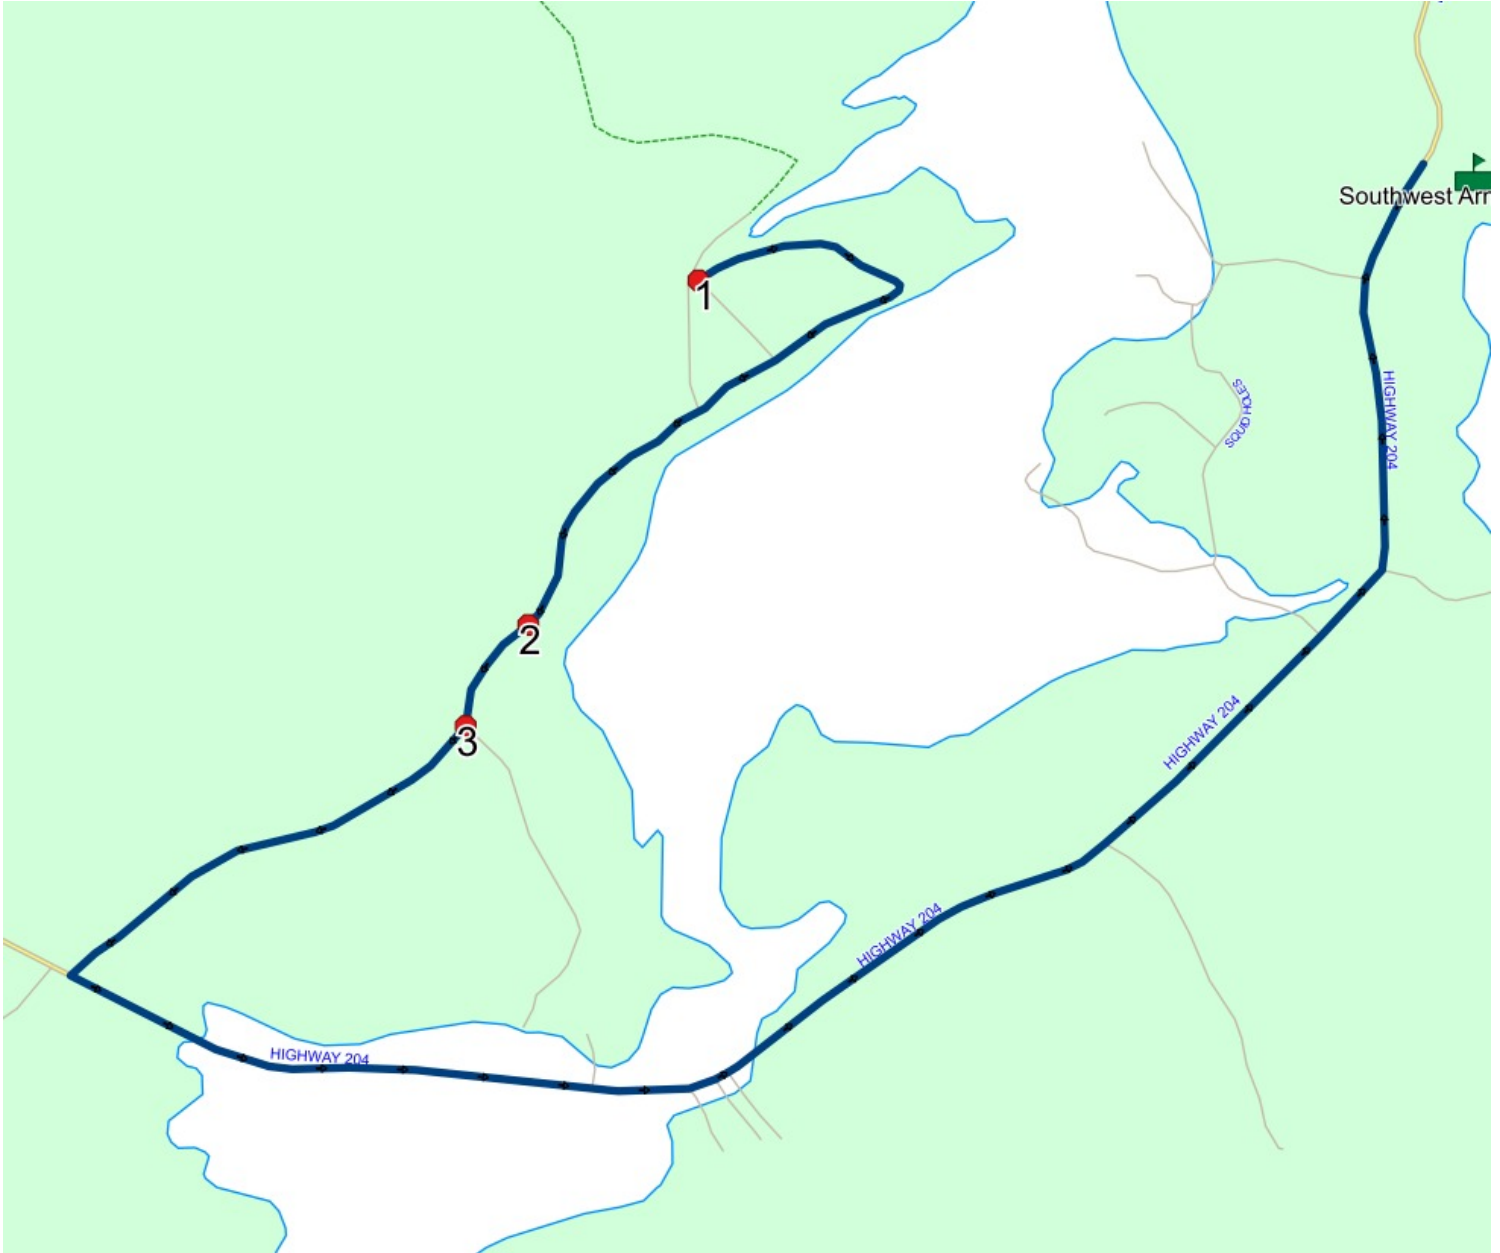

Stops: 11

Start Time: 2:54 PM

Description:

End Time: 3:13 PM (19 min)

Distance: 9.71 km

Schools: Southwest Arm Academy

#	Arrival	Departure	Description
1	2:54 PM	2:55 PM	Southwest Arm Academy Driveway
2	3:00 PM	3:01 PM	BAYVIEW RD & WATERFRONT RD Ret: 2023-06-30
3	3:01 PM		14 BAYVIEW RD
4	3:02 PM		1 BAYVIEW RD
5	3:04 PM	3:05 PM	HIGHWAY 204 & LAMBERTS LANE
6	3:06 PM		SOUTHPORT TURNAROUND
7	3:08 PM		32 HIGHWAY 204
8	3:08 PM	3:09 PM	20 HIGHWAY 204
9	3:09 PM	3:10 PM	8 HIGHWAY 204
10	3:12 PM		14 BUTTER COVE RD
11	3:13 PM		BUTTER COVE RD TURNAROUND

Route: 15-063-2 Run: 15-063-2 PM

Route: 21-099-1 Run: 21-099-1 AM

Route: 21-099-1 **Operator:** Madonna Shaw
Vehicle: 21-099-1
Description:
Schools: Southwest Arm Academy (431)

Run: 21-099-1 AM **Description:**
Stops: 4 **Start Time:** 8:12 AM **End Time:** 8:21 AM (8 min) **Distance:** 4.38 km
Schools: Southwest Arm Academy
Eff: 2021-09-01 **Ret:** 2022-06-30

#	Arrival	Departure	Description
1		8:12 AM	
2		8:14 AM	
3		8:15 AM	WEST POINT RD & STRINGERS LANE
4	8:20 AM	8:21 AM	Southwest Arm Academy Driveway

Route: 21-099-1 Run: 21-099-1 AM

Route: 21-099-1 Run: 21-099-1 PM

Route: 21-099-1 **Operator:** Madonna Shaw
Vehicle: 21-099-1
Description:
Schools: Southwest Arm Academy (431)

Run: 21-099-1 PM **Description:**
Stops: 4 **Start Time:** 2:40 PM **End Time:** 2:53 PM (13 min) **Distance:** 4.38 km
Schools: Southwest Arm Academy
Eff: 2021-09-01 **Ret:** 2022-06-30