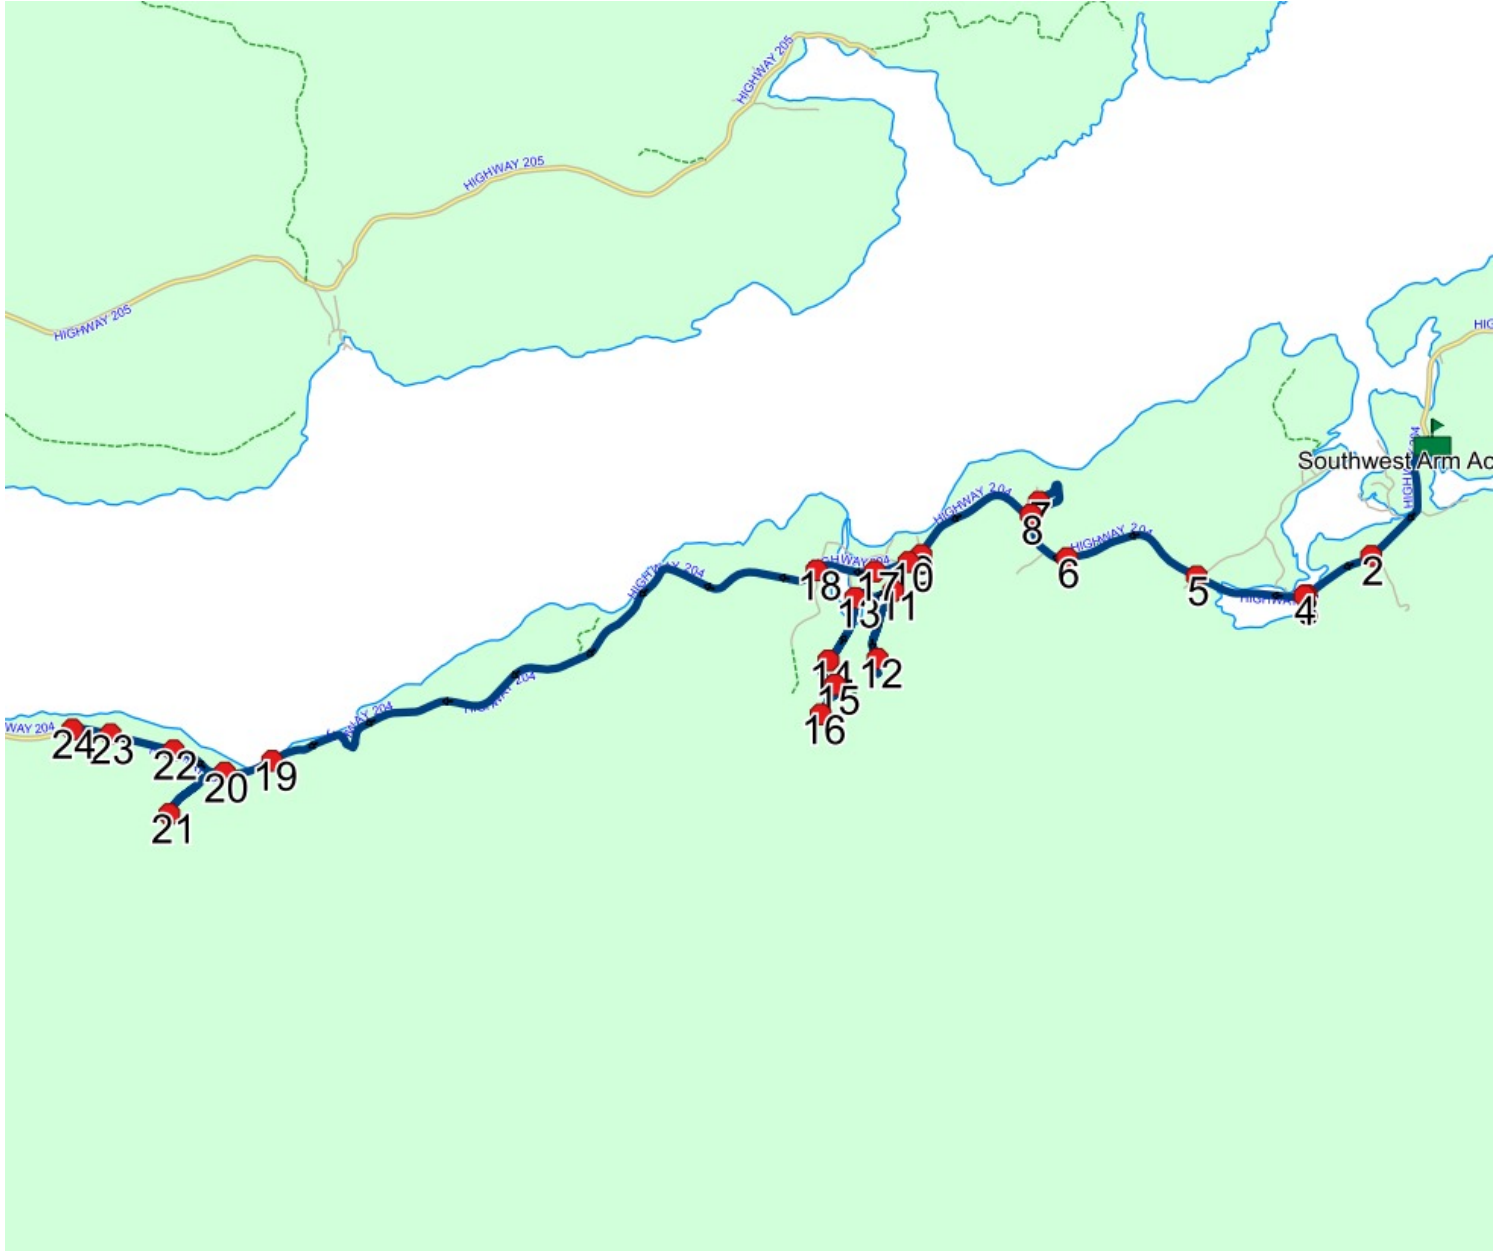

Route: 15-063-1 Run: 15-063-1 PM

Route: 15-063-1 Operator: PJAs

Vehicle: 15-063-1

Description:

Schools: Southwest Arm Academy (431)

Run: 15-063-1 PM

Stops: 24

Start Time: 2:52 PM

Description:

End Time: 3:40 PM (48 min)

Distance: 19.98 km

Schools: Southwest Arm Academy

#	Arrival	Departure	Description
1	2:52 PM	2:55 PM	Southwest Arm Academy Driveway
2	2:56 PM	2:57 PM	HIGHWAY 204 & MEADOW FARM RD; LITTLE HEARTS EASE Eff: 2021-12-08
3	2:58 PM		CHURCH
4	2:58 PM	2:59 PM	MAIL BOX LITTLE HEARTS EASE
5	3:00 PM		HIGHWAY 204 & LITTLE BROOK RD; LITTLE HEARTS EASE Eff: 2021-12-08
6	3:01 PM	3:02 PM	MAIN ROAD CAPELIN COVE
7	3:05 PM		MAIN RD & SIDE RD
8	3:06 PM	3:07 PM	MAILBOX CAPELIN COVE
9	3:09 PM		HIGHWAY 204 & SMITHS LANE
10	3:09 PM	3:10 PM	MAILBOXES HODGES COVE
11	3:11 PM		CEMETERY RD & SAMUELS RD
12	3:12 PM	3:13 PM	16 CEMETERY RD
13	3:16 PM	3:17 PM	4 COUNTRY RD
14	3:18 PM	3:19 PM	34 COUNTRY RD
15	3:19 PM	3:20 PM	48 COUNTRY RD
16	3:20 PM		COUNTRY RD TURNAROUND
17	3:25 PM	3:26 PM	ANGLICAN CHURCH - HODGES COVE
18	3:26 PM	3:27 PM	6 HIGHWAY 204
19	3:32 PM	3:33 PM	OLD WHARF
20	3:33 PM	3:34 PM	67 HIGHWAY 204
21	3:35 PM	3:36 PM	6 BROOKSIDE CRES
22	3:38 PM		MAILBOXES LONG BEACH
23	3:39 PM		17 HIGHWAY 204
24	3:40 PM		1 HIGHWAY 204

Route: 15-063-1 Run: 15-063-1 PM