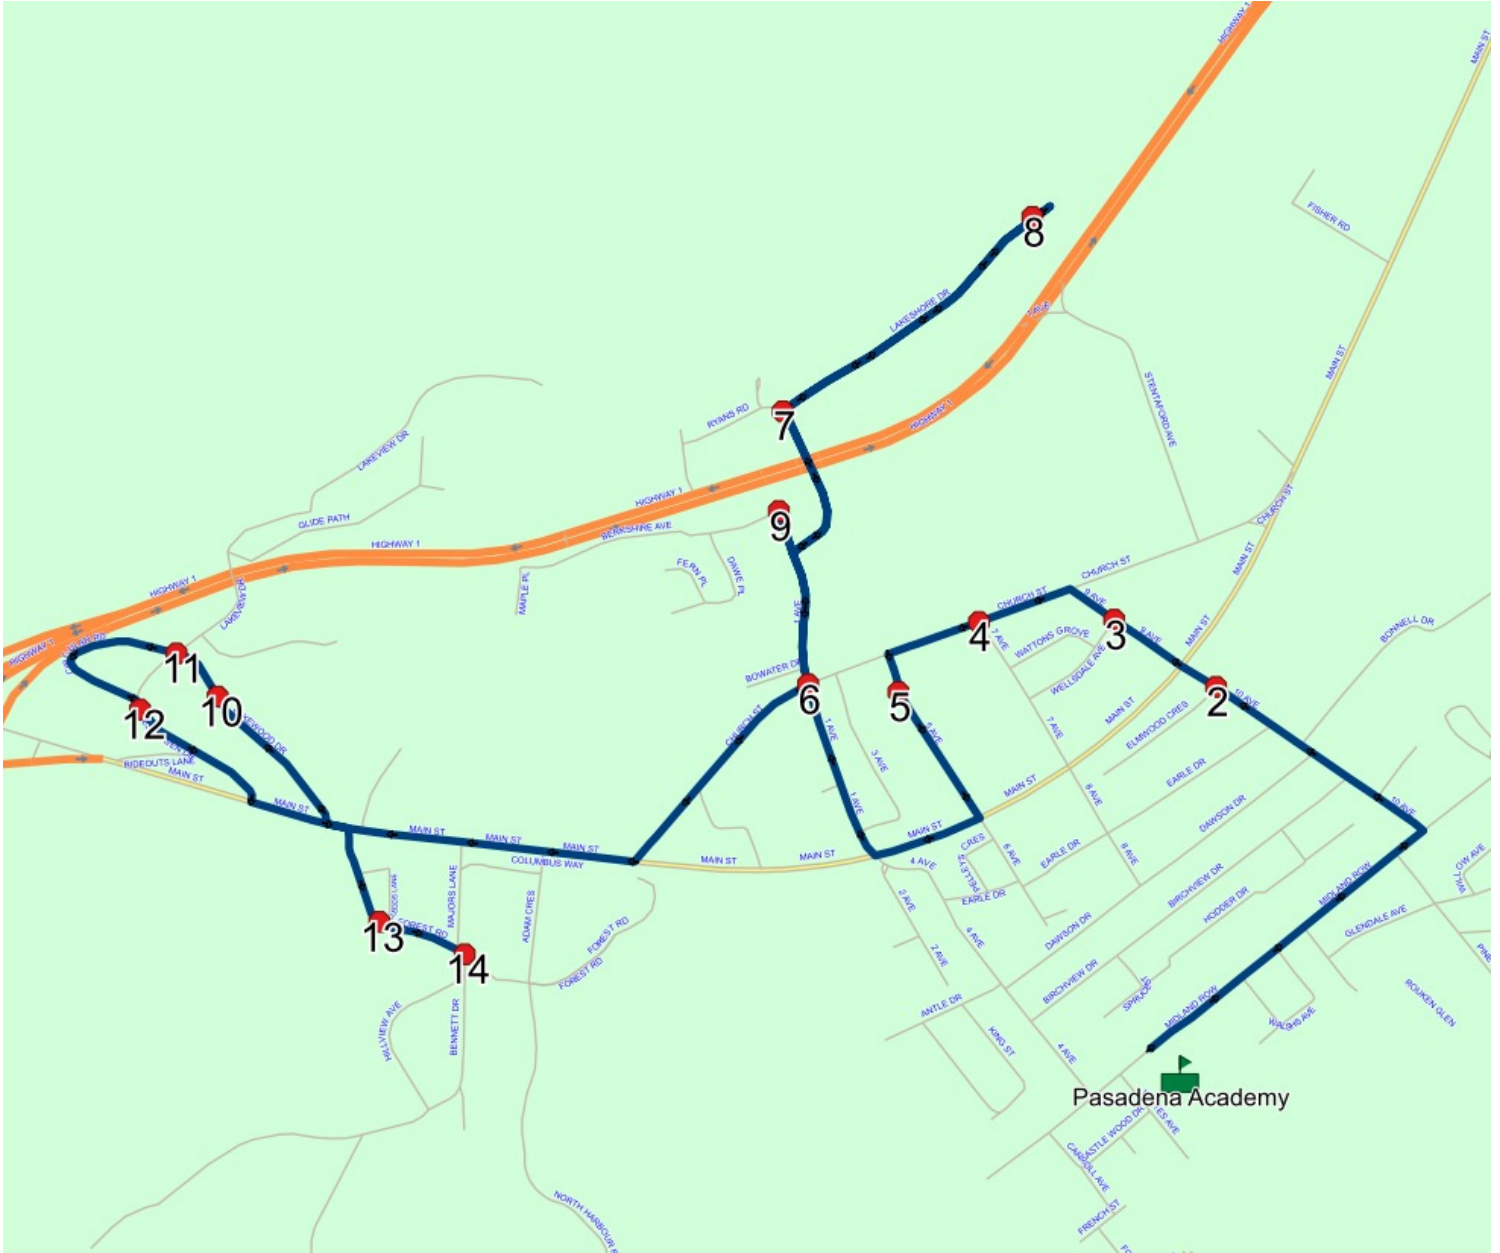

Route: PAS BLUE Run: PA BLUE B PM

Route: PAS BLUE **Operator:** NLESD (Western)
Vehicle: 002-17
Description:
Schools: Pasadena Academy (083)

Run: PA BLUE B PM **Description:** Pasadena Academy Afternoon Run
Schools: Pasadena Academy **Stops:** 14 **Start Time:** 2:55 PM **End Time:** 3:33 PM (38 min)

#	Arrival	Departure	Description
1	2:55 PM	3:10 PM	Pasadena Academy Driveway
2	3:12 PM	3:13 PM	10 AVE & ELMWOOD CRES
3	3:13 PM	3:14 PM	9 AVE & WELLSDALE AVE
4	3:14 PM		CHURCH ST & 7 AVE
5	3:15 PM		7 5 AVE - POST OFFICE
6	3:17 PM		CHURCH ST & 1 AVE
7	3:18 PM	3:19 PM	RYANS RD & 1 AVE
8	3:20 PM		47 LAKESHORE DR
9	3:23 PM		BERKSHIRE AVE & 1 AVE
10	3:26 PM	3:27 PM	KNIGHTS OF COLUMBUS - WEST HAVEN
11	3:27 PM	3:28 PM	4 WAY STOP / LAKEWOOD (MAILBOXES)
12	3:28 PM	3:29 PM	27 WEST HAVEN DR
13	3:31 PM		MCLEODS LANE & FOREST RD
14	3:32 PM	3:33 PM	FOREST RD & BENNETT DR

Route: PAS BLUE Run: PA BLUE B PM