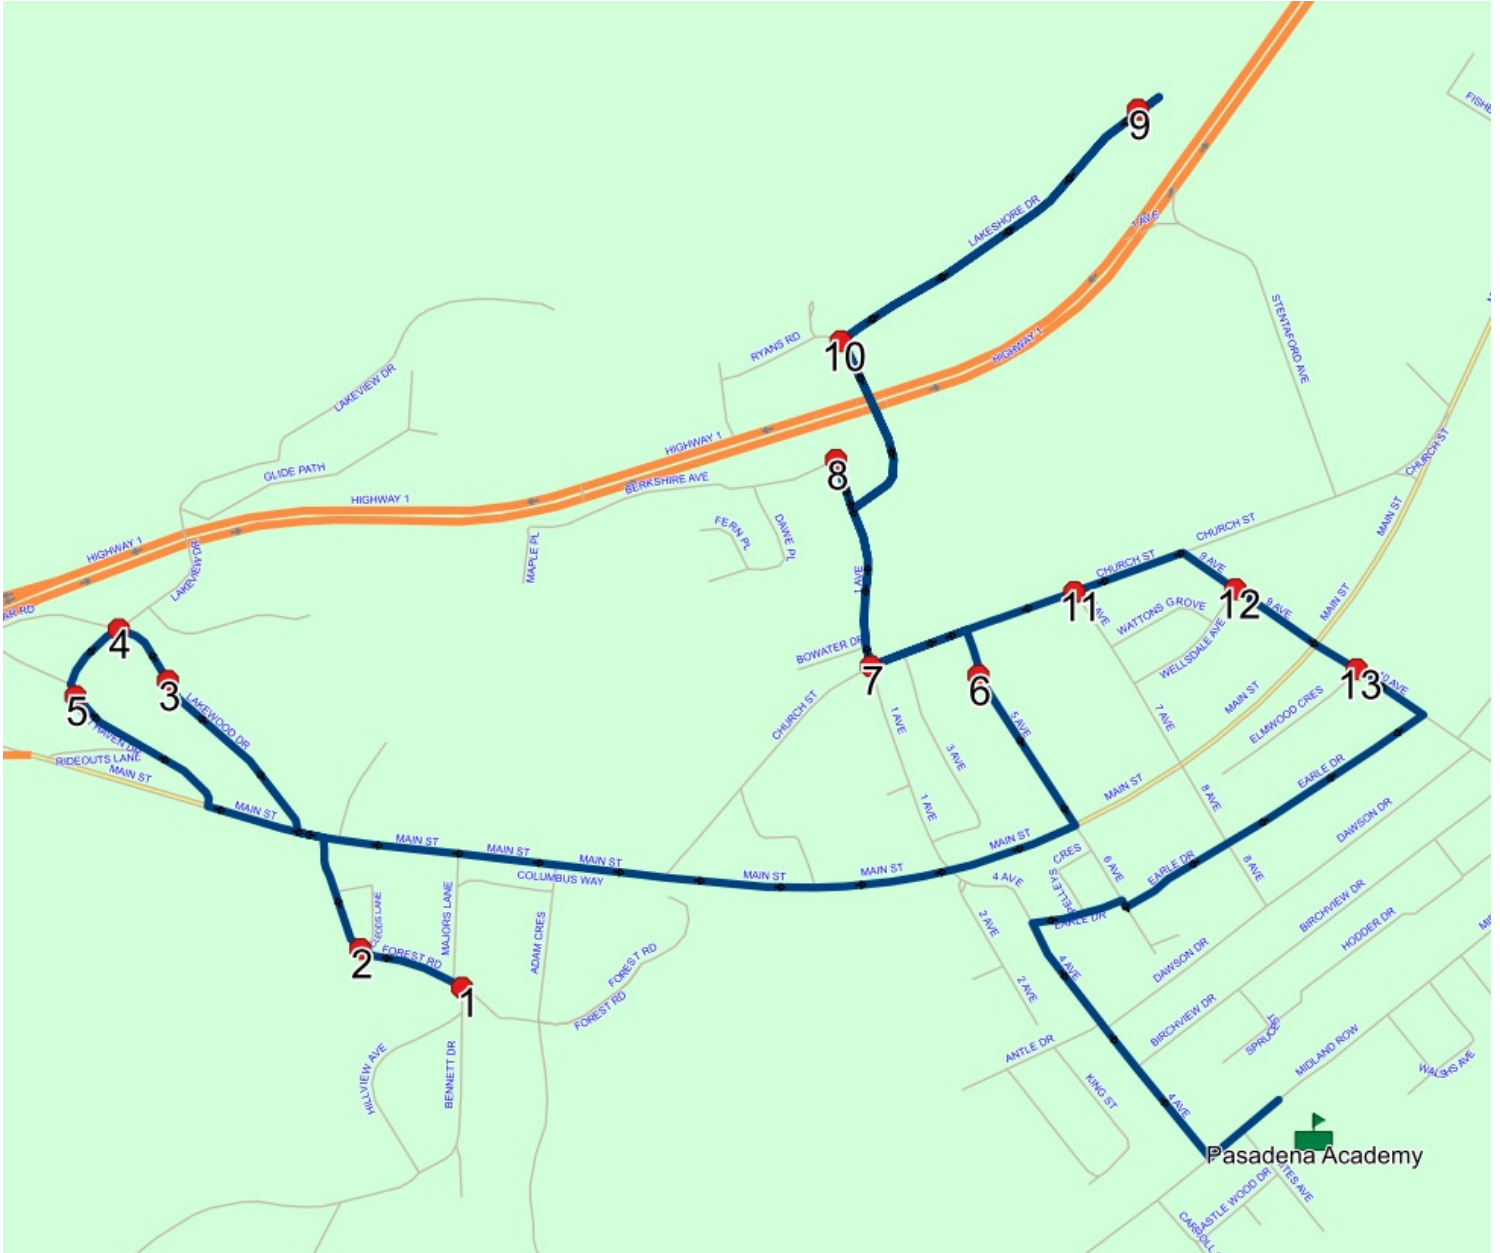

Route: PAS BLUE

Run: PA BLUE B AM

Stops: 14

Start Time: 8:04 AM

Description: Pasadena Academy Afternoon Run

End Time: 8:32 AM (28 min)

Schools: Pasadena Academy (083)

#	Arrival	Departure	Description
1	8:04 AM	8:05 AM	FOREST RD & BENNETT DR
2	8:05 AM	8:06 AM	MCLEODS LANE & FOREST RD
3		8:08 AM	KNIGHTS OF COLUMBUS - WEST HAVEN
4	8:08 AM	8:09 AM	4 WAY STOP / LAKEWOOD (MAILBOXES)
5		8:10 AM	27 WEST HAVEN DR
6		8:14 AM	7 5 AVE - POST OFFICE
7	8:15 AM	8:16 AM	CHURCH ST & 1 AVE
8	8:16 AM	8:17 AM	BERKSHIRE AVE & 1 AVE
9	8:19 AM	8:20 AM	47 LAKESHORE DR
10	8:20 AM	8:21 AM	RYANS RD & 1 AVE
11		8:24 AM	CHURCH ST & 7 AVE
12		8:25 AM	9 AVE & WELLSDALE AVE
13	8:25 AM	8:26 AM	10 AVE & ELMWOOD CRES
14	8:30 AM	8:32 AM	Pasadena Academy Driveway

Route: PAS BLUE