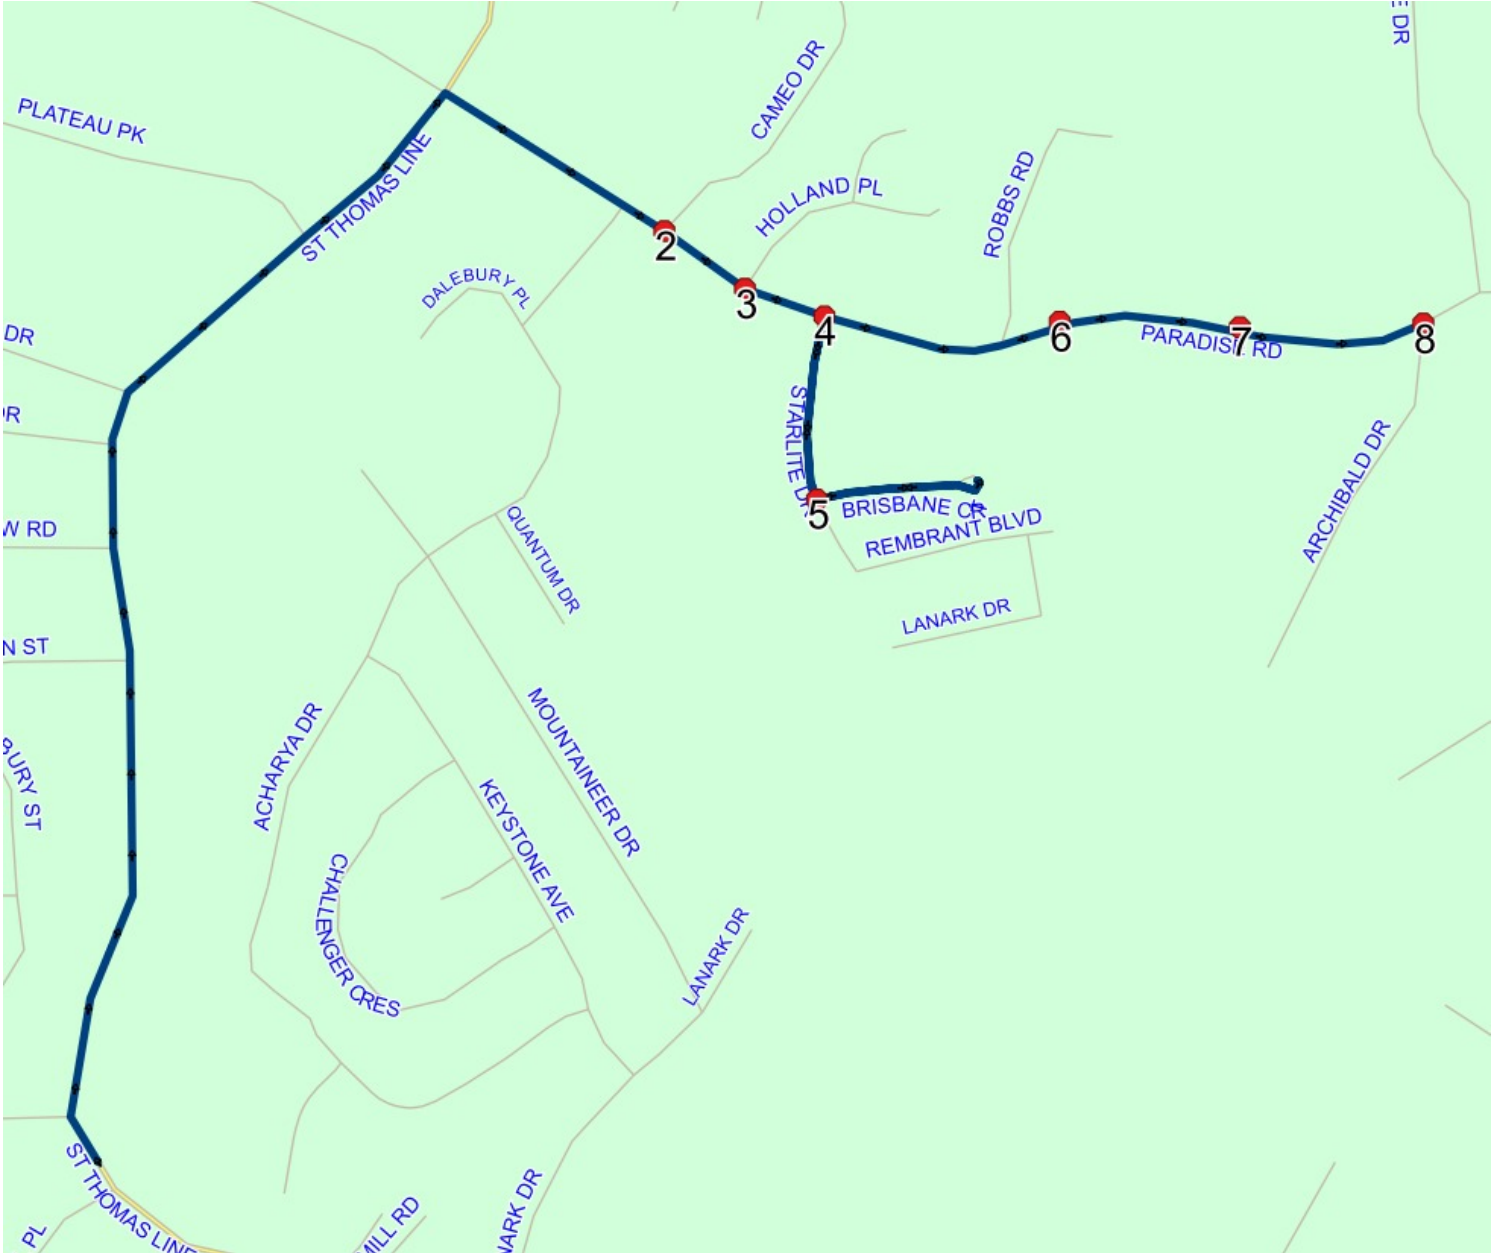

## Route: 17-130-13

Run: 17-130-13B (AM)

Stops: 16 Schools: Holy Family

Start Time: 8:20 AM

Description:

End Time: 8:42 AM (22 min)

Elementary (Paradise) (318) Ret: 2022-06-30

#	Arrival	Departure	Description
1	8:20 AM	8:21 AM	255 ST THOMAS LINE
2		8:21 AM	ST THOMAS LINE & BYRNES RD
3		8:22 AM	ASHLEN CRES & MADISON PL
4	8:23 AM	8:24 AM	ASHLEN CRES & DAKOTA PL
5		8:25 AM	ST THOMAS LINE & PARADISE RD
6		8:26 AM	ACHARYA DR & DALEBURY PL
7		8:27 AM	ACHARYA DR & QUANTUM DR
8		8:27 AM	MOUNTAINEER DR & ACHARYA DR
9		8:31 AM	Twin Brooks Dr @ Pinehill PI
10	8:32 AM	8:33 AM	14 SEDGEWICK ST
11		8:33 AM	16 SEDGEWICK ST Ret: 2022-06-30
12	8:33 AM	8:34 AM	Sedgewick St @ Brittany Dr
13		8:35 AM	Brittany Dr @ Hayfield PI
14	8:36 AM	8:37 AM	Brittany Dr @ Ladywell PI
15		8:39 AM	ST THOMAS LINE & WINDMILL RD Ret: 2021-10-27
16	8:40 AM	8:42 AM	Holy Family Elementary (Paradise)

Route: 17-130-13

## Route: 17-130-13

**Run:** 17-130-13B (PM)

**Stops:** 16 **Schools:** Holy Family

**Start Time:** 3:10 PM

**Description:**

**End Time:** 3:36 PM (26 min)

Elementary (Paradise) (318) **Ret:** 2022-06-30

#	Arrival	Departure	Description
1	3:10 PM	3:15 PM	Holy Family Elementary (Paradise)
2	3:16 PM		ST THOMAS LINE & WINDMILL RD <span style="float: right;">Ret: 2021-10-27</span>
3	3:19 PM		Brittany Dr @ Ladywell Pl
4	3:19 PM	3:20 PM	Brittany Dr @ Hayfield Pl
5	3:21 PM		Sedgewick St @ Brittany Dr
6	3:22 PM		16 SEDGEWICK ST <span style="float: right;">Ret: 2022-06-30</span>
7	3:22 PM	3:23 PM	14 SEDGEWICK ST
8	3:25 PM		Twin Brooks Dr @ Pinehill Pl
9	3:28 PM	3:29 PM	MOUNTAINEER DR & ACHARYA DR
10	3:29 PM		ACHARYA DR & QUANTUM DR
11	3:30 PM		ACHARYA DR & DALEBURY PL
12	3:31 PM		ST THOMAS LINE & PARADISE RD
13	3:32 PM	3:33 PM	ASHLEN CRES & DAKOTA PL
14	3:33 PM	3:34 PM	ASHLEN CRES & MADISON PL
15	3:35 PM		ST THOMAS LINE & BYRNES RD
16	3:36 PM		255 ST THOMAS LINE