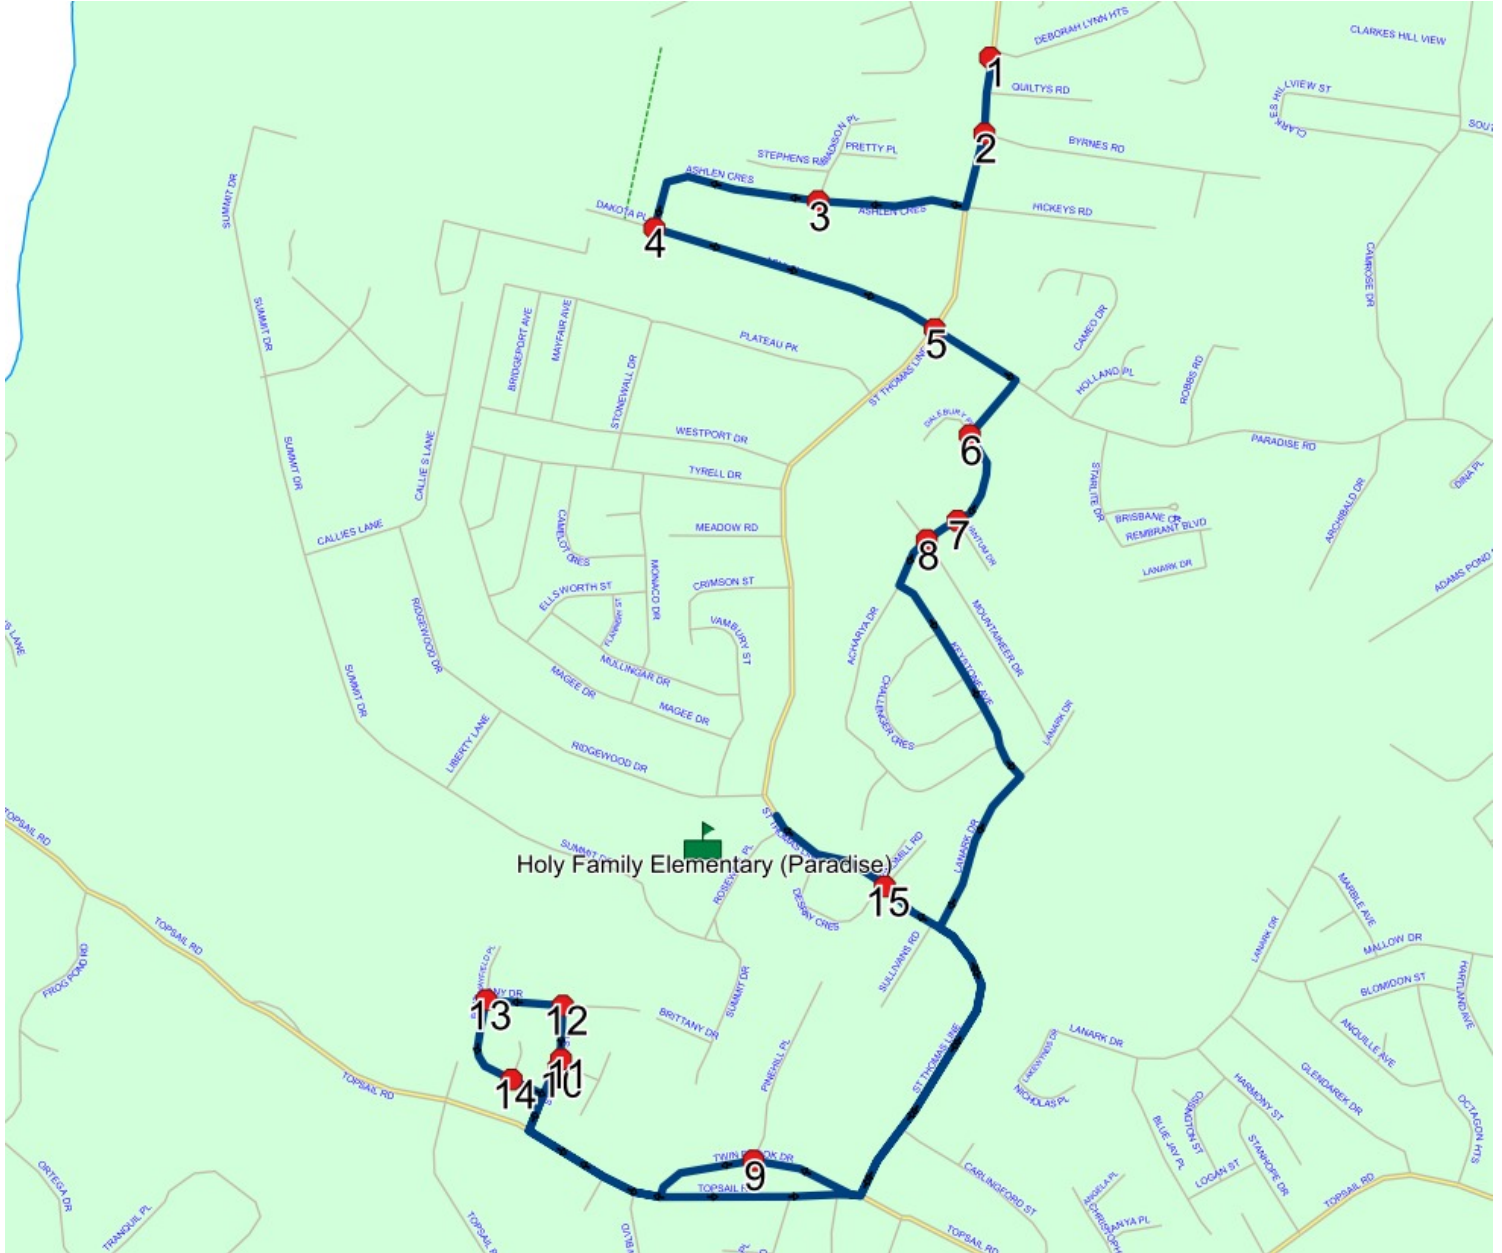

## Route: 17-130-13

Run: 17-130-13B (AM)

Stops: 16 Schools: Holy Family

Start Time: 8:20 AM

Description:

End Time: 8:42 AM (22 min)

Elementary (Paradise) (318) Ret: 2022-06-30

#	Arrival	Departure	Description
1	8:20 AM	8:21 AM	255 ST THOMAS LINE
2		8:21 AM	ST THOMAS LINE & BYRNES RD
3		8:22 AM	ASHLEN CRES & MADISON PL
4	8:23 AM	8:24 AM	ASHLEN CRES & DAKOTA PL
5		8:25 AM	ST THOMAS LINE & PARADISE RD
6		8:26 AM	ACHARYA DR & DALEBURY PL
7		8:27 AM	ACHARYA DR & QUANTUM DR
8		8:27 AM	MOUNTAINEER DR & ACHARYA DR
9		8:31 AM	Twin Brooks Dr @ Pinehill PI
10	8:32 AM	8:33 AM	14 SEDGEWICK ST
11		8:33 AM	16 SEDGEWICK ST Ret: 2022-06-30
12	8:33 AM	8:34 AM	Sedgewick St @ Brittany Dr
13		8:35 AM	Brittany Dr @ Hayfield PI
14	8:36 AM	8:37 AM	Brittany Dr @ Ladywell PI
15		8:39 AM	ST THOMAS LINE & WINDMILL RD Ret: 2021-10-27
16	8:40 AM	8:42 AM	Holy Family Elementary (Paradise)

Route: 17-130-13

## Route: 17-130-13

**Run:** 17-130-13B (PM)

**Stops:** 16 **Schools:** Holy Family

**Start Time:** 3:10 PM

**Description:**

**End Time:** 3:36 PM (26 min)

Elementary (Paradise) (318) **Ret:** 2022-06-30

#	Arrival	Departure	Description
1	3:10 PM	3:15 PM	Holy Family Elementary (Paradise)
2	3:16 PM		ST THOMAS LINE & WINDMILL RD <span style="float: right;">Ret: 2021-10-27</span>
3	3:19 PM		Brittany Dr @ Ladywell Pl
4	3:19 PM	3:20 PM	Brittany Dr @ Hayfield Pl
5	3:21 PM		Sedgewick St @ Brittany Dr
6	3:22 PM		16 SEDGEWICK ST <span style="float: right;">Ret: 2022-06-30</span>
7	3:22 PM	3:23 PM	14 SEDGEWICK ST
8	3:25 PM		Twin Brooks Dr @ Pinehill Pl
9	3:28 PM	3:29 PM	MOUNTAINEER DR & ACHARYA DR
10	3:29 PM		ACHARYA DR & QUANTUM DR
11	3:30 PM		ACHARYA DR & DALEBURY PL
12	3:31 PM		ST THOMAS LINE & PARADISE RD
13	3:32 PM	3:33 PM	ASHLEN CRES & DAKOTA PL
14	3:33 PM	3:34 PM	ASHLEN CRES & MADISON PL
15	3:35 PM		ST THOMAS LINE & BYRNES RD
16	3:36 PM		255 ST THOMAS LINE