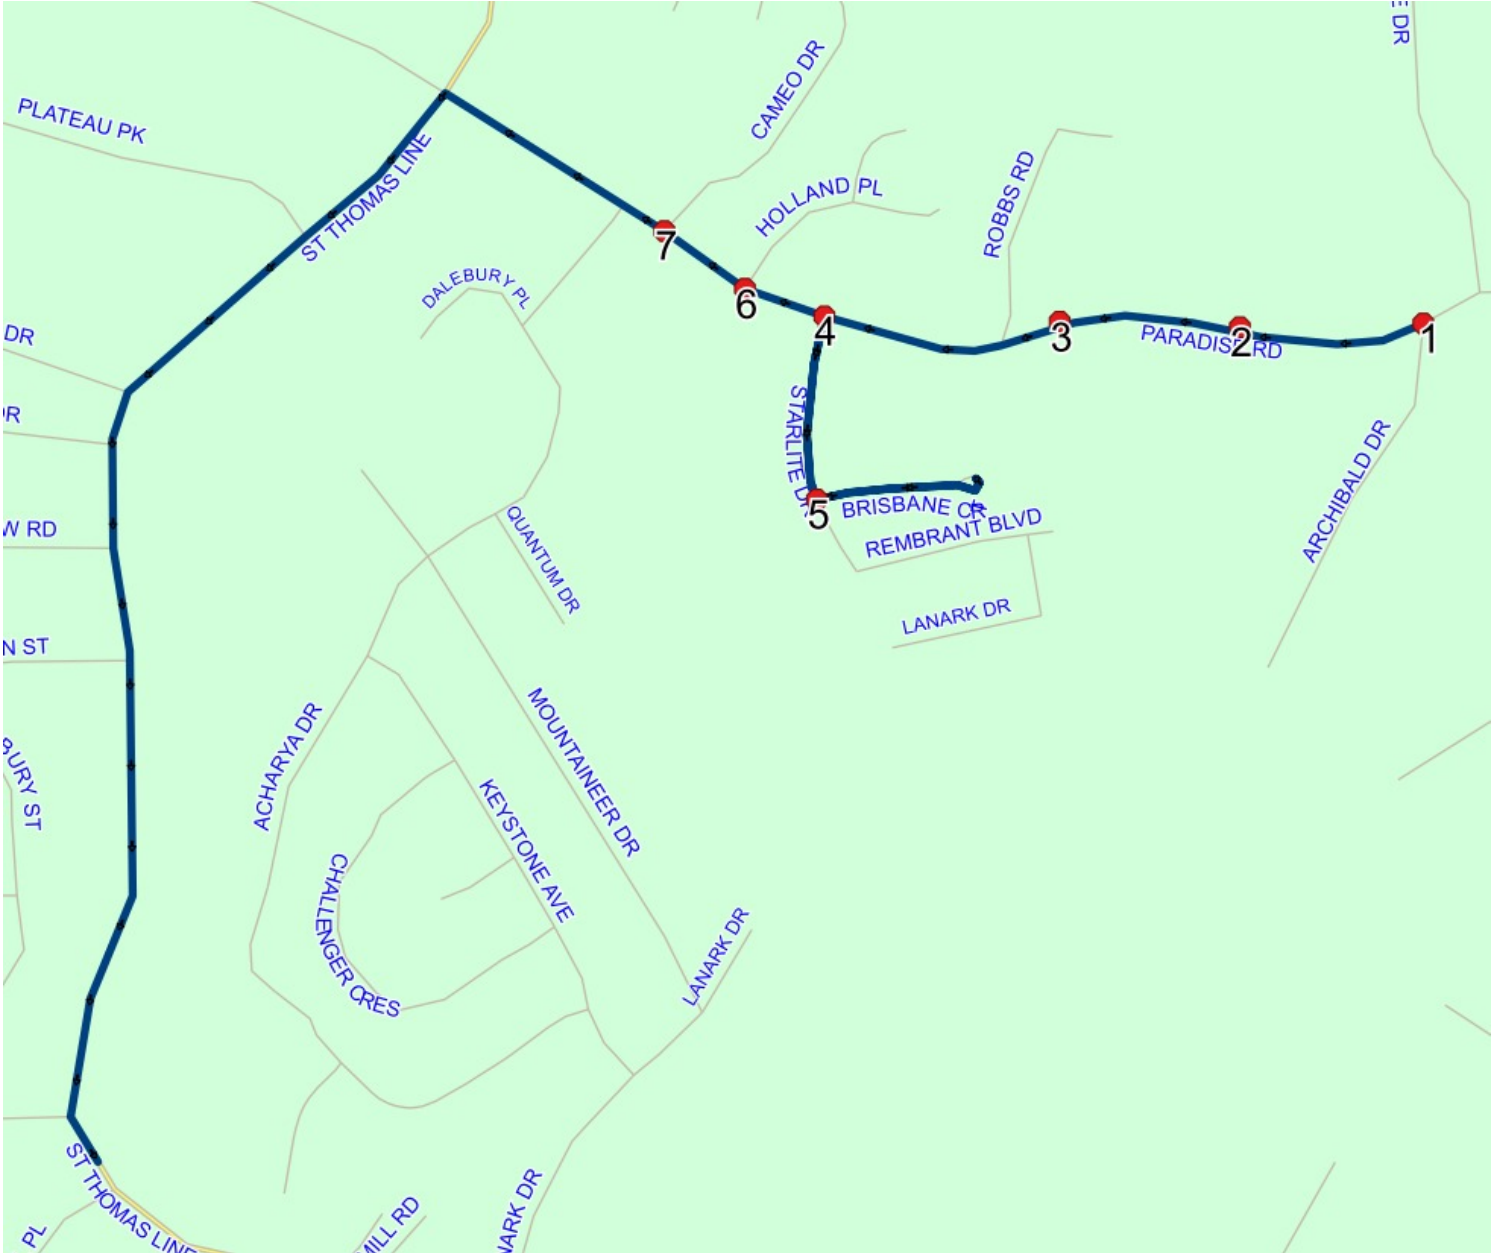

Route: 17-130-12 Run: 17-130-12B (AM)

Route: 17-130-12

Operator: Executive Taxi Ltd.

Vehicle: 17-130-12

Description:

Schools: Holy Family Elementary (Paradise) (318)

Run: 17-130-12B (AM)

Stops: 8 **Schools:** Holy

Start Time: 8:29 AM

Description:

End Time: 8:42 AM (13 min)

Family Elementary (Paradise) **Eff:**

2017-09-06

Ret: 2022-06-30

#	Arrival	Departure	Description
1	8:29 AM	8:30 AM	PARADISE RD & ARCHIBALD DR
2		8:30 AM	274 PARADISE RD
3		8:31 AM	294 PARADISE RD
4	8:31 AM	8:32 AM	PARADISE RD & STARLITE DR
5	8:34 AM	8:35 AM	STARLITE DR & BRISBANE CRT
6	8:36 AM	8:37 AM	PARADISE RD & HOLLAND PL
7		8:37 AM	PARADISE RD & CAMEO DR
8	8:40 AM	8:42 AM	Holy Family Elementary (Paradise)

Route: 17-130-12 Run: 17-130-12B (AM)