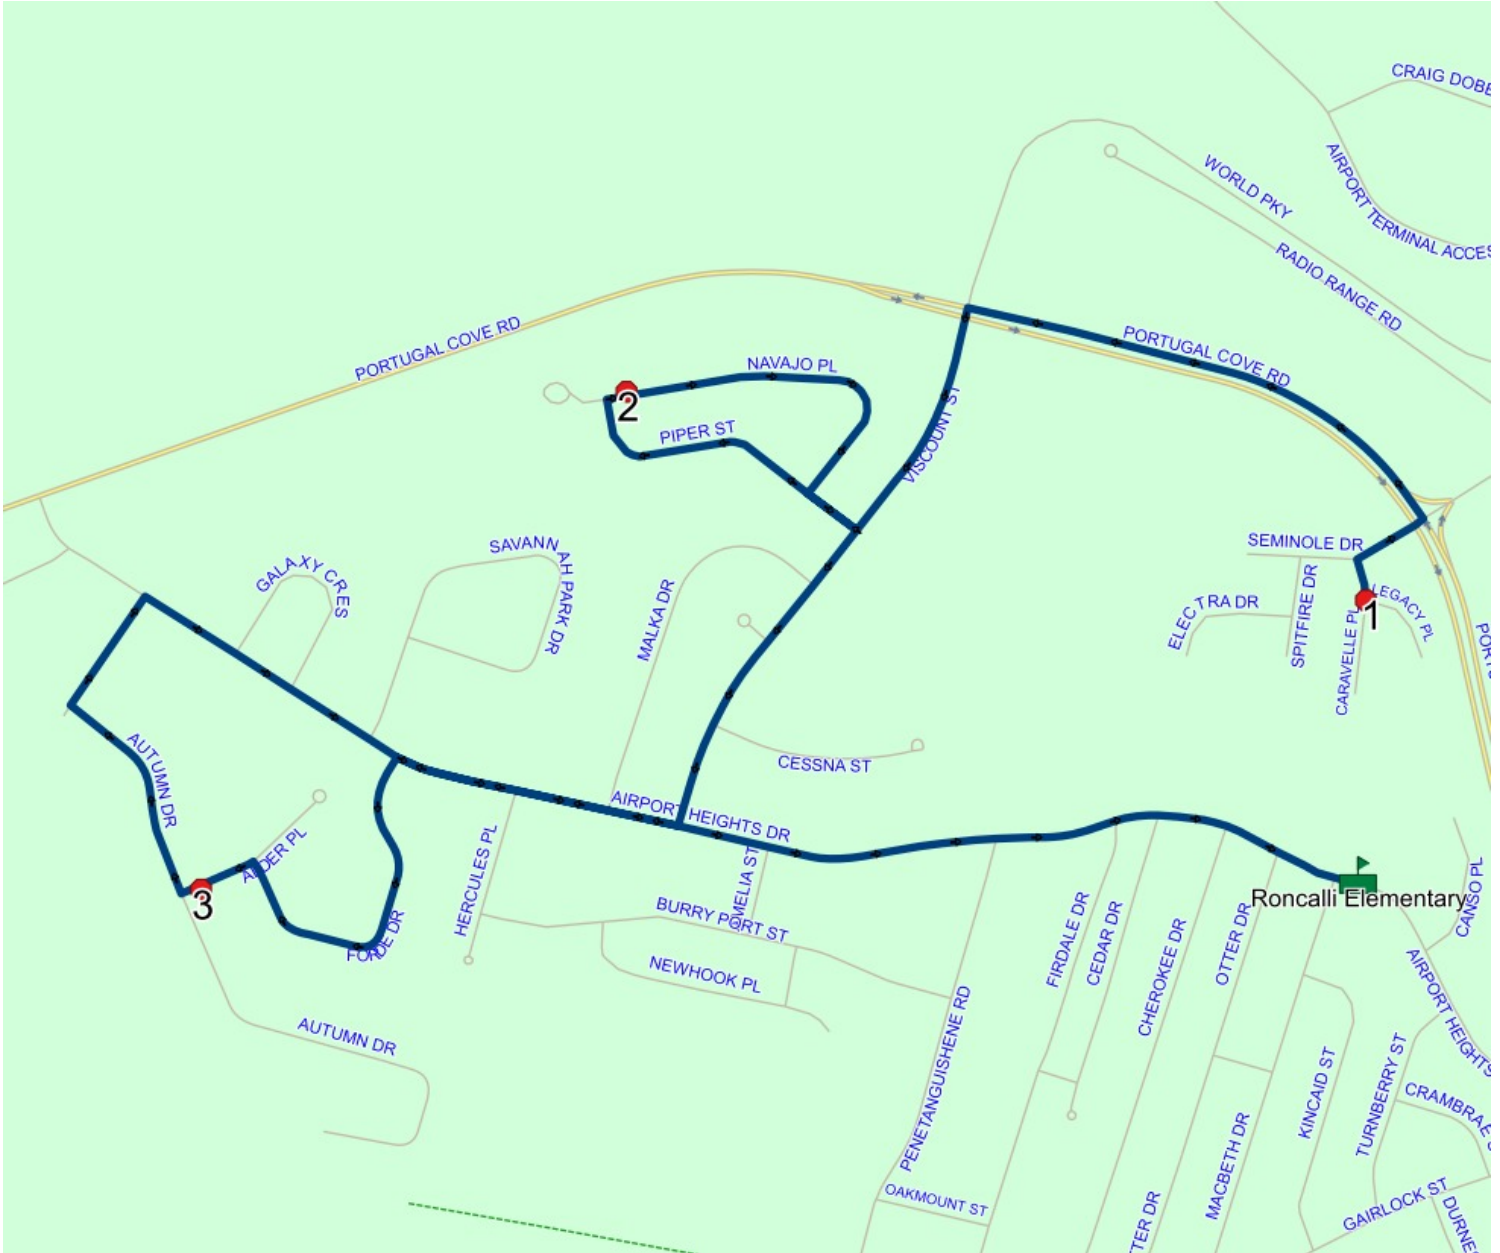

Route: 19-033-2 Run: 19-033-2 PM

Route: 21-195-1 Run: 21-195-1 AM

Route: 21-195-1 Operator: Blank

Vehicle: 21-195-1

Description:

Schools: Roncalli Elementary (348)

Run: 21-195-1 AM

Stops: 4

Start Time: 8:16 AM

Description:

End Time: 8:32 AM (16 min)

Distance: 5.22 km

Schools: Roncalli Elementary

Eff: 2021-09-01

Ret: 2021-12-31

#	Arrival	Departure	Description
1	8:16 AM	8:17 AM	Caravelle PI @ Legacy PI
2	8:21 AM	8:22 AM	#60 Navajo PI
3	8:26 AM	8:27 AM	#21 Alder PI
4	8:30 AM	8:32 AM	Roncalli Elementary

Route: 21-195-1 Run: 21-195-1 AM

Route: 21-195-1 Run: 21-195-1 PM

Route: 21-195-1 Operator: Blank

Vehicle: 21-195-1

Description:

Schools: Roncalli Elementary (348)

Run: 21-195-1 PM

Stops: 4

Route: 21-195-1 Run: 21-195-1 PM