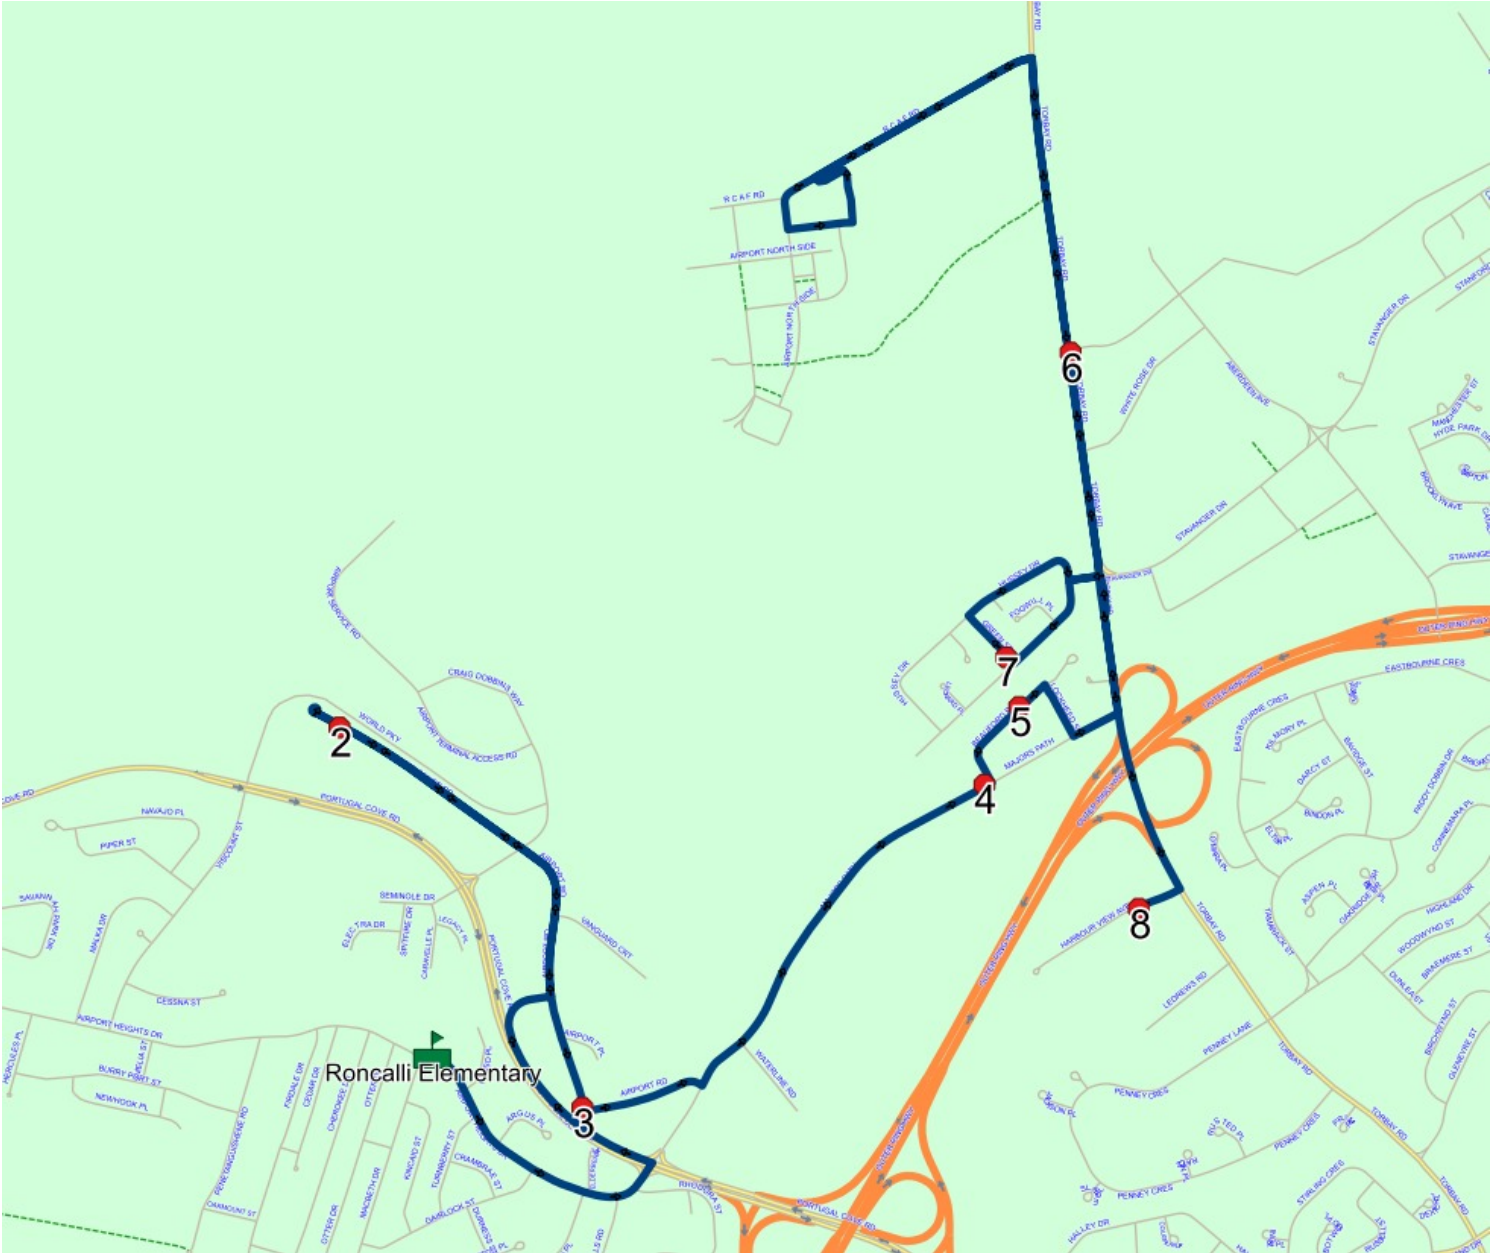

Route: 19-033-2 Run: 19-033-2 AM

Route: 19-033-2 Run: 19-033-2 PM

Route: 19-033-2 **Operator:** Penney Tran Enterprises
Vehicle: 19-033-2
Description:
Schools: Roncalli Elementary (348)

Run: 19-033-2 PM **Description:**
Stops: 8 **Start Time:** 2:40 PM **End Time:** 3:22 PM (42 min) **Distance:** 12.38 km
Schools: Roncalli Elementary
Eff: 2019-09-01 **Ret:** 2022-06-30

Route: 19-033-2 Run: 19-033-2 PM

Route: 21-195-1 Run: 21-195-1 AM

Route: 21-195-1 Operator: Blank

Vehicle: 21-195-1

Description:

Schools: Roncalli Elementary (348)

Run: 21-195-1 AM

Stops: 4

Route: 21-195-1 Run: 21-195-1 AM

Route: 21-195-1 Run: 21-195-1 PM

Route: 21-195-1 Operator: Blank

Vehicle: 21-195-1

Description:

Schools: Roncalli Elementary (348)

Run: 21-195-1 PM

Stops: 4

Route: 21-195-1 Run: 21-195-1 PM