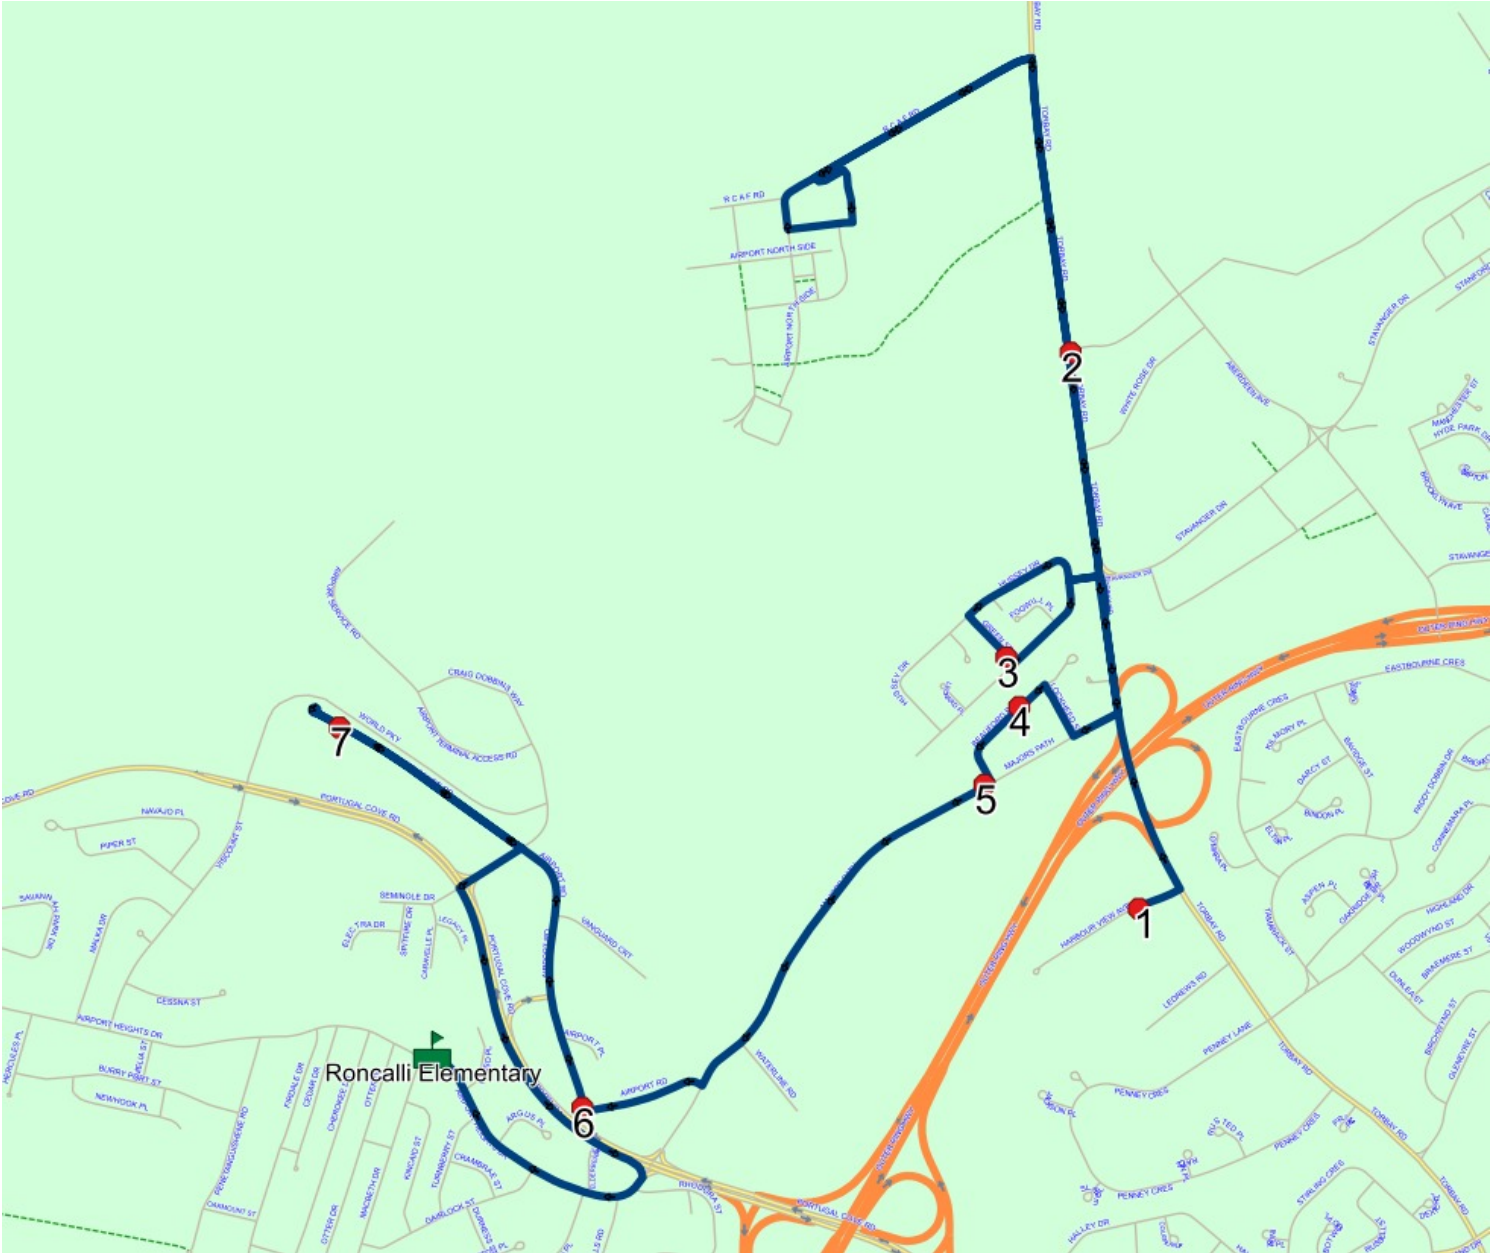

Route: 19-033-2 Run: 19-033-2 AM

Route: 19-033-2 **Operator:** Penney Tran Enterprises
Vehicle: 19-033-2
Description:
Schools: Roncalli Elementary (348)

Run: 19-033-2 AM **Description:**
Stops: 8 **Start Time:** 8:04 AM **End Time:** 8:31 AM (27 min) **Distance:** 12.35 km
Schools: Roncalli Elementary
Eff: 2019-09-01 **Ret:** 2022-06-30

#	Arrival	Departure	Description
1		8:04 AM	#17 Harbour View Ave
2		8:06 AM	696 TORBAY RD
3	8:15 AM	8:16 AM	Green St (Mailbox)
4	8:20 AM	8:21 AM	#36 Beauford St
5	8:21 AM	8:22 AM	#58 Majors Path
6		8:24 AM	55 AIRPORT RD; ST JOHNS; A1A
7		8:26 AM	103 RADIO RANGE RD
8	8:30 AM	8:31 AM	Roncalli Elementary

Route: 19-033-2 Run: 19-033-2 AM

Route: 19-033-2 Run: 19-033-2 PM

Route: 19-033-2 **Operator:** Penney Tran Enterprises
Vehicle: 19-033-2
Description:
Schools: Roncalli Elementary (348)

Run: 19-033-2 PM **Description:**
Stops: 8 **Start Time:** 2:40 PM **End Time:** 3:22 PM (42 min) **Distance:** 12.38 km
Schools: Roncalli Elementary
Eff: 2019-09-01 **Ret:** 2022-06-30

Route: 21-195-1 Run: 21-195-1 PM