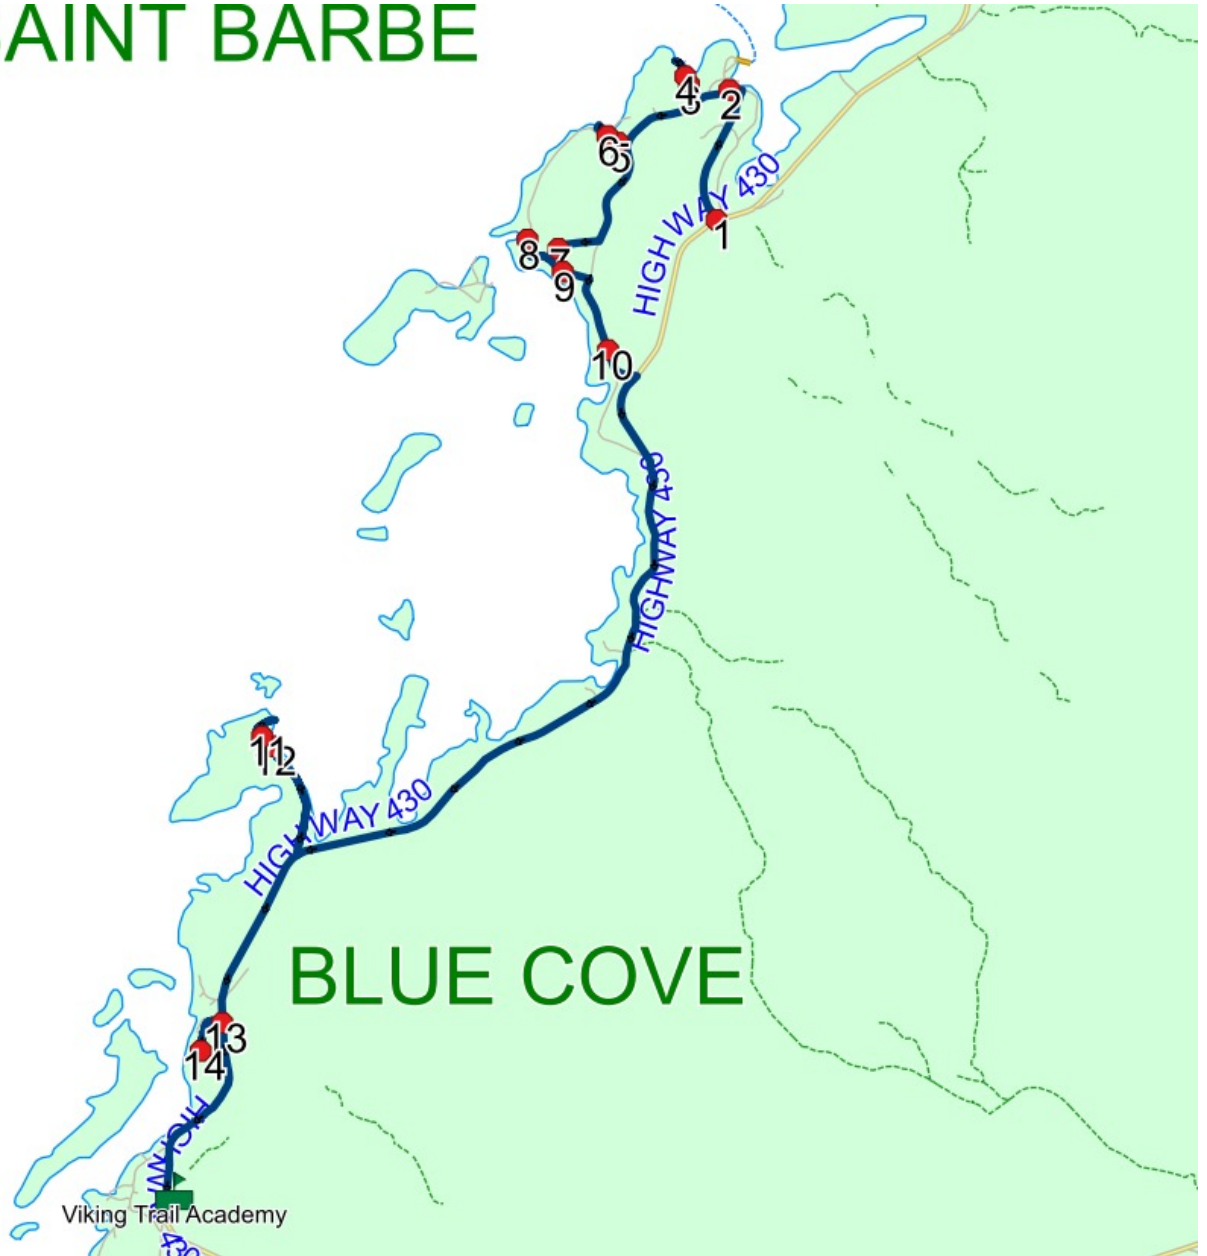

Route: 21-115-2 Run: 21-115-2 AM

Route: 21-115-2 **Operator:** Northern Tire & Automotive
Vehicle: 21-115-2
Description:
Schools: Viking Trail Academy (475)

Run: 21-115-2 AM **Description:**
Stops: 15 **Start Time:** 7:48 AM **End Time:** 8:47 AM (59 min) **Distance:** 29.51 km
Schools: Viking Trail Academy
Eff: 2021-09-01 **Ret:** 2022-06-30

#	Arrival	Departure	Description
1		7:48 AM	HIGHWAY 430 & ST BARBE INTERSECTION
2		7:53 AM	ST BARBE INTERSECTION
3		7:55 AM	1 MAIN ST
4		7:56 AM	PIGEON COVE
5		8:00 AM	1 MAIN ST
6	8:01 AM	8:02 AM	BLACK DUCK COVE
7		8:08 AM	1 MAIN ST
8		8:10 AM	FORRESTERS POINT TURNAROUND
9	8:12 AM	8:13 AM	FORRESTERS POINT
10		8:16 AM	LAST STOP IN FORRESTERS POINT
11	8:32 AM	8:33 AM	POND COVE
12		8:33 AM	10 MAIN ST
13		8:39 AM	BLUE COVE
14		8:41 AM	BLUE COVE TURNAROUND
15	8:45 AM	8:47 AM	Viking Trail Academy Driveway

Route: 21-115-2 Run: 21-115-2 AM

SAINT BARBE