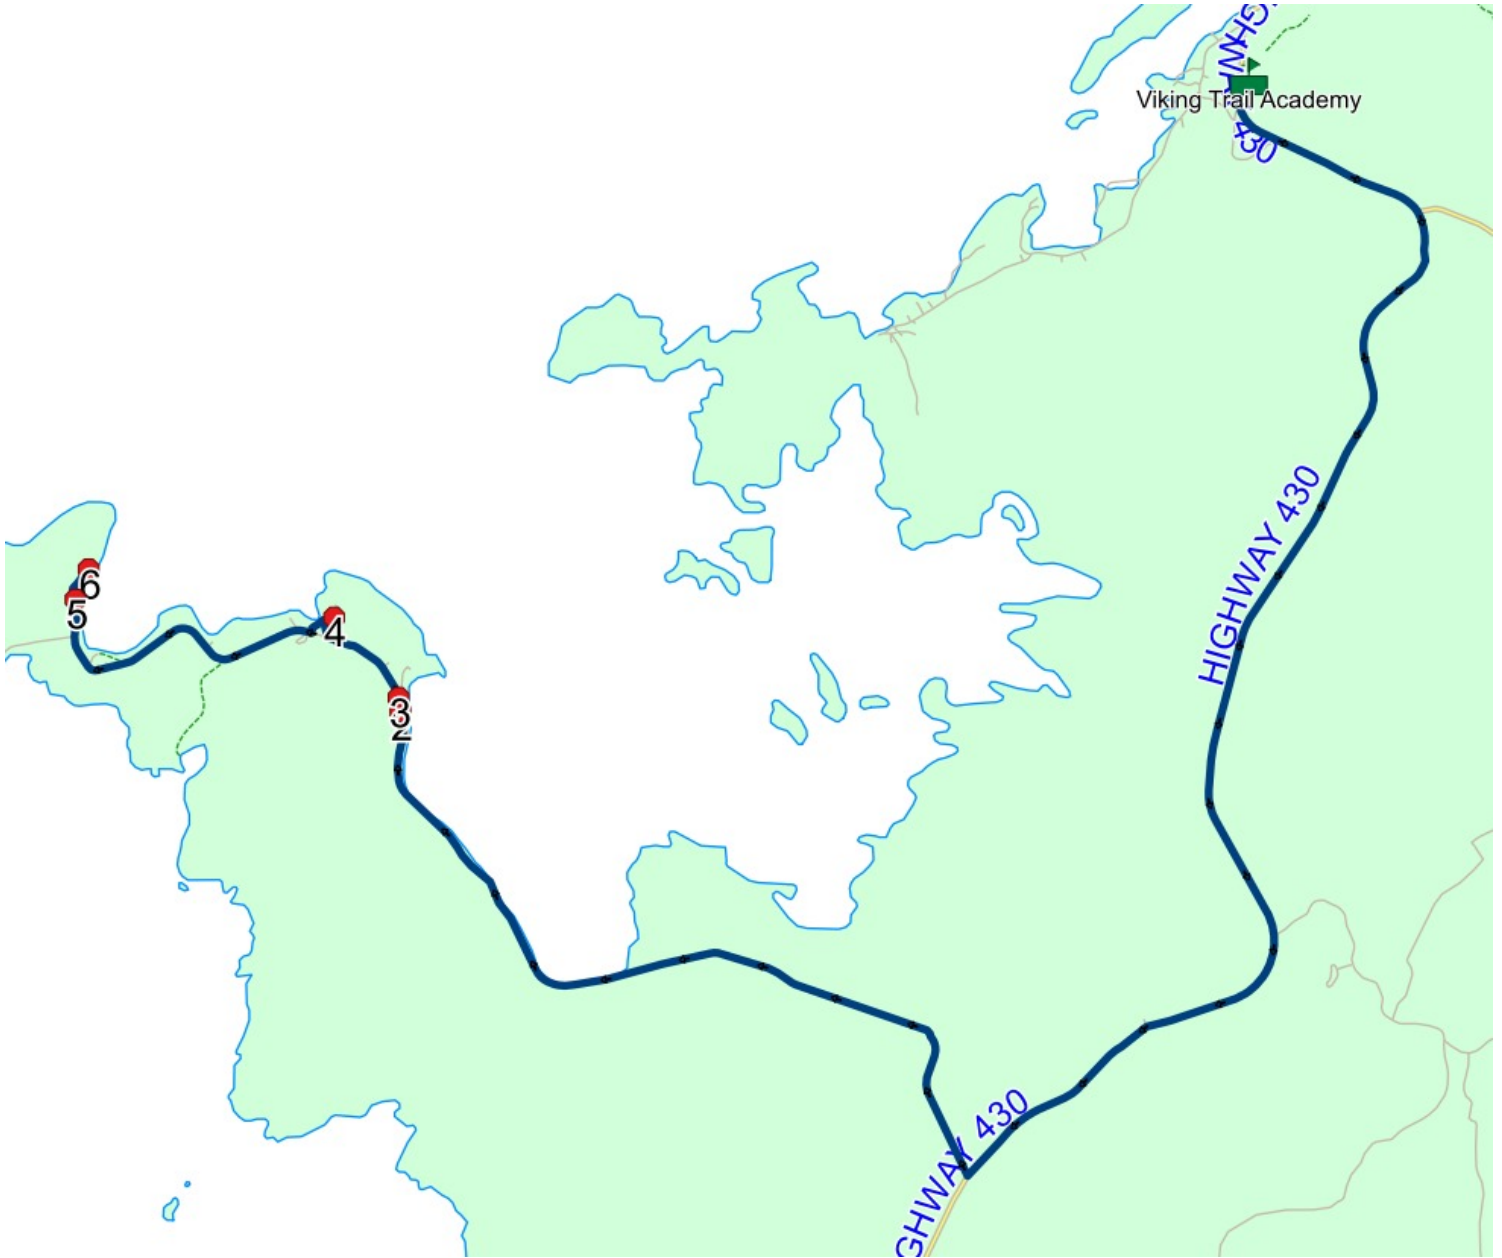

#	Arrival	Departure	Description
1	8:03 AM	8:04 AM	NEW FERROLE HARBOUR
2	8:04 AM	8:05 AM	2 MAIN ST - NEW FERROLE Ret: 2022-06-30
3		8:11 AM	SHOAL COVE WEST
4		8:16 AM	REEFS HARBOUR RD & WHITES RD
5	8:16 AM	8:17 AM	REEFS HARBOUR
6	8:45 AM	8:46 AM	Viking Trail Academy Driveway

Route: 15-234-2 Run: 15-234-2 AM

Route: 15-234-2 Run: 15-234-2 PM

Route: 15-234-2 **Operator:** TMN Busing Ltd
Vehicle: 15-234-2
Description:
Schools: Viking Trail Academy (475)

Run: 15-234-2 PM **Description:**
Stops: 6 **Start Time:** 3:00 PM **End Time:** 3:57 PM (57 min) **Distance:** 32.13 km
Schools: Viking Trail Academy
Eff: 2021-09-01 **Ret:** 2022-06-30

#	Arrival	Departure	Description
1	3:00 PM	3:15 PM	Viking Trail Academy Driveway
2	3:43 PM	3:44 PM	REEFS HARBOUR
3	3:44 PM		REEFS HARBOUR RD & WHITES RD
4	3:47 PM	3:48 PM	SHOAL COVE WEST
5	3:55 PM	3:56 PM	2 MAIN ST - NEW FERROLE Ret: 2022-06-30
6	3:56 PM	3:57 PM	NEW FERROLE HARBOUR

Route: 15-234-2 Run: 15-234-2 PM

Route: 21-115-1 Run: 21-115-1 AM

Route: 21-115-1 Operator: Northern Tire & Automotive
 Vehicle: 21-115-1
 Description:
 Schools: Viking Trail Academy (475)

Run: 21-115-1 AM Description:
 Stops: 8 Start Time: 8:28 AM End Time: 8:46 AM (18 min) Distance: 8.26 km
 Schools: Viking Trail Academy
 Eff: 2021-09-01 Ret: 2022-06-30