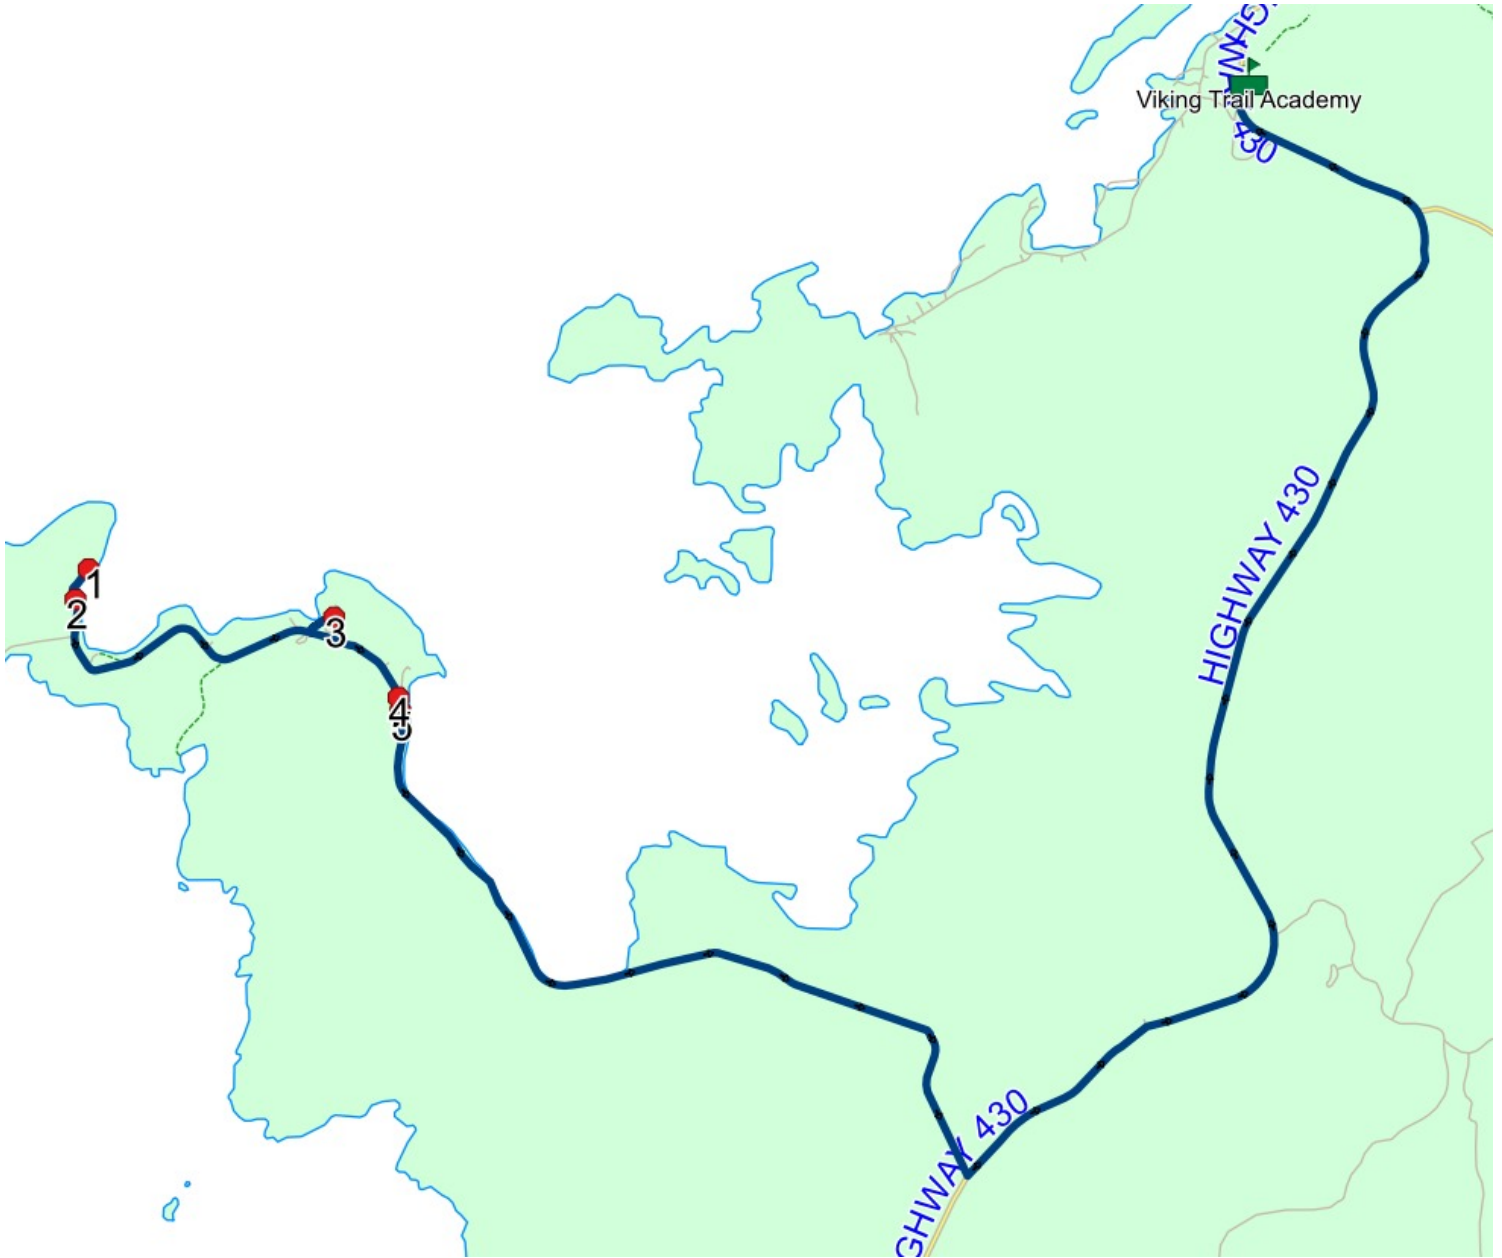

Route: 15-234-2 Run: 15-234-2 AM

Route: 15-234-2 **Operator:** TMN Busing Ltd
Vehicle: 15-234-2
Description:
Schools: Viking Trail Academy (475)

Run: 15-234-2 AM **Description:**
Stops: 6 **Start Time:** 8:03 AM **End Time:** 8:46 AM (43 min) **Distance:** 32.32 km
Schools: Viking Trail Academy
Eff: 2021-09-01 **Ret:** 2022-06-30

#	Arrival	Departure	Description
1	8:03 AM	8:04 AM	NEW FERROLE HARBOUR
2	8:04 AM	8:05 AM	2 MAIN ST - NEW FERROLE Ret: 2022-06-30
3		8:11 AM	SHOAL COVE WEST
4		8:16 AM	REEFS HARBOUR RD & WHITES RD
5	8:16 AM	8:17 AM	REEFS HARBOUR
6	8:45 AM	8:46 AM	Viking Trail Academy Driveway

Route: 15-234-2 Run: 15-234-2 AM