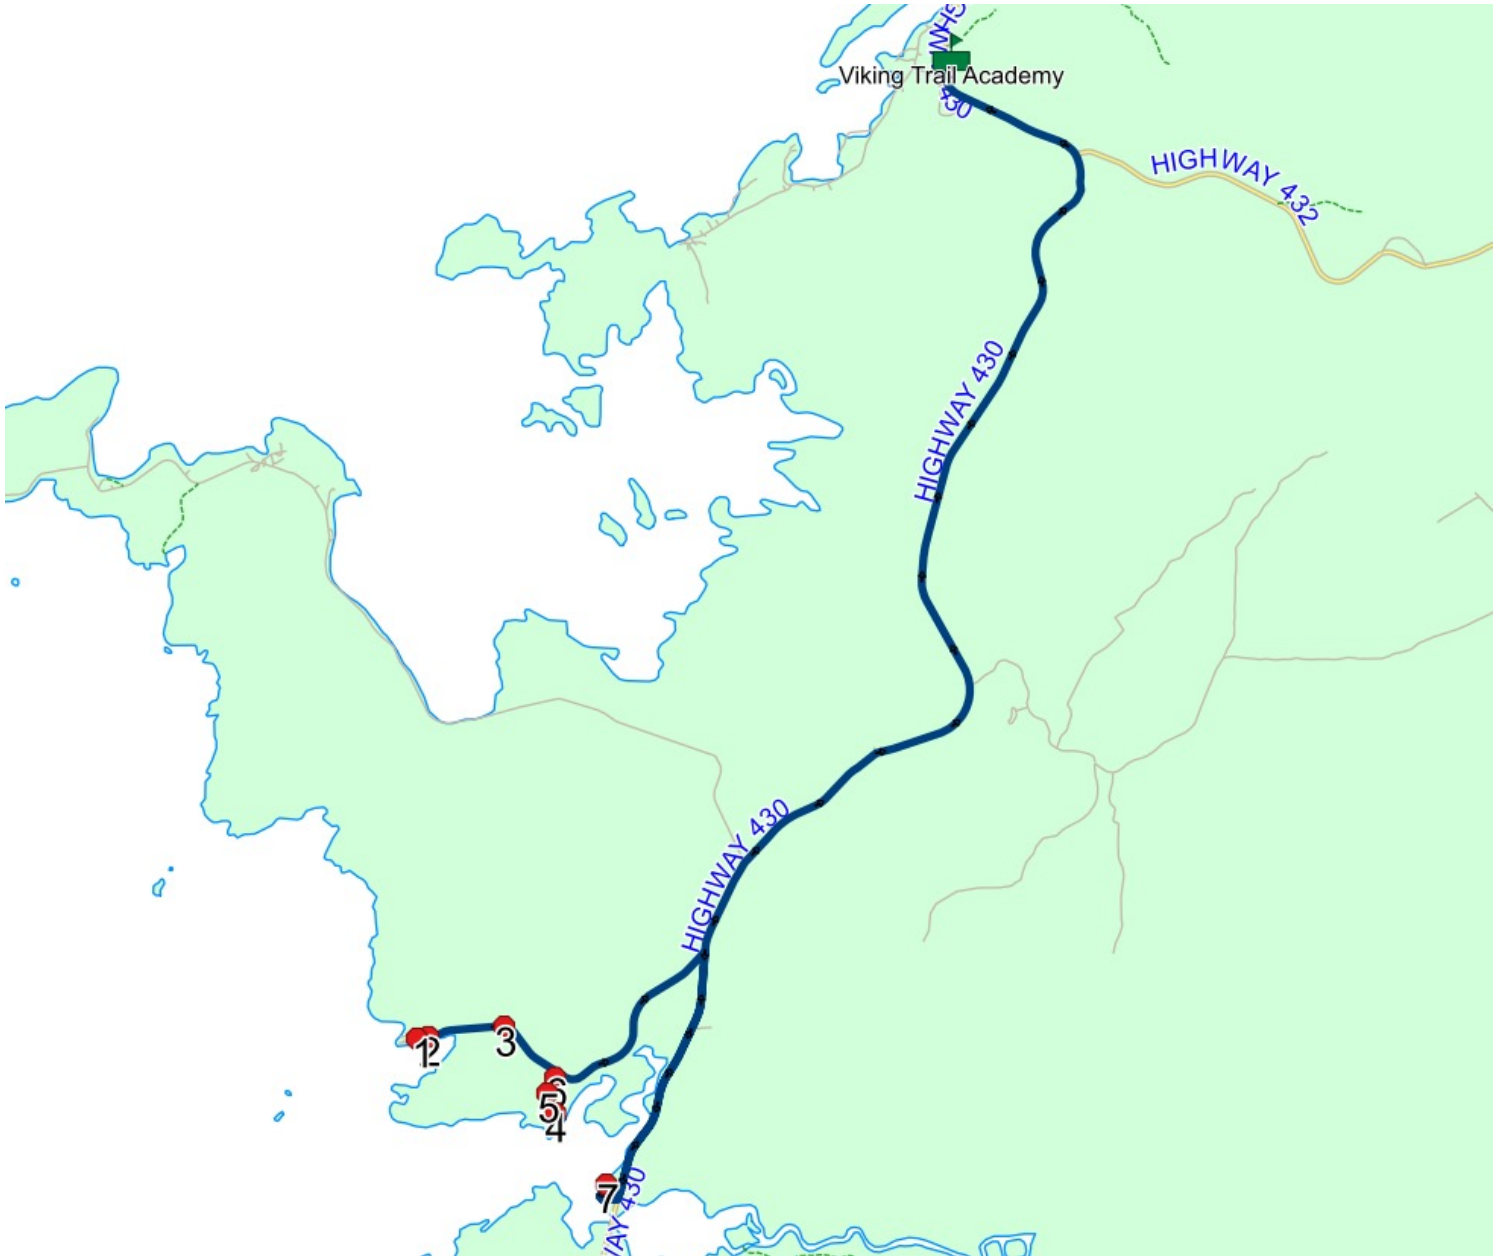

Route: 15-234-1 Run: 15-234-1 AM

Route: 15-234-1 **Operator:** TMN Busing Ltd
Vehicle: 15-234-1
Description:
Schools: Viking Trail Academy (475)

Run: 15-234-1 AM **Description:**
Stops: 8 **Start Time:** 8:02 AM **End Time:** 8:47 AM (45 min) **Distance:** 34.43 km
Schools: Viking Trail Academy
Ret: 2022-06-30

#	Arrival	Departure	Description
1		8:02 AM	MAIN ST & CAINES LANE
2	8:03 AM	8:04 AM	BARTLETTS HARBOUR
3		8:06 AM	11 MAIN ST
4		8:10 AM	EVERGREEN DR & MAIN ST
5		8:11 AM	1 MAIN ST
6	8:12 AM	8:13 AM	CASTORS RIVER NORTH
7	8:25 AM	8:26 AM	CASTORS RIVER SOUTH
8	8:45 AM	8:47 AM	Viking Trail Academy Driveway

Route: 15-234-1 Run: 15-234-1 AM