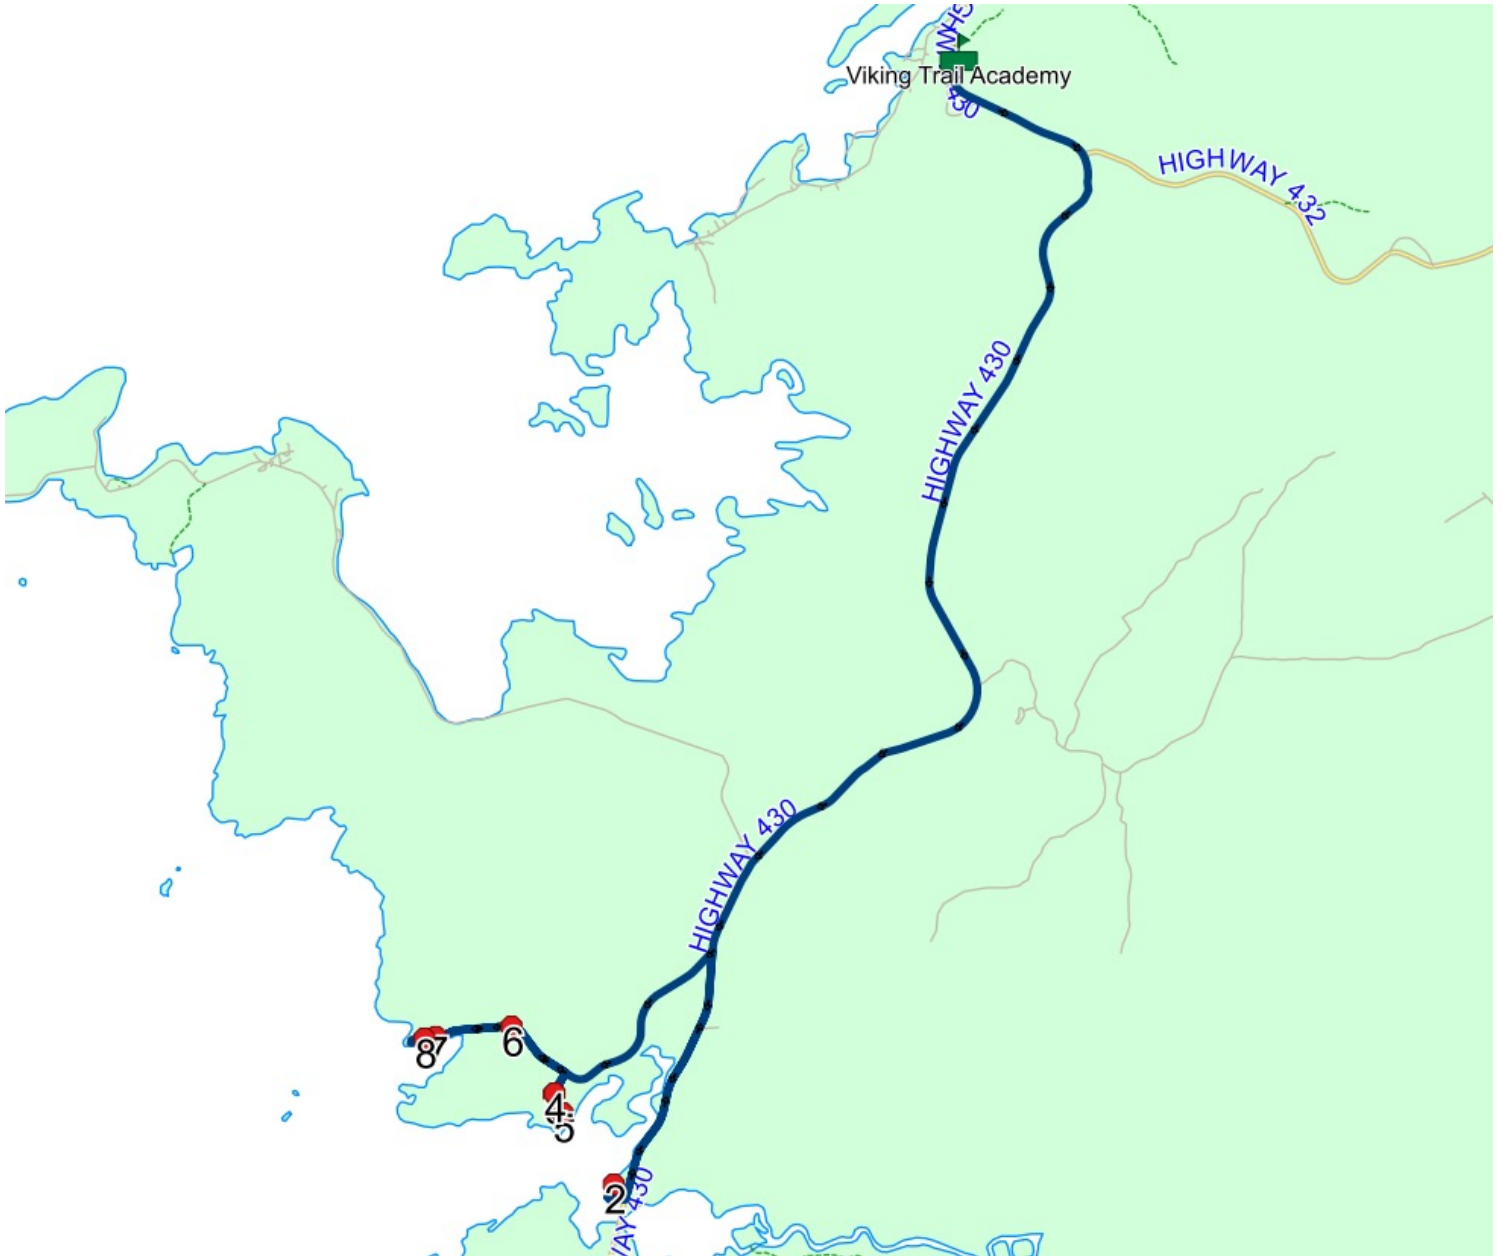

Route: 15-234-1 Run: 15-234-1 PM

Route: 15-234-1 **Operator:** TMN Busing Ltd
Vehicle: 15-234-1
Description:
Schools: Viking Trail Academy (475)

Run: 15-234-1 PM **Description:**
Stops: 8 **Start Time:** 3:00 PM **End Time:** 4:15 PM (75 min) **Distance:** 41.51 km
Schools: Viking Trail Academy
Eff: 2021-09-01 **Ret:** 2022-06-30

#	Arrival	Departure	Description
1	3:00 PM	3:15 PM	Viking Trail Academy Driveway
2	3:34 PM	3:35 PM	CASTORS RIVER SOUTH
3	3:49 PM		CASTORS RIVER NORTH
4	4:05 PM		1 MAIN ST
5	4:06 PM		EVERGREEN DR & MAIN ST
6	4:11 PM		11 MAIN ST
7	4:13 PM	4:14 PM	BARTLETTS HARBOUR
8	4:14 PM	4:15 PM	MAIN ST & CAINES LANE

Route: 15-234-1 Run: 15-234-1 PM