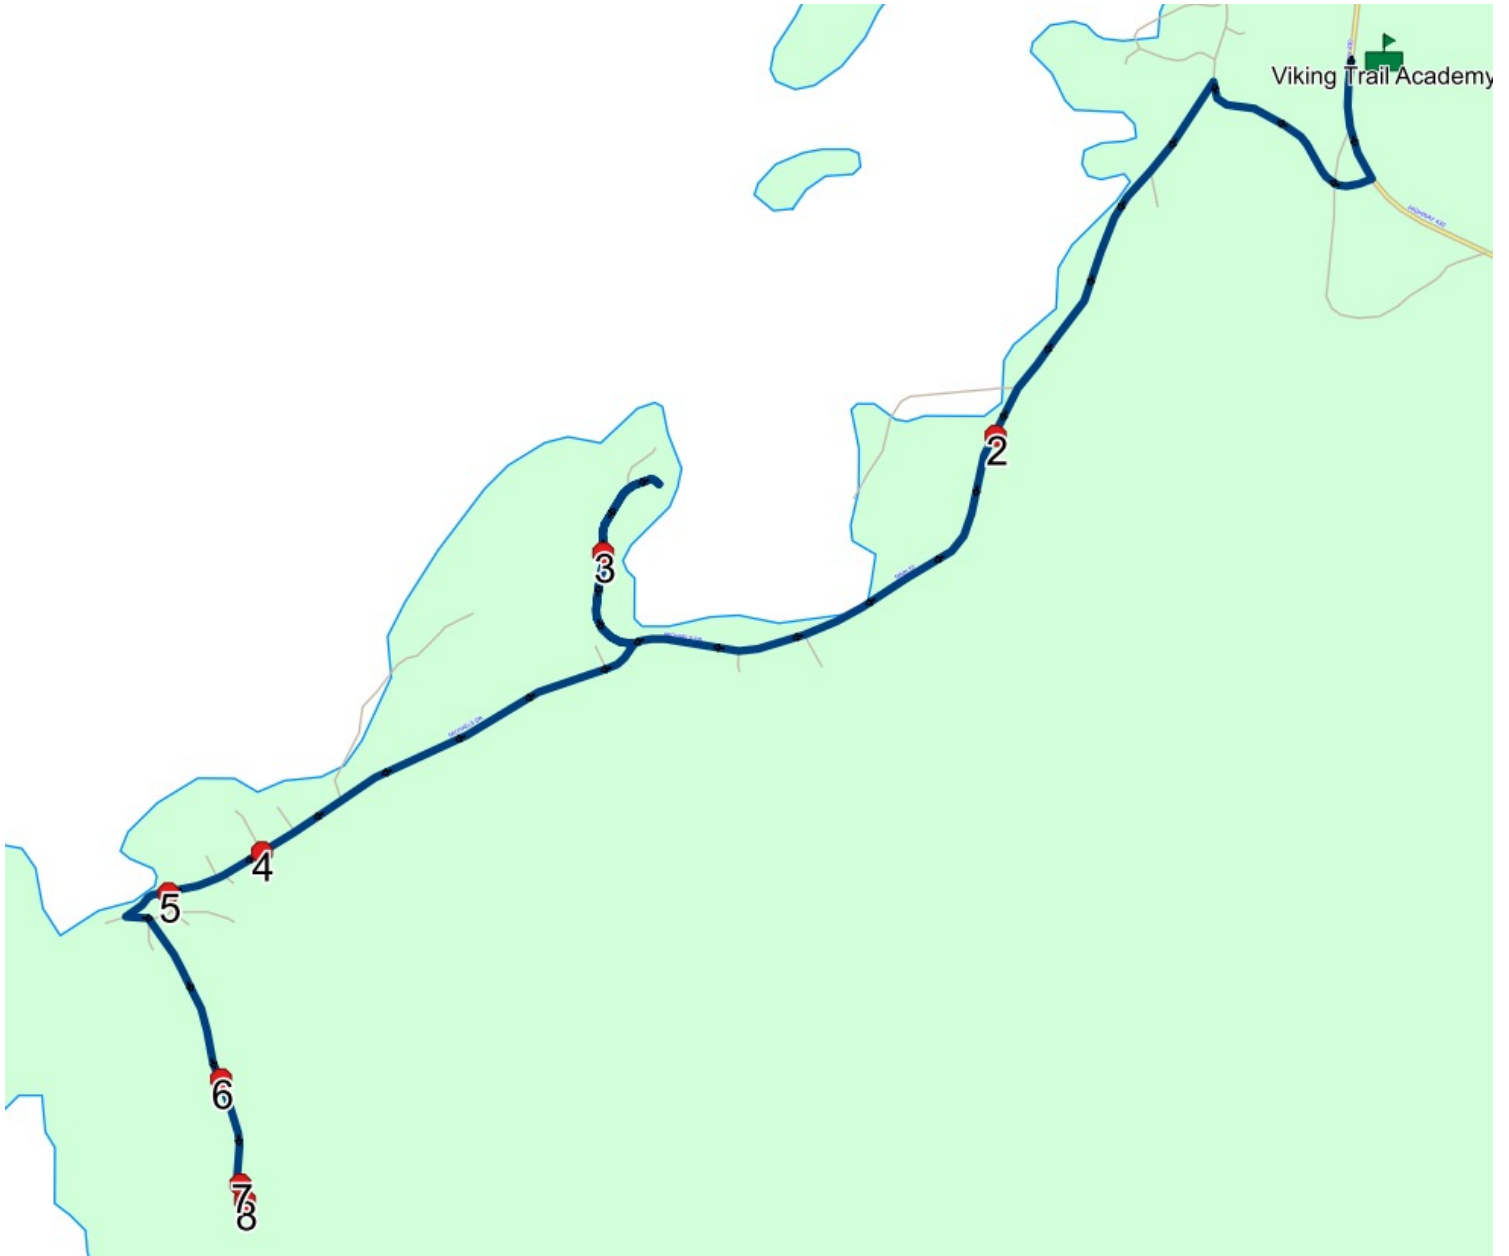

Route: 21-115-1 Run: 21-115-1 PM

Route: 21-115-1 **Operator:** Northern Tire & Automotive
Vehicle: 21-115-1
Description:
Schools: Viking Trail Academy (475)

Run: 21-115-1 PM **Description:**
Stops: 8 **Start Time:** 3:00 PM **End Time:** 3:32 PM (32 min) **Distance:** 8.33 km
Schools: Viking Trail Academy
Eff: 2021-09-01 **Ret:** 2022-06-30

#	Arrival	Departure	Description
1	3:00 PM	3:15 PM	Viking Trail Academy Driveway
2	3:19 PM	3:20 PM	1 MAIN ST - BRIG BAY Ret: 2022-06-30
3	3:23 PM	3:24 PM	BRIG BAY
4	3:26 PM	3:27 PM	MICHAELS DR & MAPLE LANE
5	3:27 PM	3:28 PM	85 MICHAELS DR
6	3:30 PM	3:31 PM	34 BIG DROKE DR
7	3:31 PM		54 BIG DROKE DR Ret: 2022-06-30
8	3:32 PM		BIG DROVE DR TURNAROUND

Route: 21-115-1 Run: 21-115-1 PM