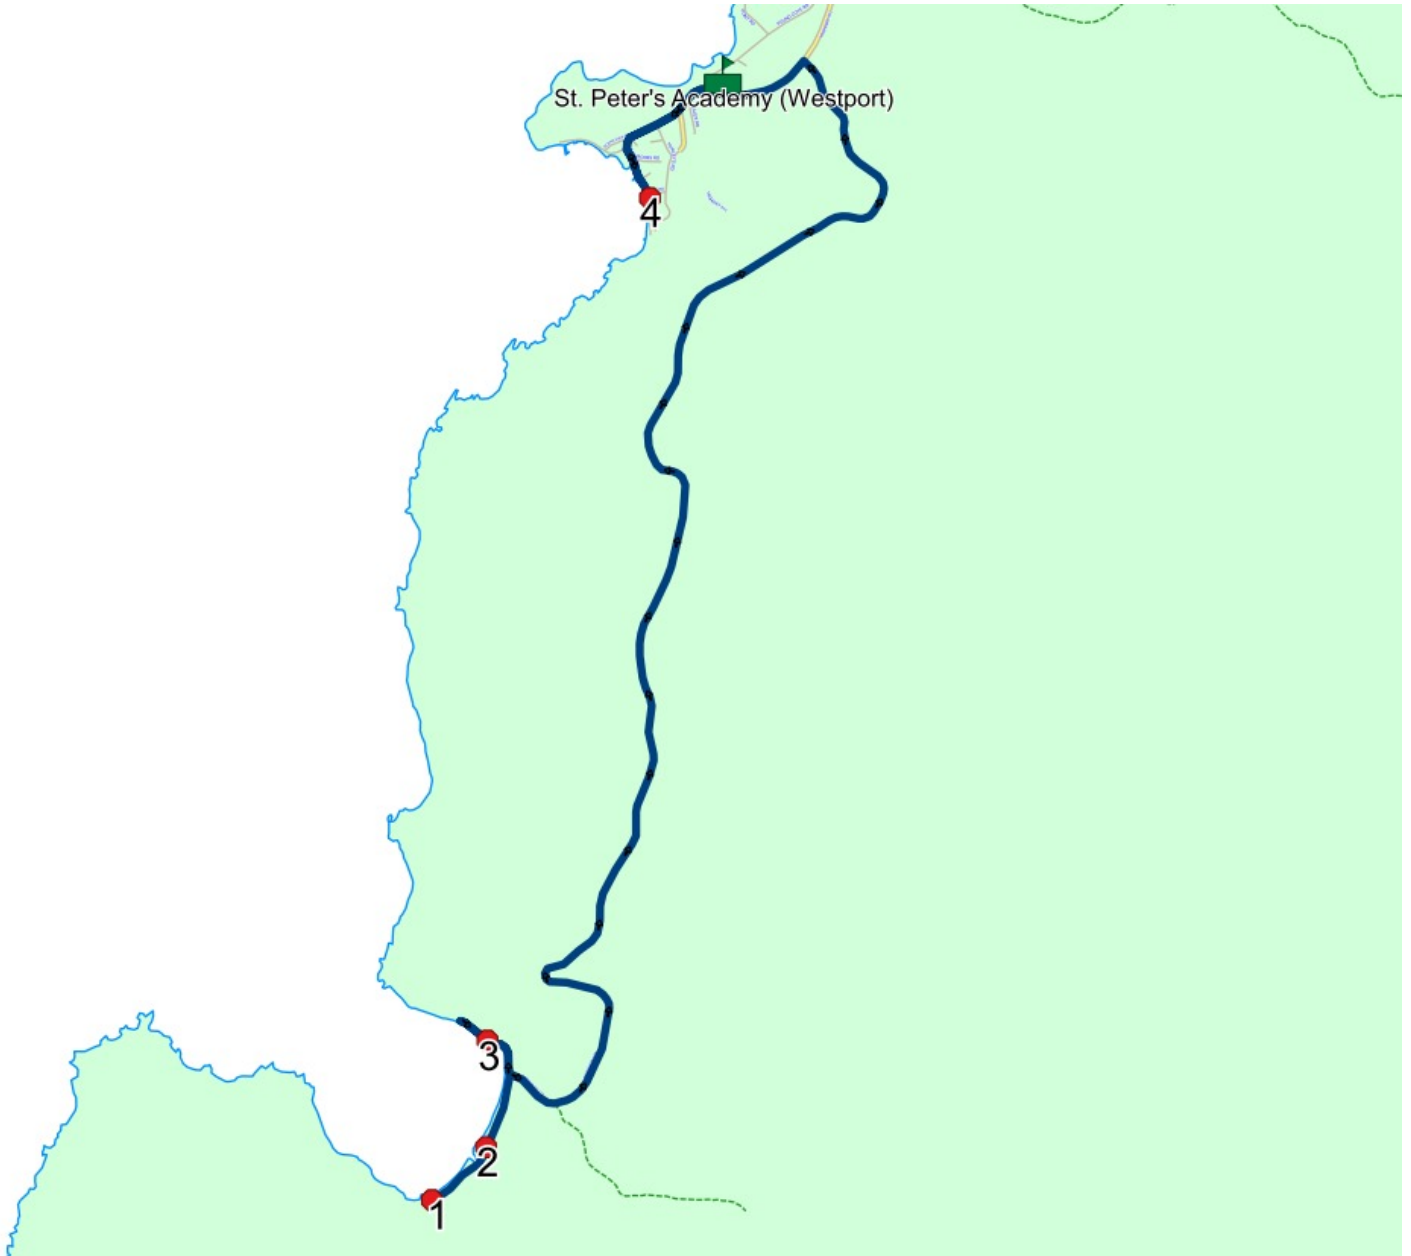

Route: 21-111-1 Run: 21-111-1 AM

Route: 21-111-1 **Operator:** Shears Bus Service
Vehicle: 21-111-1
Description:
Schools: St. Peter's Academy (Westport) (174)

Run: 21-111-1 AM **Description:**
Stops: 5 **Start Time:** 8:04 AM **End Time:** 8:21 AM (17 min) **Distance:** 10.00 km
Schools: St. Peter's Academy (Westport)
Eff: 2021-09-01 **Ret:** 2022-06-30

#	Arrival	Departure	Description
1		8:04 AM	HIGHWAY 411
2		8:04 AM	19 MAIN ST
3	8:06 AM	8:07 AM	PURBECKS COVE
4		8:17 AM	8 MAIN RD Ret: 2023-06-30
5	8:20 AM	8:21 AM	St. Peter's Academy Driveway

Route: 21-111-1 Run: 21-111-1 AM

Route: 21-111-1 Run: 21-111-1 PM

Route: 21-111-1 **Operator:** Shears Bus Service
Vehicle: 21-111-1
Description:
Schools: St. Peter's Academy (Westport) (174)

Run: 21-111-1 PM **Description:**
Stops: 5 **Start Time:** 2:55 PM **End Time:** 3:26 PM (31 min) **Distance:** 10.00 km
Schools: St. Peter's Academy (Westport)
Eff: 2021-09-01 **Ret:** 2022-06-30

#	Arrival	Departure	Description
1	2:55 PM	3:10 PM	St. Peter's Academy Driveway
2	3:13 PM		8 MAIN RD Ret: 2023-06-30
3	3:23 PM		PURBECKS COVE
4	3:25 PM	3:26 PM	19 MAIN ST
5	3:26 PM		HIGHWAY 411

Route: 21-111-1 Run: 21-111-1 PM