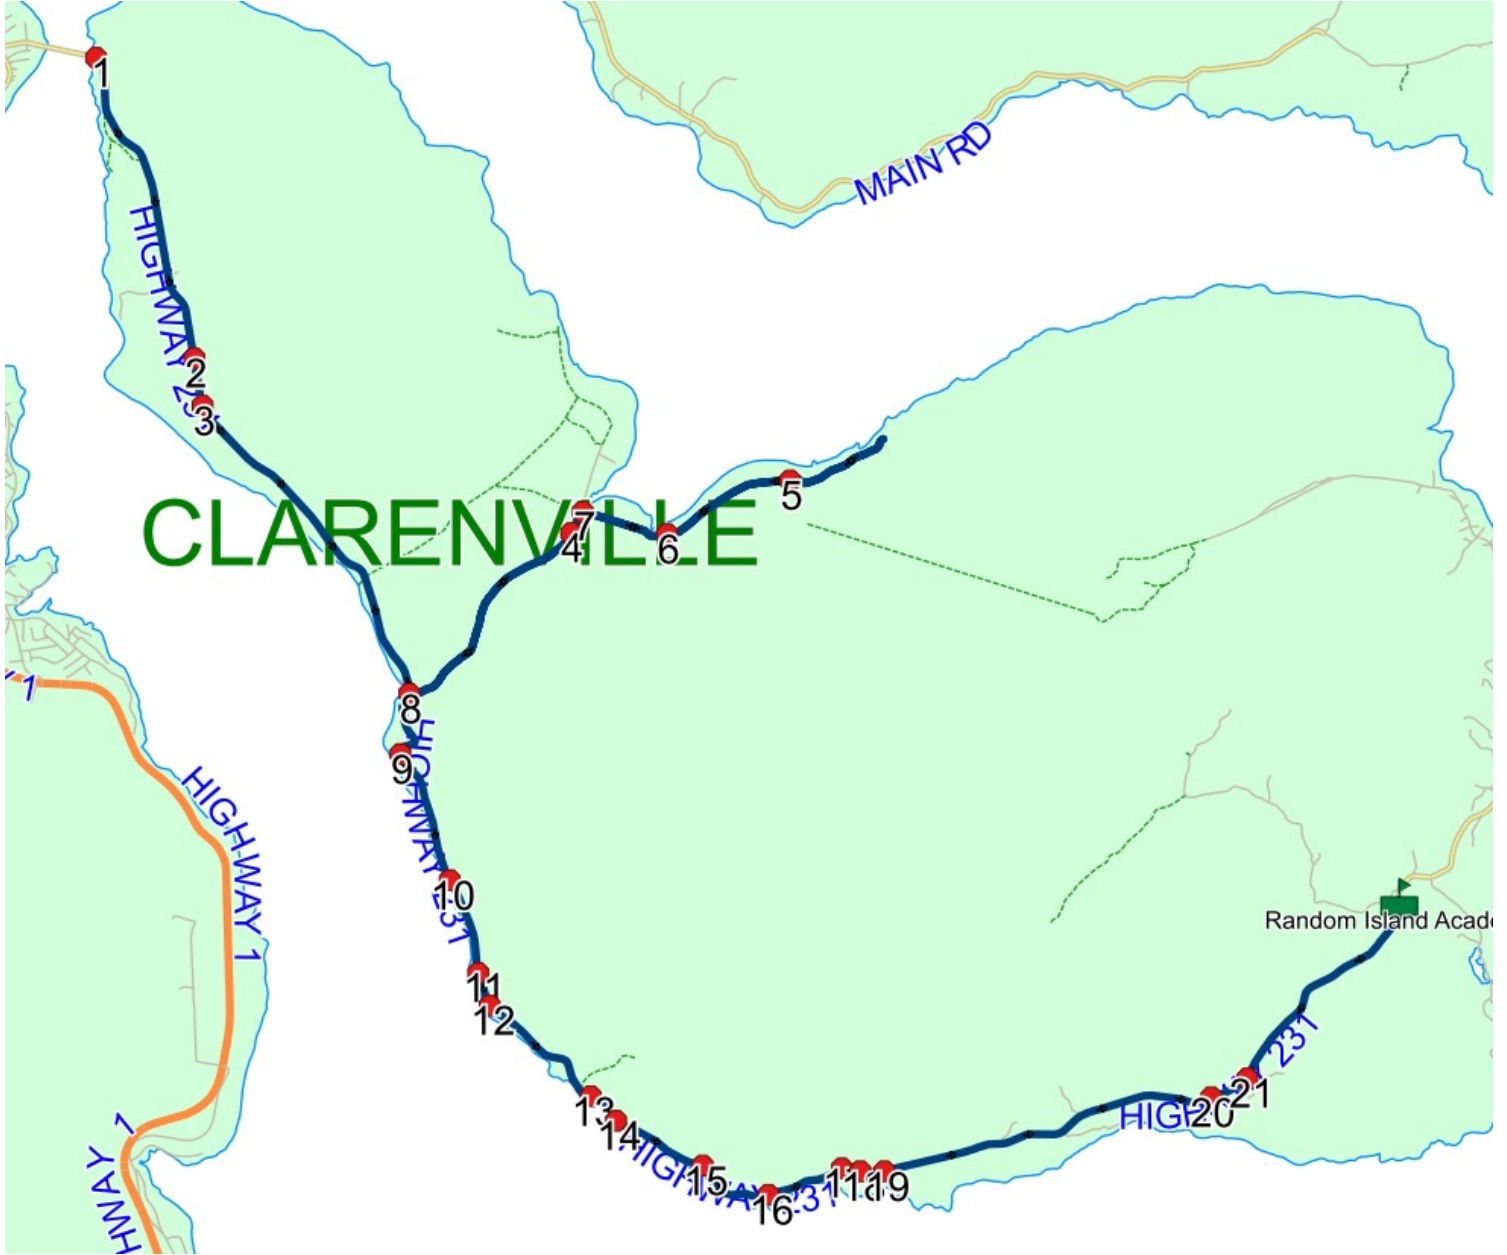

Route: 15-059-1 Run: 15-059-1 AM

Route: 15-059-1 **Operator:** Island Holdings Ltd.

Vehicle: 15-059-1

Description:

Schools: Random Island Academy (242)

Run: 15-059-1 AM

Stops: 22

Start Time: 7:36 AM

Description:

End Time: 8:37 AM (61 min)

Distance: 37.01 km

Schools: Random Island Academy

#	Arrival	Departure	Description
1		7:36 AM	THE BAR
2		7:40 AM	1 MAIN RD
3		7:40 AM	11 MAIN RD
4	7:50 AM	7:51 AM	2 SNOOKS HARBOUR RD
5		8:01 AM	ASPEY BROOK
6	8:04 AM	8:05 AM	315 SNOOKS HARBOUR RD
7		8:07 AM	SNOOKS HARBOUR RD & WHALENS RD
8		8:14 AM	ELLIOTT'S COVE
9	8:15 AM	8:16 AM	701 HIGHWAY 231
10	8:17 AM	8:18 AM	1063 HIGHWAY 231
11		8:19 AM	1150 HIGHWAY 231
12	8:19 AM	8:20 AM	WEYBRIDGE
13	8:21 AM	8:22 AM	1305 HIGHWAY 231
14	8:22 AM	8:23 AM	1337 HIGHWAY 231
15		8:24 AM	1423 HIGHWAY 231
16		8:25 AM	14 HIGHWAY 231
17		8:26 AM	LADY COVE
18		8:27 AM	HIGHWAY 231 & MARCH LANE
19		8:27 AM	1712 HIGHWAY 231
20	8:31 AM	8:32 AM	23 HIGHWAY 231
21		8:32 AM	ROBINSON BIGHT
22	8:35 AM	8:37 AM	Random Island Academy Driveway

Route: 15-059-1 Run: 15-059-1 AM