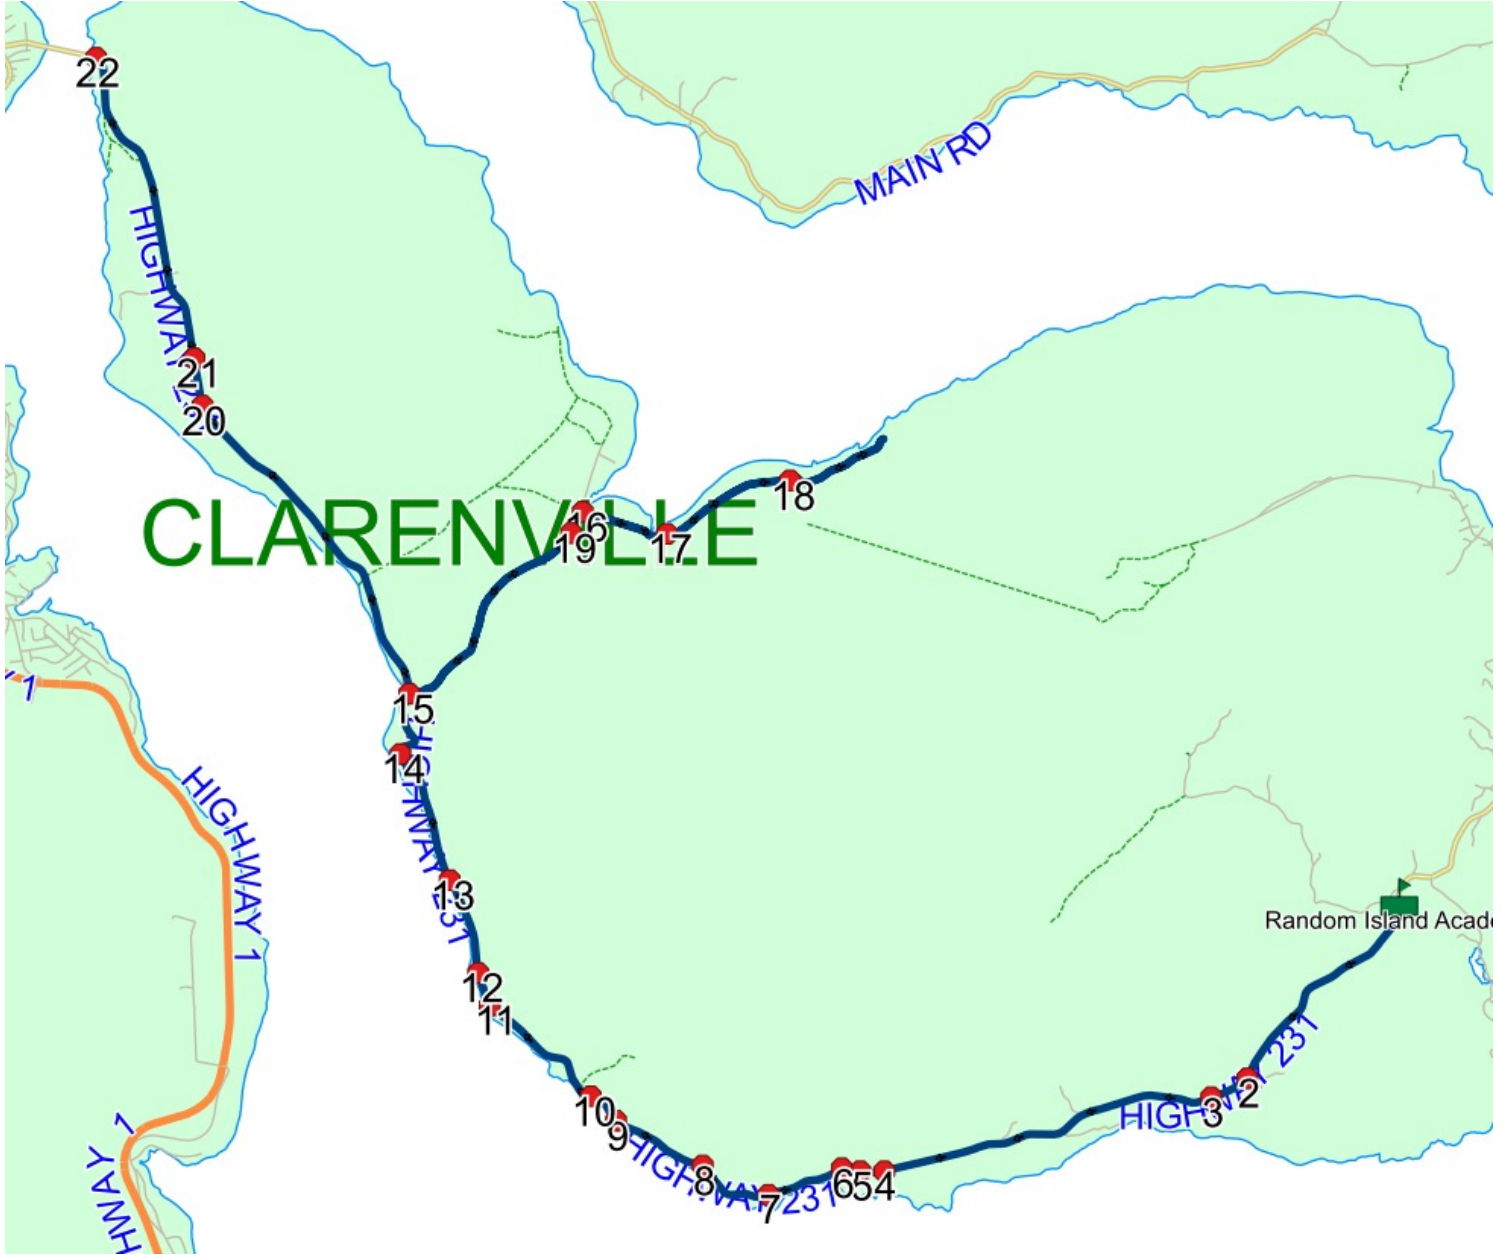

Description:

End Time: 3:56 PM (76 min)

Distance: 37.01 km

Schools: Random Island Academy

#	Arrival	Departure	Description
1	2:40 PM	2:55 PM	Random Island Academy Driveway
2	2:58 PM		ROBINSON BIGHT
3	2:59 PM		23 HIGHWAY 231
4	3:03 PM	3:04 PM	1712 HIGHWAY 231
5	3:04 PM		HIGHWAY 231 & MARCH LANE
6	3:04 PM	3:05 PM	LADY COVE
7	3:06 PM		14 HIGHWAY 231
8	3:06 PM	3:07 PM	1423 HIGHWAY 231
9	3:08 PM	3:09 PM	1337 HIGHWAY 231
10	3:09 PM	3:10 PM	1305 HIGHWAY 231
11	3:11 PM	3:12 PM	WEYBRIDGE
12	3:12 PM	3:13 PM	1150 HIGHWAY 231
13	3:14 PM		1063 HIGHWAY 231
14	3:16 PM		701 HIGHWAY 231
15	3:17 PM	3:18 PM	ELLIOTT'S COVE
16	3:24 PM		SNOOKS HARBOUR RD & WHALENS RD
17	3:27 PM		315 SNOOKS HARBOUR RD
18	3:30 PM		ASPEY BROOK
19	3:41 PM	3:42 PM	2 SNOOKS HARBOUR RD
20	3:51 PM	3:52 PM	11 MAIN RD
21	3:52 PM		1 MAIN RD
22	3:56 PM		THE BAR

Route: 15-059-1 Run: 15-059-1 PM\_s1

**Description:**

**End Time:** 8:36 AM (26 min)

**Distance:** 11.96 km

**Schools:** Random Island Academy

#	Arrival	Departure	Description
1		8:10 AM	PETLEY TURNAROUND
2		8:11 AM	SHELTER NEAR MAILBOXES
3		8:12 AM	BEACH RD & HIGHWAY 231
4		8:13 AM	SHELTER NEAR STORE
5		8:13 AM	65 HIGHWAY 231
6		8:14 AM	HIGHWAY 231 & ELI IVANY RD
7	8:15 AM	8:16 AM	PETLEY
8		8:23 AM	3 MAIN RD
9	8:23 AM	8:24 AM	BRITANNIA
10		8:26 AM	MAIN RD & IVANYS HILL
11	8:35 AM	8:36 AM	Random Island Academy Driveway

**Description:**

**End Time:** 3:21 PM (41 min)

**Distance:** 11.96 km

**Schools:** Random Island Academy

#	Arrival	Departure	Description
1	2:40 PM	2:55 PM	Random Island Academy Driveway
2	3:03 PM	3:04 PM	MAIN RD & IVANYS HILL
3	3:07 PM		BRITANNIA
4	3:08 PM		3 MAIN RD
5	3:15 PM		PETLEY
6	3:16 PM	3:17 PM	HIGHWAY 231 & ELI IVANY RD
7	3:17 PM	3:18 PM	65 HIGHWAY 231
8	3:18 PM		SHELTER NEAR STORE
9	3:19 PM		BEACH RD & HIGHWAY 231
10	3:20 PM		SHELTER NEAR MAILBOXES
11	3:21 PM		PETLEY TURNAROUND