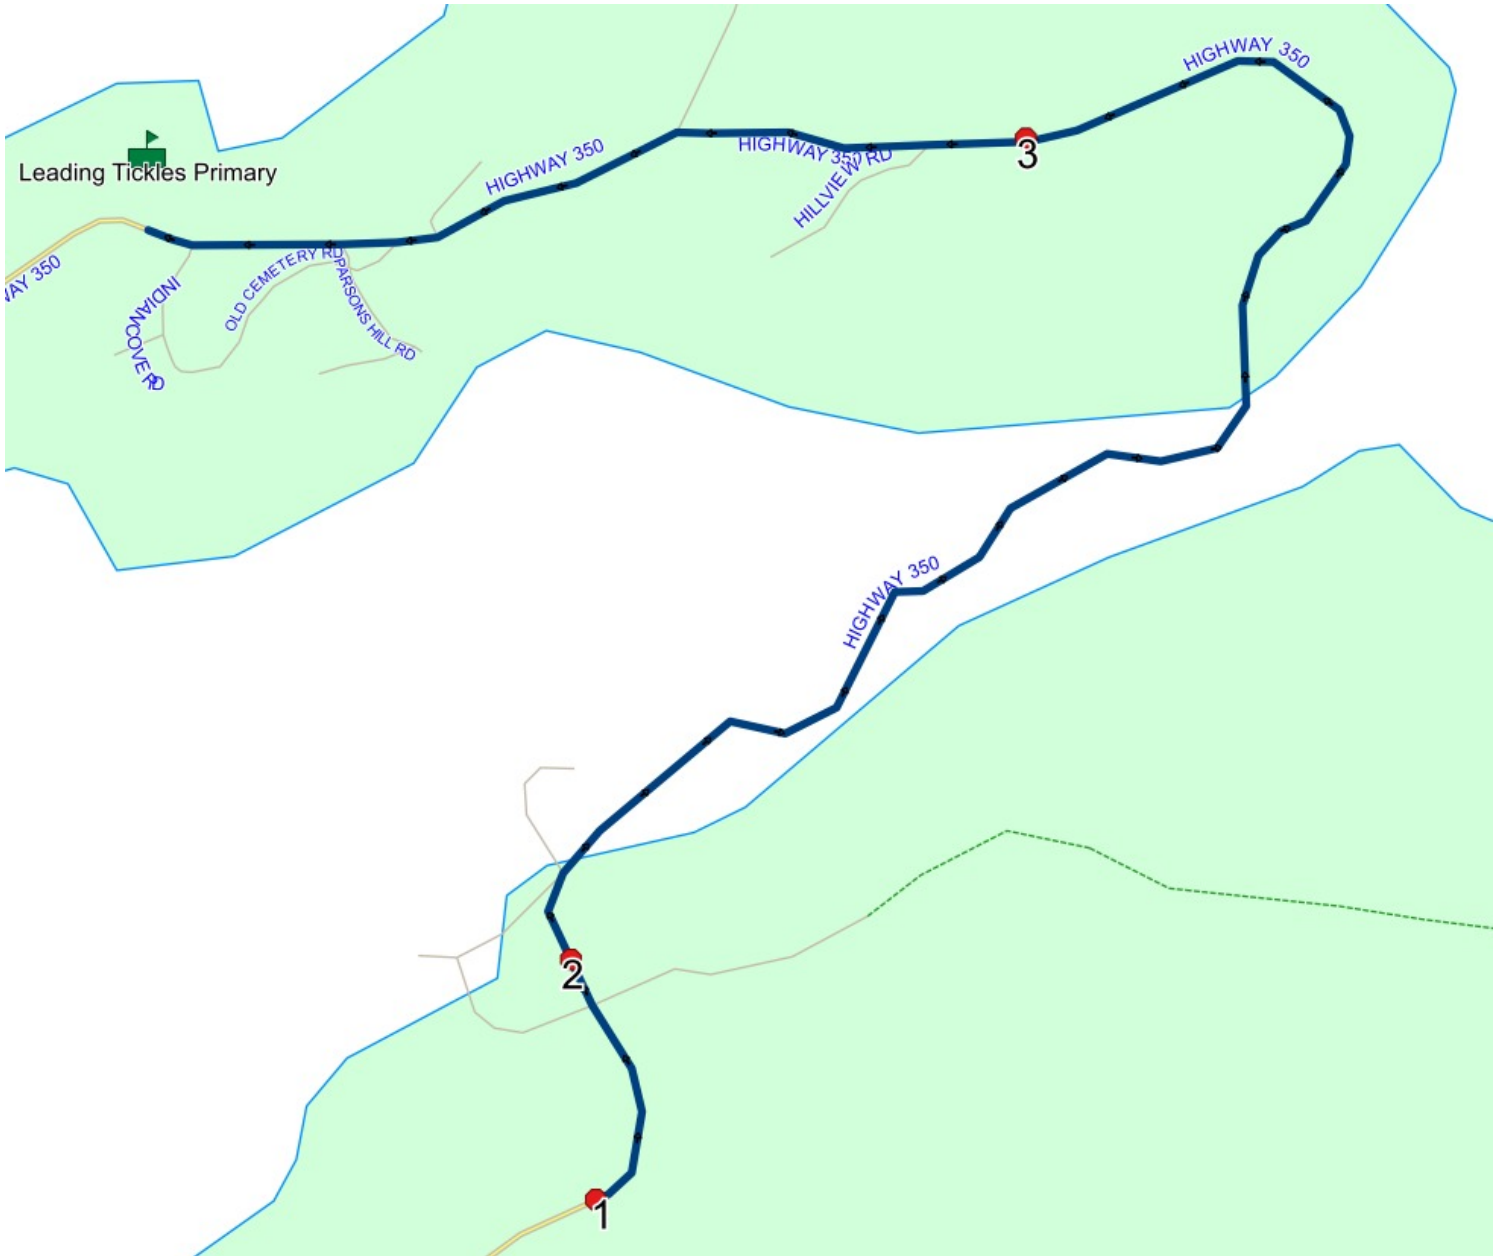

Stops: 4

Start Time: 8:41 AM

End Time: 8:46 AM (4 min)

Distance: 3.04 km

#	Arrival	Departure	Description
1		8:41 AM	LEADING TICKLES SOUTH TURNAROUND
2		8:42 AM	PENTECOSTAL CHURCH
3		8:44 AM	OLD STORE MAIN ST (COURTESY STOP)
4	8:45 AM	8:46 AM	Leading Tickles Primary

Route: LP 32 Run: LTP 32 AM

Route: LP 32 Run: LTP 32 PM

Route: LP 32 Operator: NLESD (Central)

Vehicle: 170-09

Description:

Schools: Leading Tickles Primary (155)

Run: LTP 32 PM

Description:

Schools: Leading Tickles Primary

Stops: 4

Start Time: 2:35 PM

End Time: 2:54 PM (19 min)

Distance: 3.04 km

#	Arrival	Departure	Description
1	2:35 PM	2:50 PM	Leading Tickles Primary
2	2:51 PM		OLD STORE MAIN ST (COURTESY STOP)
3	2:53 PM		PENTECOSTAL CHURCH
4	2:53 PM	2:54 PM	LEADING TICKLES SOUTH TURNAROUND

Route: LP 32 Run: LTP 32 PM