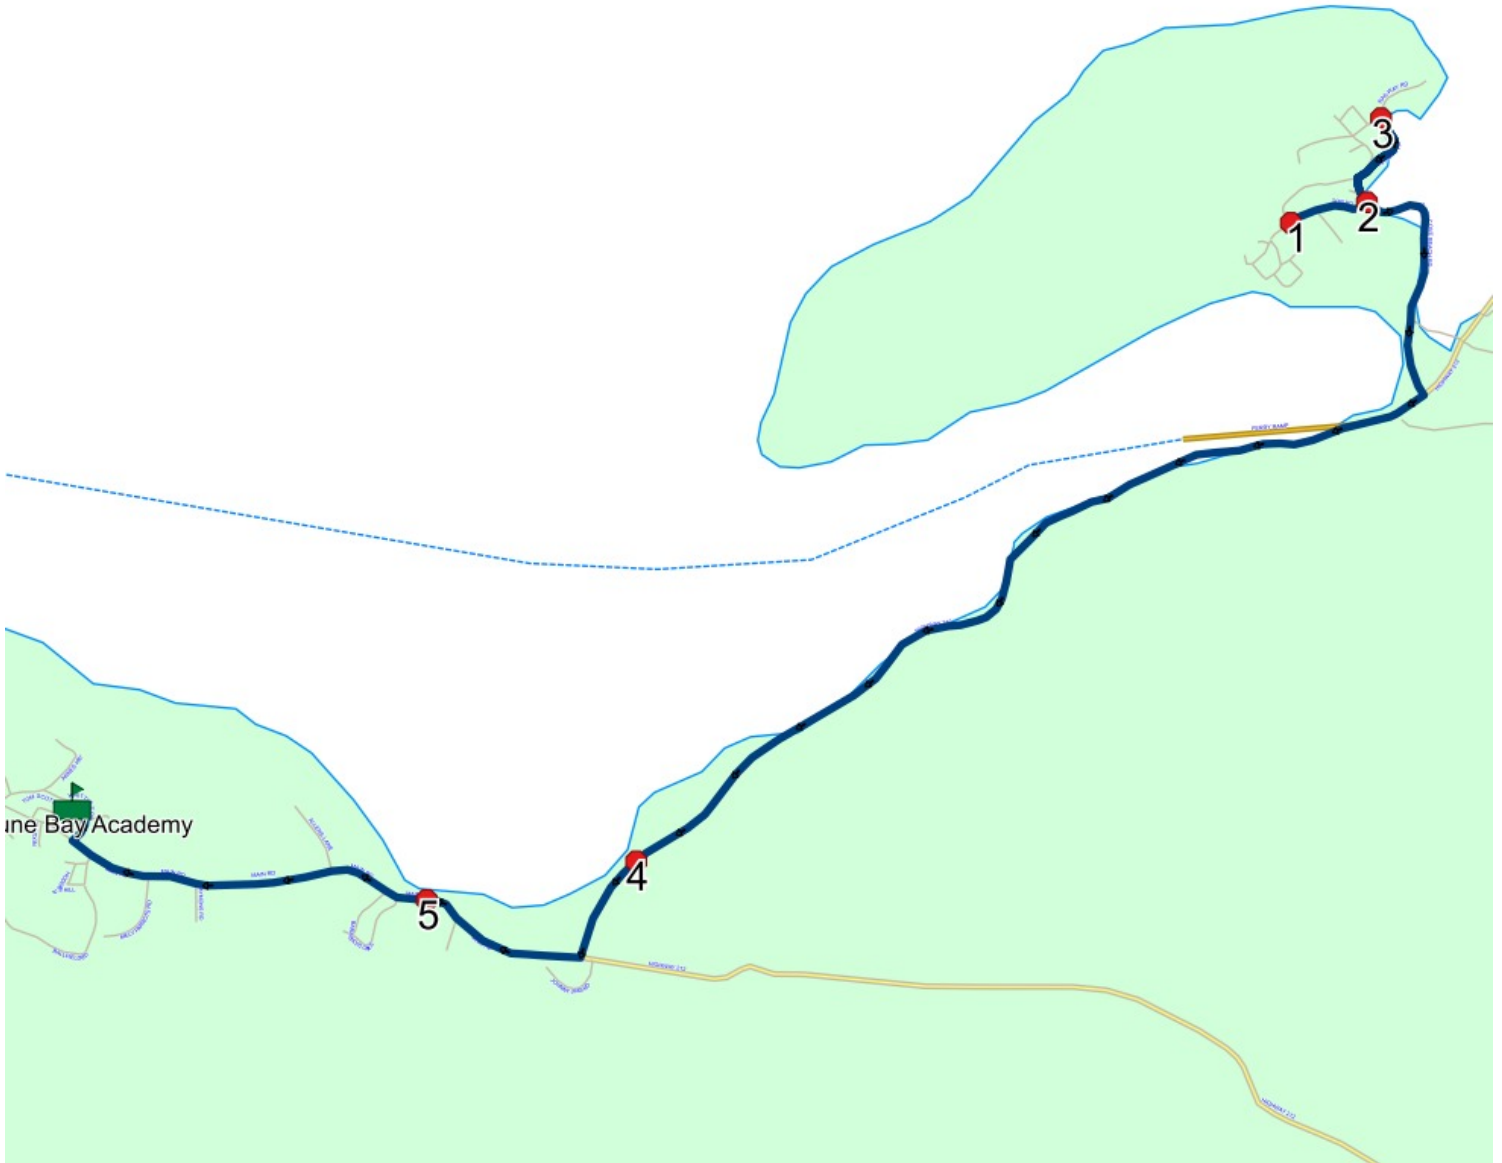

Route: BP 04 Run: FBA 04 AM

Route: BP 04 **Operator:** NLESD (Central)
Vehicle: 018-17
Description:
Schools: Fortune Bay Academy (226)

Run: FBA 04 AM **Description:**
Stops: 6 **Start Time:** 8:14 AM **End Time:** 8:31 AM (17 min) **Distance:** 7.74 km
Schools: Fortune Bay Academy

#	Arrival	Departure	Description
1		8:14 AM	MAIN ST & TOP RD
2	8:15 AM	8:16 AM	WOOL WAGON
3	8:17 AM	8:18 AM	MAILBOXES
4		8:24 AM	BARRY HODDERS PIT - JACQUES FONTAINE
5	8:26 AM	8:27 AM	ST PAULS CHURCH
6	8:30 AM	8:31 AM	Fortune Bay Academy Driveway

Route: BP 04 Run: FBA 04 AM