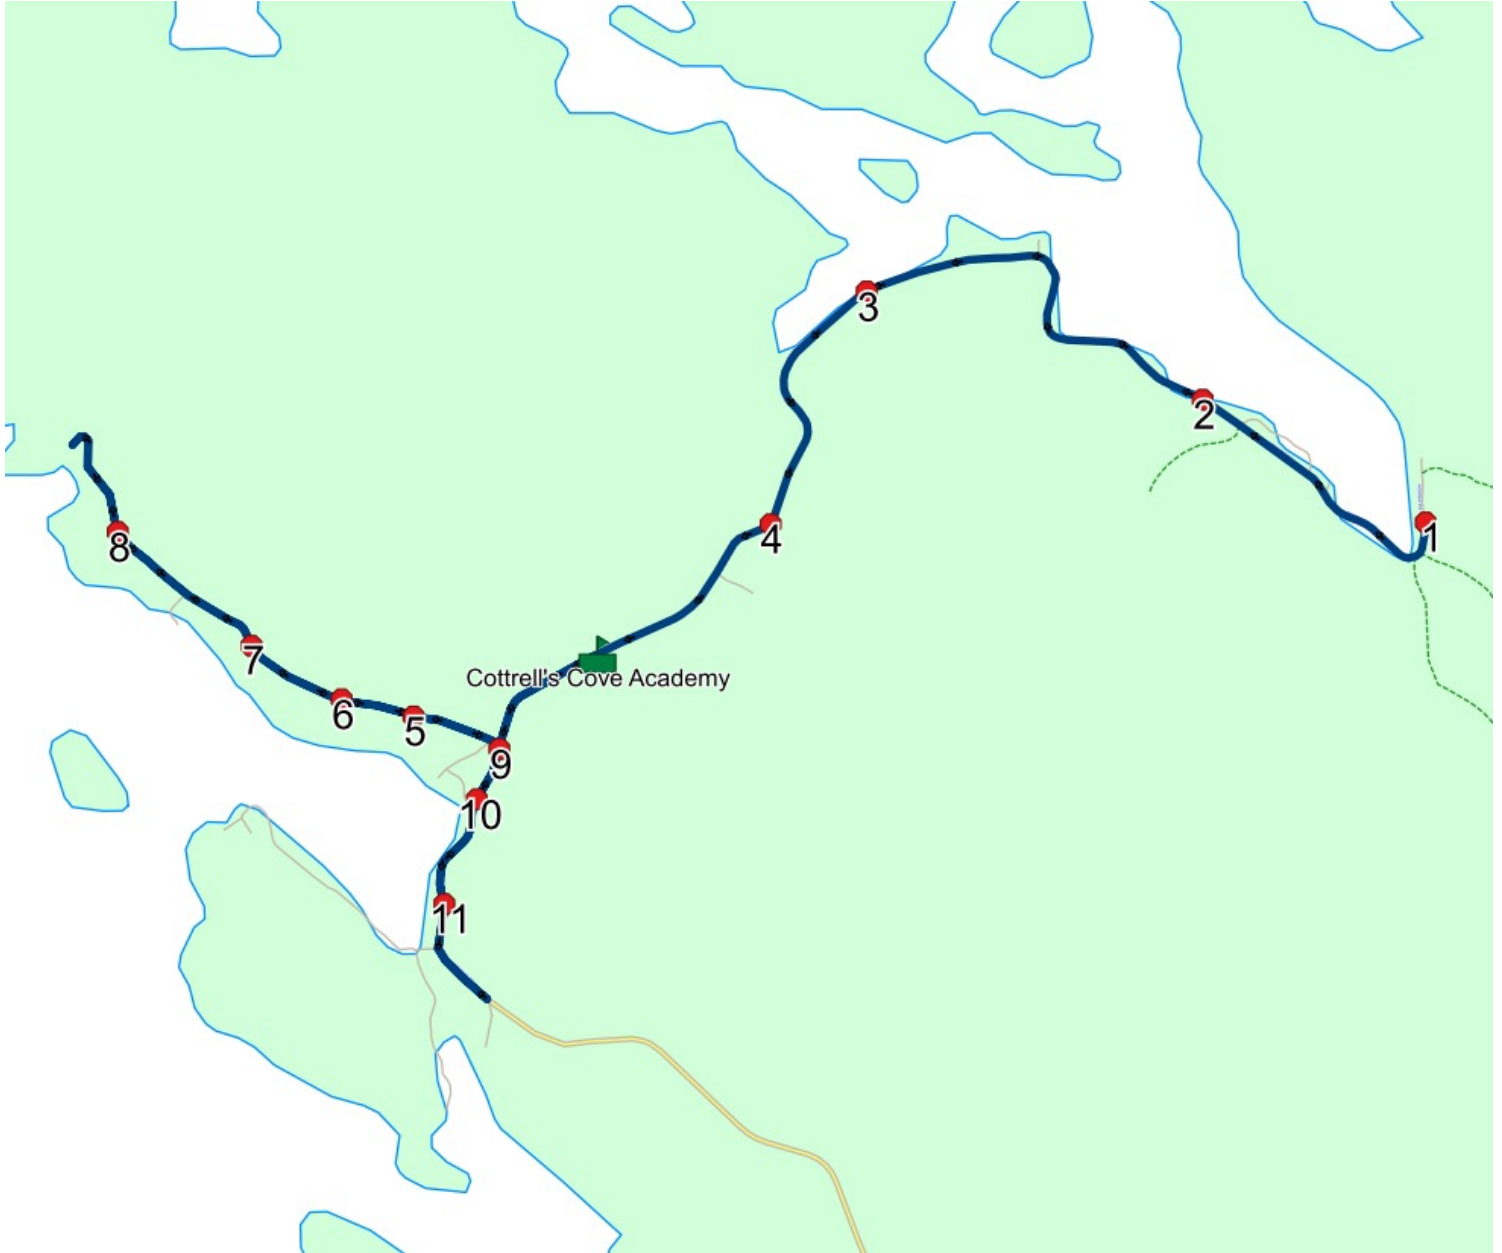

Route: LP 29 Run: CCA 29 AM

Route: LP 29 **Operator:** NLESD (Western)
Vehicle: 207-12
Description:
Schools: Cottrell's Cove Academy (405)

Run: CCA 29 AM **Description:**
Stops: 12 **Start Time:** 8:08 AM **End Time:** 8:36 AM (28 min) **Distance:** 16.65 km
Schools: Cottrell's Cove Academy

Route: LP 29 Run: CCA 29 AM

Route: LP 29 Run: CCA 29 PM

Route: LP 29 **Operator:** NLESD (Western)
Vehicle: 207-12
Description:
Schools: Cottrell's Cove Academy (405)

Run: CCA 29 PM **Description:**
Stops: 12 **Start Time:** 2:55 PM **End Time:** 3:38 PM (43 min) **Distance:** 16.65 km
Schools: Cottrell's Cove Academy

#	Arrival	Departure	Description
1	2:55 PM	3:10 PM	Cottrell's Cove Academy
2	3:12 PM		15 MOORES COVE RD Ret: 2023-06-30
3	3:13 PM		Pentecostal Church M. Cove
4	3:14 PM		Secound Stop Moores Cove
5	3:16 PM		First Stop Moores Cove
6	3:24 PM		SEVENTH DAY ADVENTIST CHURCH (COTRELLS COVE)
7	3:24 PM		Fift Stop Main St.Cottrel's cove
8	3:25 PM	3:26 PM	PENTECOSTAL CHURCH (Salvation Army)
9	3:30 PM		Fourth Stop Main St.
10	3:32 PM		Third Stop Main St.
11	3:34 PM	3:35 PM	Secound Stop Main St.
12	3:38 PM		Turn Around Fortune Harbour

Route: LP 29 Run: CCA 29 PM