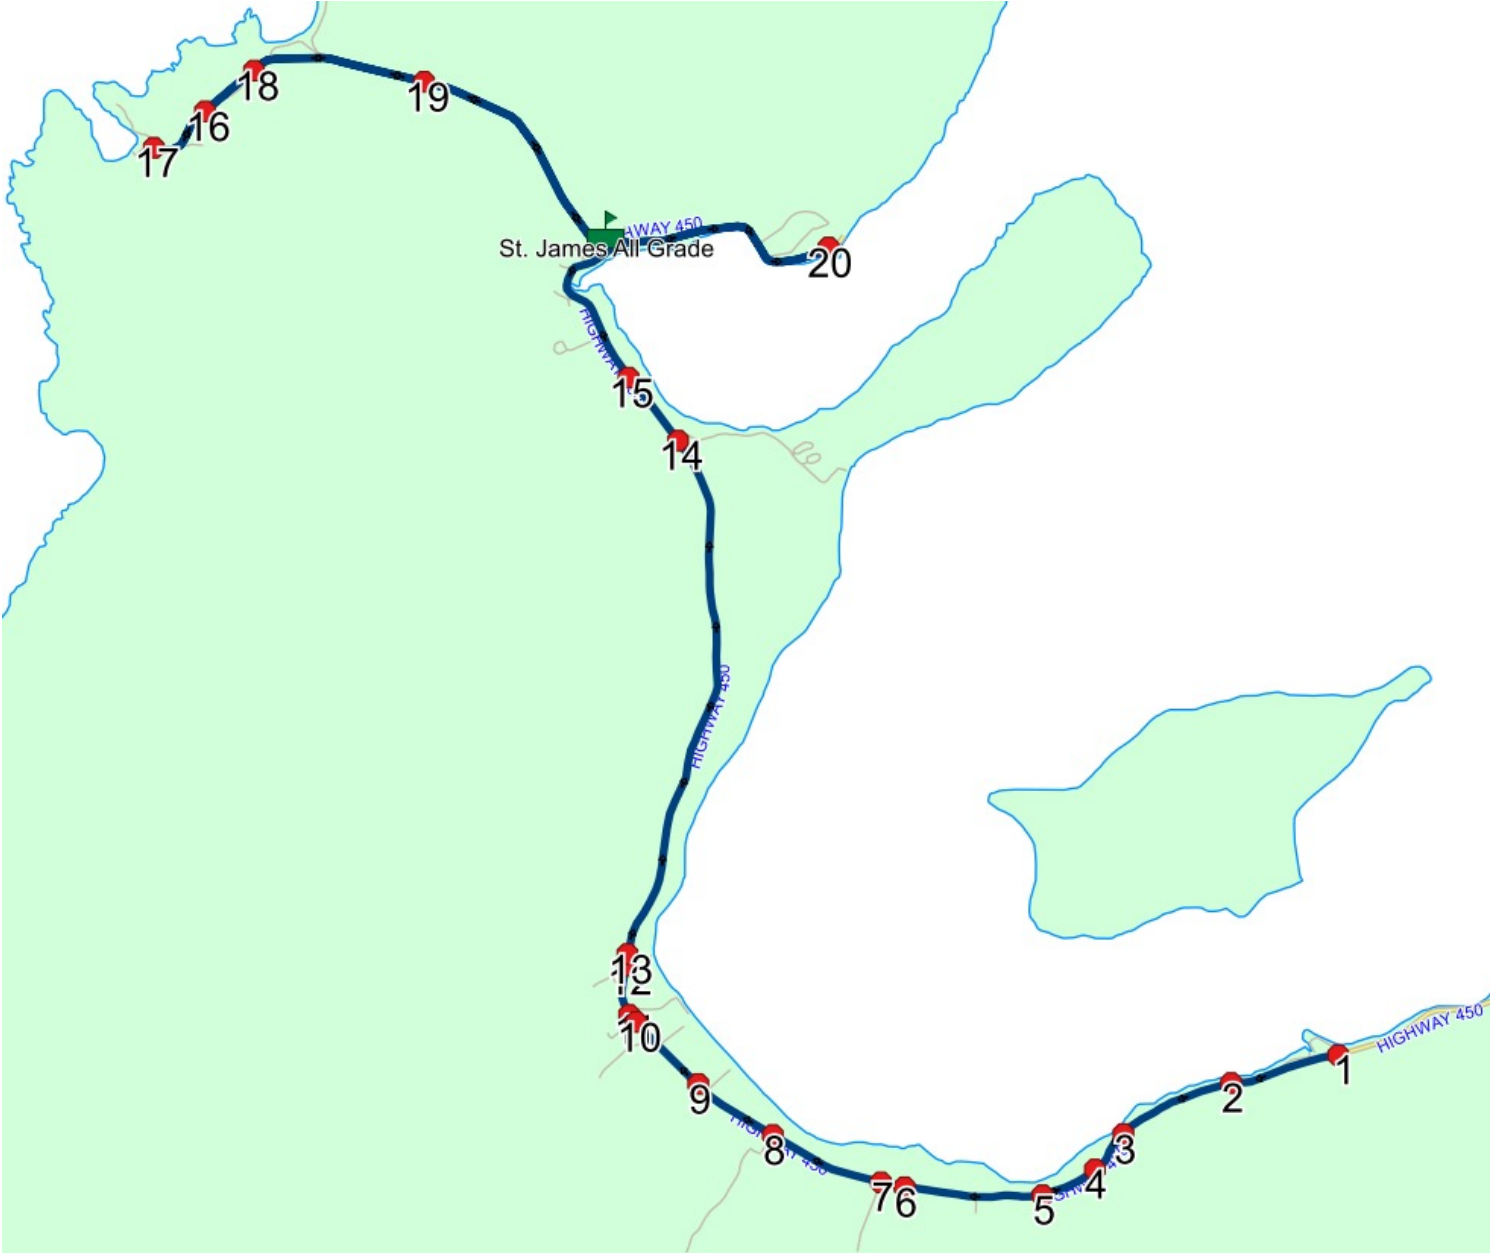

Route: LH 01 Run: SJA 01 AM_s1

Route: LH 01 **Operator:** NLESD (Western)
Vehicle: 436-20
Description:
Schools: St. James All Grade (079)

Run: SJA 01 AM_s1 **Description:** York Harbour/ Lark Harbour
Schools: St. James All Grade **Stops:** 21 **Start Time:** 7:57 AM **End Time:** 8:32 AM (36 min)

Route: LH 01 Run: SJA 01 AM_s1

Route: LH 01 Run: SJA 01 PM_s1

Route: LH 01 **Operator:** NLESD (Western)
Vehicle: 436-20
Description:
Schools: St. James All Grade (079)

Run: SJA 01 PM_s1 **Description:** York Harbour/ Lark Harbour
Schools: St. James All Grade **Stops:** 21 **Start Time:** 2:55 PM **End Time:** 3:45 PM (50 min)

#	Arrival	Departure	Description
1	2:55 PM	3:10 PM	St. James All Grade Driveway
2	3:11 PM	3:12 PM	18 HIGHWAY 450 Ret: 2022-06-30
3	3:16 PM	3:17 PM	CAPTAIN COOKS GALLEY
4	3:19 PM		213 LITTLE PORT RD
5	3:20 PM	3:21 PM	TRAVERSE ROAD TURNAROUND
6	3:22 PM		DOT GRAVEL PIT
7	3:29 PM		274 HIGHWAY 450 Ret: 2022-06-30
8	3:30 PM		PROVINCIAL PARK TURNAROUND
9	3:33 PM	3:34 PM	47 HIGHWAY 450 Ret: 2022-06-30
10	3:34 PM		50 KM SIGN
11	3:35 PM		108 HIGHWAY 450 Ret: 2022-06-30
12	3:35 PM	3:36 PM	55 HIGHWAY 450
13	3:36 PM	3:37 PM	99 HIGHWAY 450
14	3:38 PM		HIGHWAY 450 & BALSAM DR (GREY WHITE HOUSE)
15	3:39 PM	3:40 PM	THE ROOST GALLERY
16	3:40 PM	3:41 PM	160 HIGHWAY 450
17	3:42 PM		MAIN RD & BYRNES STORE
18	3:43 PM		WHITE HOUSE NEXT TO #209
19	3:43 PM		228 HIGHWAY 450
20	3:44 PM	3:45 PM	243 HIGHWAY 450
21	3:45 PM		BUS TURNAROUND YORK HARBOUR

Route: LH 01 Run: SJA 01 PM_s1